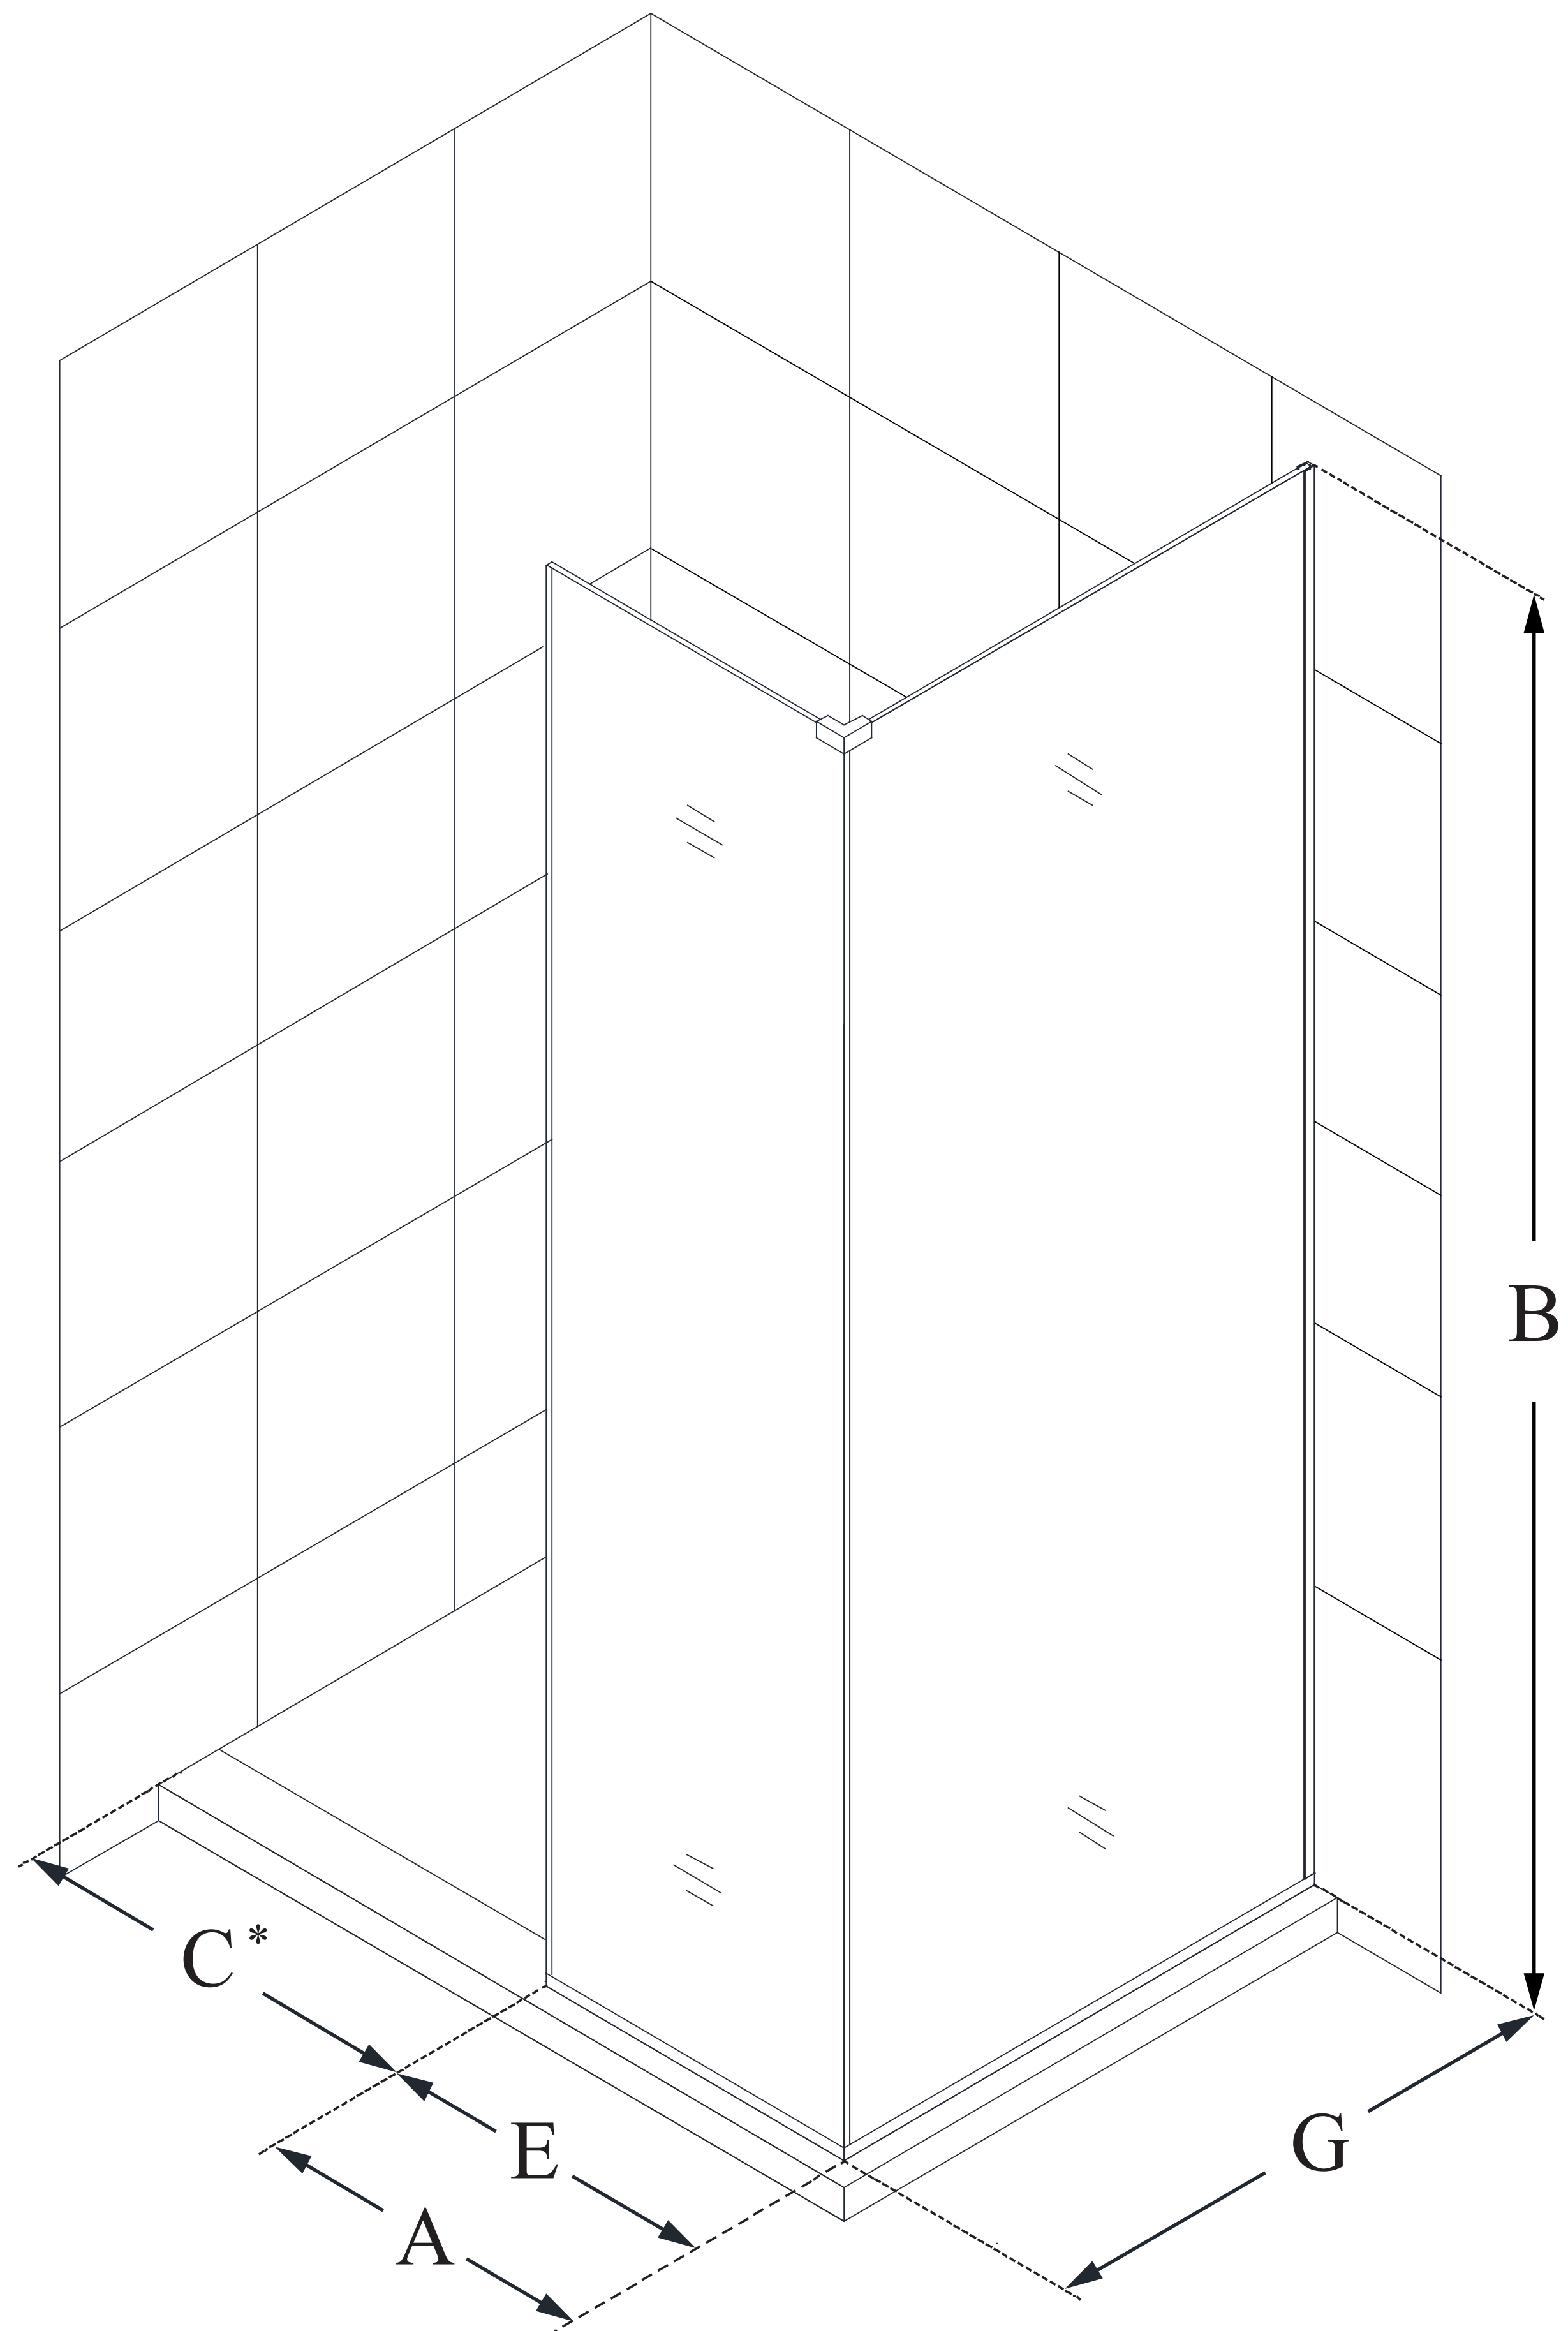

SHDR-3234343

LINEA

DreamLine Linea Two Adjacent
Frameless Shower Screens 34
in. W x 72 in. H each, Open Entry
Design, Clear Glass

WALK-IN SHOWER

CONFIGURATION DIMENSIONS:

A: 34 in.

MODEL WIDTH

B: 72 in.

MODEL HEIGHT

C: 22 in. min (in a 60 in. opening)

ACCESS WIDTH

D: -

DOOR WIDTH

E: 34 in.

INLINE PANEL WIDTH

G: 34 in.

RETURN PANEL WIDTH

DreamLine reserves the right to update or modify the hardware or materials pictured without prior notice for the purpose of product improvement and customer satisfaction.