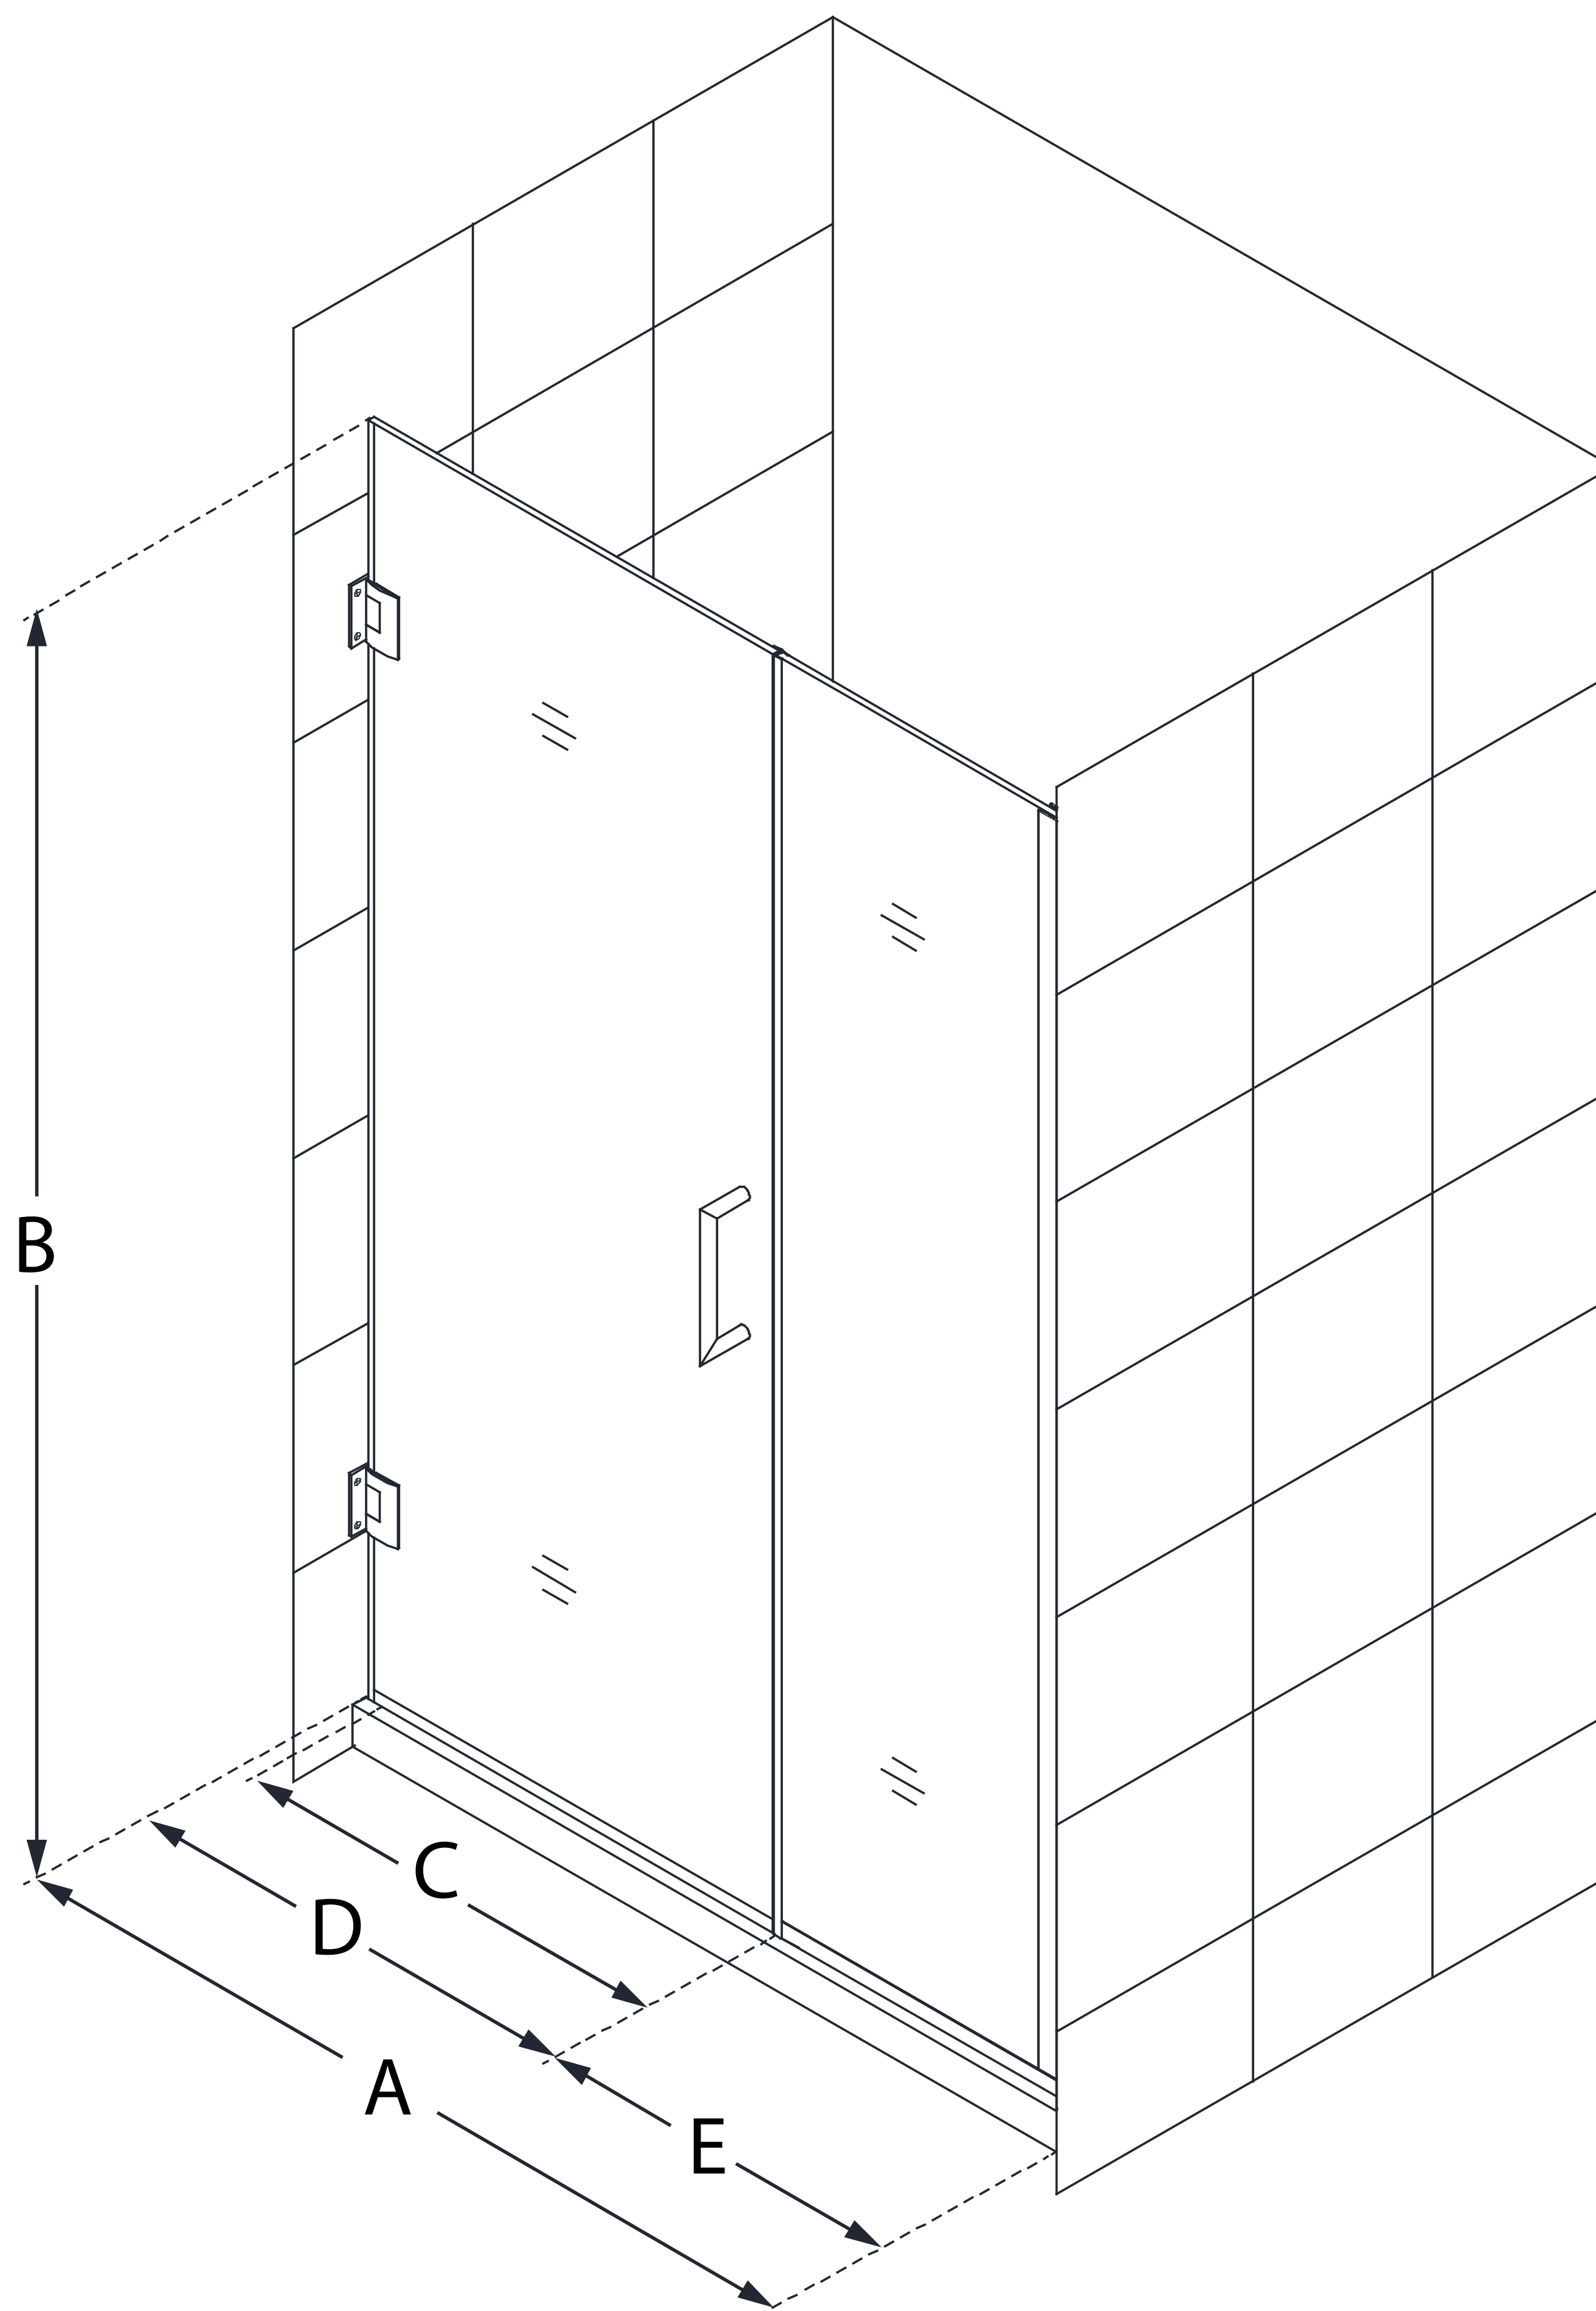

SHDR-244657210

UNIDOOR PLUS

DreamLine Unidoor Plus 46 1/2 - 47
in. W x 72 in. H Frameless Hinged
Shower Door, Clear Glass

SWING DOOR

CONFIGURATION DIMENSIONS:

A: 46 1/2 - 47 in.

MODEL WIDTH

B: 72 in.

MODEL HEIGHT

C: 23 in.

ACCESS WIDTH

D: 24 in.

DOOR WIDTH

E: 22 1/2 in.

INLINE PANEL WIDTH

DreamLine reserves the right to update or modify the hardware or materials pictured without prior notice for the purpose of product improvement and customer satisfaction.