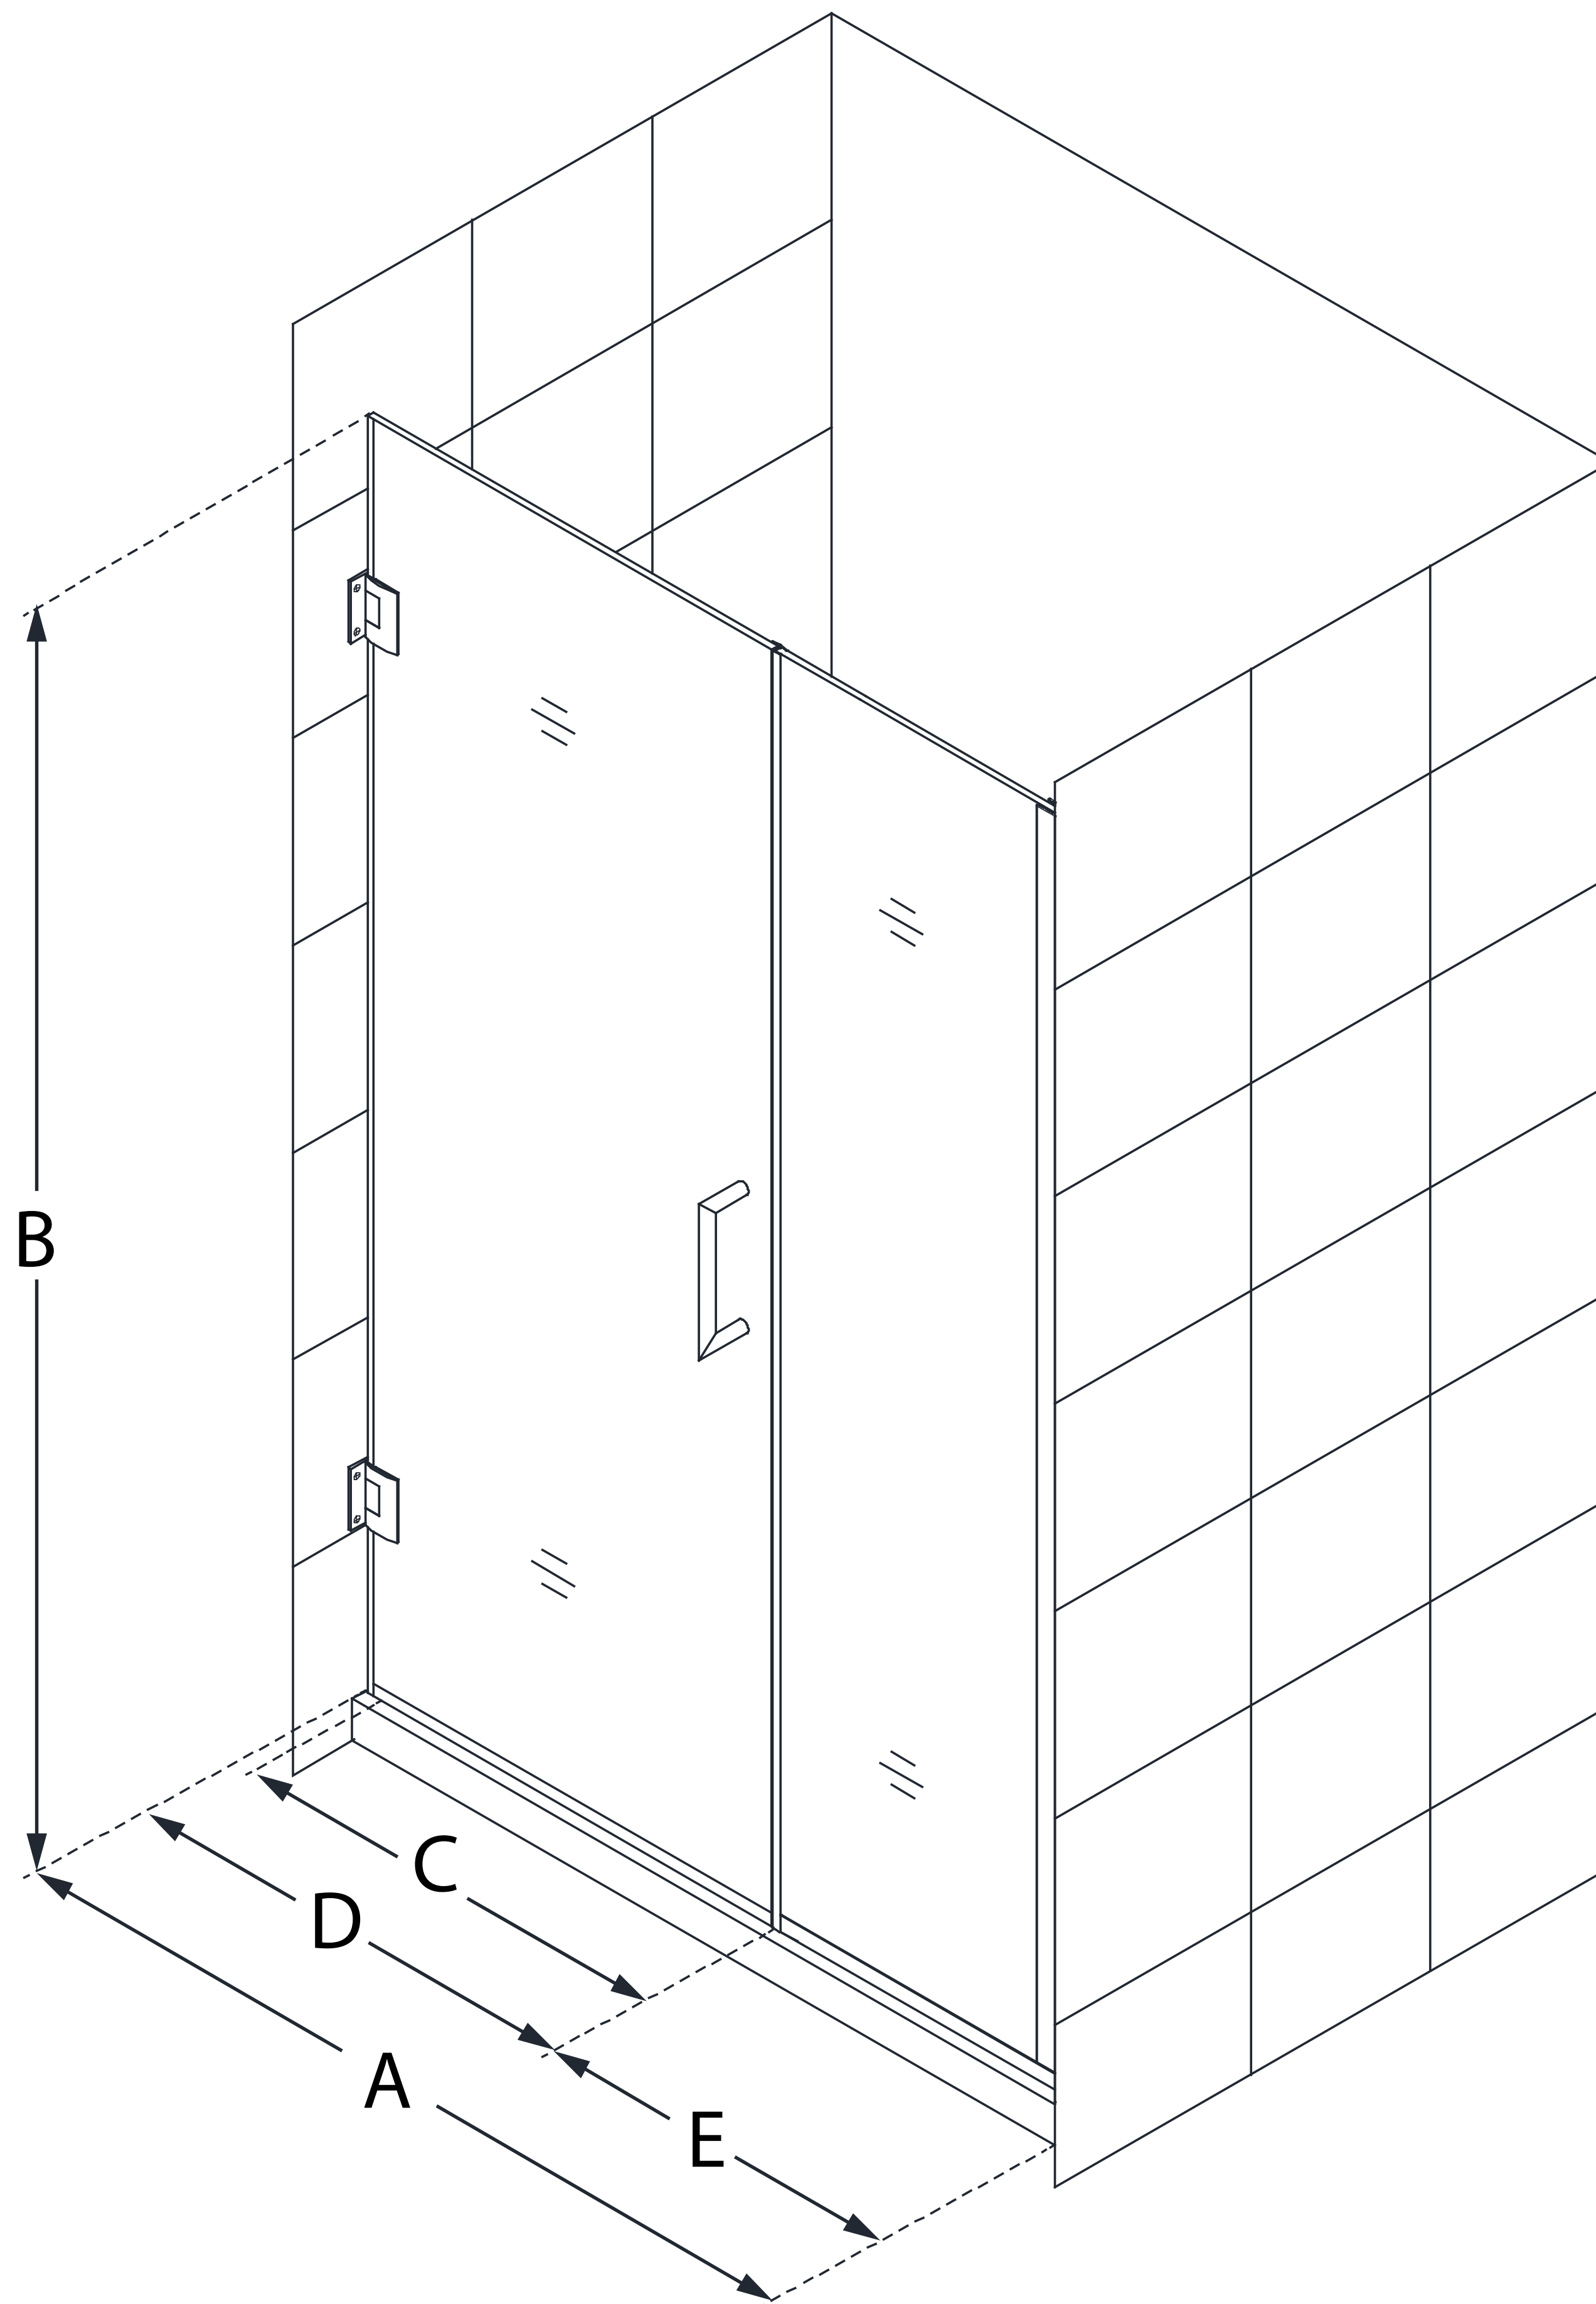

# UNIDOOR PLUS

DreamLine Unidoor Plus 59-59 1/2  
in. W x 72 in. H Frameless Hinged  
Shower Door, Clear Glass

**SWING DOOR**

## CONFIGURATION DIMENSIONS:

**A: 59 - 59 1/2 in.**

MODEL WIDTH

**B: 72 in.**

MODEL HEIGHT

**C: 28 in.**

ACCESS WIDTH

**D: 29 in.**

DOOR WIDTH

**E: 30 in.**

INLINE PANEL WIDTH

DreamLine reserves the right to update or modify the hardware or materials pictured without prior notice for the purpose of product improvement and customer satisfaction.