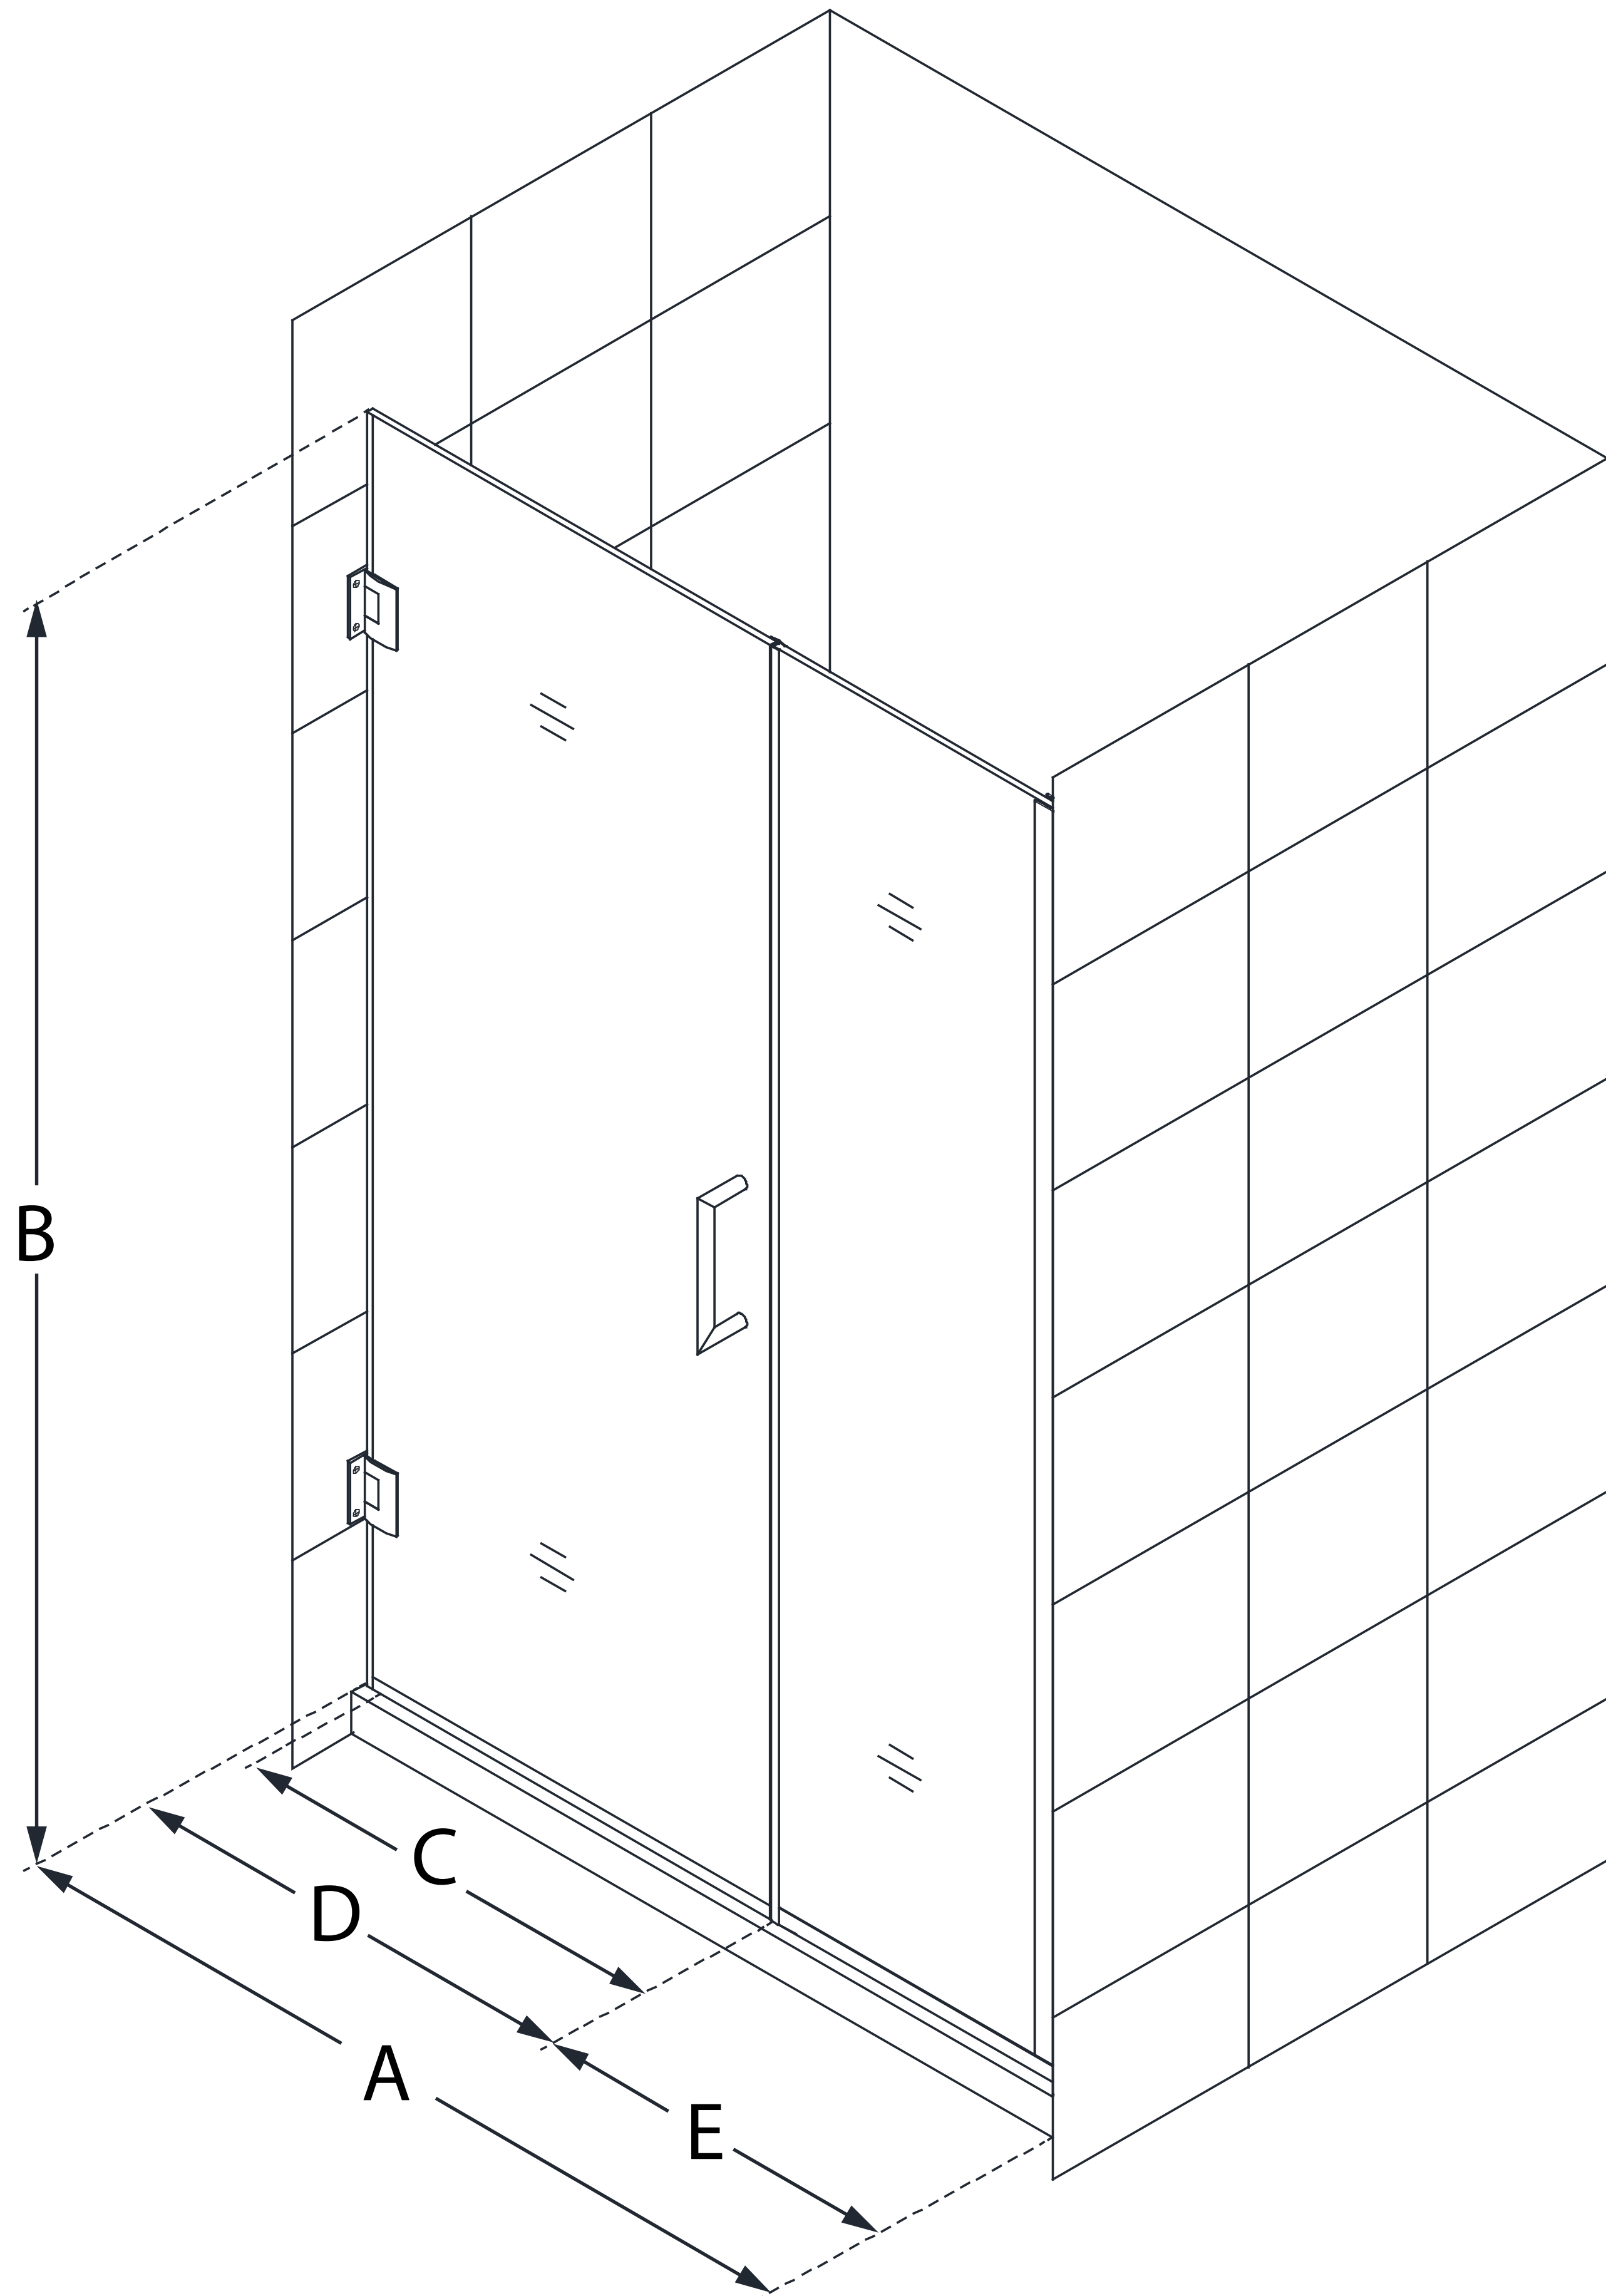

SHDR-243157210

UNIDOOR PLUS

DreamLine Unidoor Plus 31 1/2 - 32
in. W x 72 in. H Frameless Hinged
Shower Door, Clear Glass

SWING DOOR

CONFIGURATION DIMENSIONS:

A: 31 1/2 - 32 in.

MODEL WIDTH

B: 72 in.

MODEL HEIGHT

C: 24 in.

ACCESS WIDTH

D: 25 in.

DOOR WIDTH

E: 6 1/2 in.

INLINE PANEL WIDTH

DreamLine reserves the right to update or modify the hardware or materials pictured without prior notice for the purpose of product improvement and customer satisfaction.