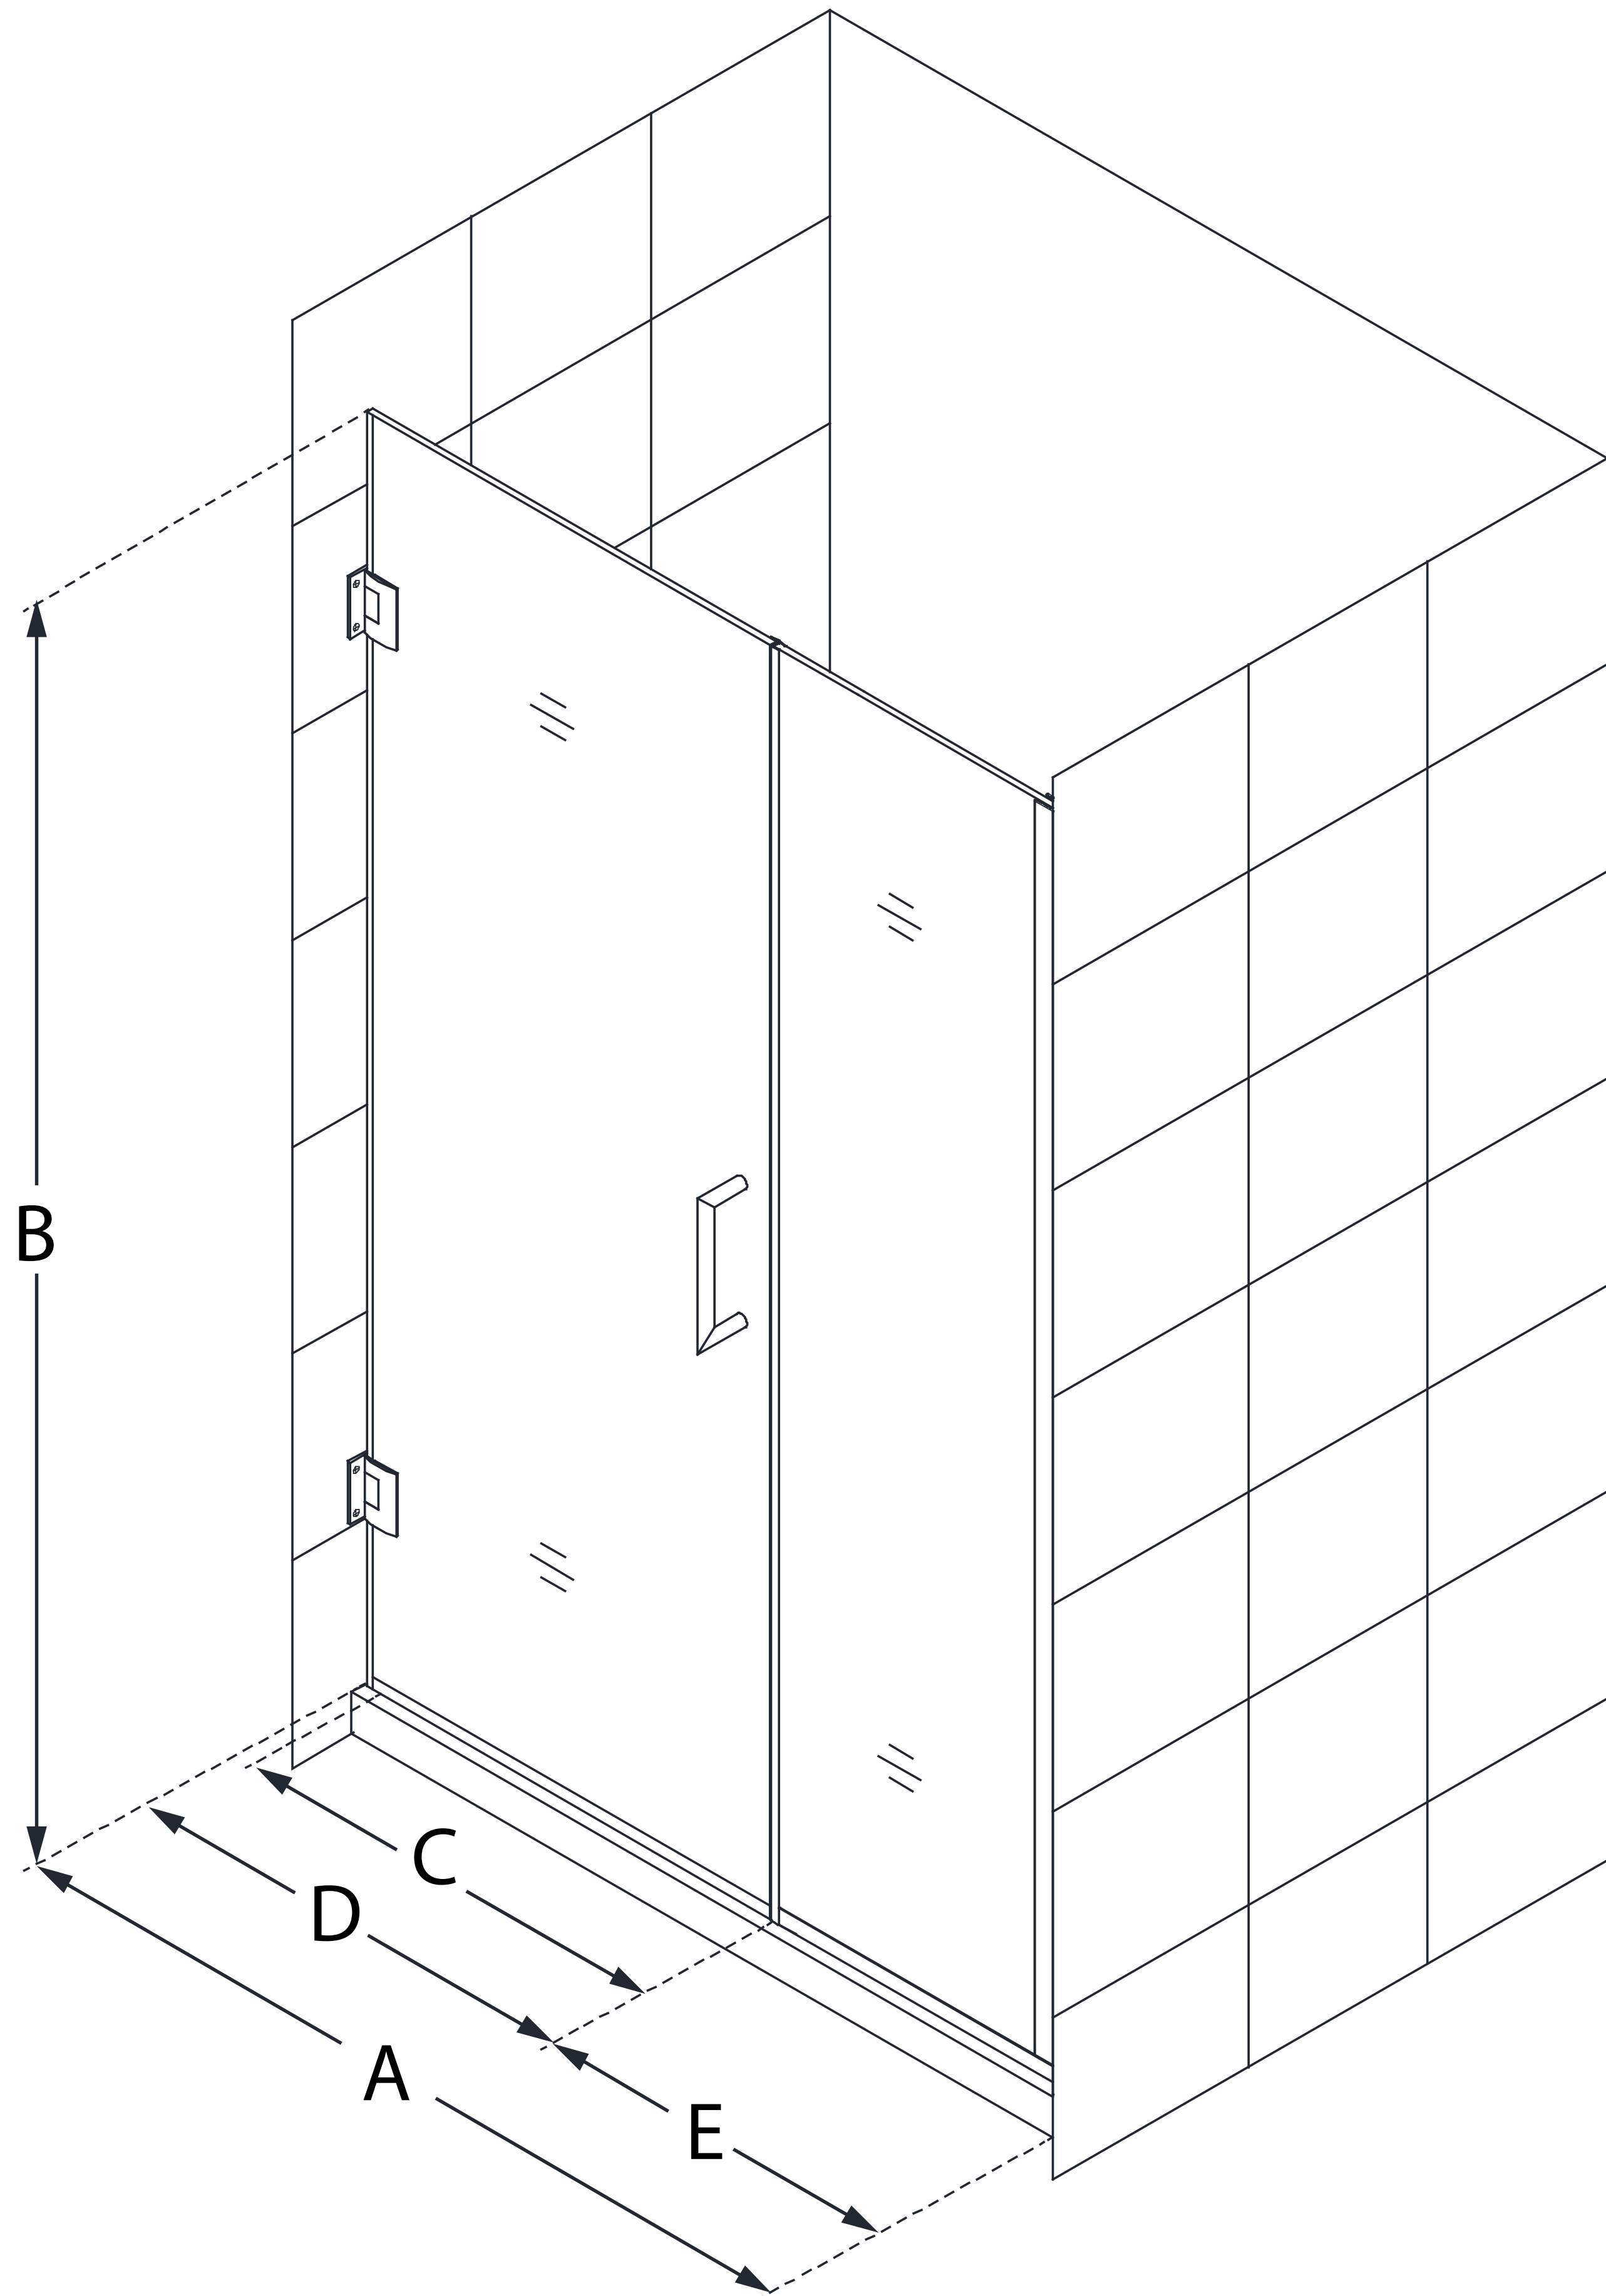

# UNIDOOR PLUS

DreamLine Unidoor Plus 29 1/2  
- 30 in. W x 72 in. H Frameless  
Hinged Shower Door, Clear Glass

**SWING DOOR**

## CONFIGURATION DIMENSIONS:

**A: 29 1/2 - 30 in.**

MODEL WIDTH

**B: 72 in.**

MODEL HEIGHT

**C: 22 in.**

ACCESS WIDTH

**D: 23 in.**

DOOR WIDTH

**E: 6 1/2 in.**

INLINE PANEL WIDTH

DreamLine reserves the right to update or modify the hardware or materials pictured without prior notice for the purpose of product improvement and customer satisfaction.