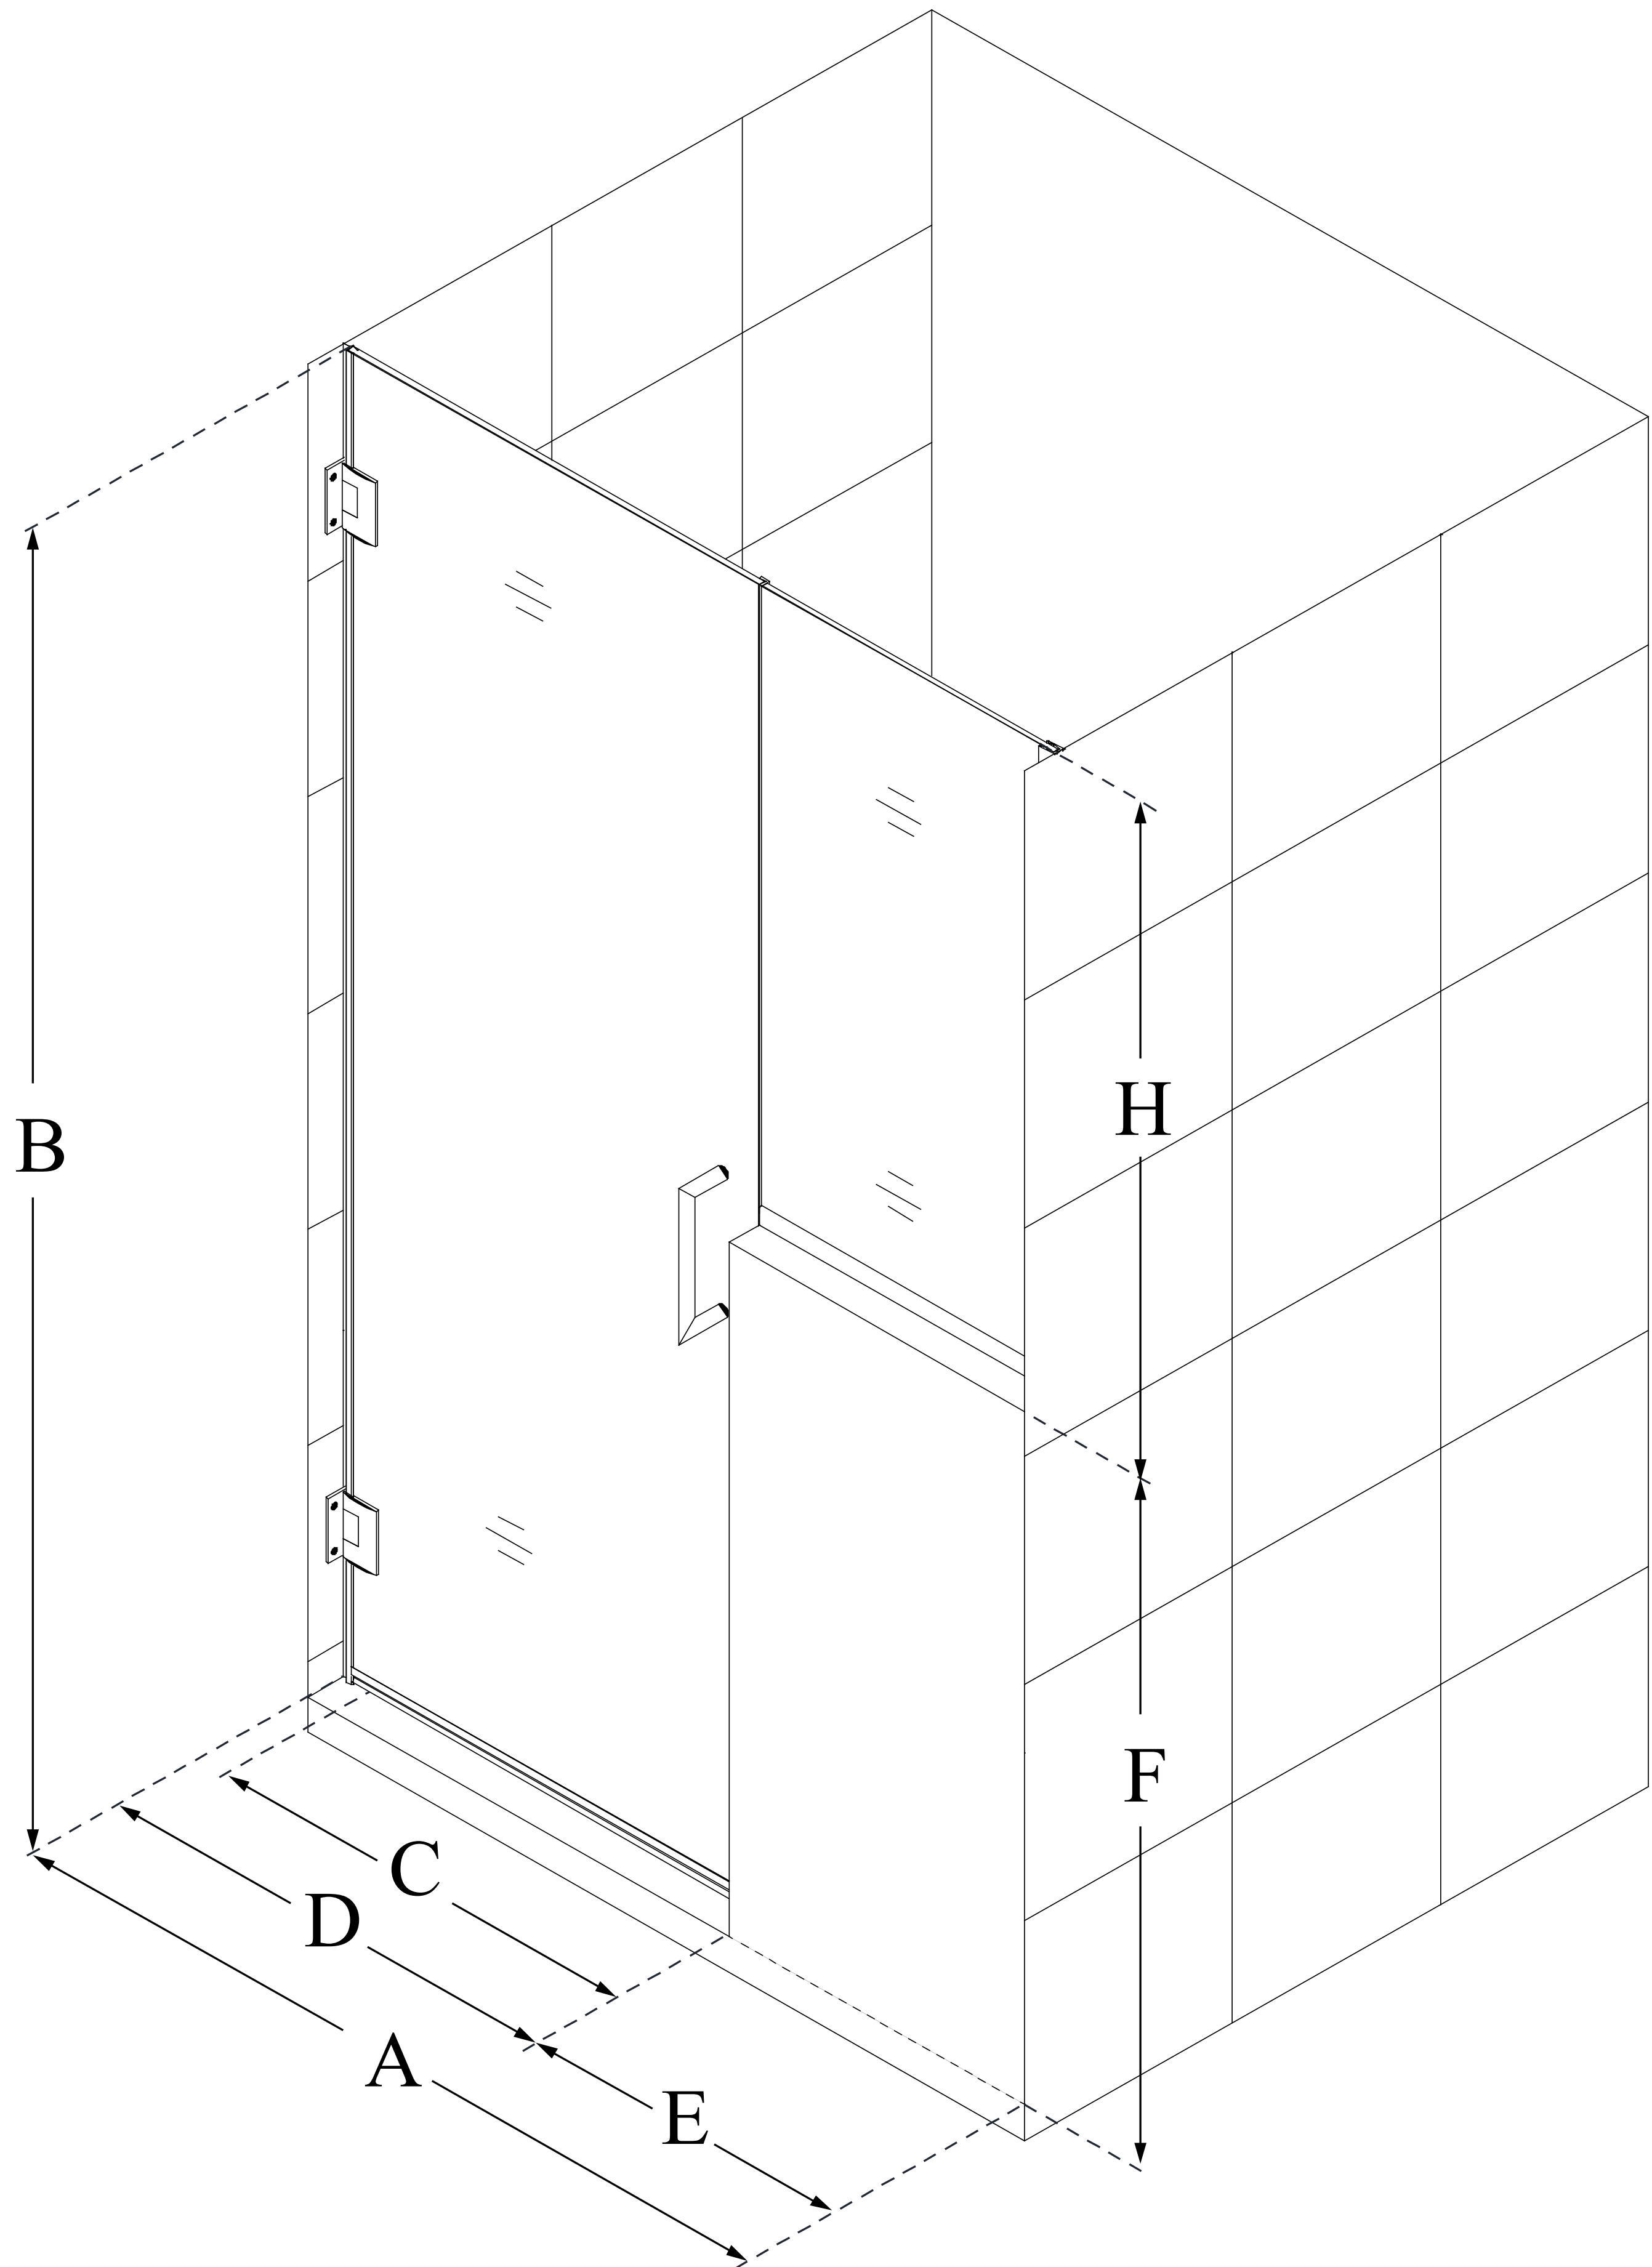

SHDR-24232436

UNIDOOR PLUS

DreamLine Unidoor Plus 47-47 1/2 in. W x 72 in. H Hinged Shower Door with 36 in. Half Panel, Clear Glass

SWING DOOR

CONFIGURATION DIMENSIONS:

A: 47 - 47 1/2 in.

MODEL WIDTH

B: 72 in.

MODEL HEIGHT

C: 22 in.

ACCESS WIDTH

D: 23 in.

DOOR WIDTH

E: 24 in.

INLINE BUTTRESS PANEL WIDTH

F: 36 in.

BUTTRESS WALL HEIGHT

H: 36 in.

BUTTRESS GLASS HEIGHT

DreamLine reserves the right to update or modify the hardware or materials pictured without prior notice for the purpose of product improvement and customer satisfaction.