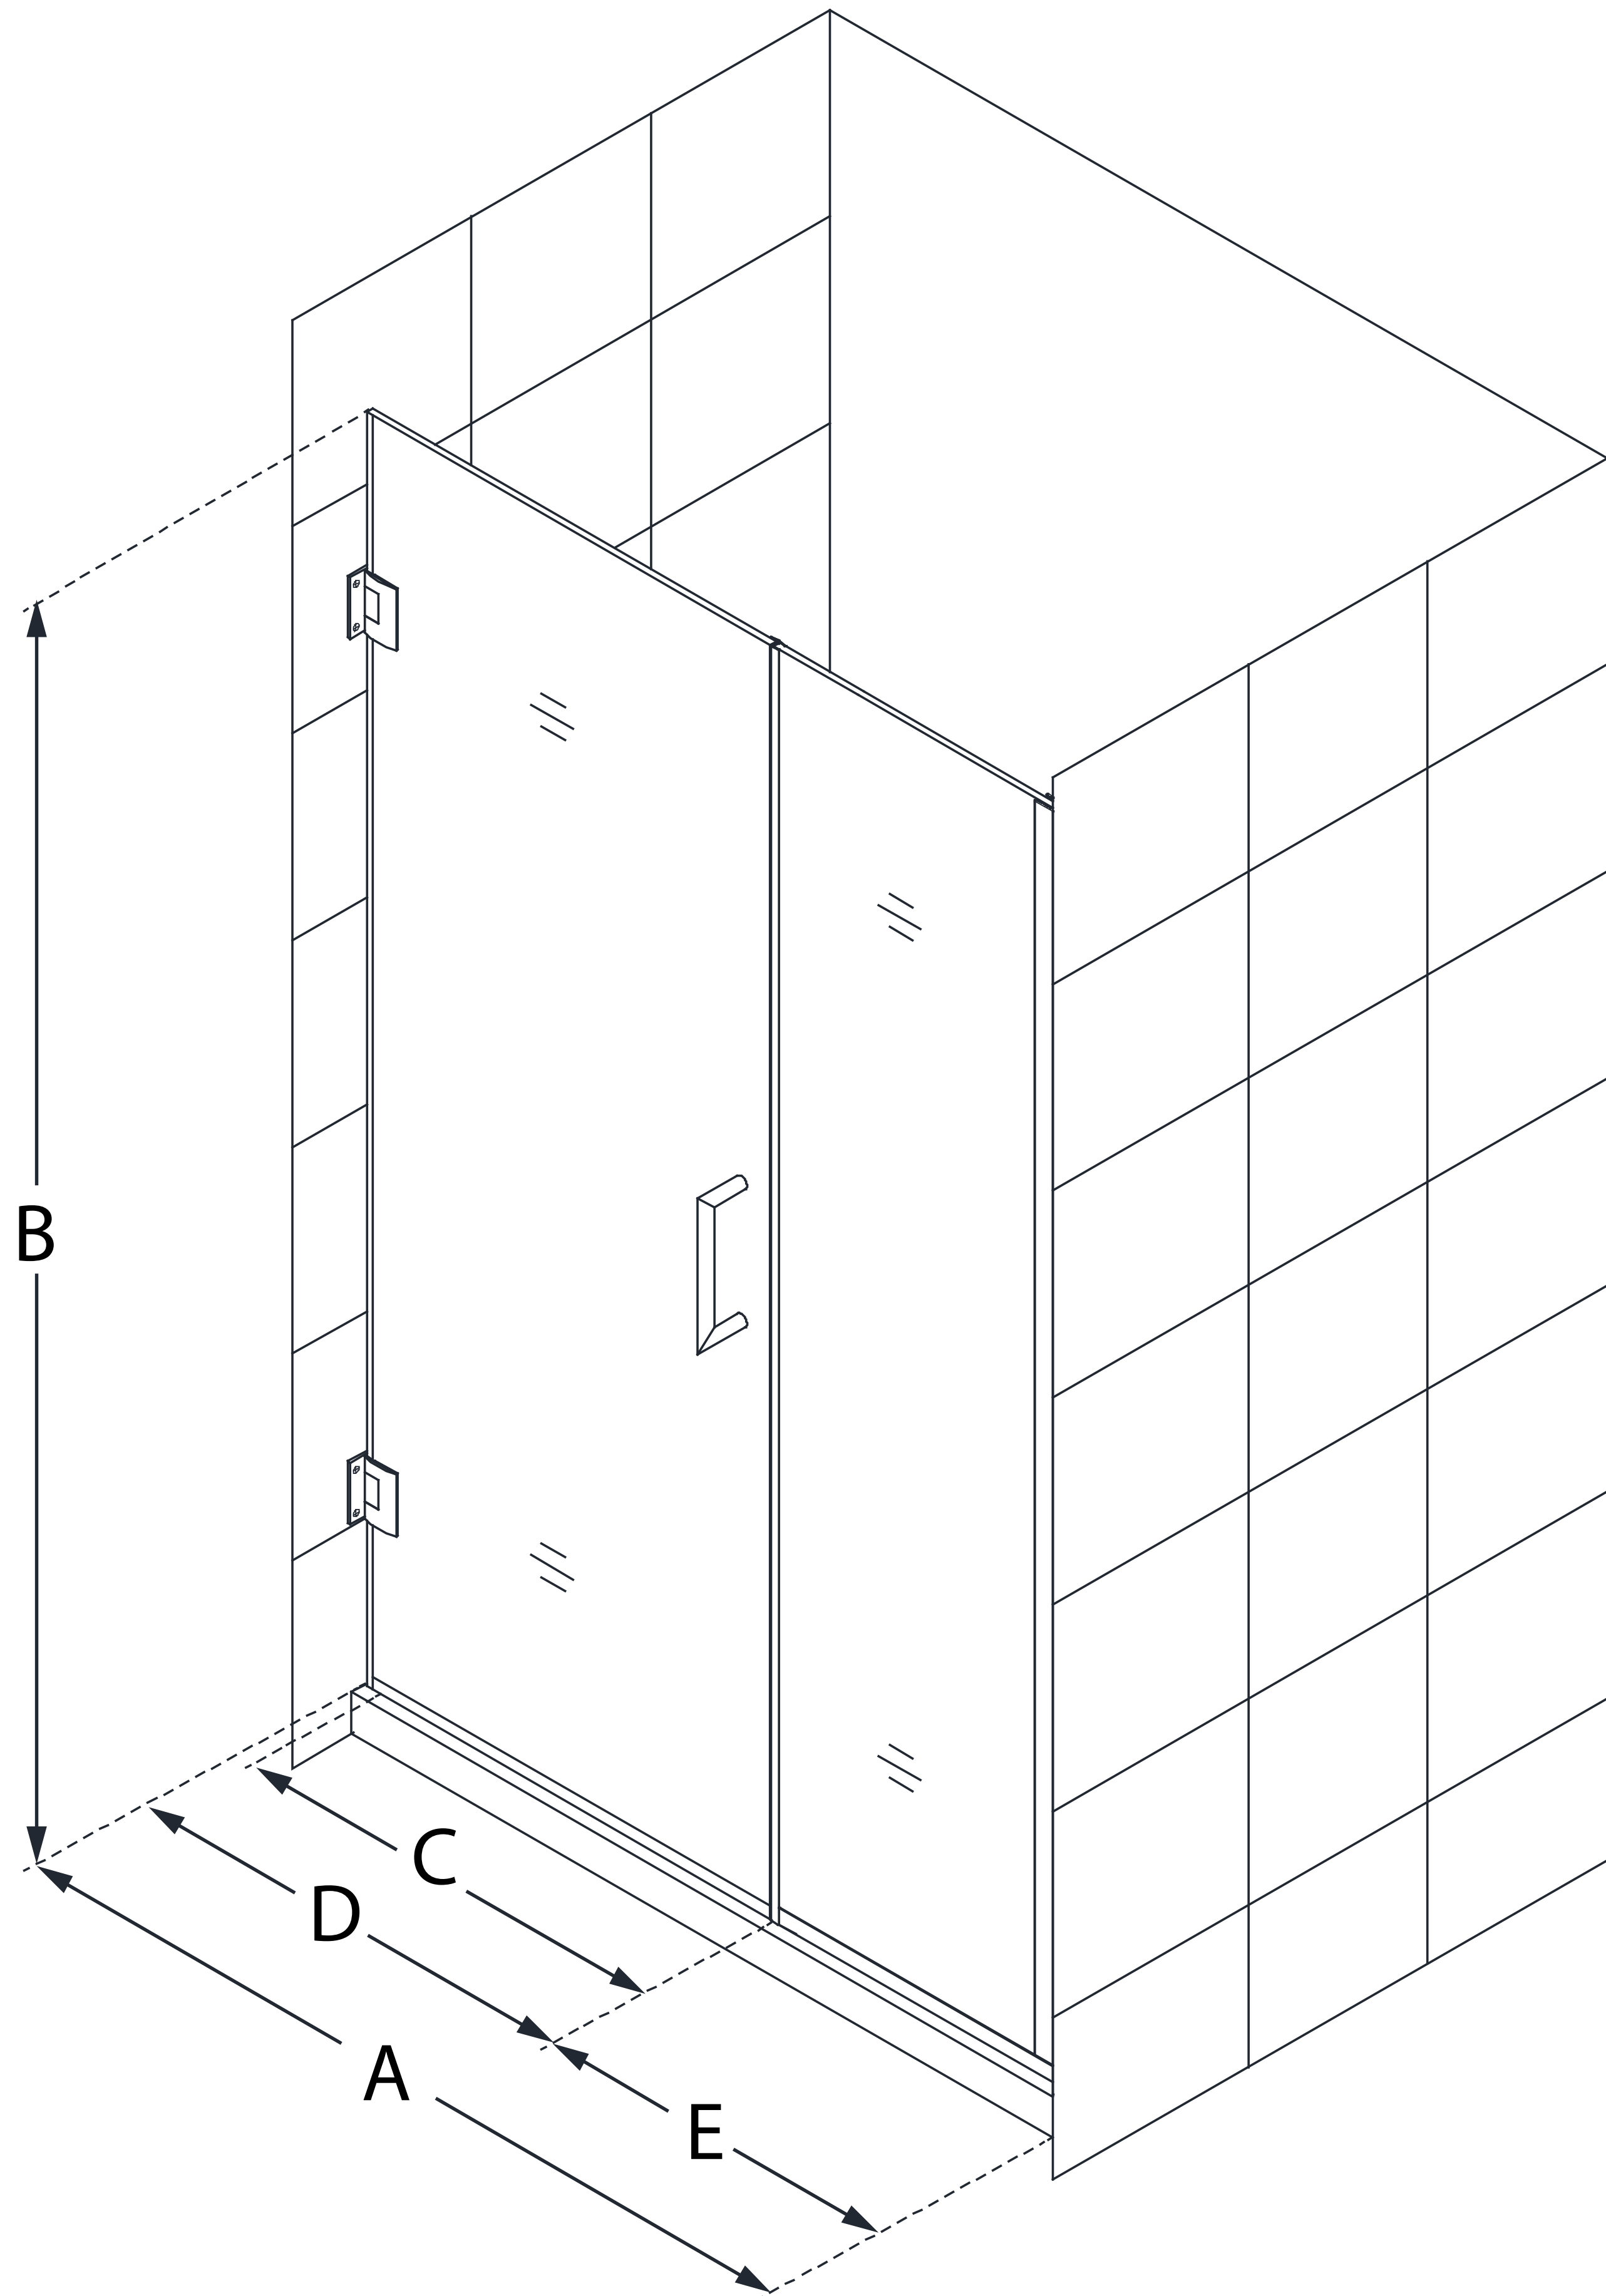

SHDR-244757210

UNIDOOR PLUS

DreamLine Unidoor Plus 47 1/2 - 48
in. W x 72 in. H Frameless Hinged
Shower Door, Clear Glass

SWING DOOR

CONFIGURATION DIMENSIONS:

A: 47 1/2 - 48 in.

MODEL WIDTH

B: 72 in.

MODEL HEIGHT

C: 24 in.

ACCESS WIDTH

D: 25 in.

DOOR WIDTH

E: 22 1/2 in.

INLINE PANEL WIDTH

DreamLine reserves the right to update or modify the hardware or materials pictured without prior notice for the purpose of product improvement and customer satisfaction.