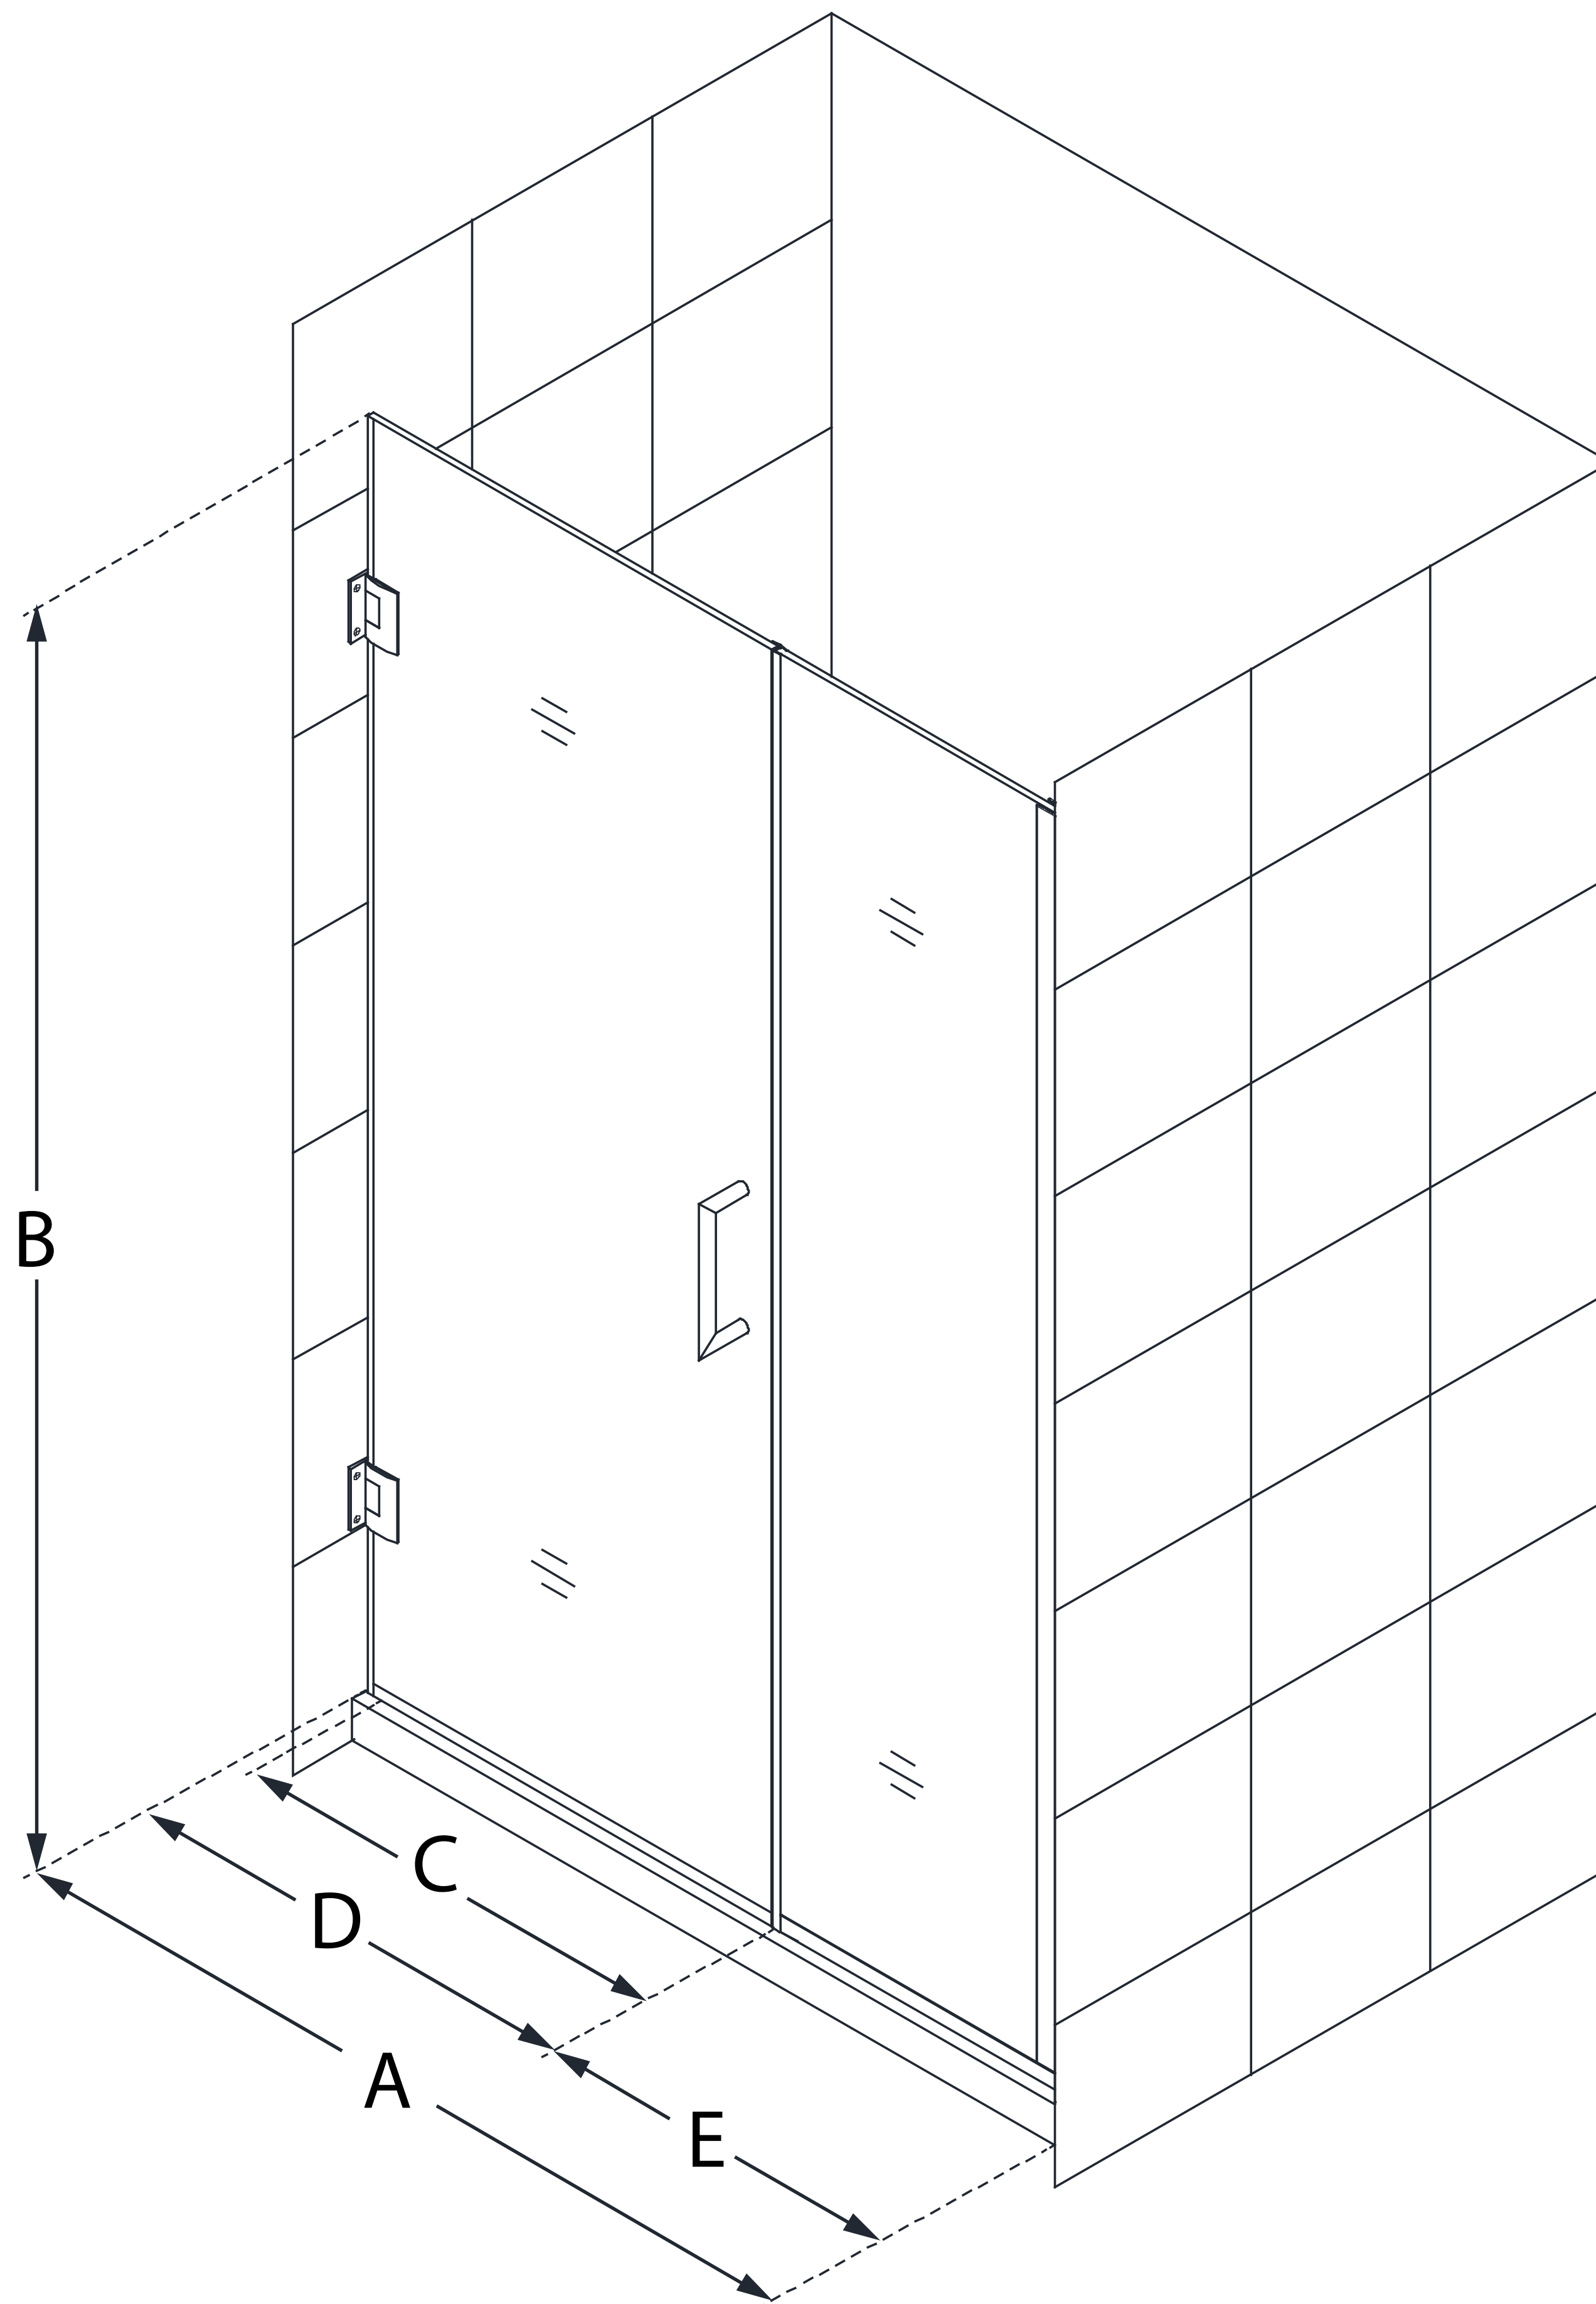

SHDR-246057210

UNIDOOR PLUS

DreamLine Unidoor Plus 60 1/2 - 61
in. W x 72 in. H Frameless Hinged
Shower Door, Clear Glass

SWING DOOR

CONFIGURATION DIMENSIONS:

A: 60 1/2 - 61 in.

MODEL WIDTH

B: 72 in.

MODEL HEIGHT

C: 29 in.

ACCESS WIDTH

D: 30 in.

DOOR WIDTH

E: 30 1/2 in.

INLINE PANEL WIDTH

DreamLine reserves the right to update or modify the hardware or materials pictured without prior notice for the purpose of product improvement and customer satisfaction.