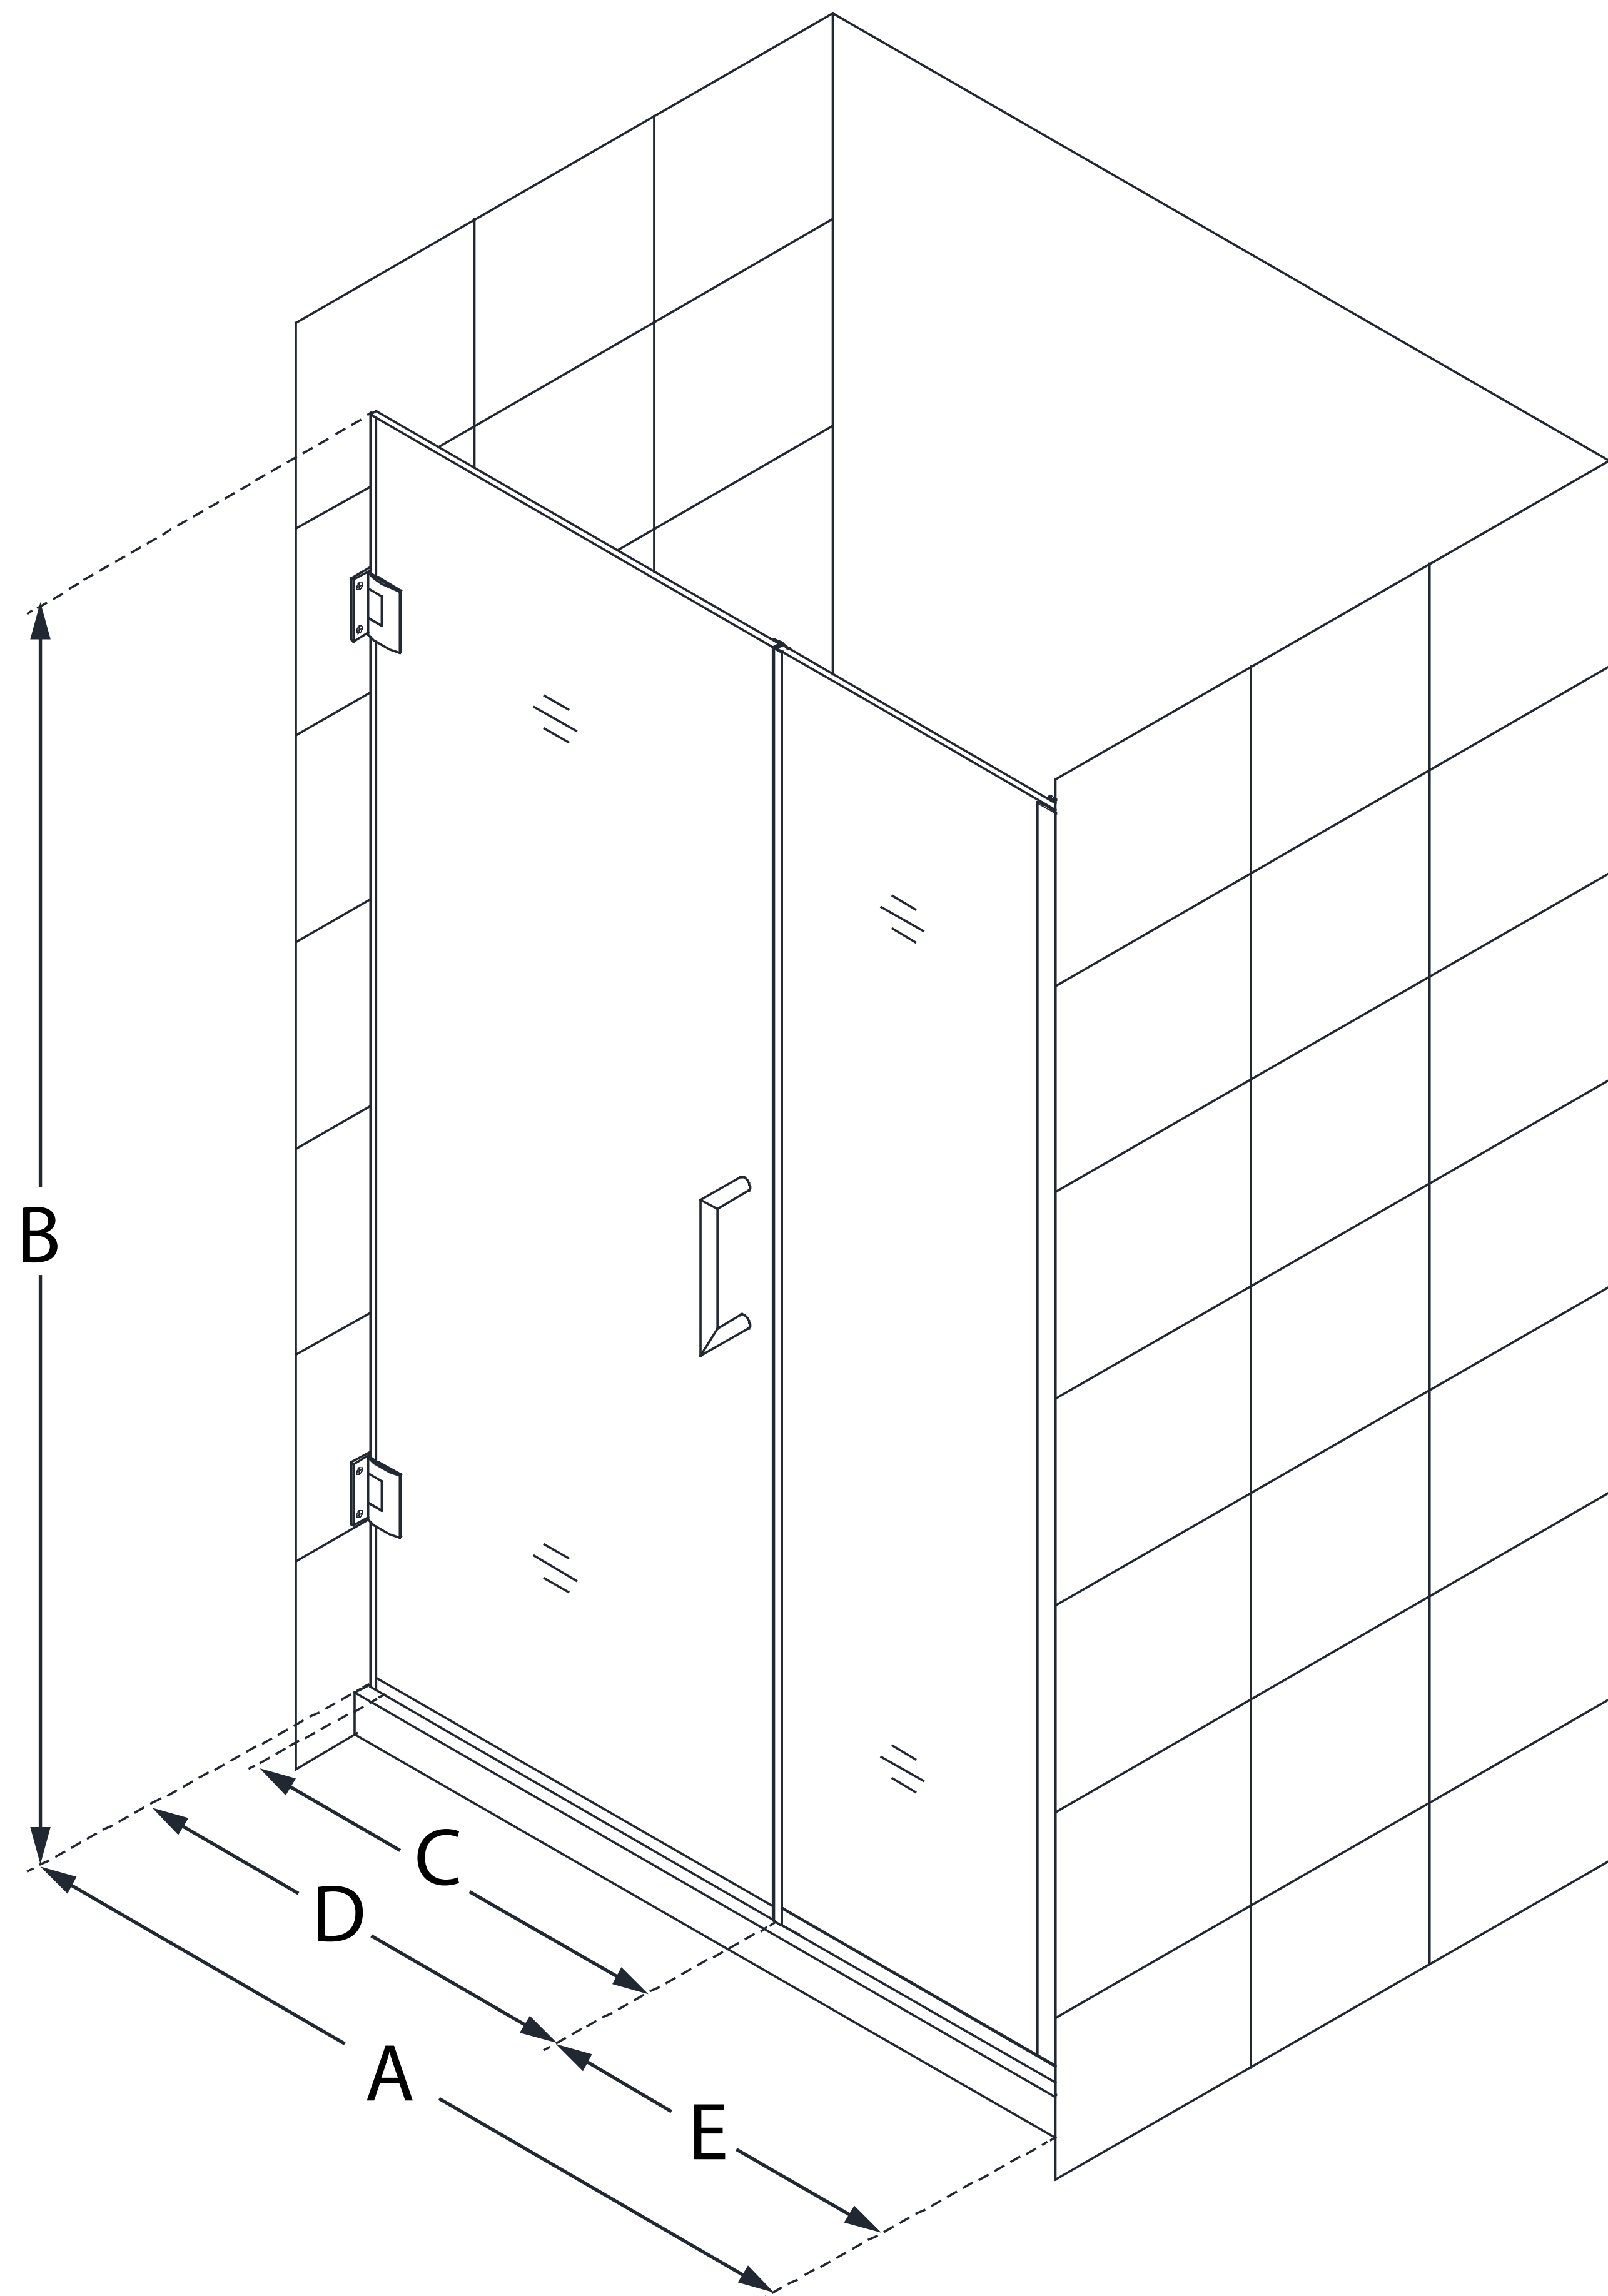

SHDR-244107210

UNIDOOR PLUS

DreamLine Unidoor Plus 41-41 1/2
in. W x 72 in. H Frameless Hinged
Shower Door, Clear Glass

SWING DOOR

CONFIGURATION DIMENSIONS:

A: 41 - 41 1/2 in.

MODEL WIDTH

B: 72 in.

MODEL HEIGHT

C: 26 in.

ACCESS WIDTH

D: 27 in.

DOOR WIDTH

E: 14 in.

INLINE PANEL WIDTH

DreamLine reserves the right to update or modify the hardware or materials pictured without prior notice for the purpose of product improvement and customer satisfaction.