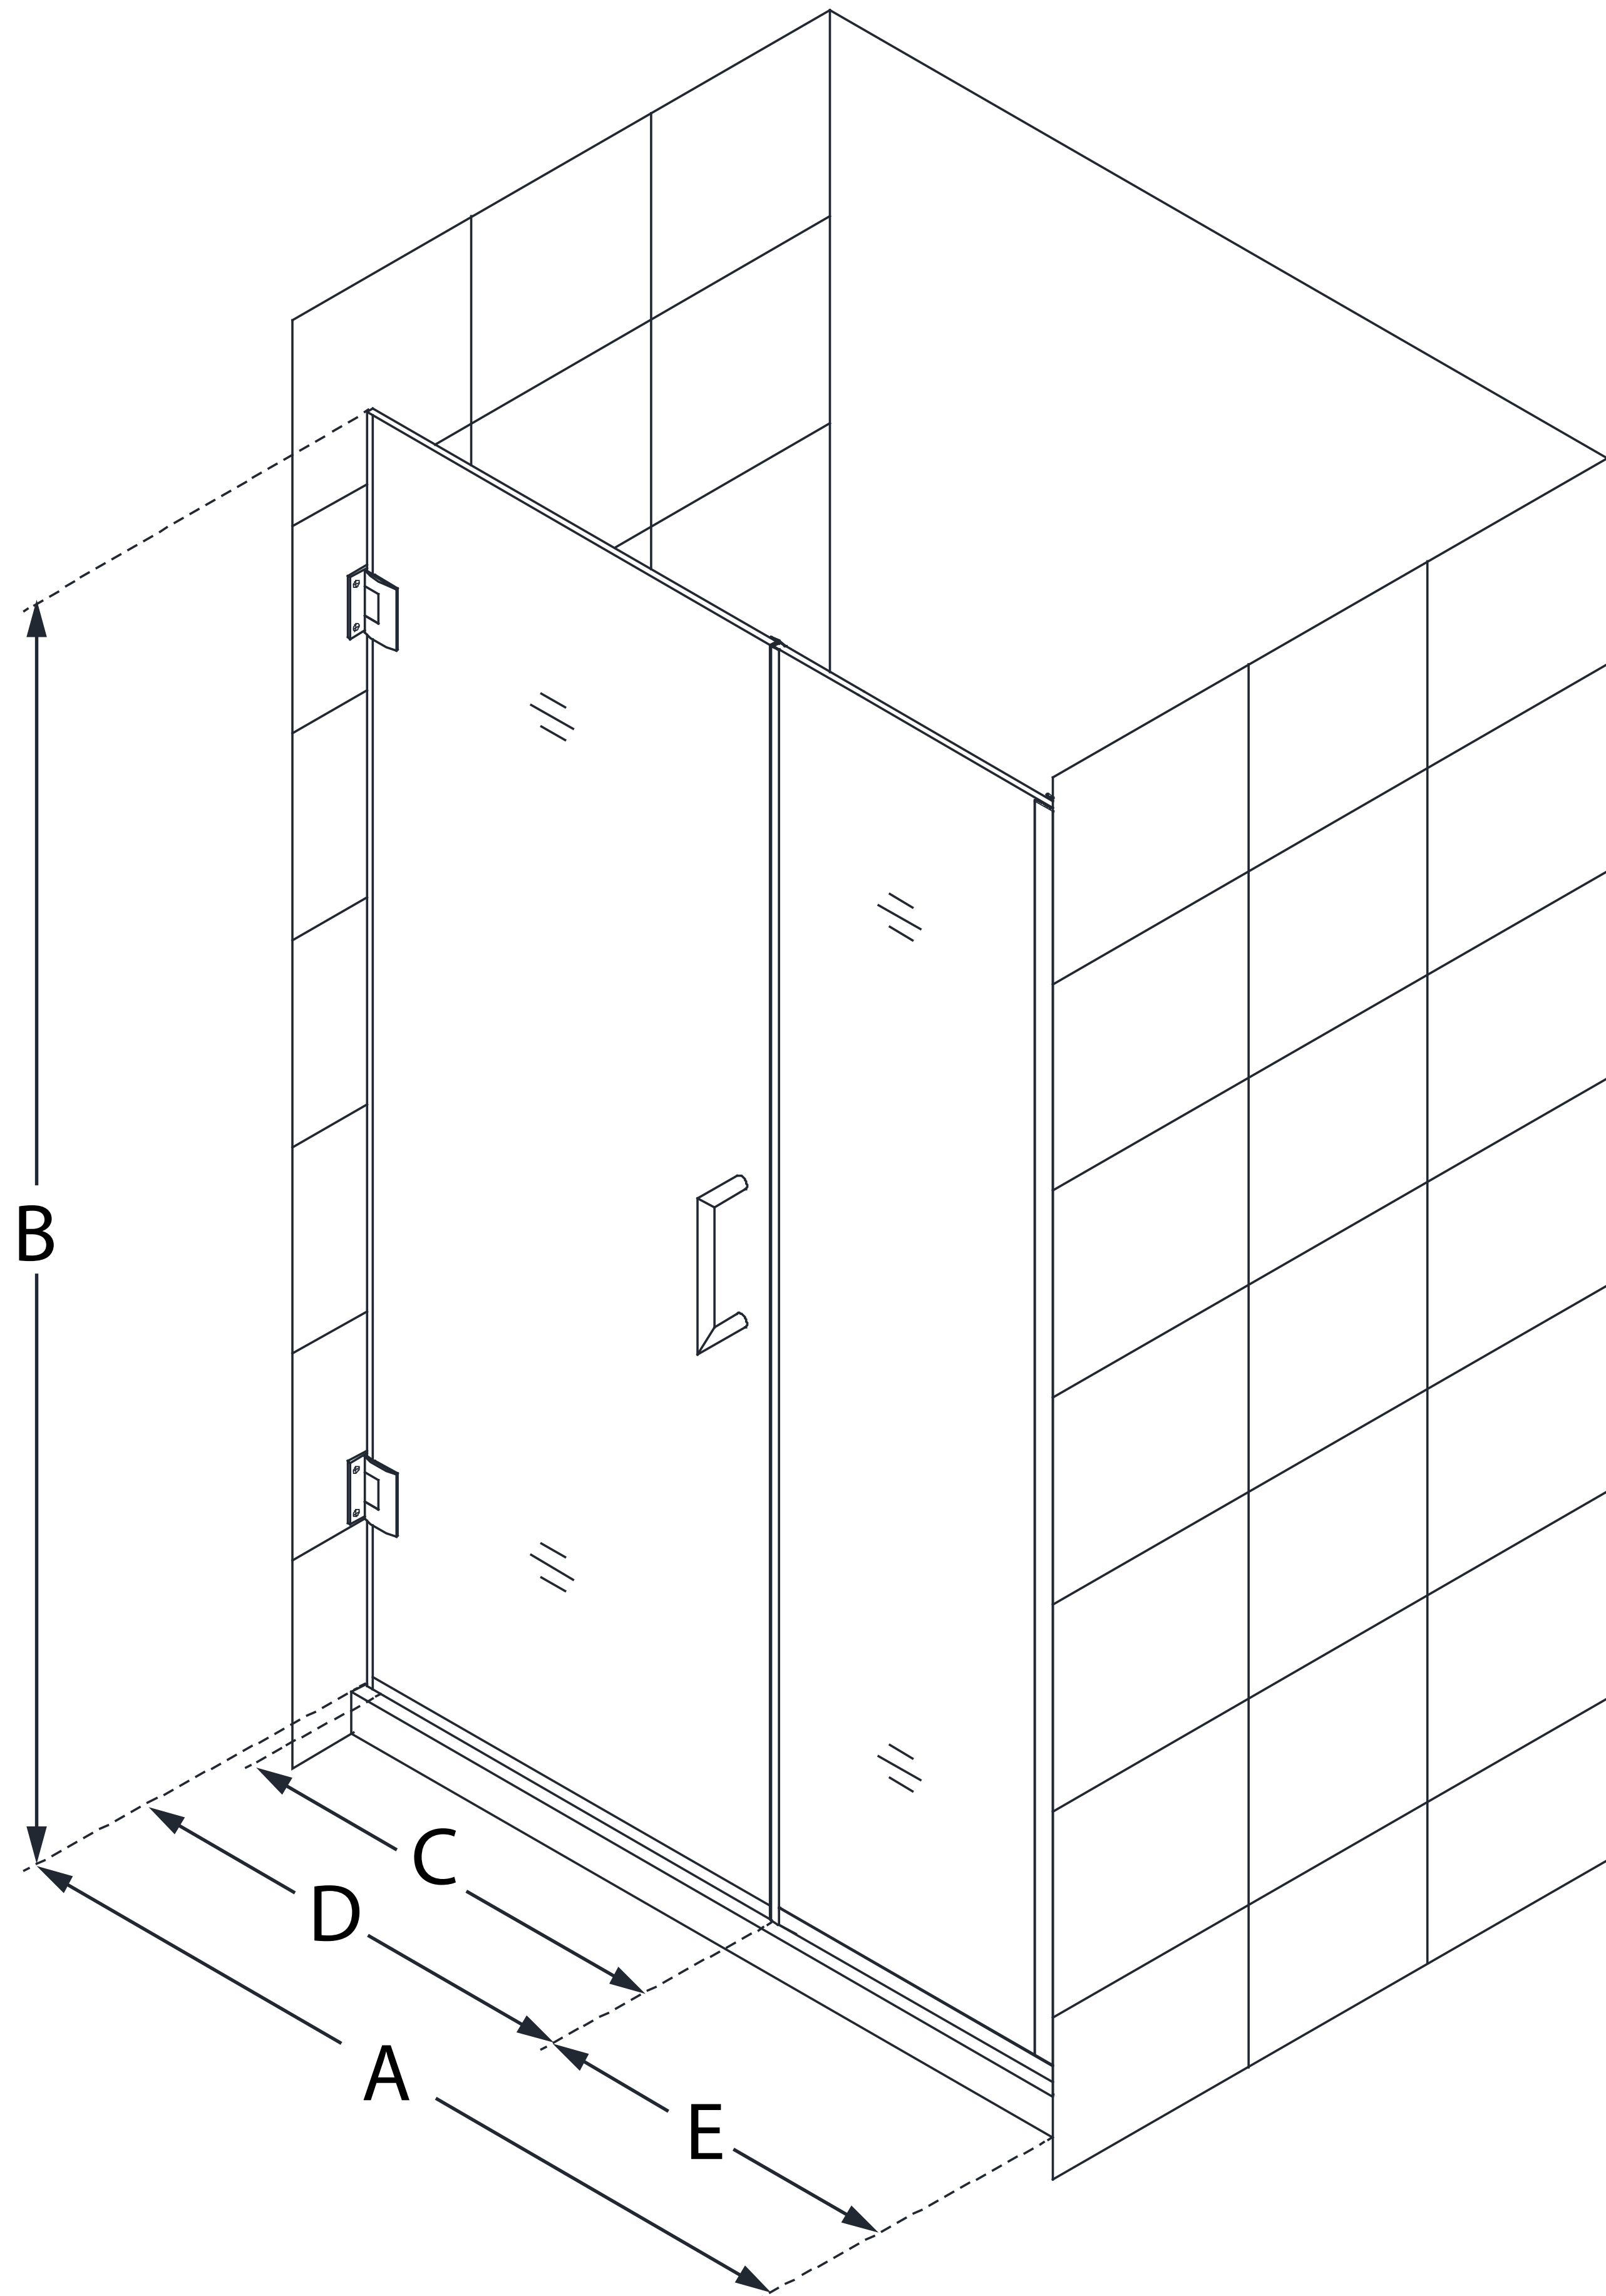

SHDR-245607210

UNIDOOR PLUS

DreamLine Unidoor Plus 56-56 1/2
in. W x 72 in. H Frameless Hinged
Shower Door, Clear Glass

SWING DOOR

CONFIGURATION DIMENSIONS:

A: 56 - 56 1/2 in.

MODEL WIDTH

B: 72 in.

MODEL HEIGHT

C: 25 in.

ACCESS WIDTH

D: 26 in.

DOOR WIDTH

E: 30 in.

INLINE PANEL WIDTH

DreamLine reserves the right to update or modify the hardware or materials pictured without prior notice for the purpose of product improvement and customer satisfaction.