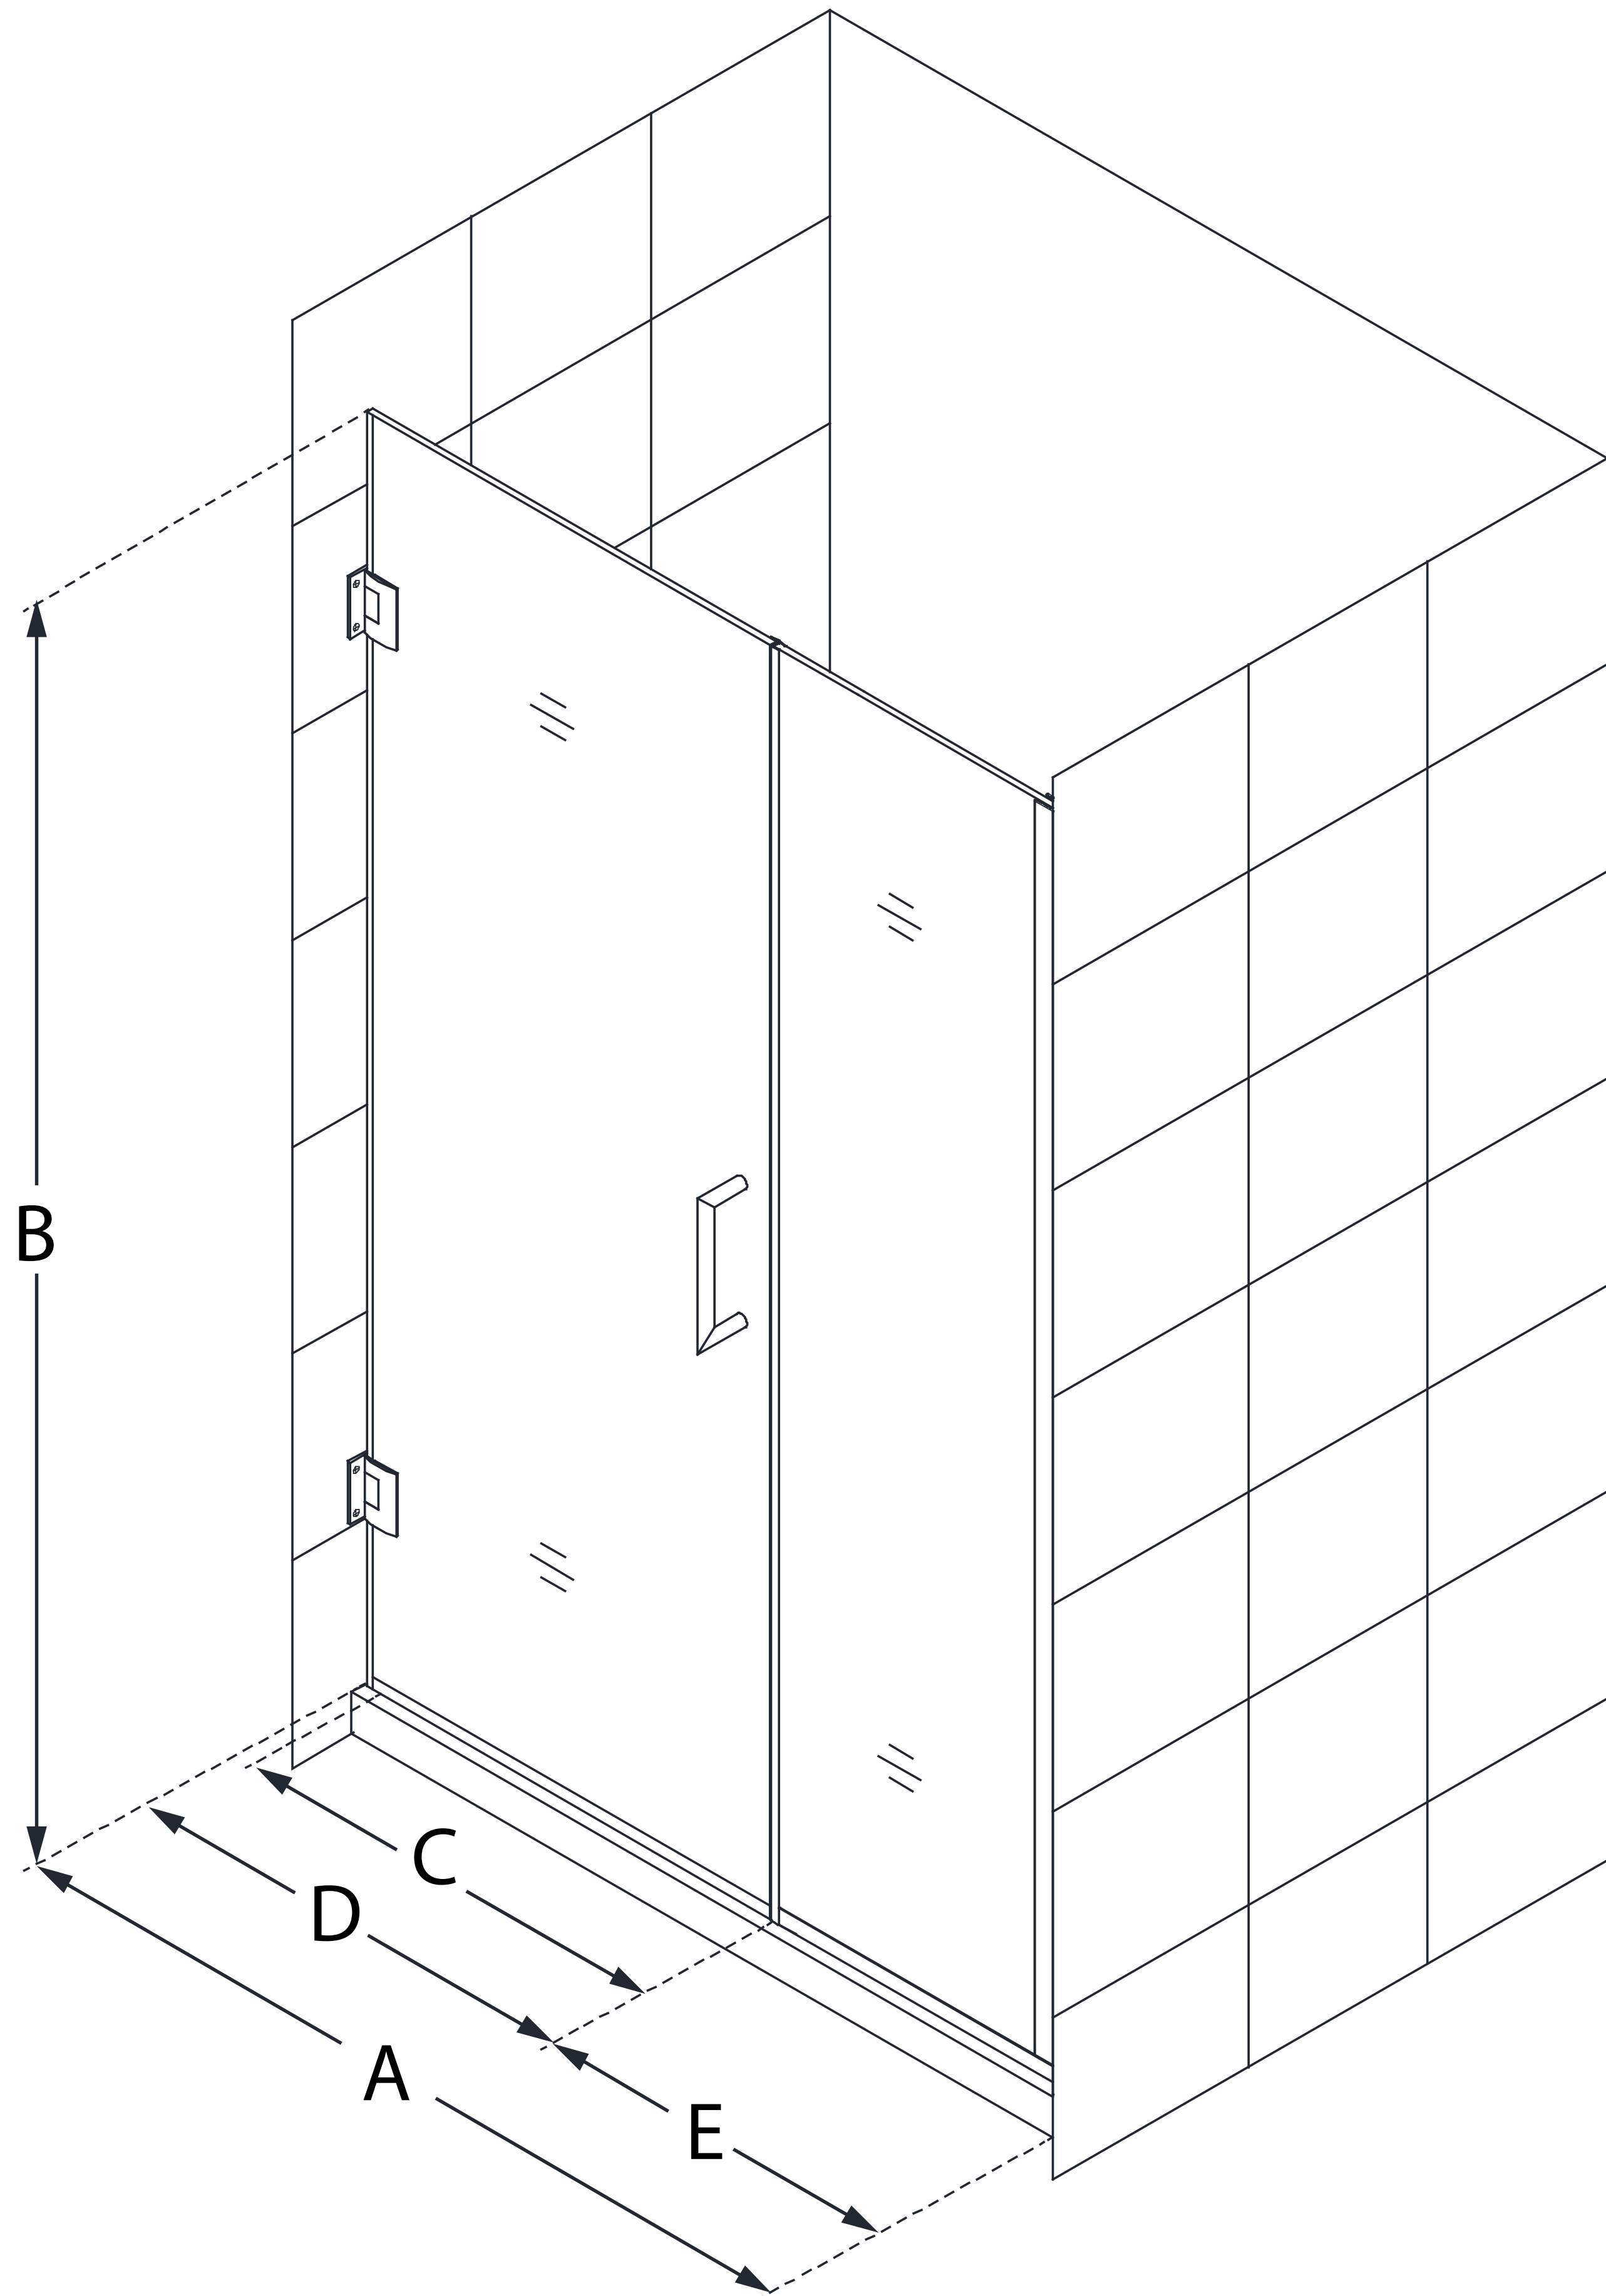

SHDR-244807210

UNIDOOR PLUS

DreamLine Unidoor Plus 48-48 1/2
in. W x 72 in. H Frameless Hinged
Shower Door, Clear Glass

SWING DOOR

CONFIGURATION DIMENSIONS:

A: 48 - 48 1/2 in.

MODEL WIDTH

B: 72 in.

MODEL HEIGHT

C: 25 in.

ACCESS WIDTH

D: 26 in.

DOOR WIDTH

E: 22 in.

INLINE PANEL WIDTH

DreamLine reserves the right to update or modify the hardware or materials pictured without prior notice for the purpose of product improvement and customer satisfaction.