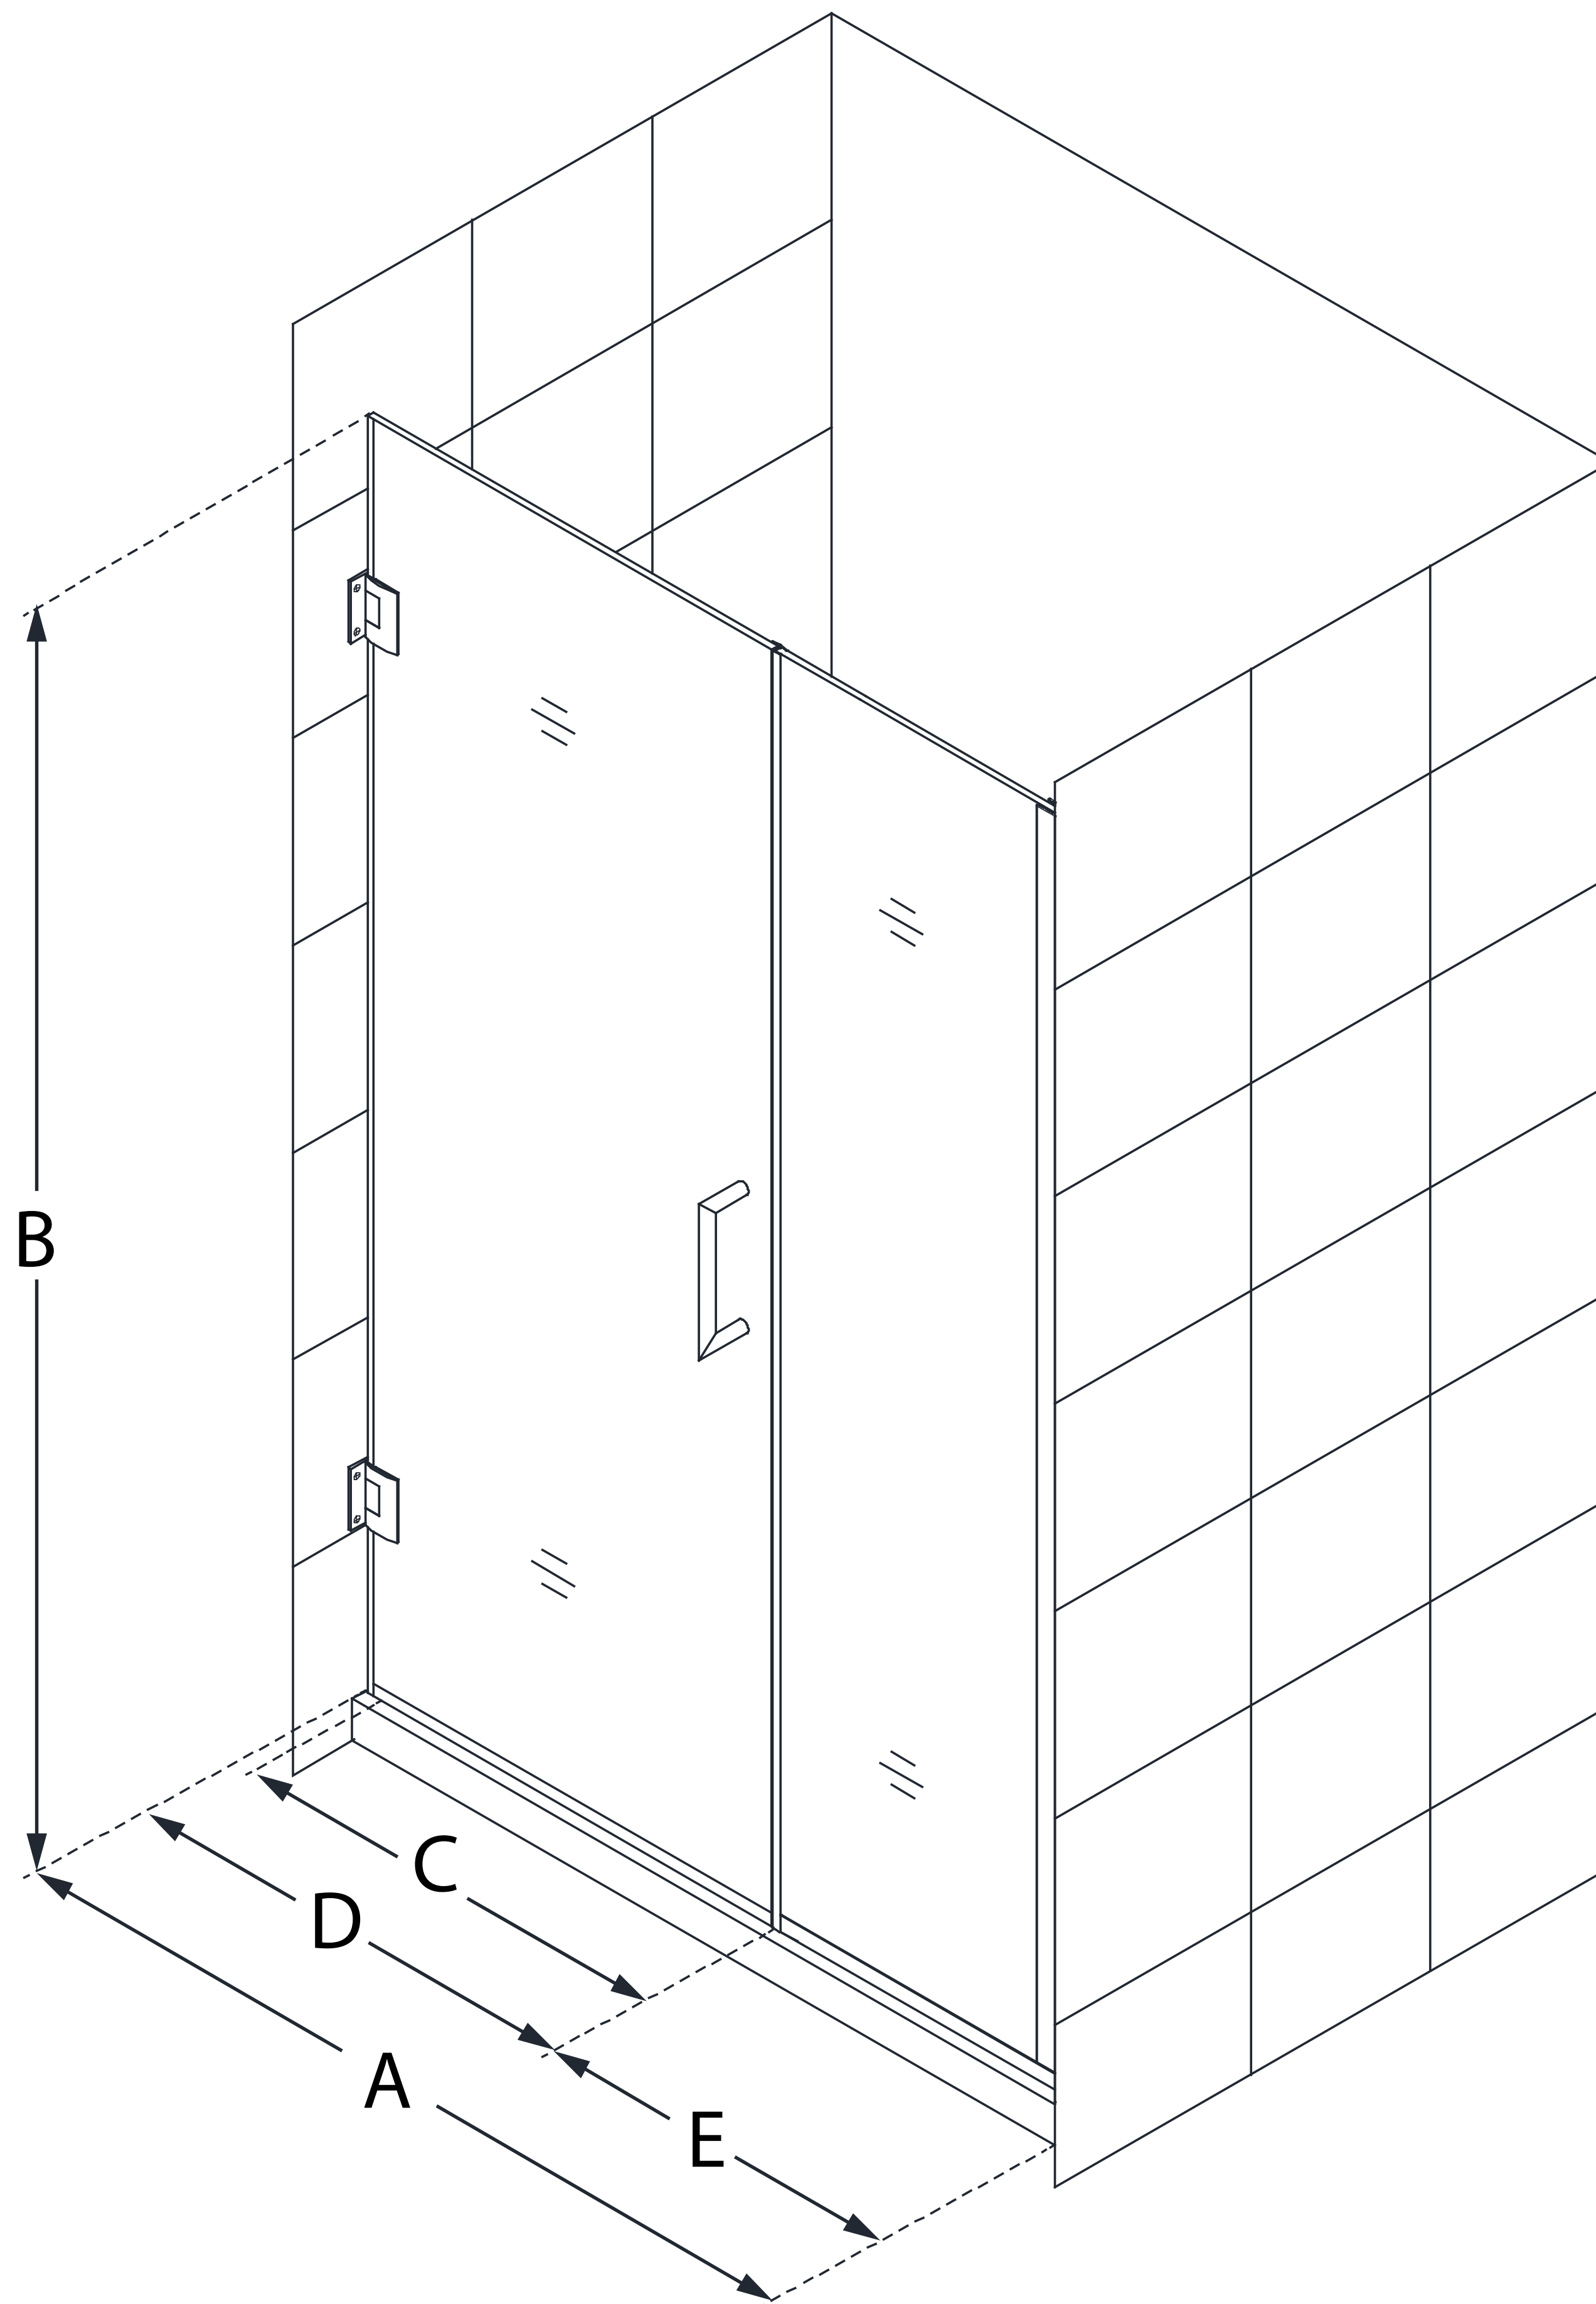

SHDR-243807210

UNIDOOR PLUS

DreamLine Unidoor Plus 38-38 1/2
in. W x 72 in. H Frameless Hinged
Shower Door, Clear Glass

SWING DOOR

CONFIGURATION DIMENSIONS:

A: 38 - 38 1/2 in.

MODEL WIDTH

B: 72 in.

MODEL HEIGHT

C: 23 in.

ACCESS WIDTH

D: 24 in.

DOOR WIDTH

E: 14 in.

INLINE PANEL WIDTH

DreamLine reserves the right to update or modify the hardware or materials pictured without prior notice for the purpose of product improvement and customer satisfaction.