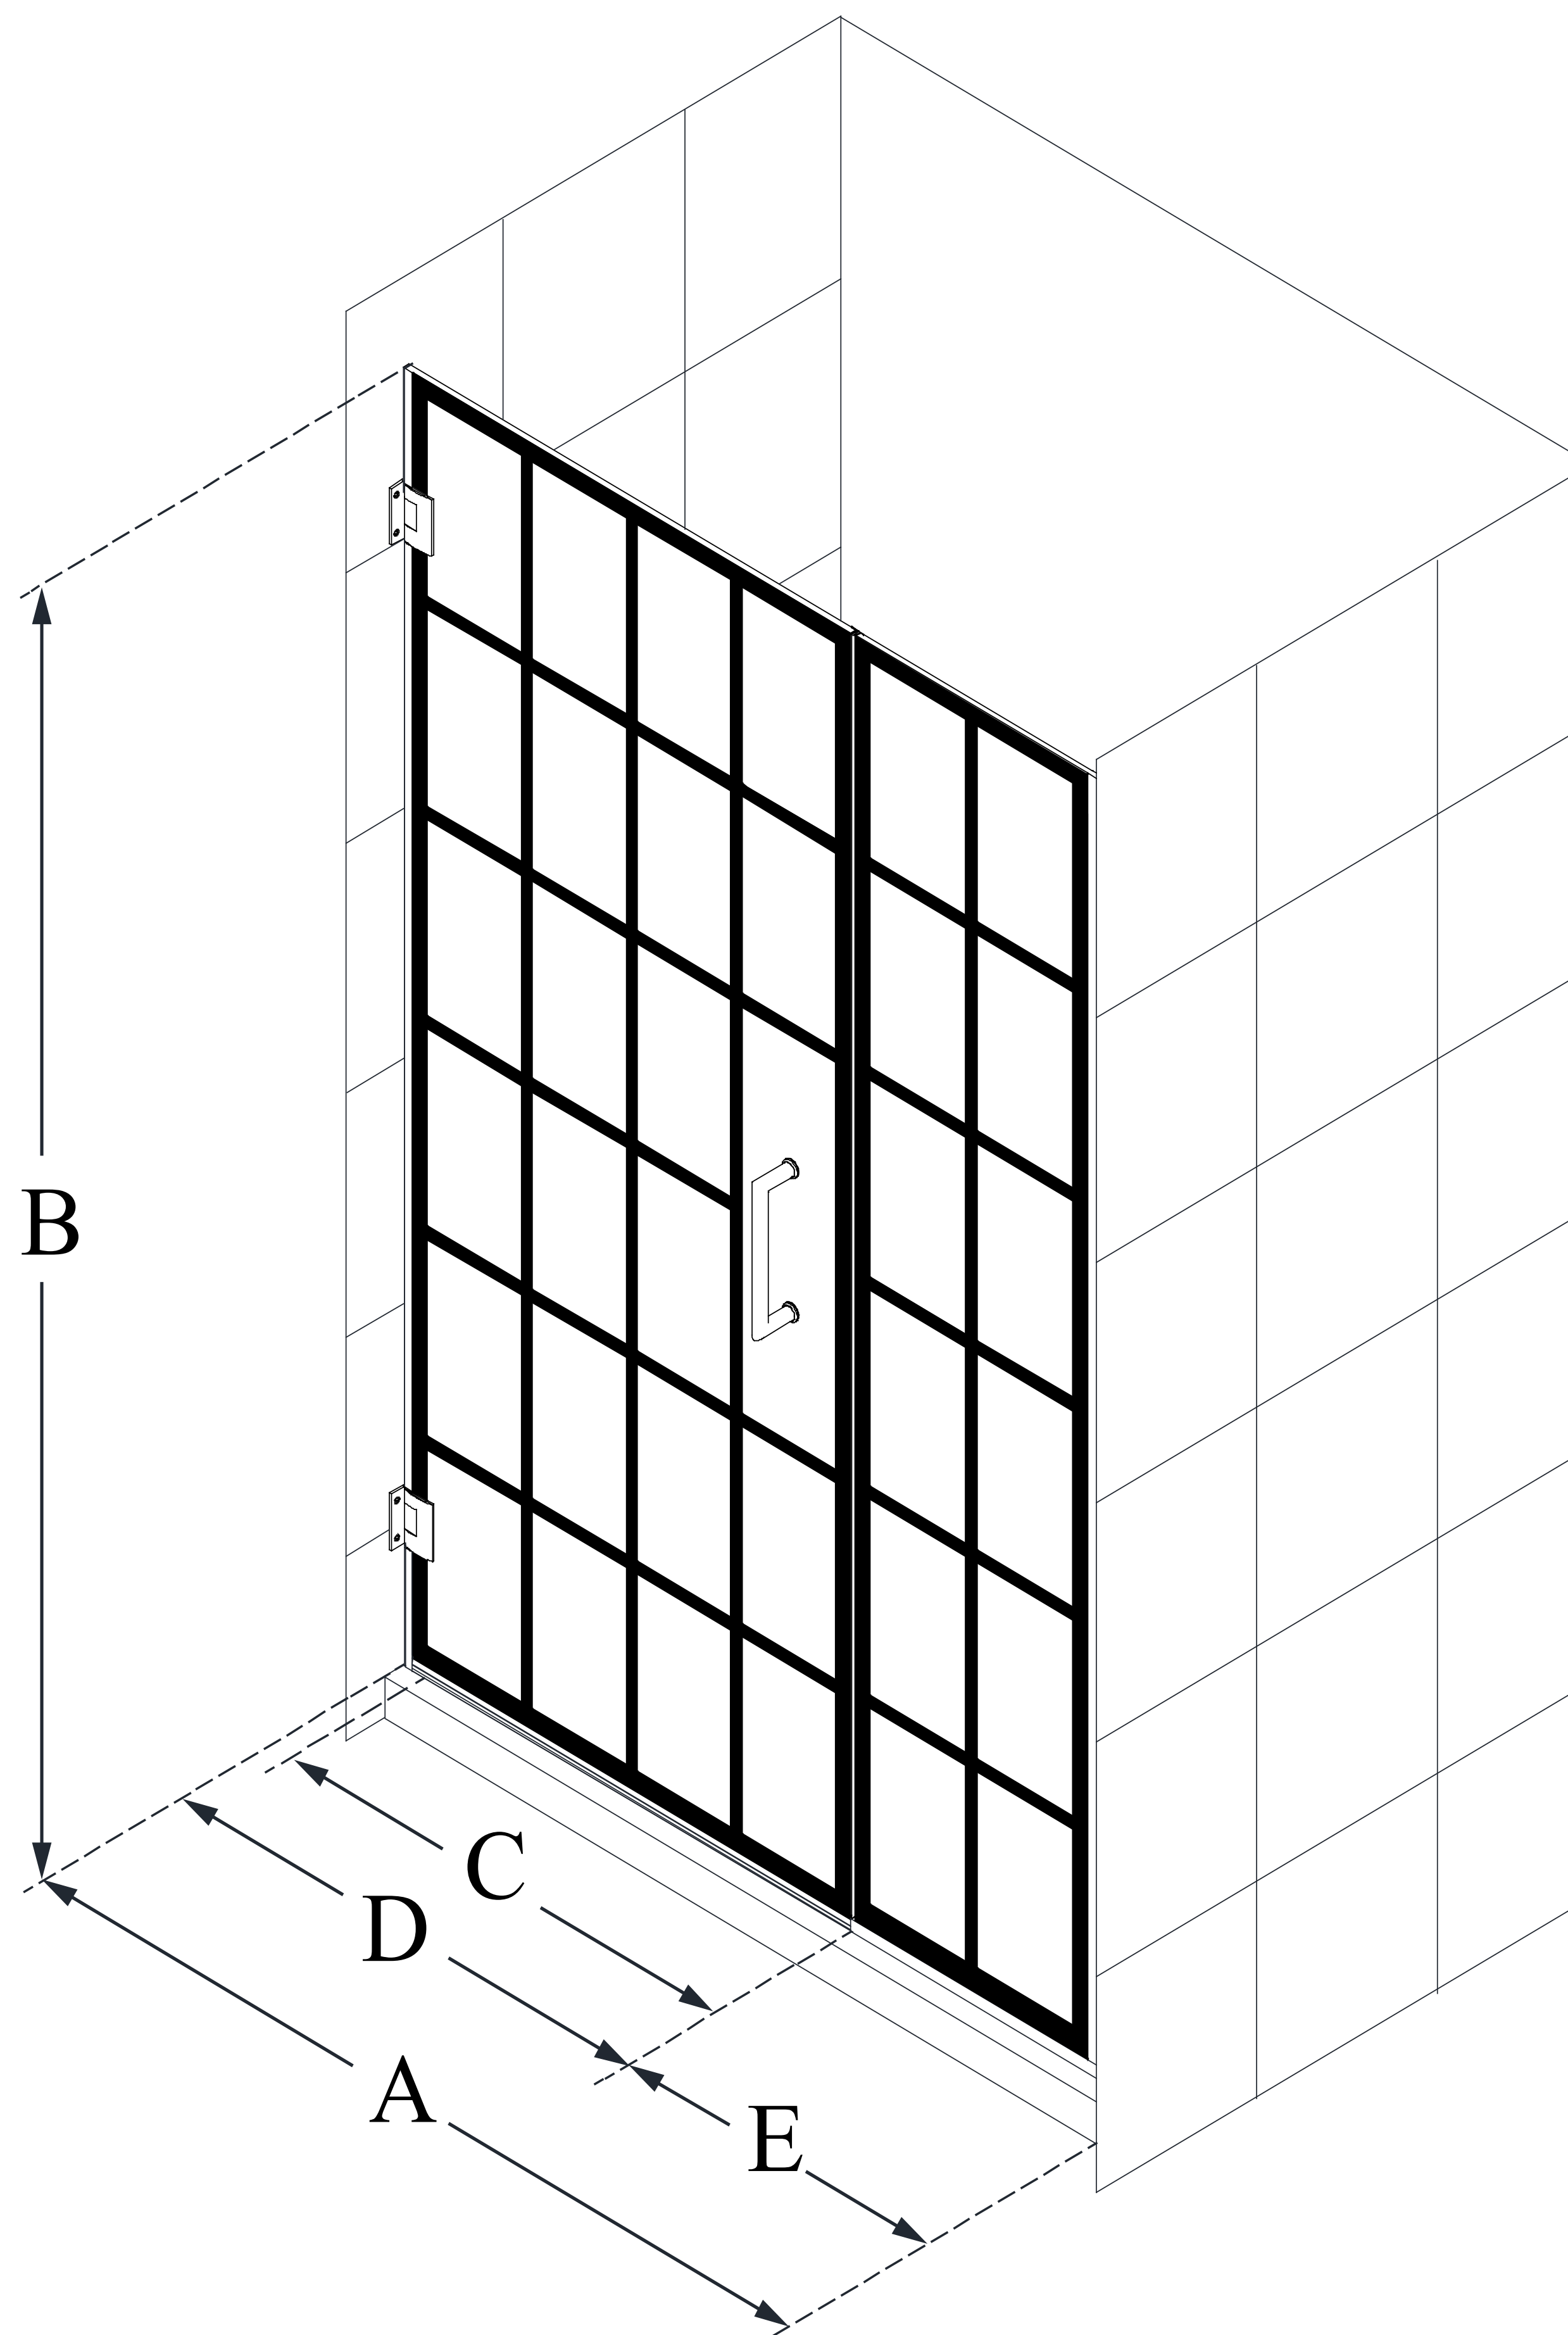

SHDR-2446720-89

UNIDOOR TOULON

DreamLine Unidoor Toulon 46-
46 1/2 in. W x 72 in. H Frameless
Hinged Shower Door

SWING DOOR

CONFIGURATION DIMENSIONS:

A: 46 - 46 1/2 in.

MODEL WIDTH

B: 72 in.

MODEL HEIGHT

C: 29 3/8 in.

ACCESS WIDTH

D: 30 3/8 in.

DOOR WIDTH

E: 15 5/8 in.

INLINE PANEL WIDTH

DreamLine reserves the right to update or modify the hardware or materials pictured without prior notice for the purpose of product improvement and customer satisfaction.