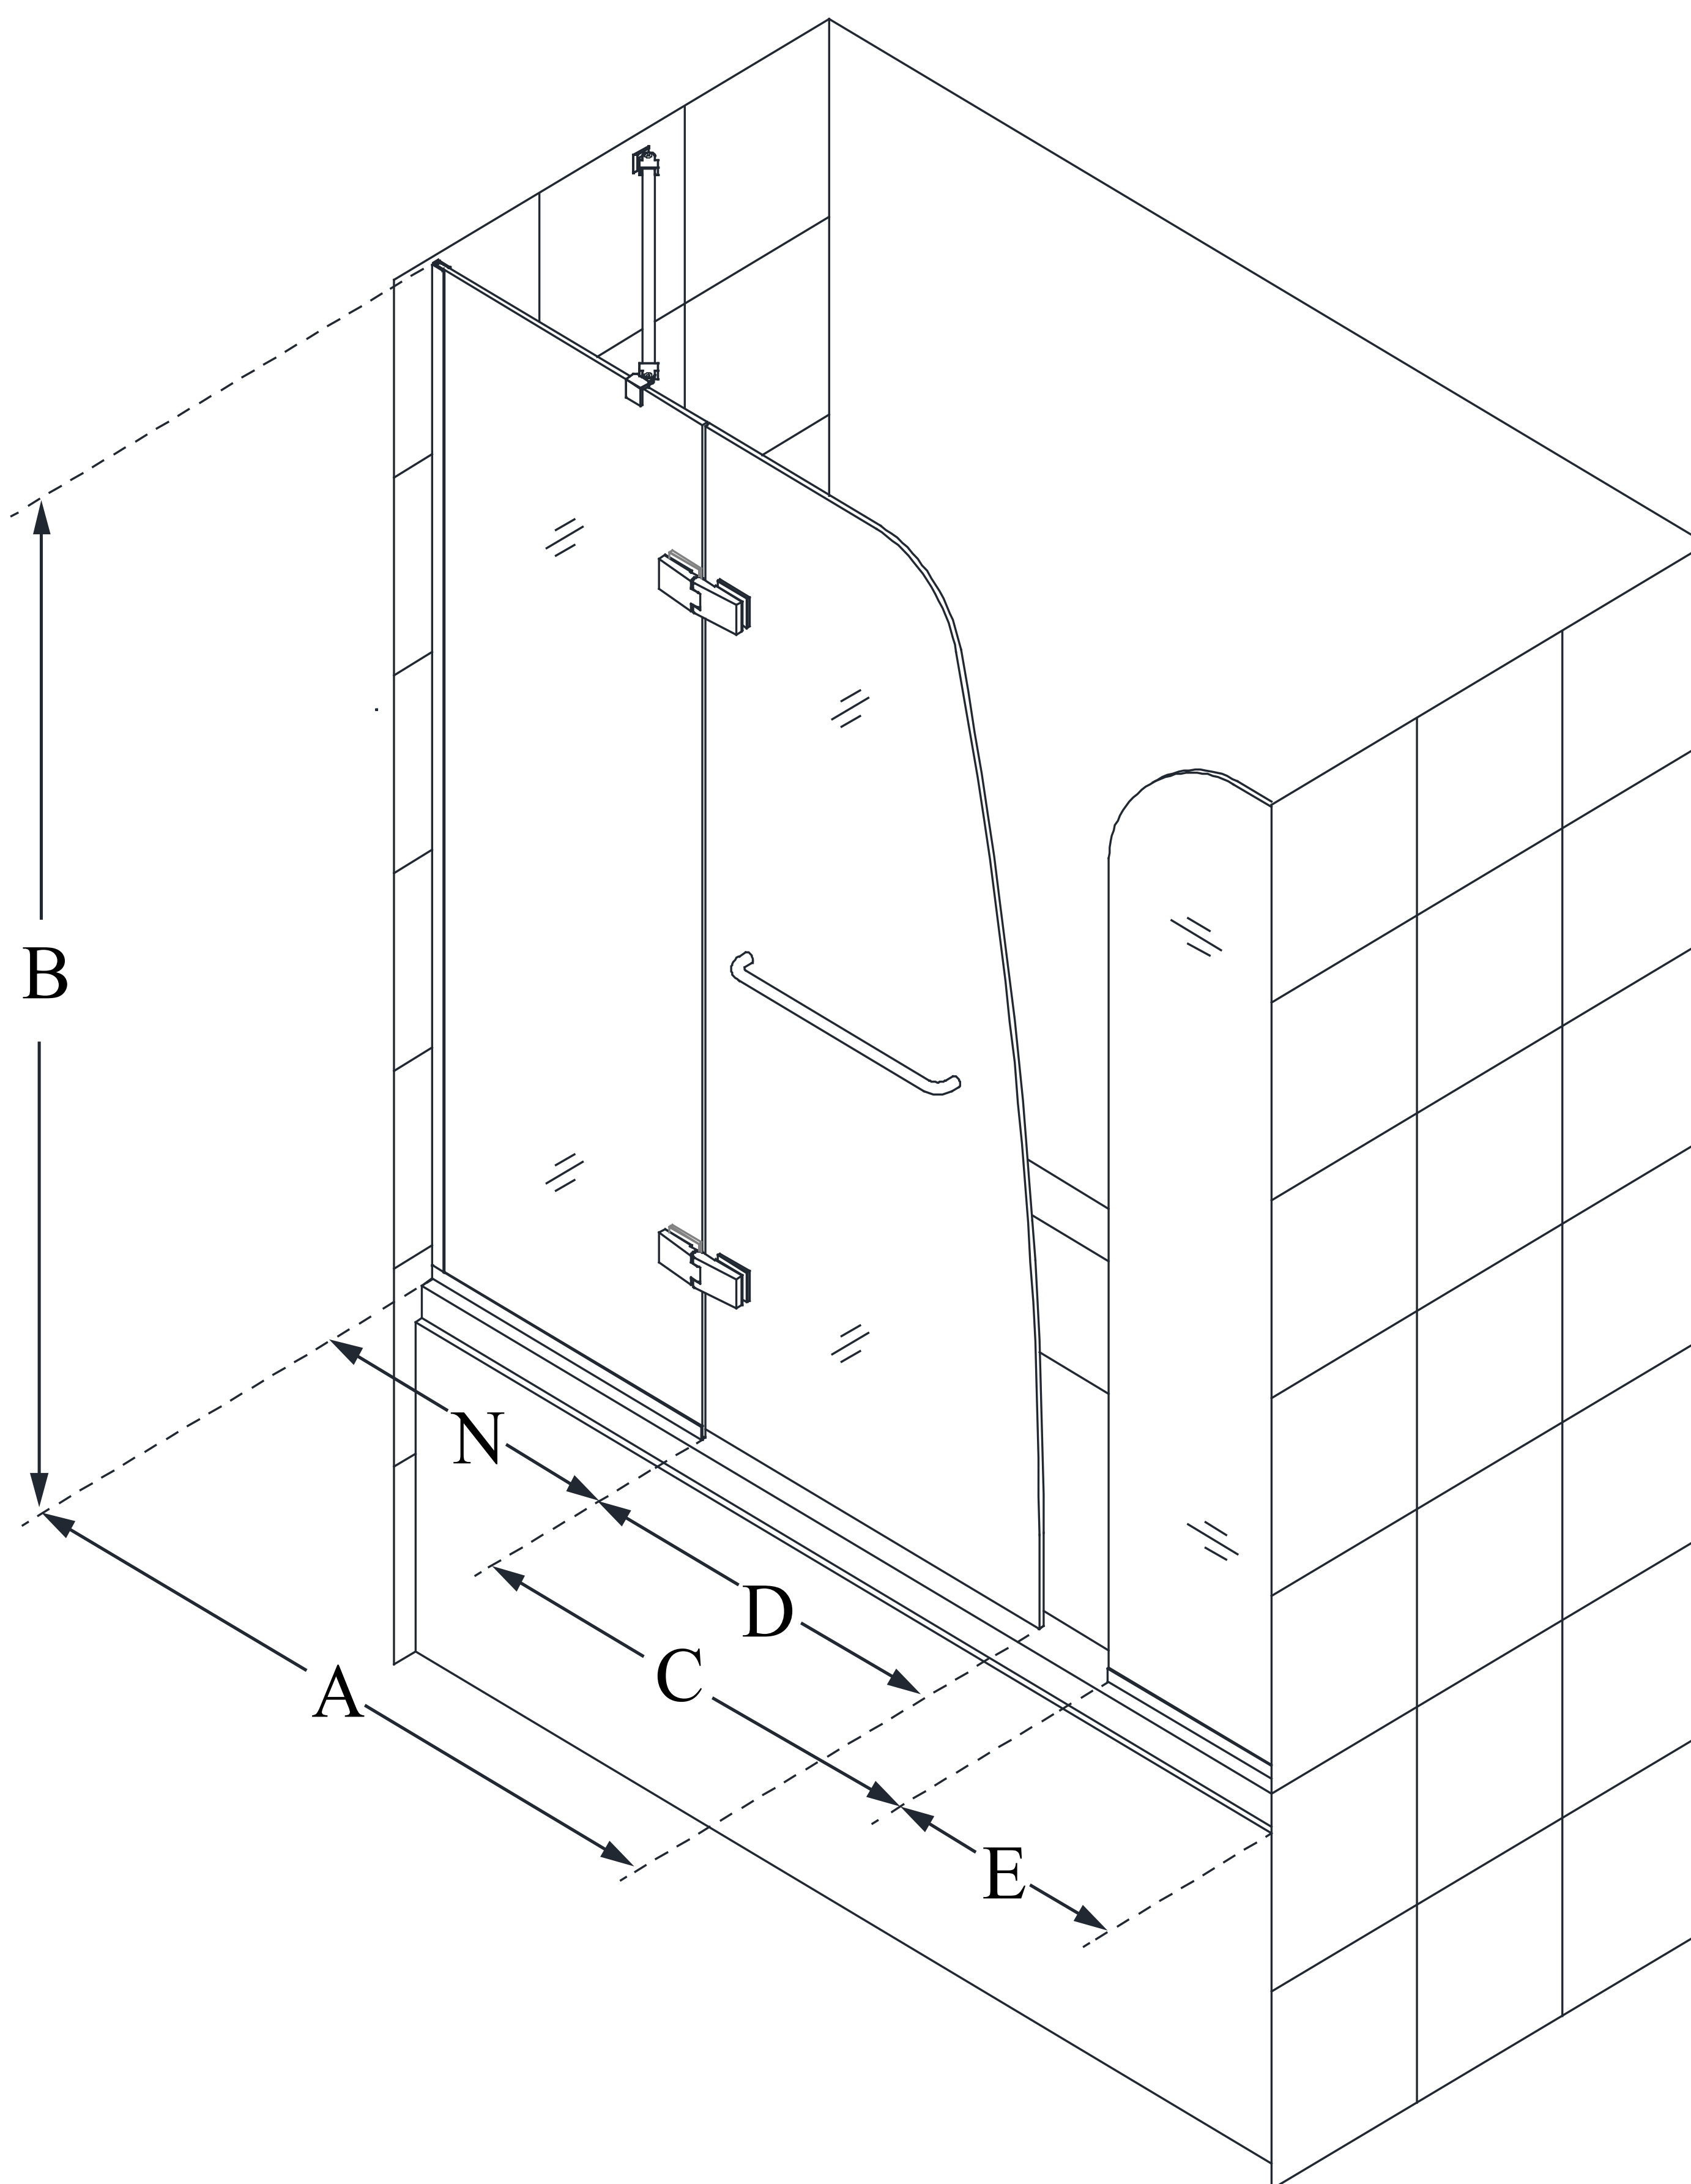

# AQUA ULTRA

DreamLine Aqua Ultra 57-60 in.  
W x 58 in. H Frameless Hinged Tub  
Door with Extender Panel

**SWING DOOR**

## CONFIGURATION DIMENSIONS:

**A: 48 in.**

MODEL WIDTH

**B: 58 in.**

MODEL HEIGHT

**C: 27 in. (in a 60 in. opening)**

ACCESS WIDTH

**D: 24 1/8 in.**

DOOR WIDTH

**E: 9 in.**

EXTENDER PANEL WIDTH

**N: 23 7/8 in.**

HINGE PANEL WIDTH

DreamLine reserves the right to update or modify the hardware or materials pictured without prior notice for the purpose of product improvement and customer satisfaction.