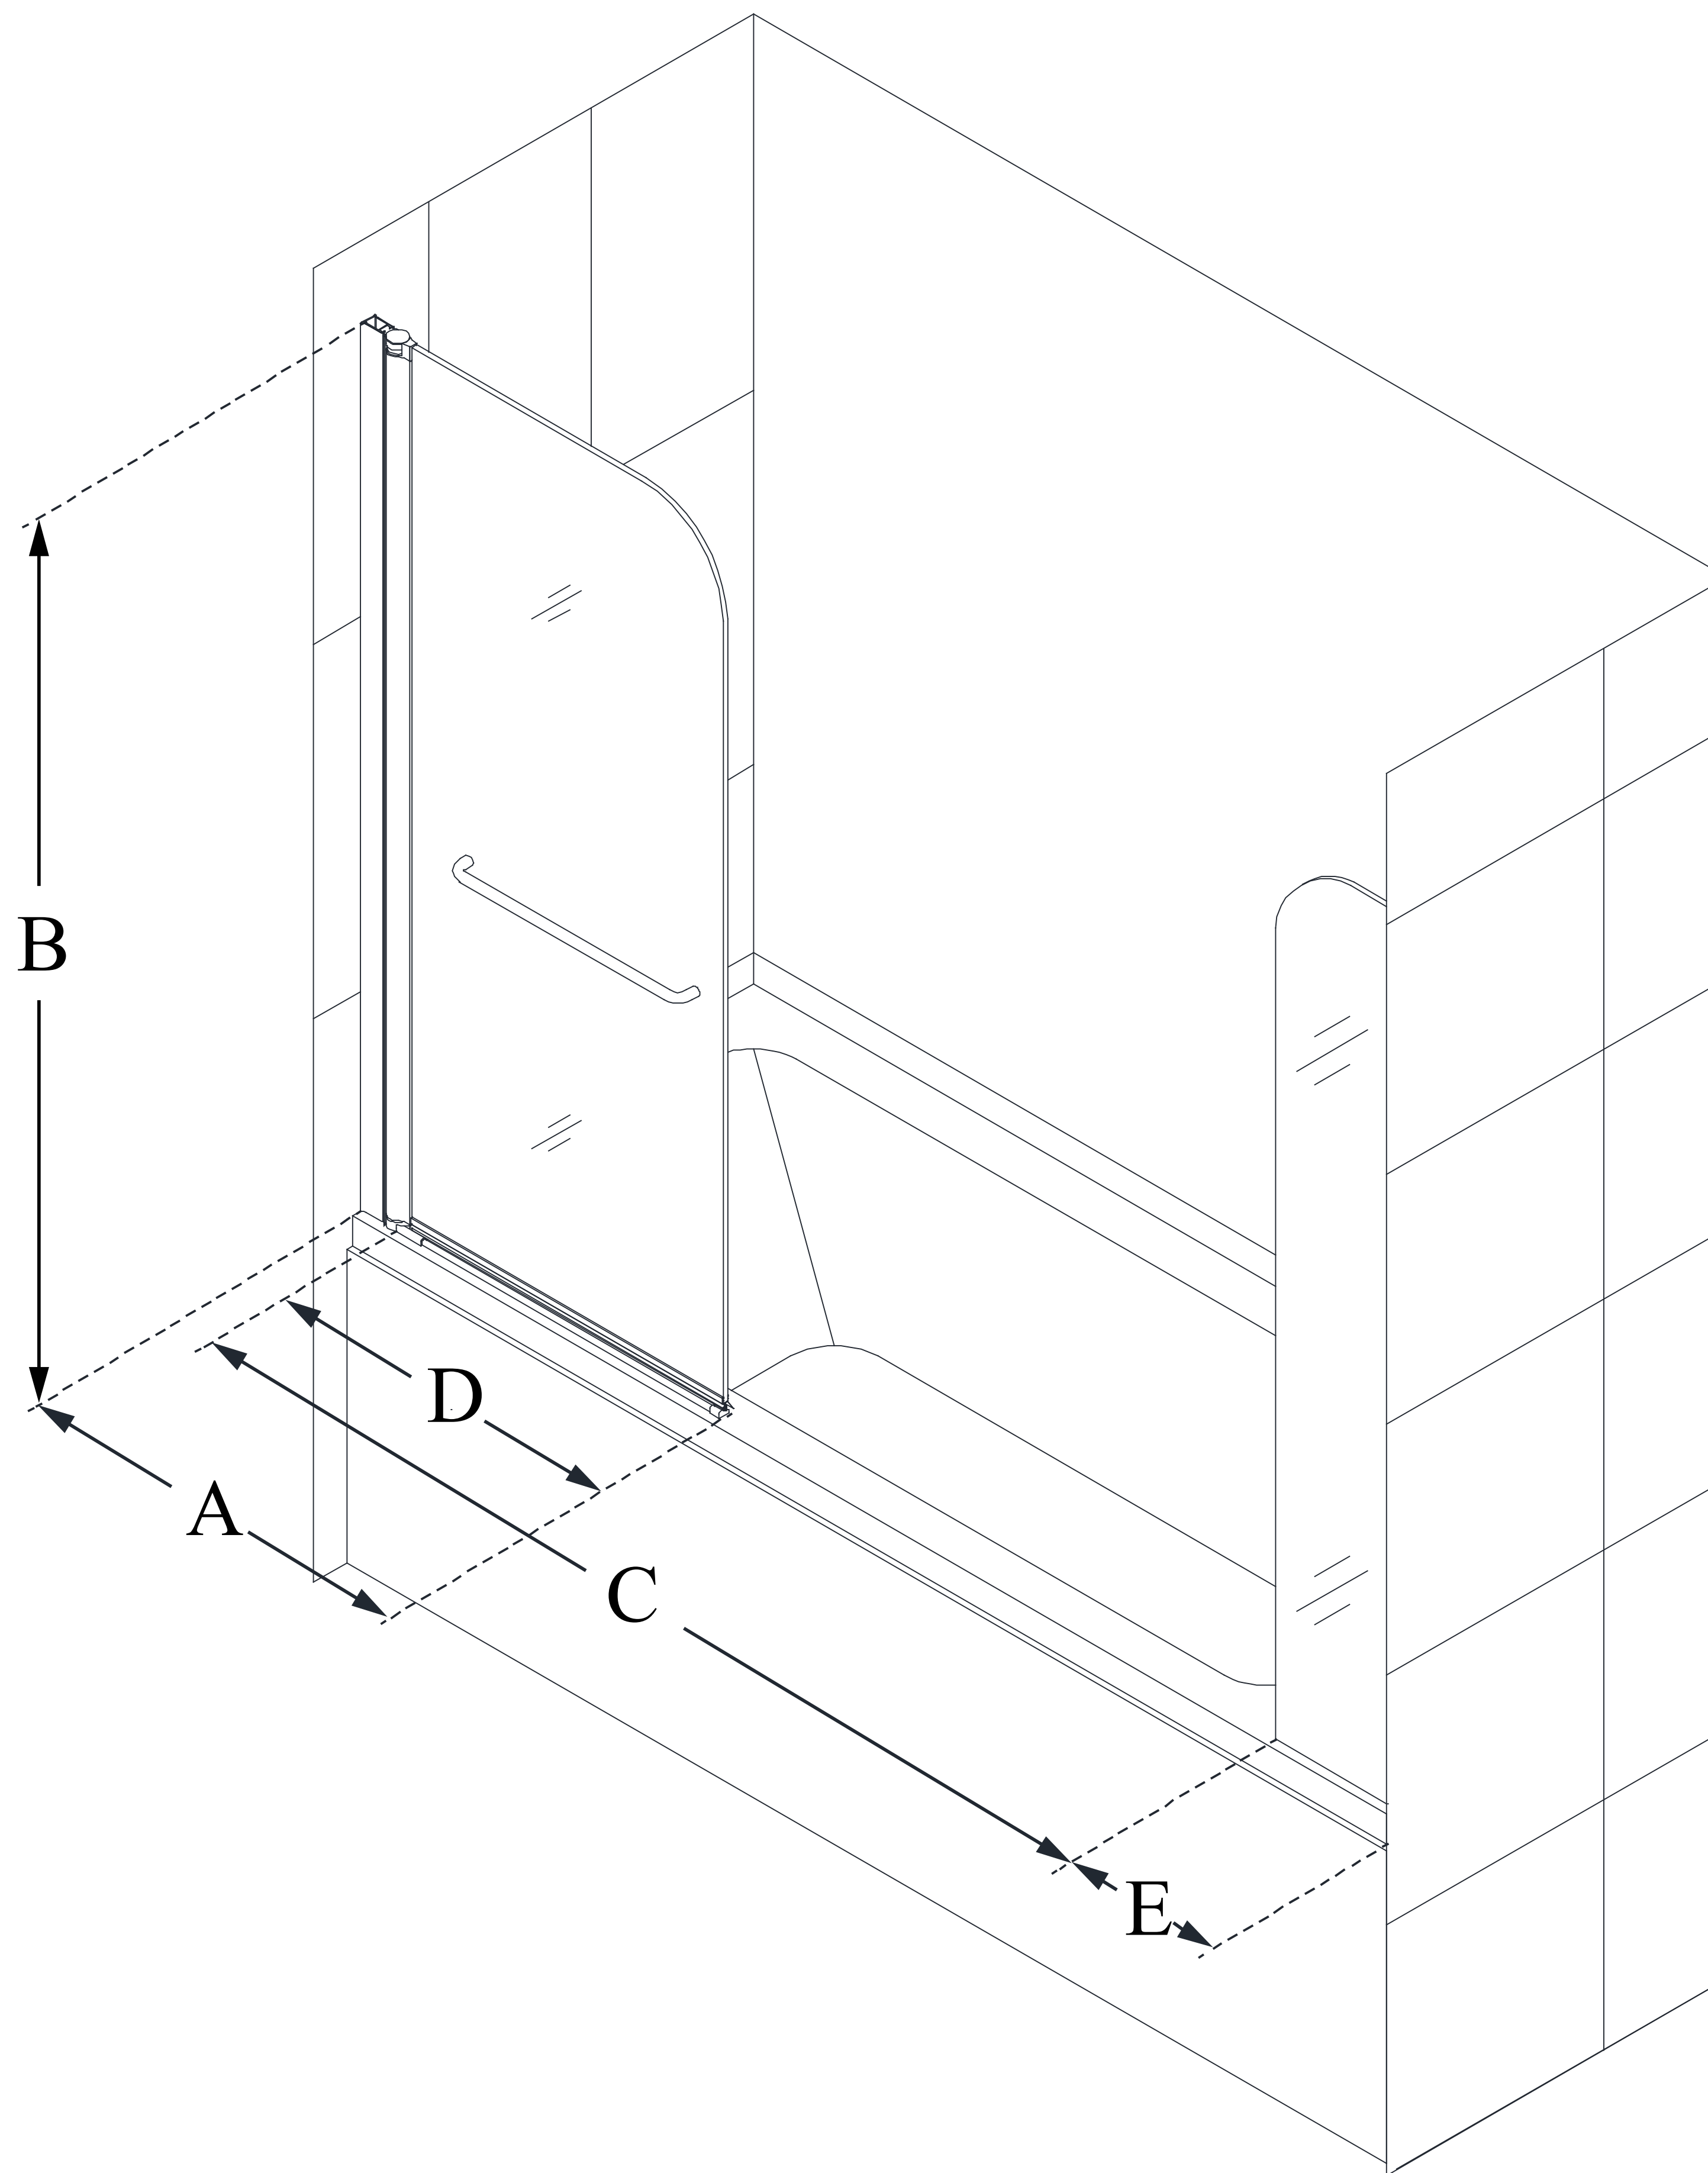

# AQUA SWING

DreamLine Aqua Swing 56-60 in.  
W x 58 in. H Frameless Tub Door  
with Extender Panel

**SWING DOOR**

## CONFIGURATION DIMENSIONS:

**A: 34 in.**

MODEL WIDTH

**B: 58 in.**

MODEL HEIGHT

**C: 48 in. (in a 60 in. opening)**

ACCESS WIDTH

**D: 31 in.**

DOOR WIDTH

**E: 9 in.**

EXTENDER PANEL WIDTH

DreamLine reserves the right to update or modify the hardware or materials pictured without prior notice for the purpose of product improvement and customer satisfaction.