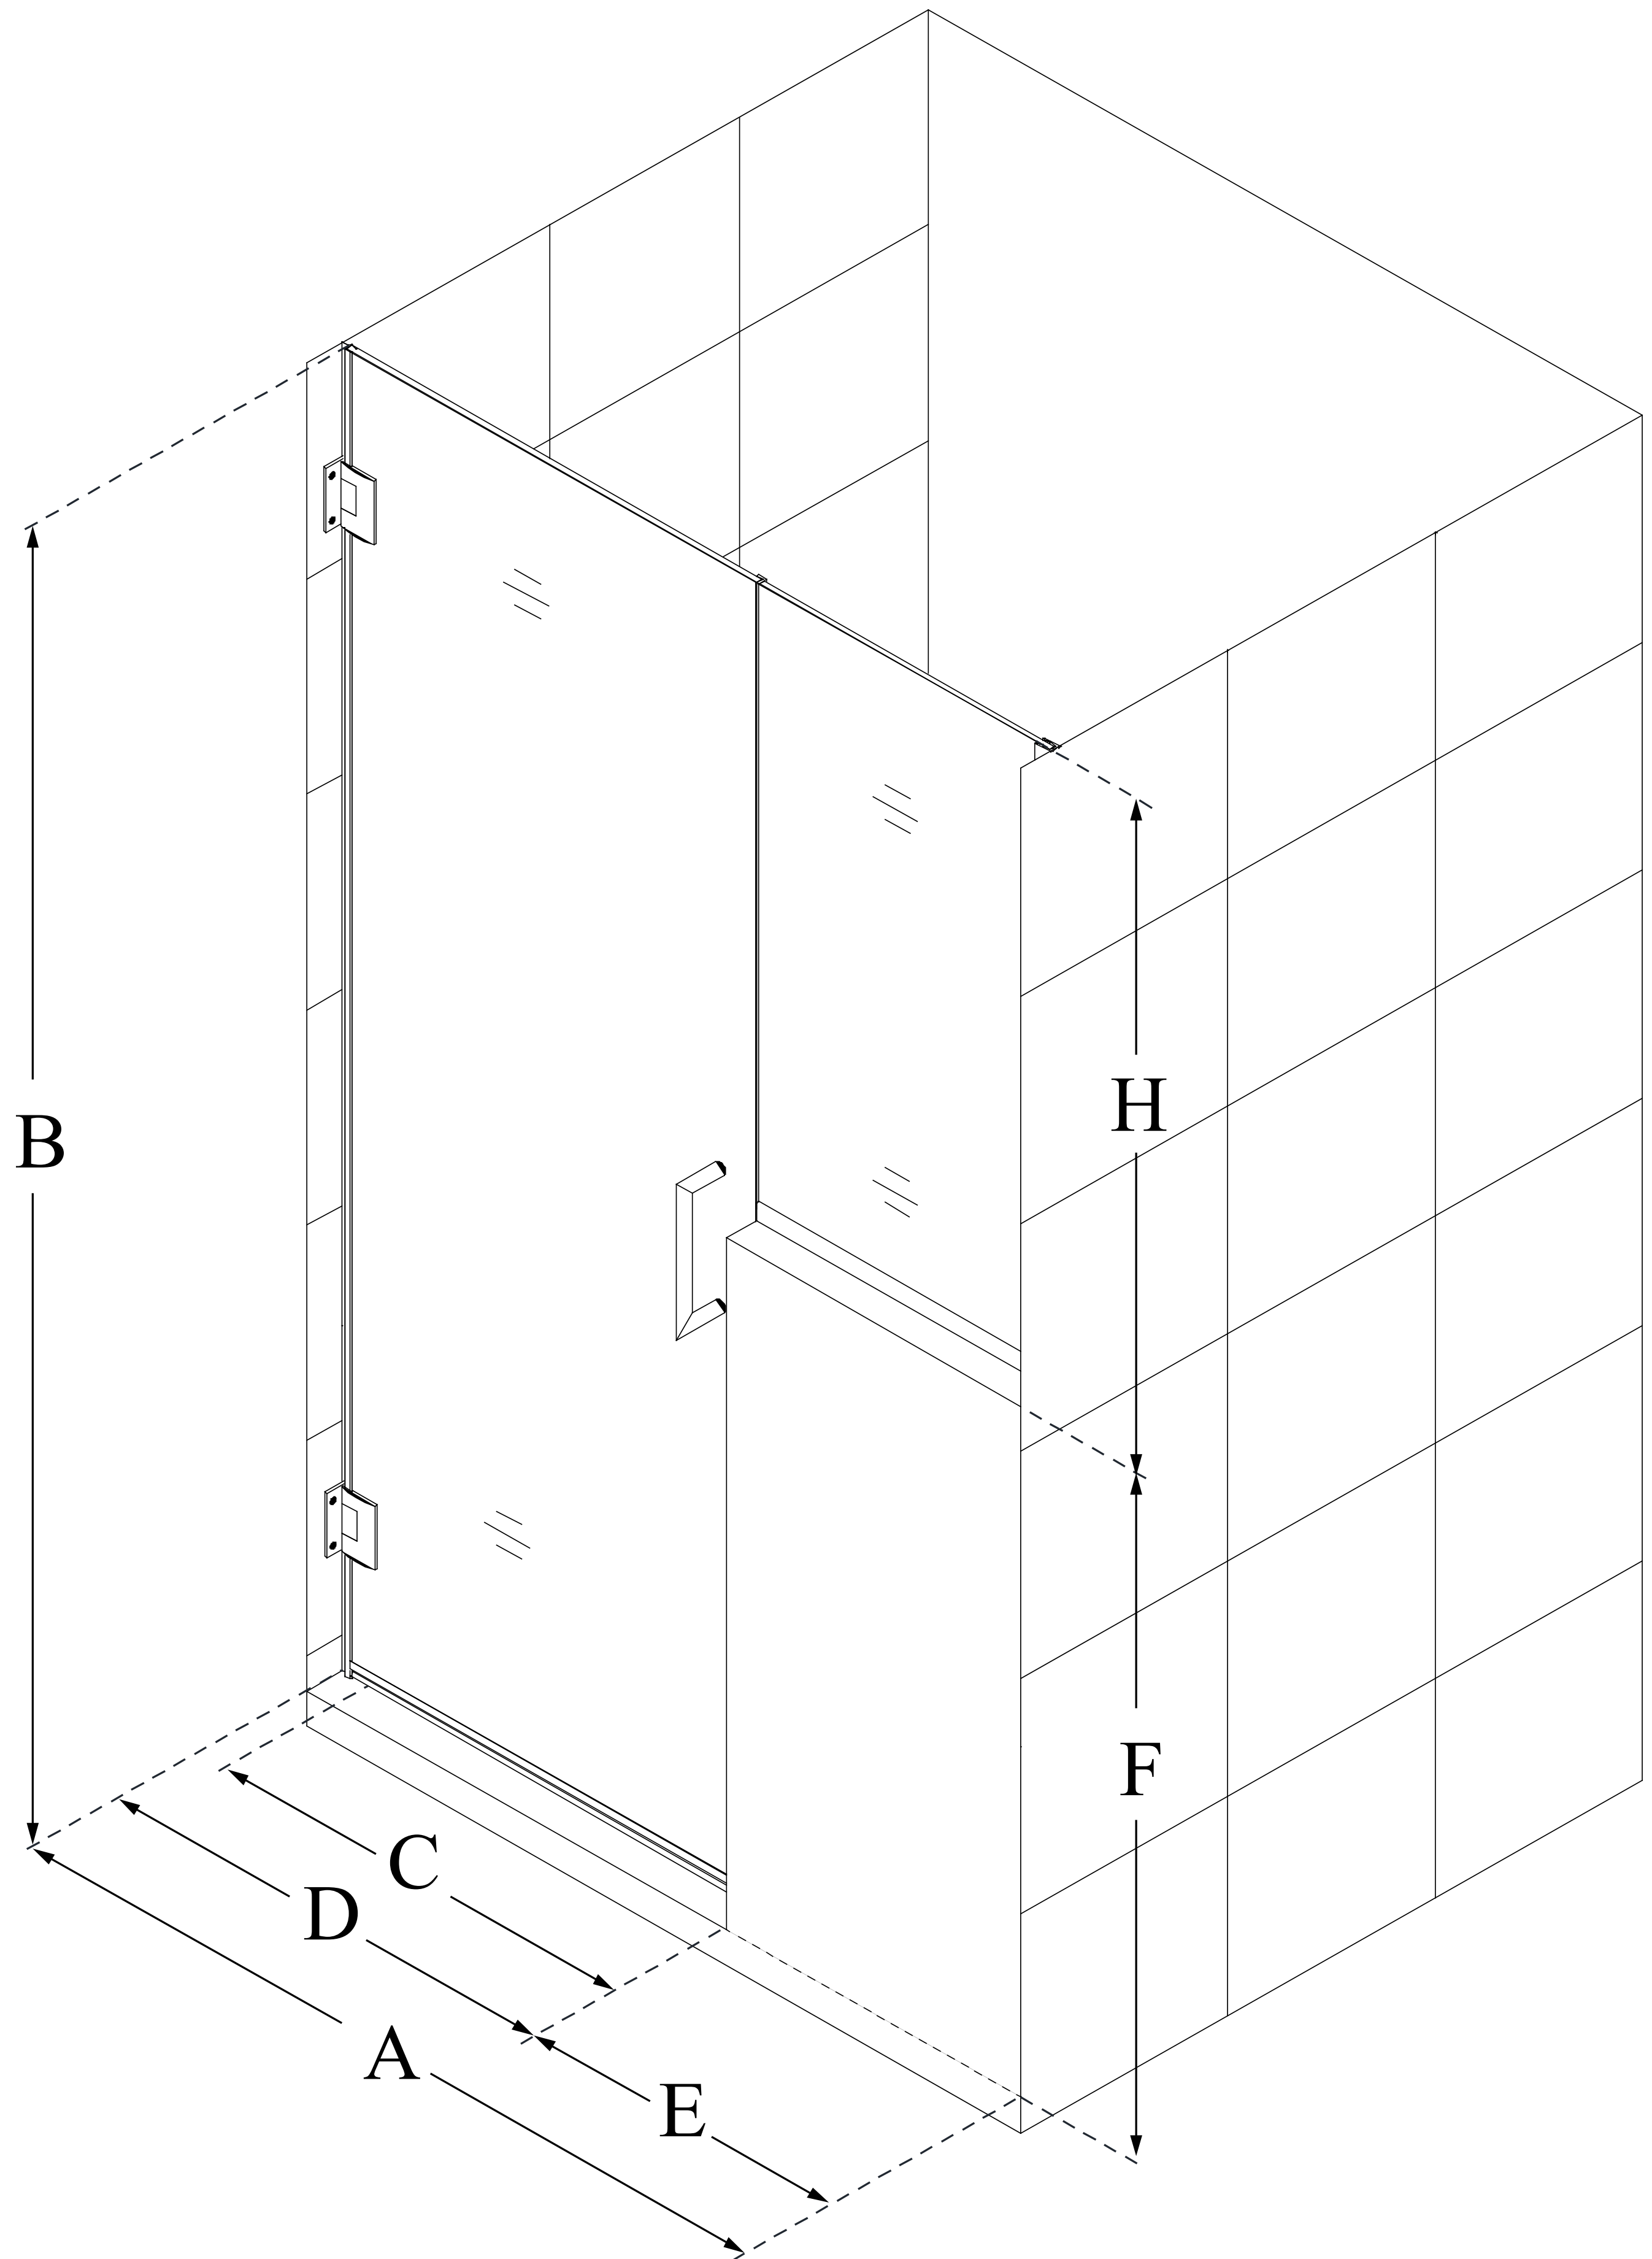

SHDR-24293034

UNIDOOR PLUS

DreamLine Unidoor Plus 59-59 1/2 in. W x 72 in. H Hinged Shower Door with 34 in. Half Panel, Clear Glass

SWING DOOR

CONFIGURATION DIMENSIONS:

A: 59 - 59 1/2 in.

MODEL WIDTH

B: 72 in.

MODEL HEIGHT

C: 28 in.

ACCESS WIDTH

D: 29 in.

DOOR WIDTH

E: 30 in.

INLINE BUTTRESS PANEL WIDTH

F: 38 in.

BUTTRESS WALL HEIGHT

H: 34 in.

BUTTRESS GLASS HEIGHT

DreamLine reserves the right to update or modify the hardware or materials pictured without prior notice for the purpose of product improvement and customer satisfaction.