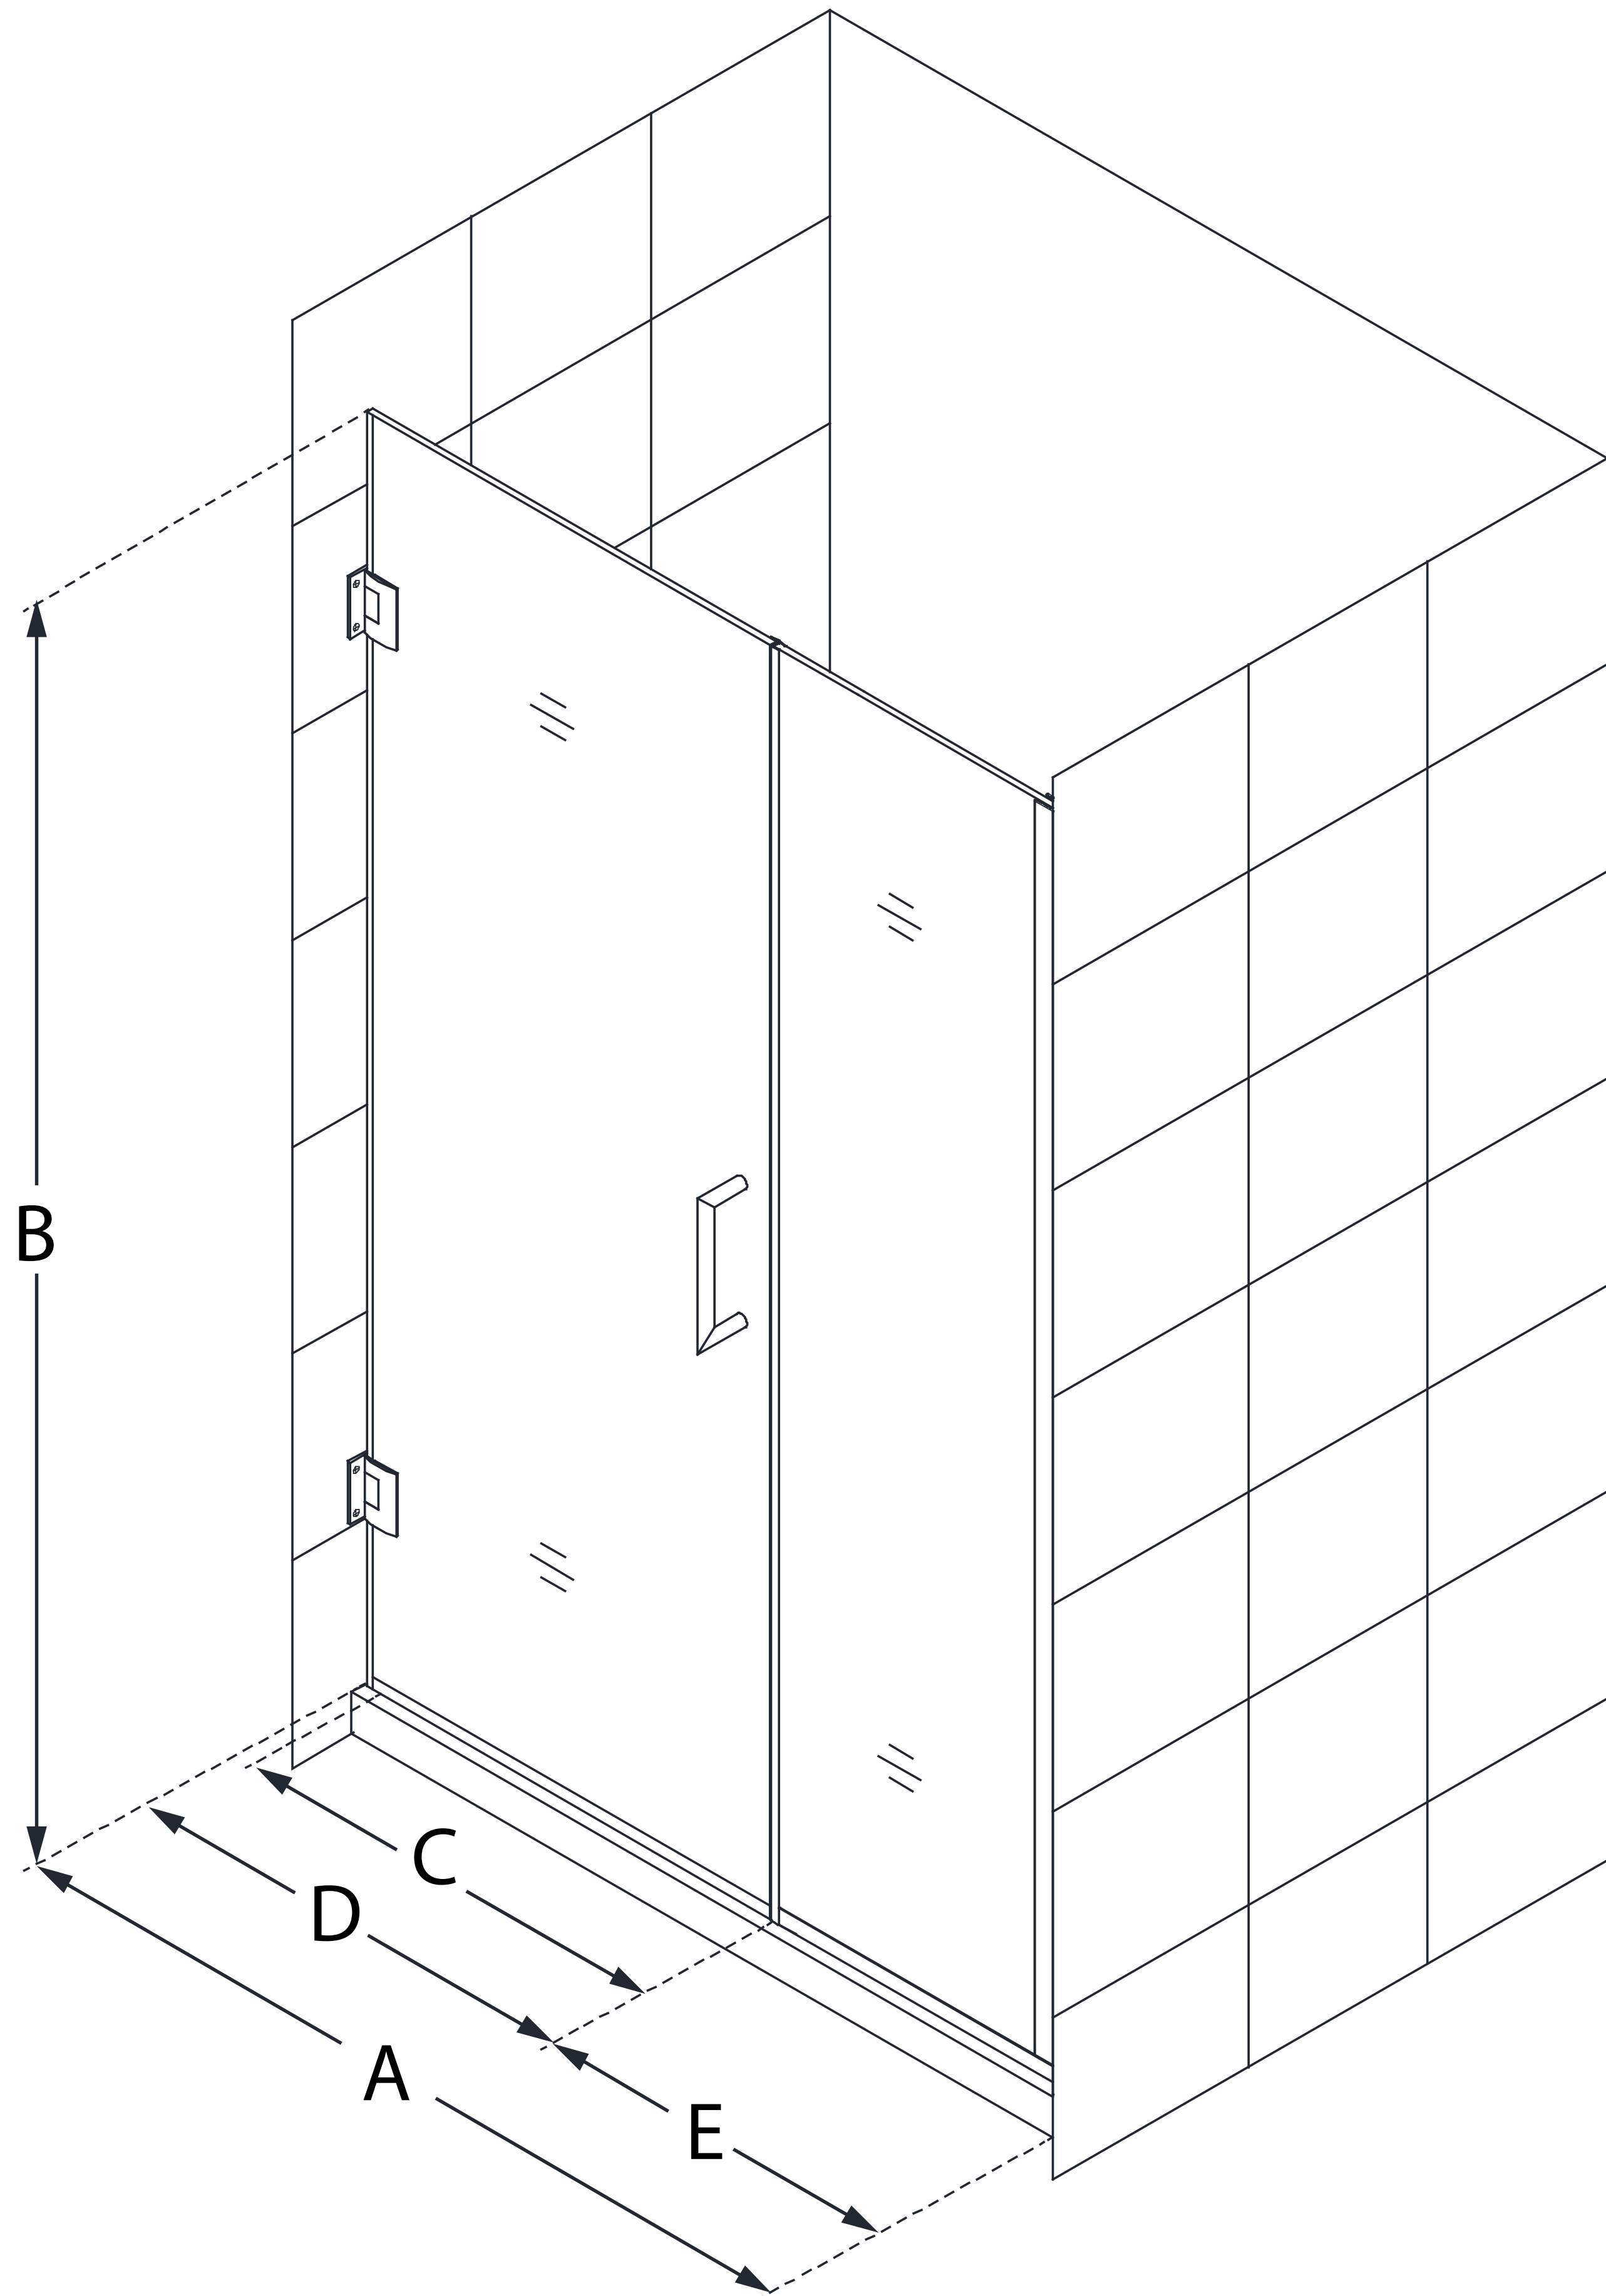

# UNIDOOR PLUS

DreamLine Unidoor Plus 48 1/2  
- 49 in. W x 72 in. H Frameless  
Hinged Shower Door, Clear Glass

**SWING DOOR**

## CONFIGURATION DIMENSIONS:

**A: 48 1/2 - 49 in.**

MODEL WIDTH

**B: 72 in.**

MODEL HEIGHT

**C: 25 in.**

ACCESS WIDTH

**D: 26 in.**

DOOR WIDTH

**E: 22 1/2 in.**

INLINE PANEL WIDTH

DreamLine reserves the right to update or modify the hardware or materials pictured without prior notice for the purpose of product improvement and customer satisfaction.