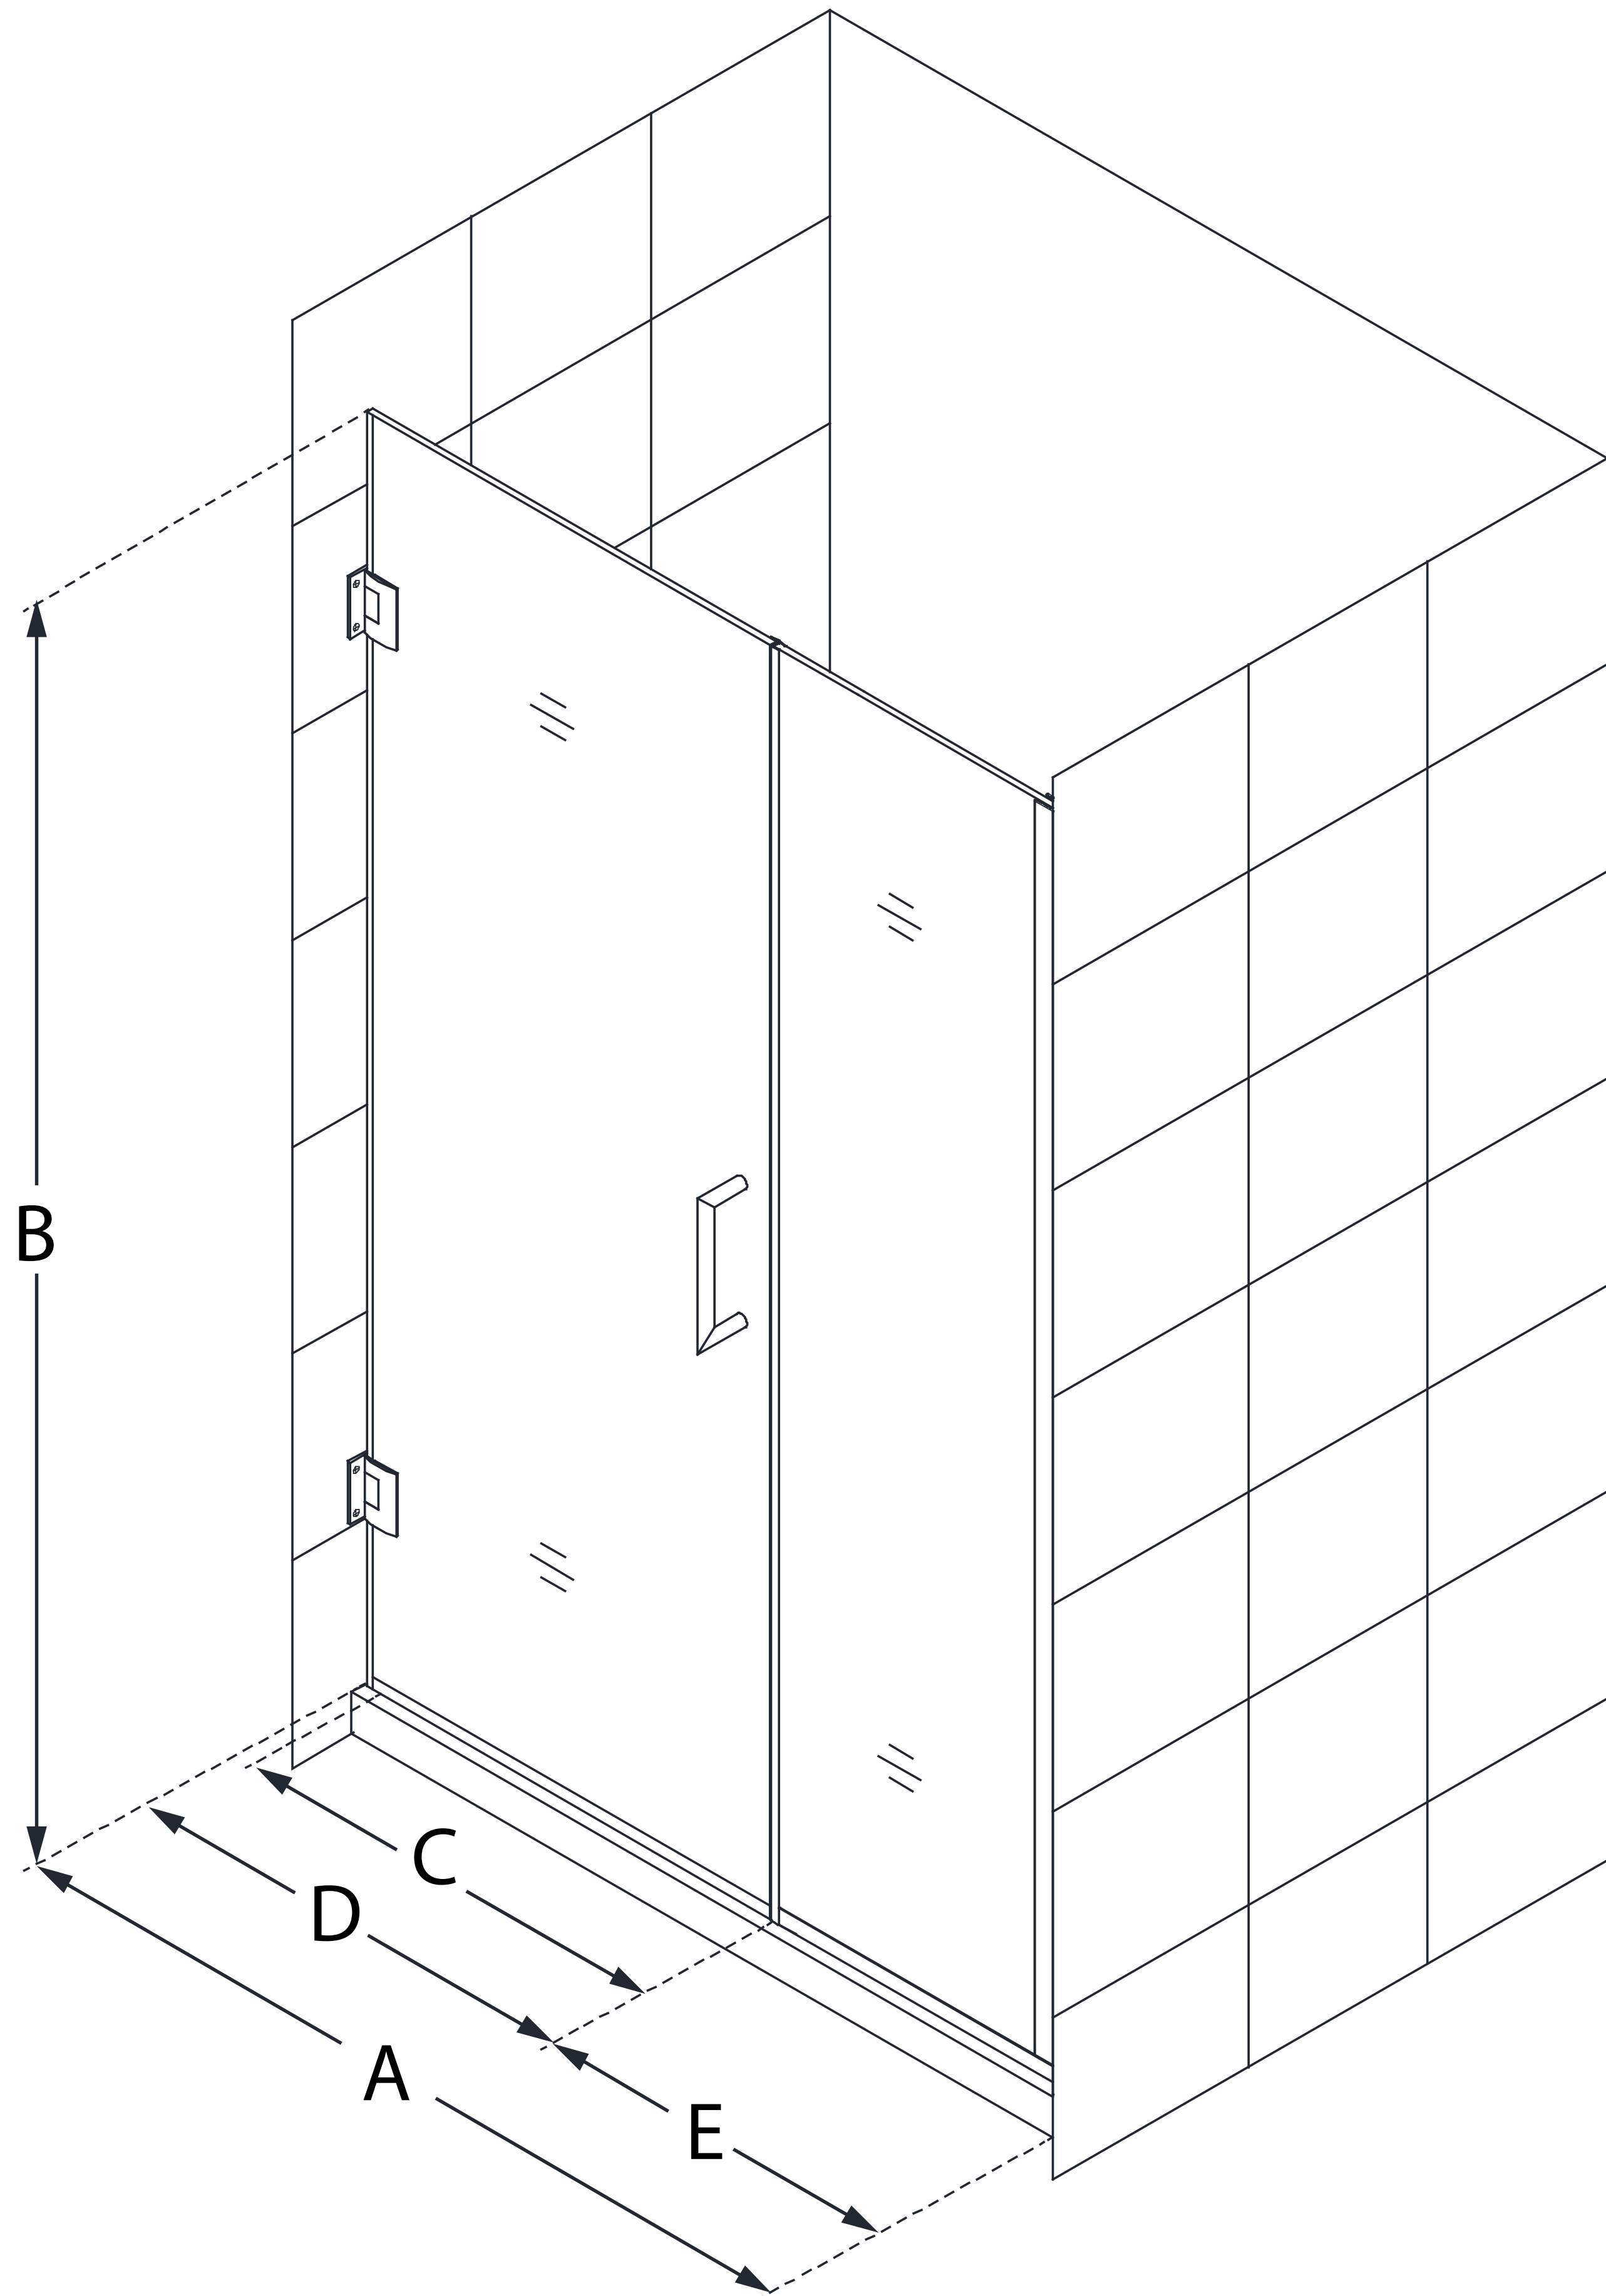

SHDR-243407210

UNIDOOR PLUS

DreamLine Unidoor Plus 34-34 1/2
in. W x 72 in. H Frameless Hinged
Shower Door, Clear Glass

SWING DOOR

CONFIGURATION DIMENSIONS:

A: 34 - 34 1/2 in.

MODEL WIDTH

B: 72 in.

MODEL HEIGHT

C: 27 in.

ACCESS WIDTH

D: 28 in.

DOOR WIDTH

E: 6 in.

INLINE PANEL WIDTH

DreamLine reserves the right to update or modify the hardware or materials pictured without prior notice for the purpose of product improvement and customer satisfaction.