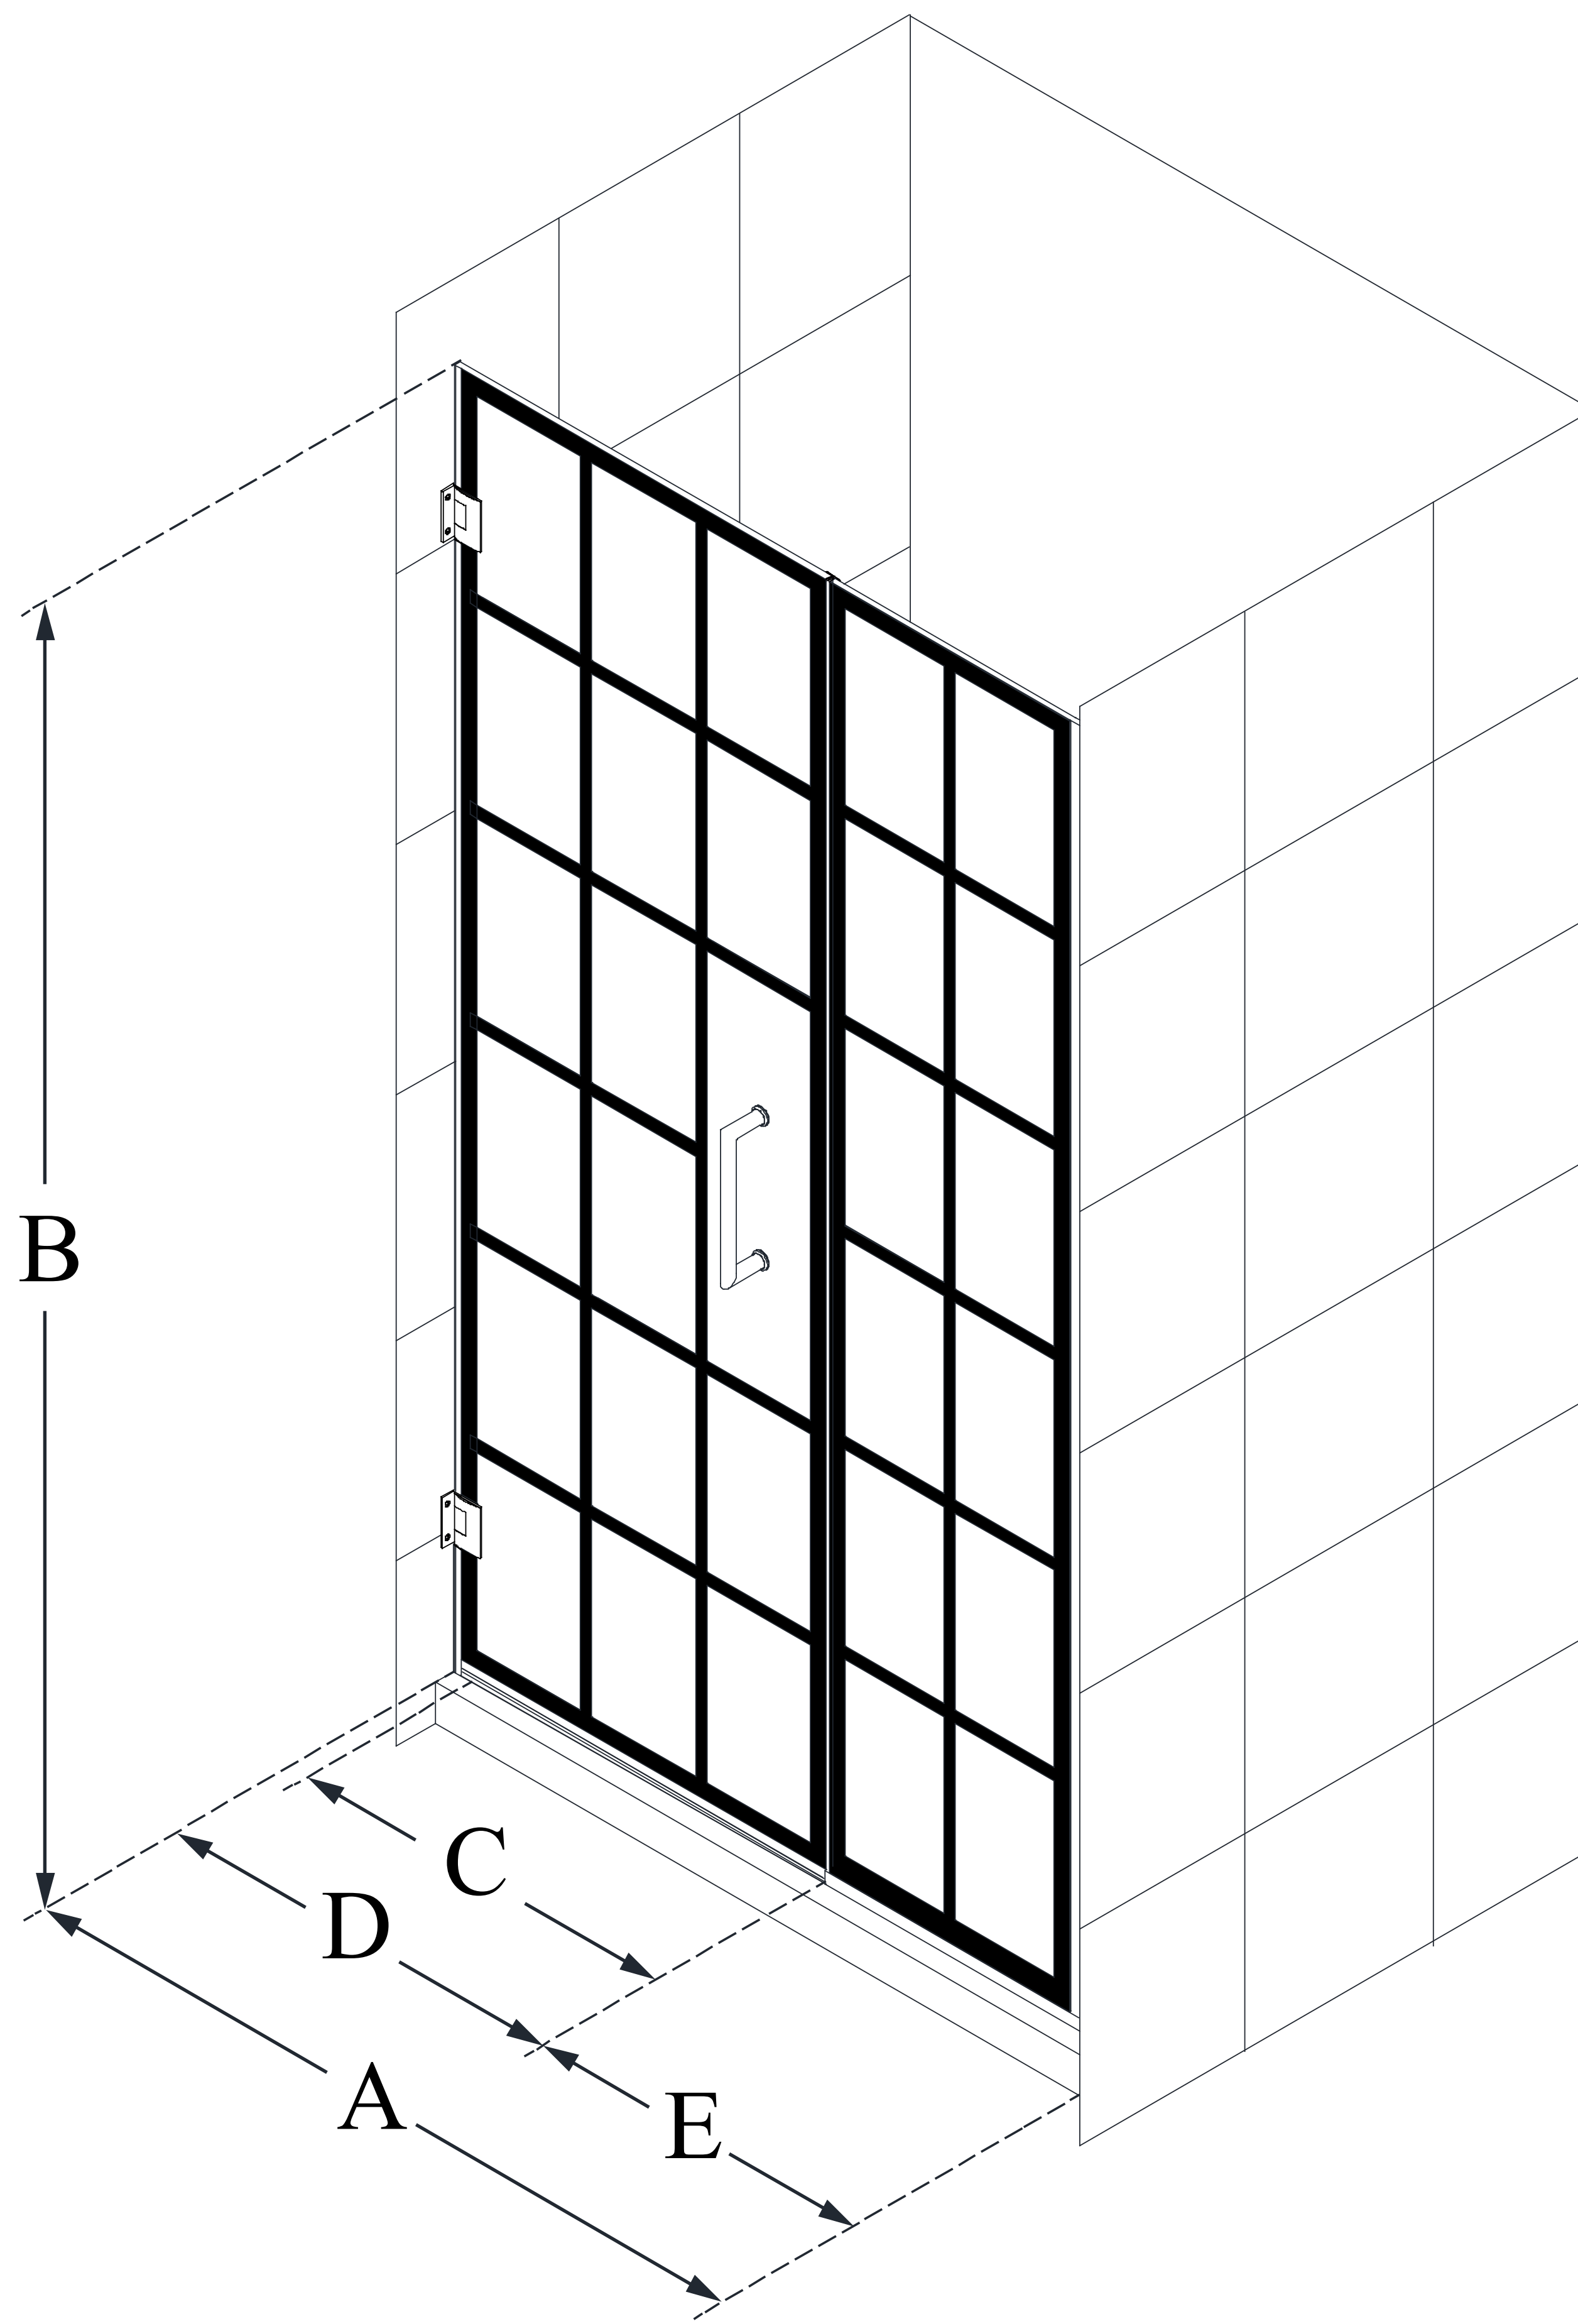

SHDR-2440720-89

UNIDOOR TOULON

DreamLine Unidoor Toulon 40-
40 1/2 in. W x 72 in. H Frameless
Hinged Shower Door

SWING DOOR

CONFIGURATION DIMENSIONS:

A: 40 - 40 1/2 in.

MODEL WIDTH

B: 72 in.

MODEL HEIGHT

C: 22 7/8 in.

ACCESS WIDTH

D: 23 7/8 in.

DOOR WIDTH

E: 16 1/8 in.

INLINE PANEL WIDTH

DreamLine reserves the right to update or modify the hardware or materials pictured without prior notice for the purpose of product improvement and customer satisfaction.