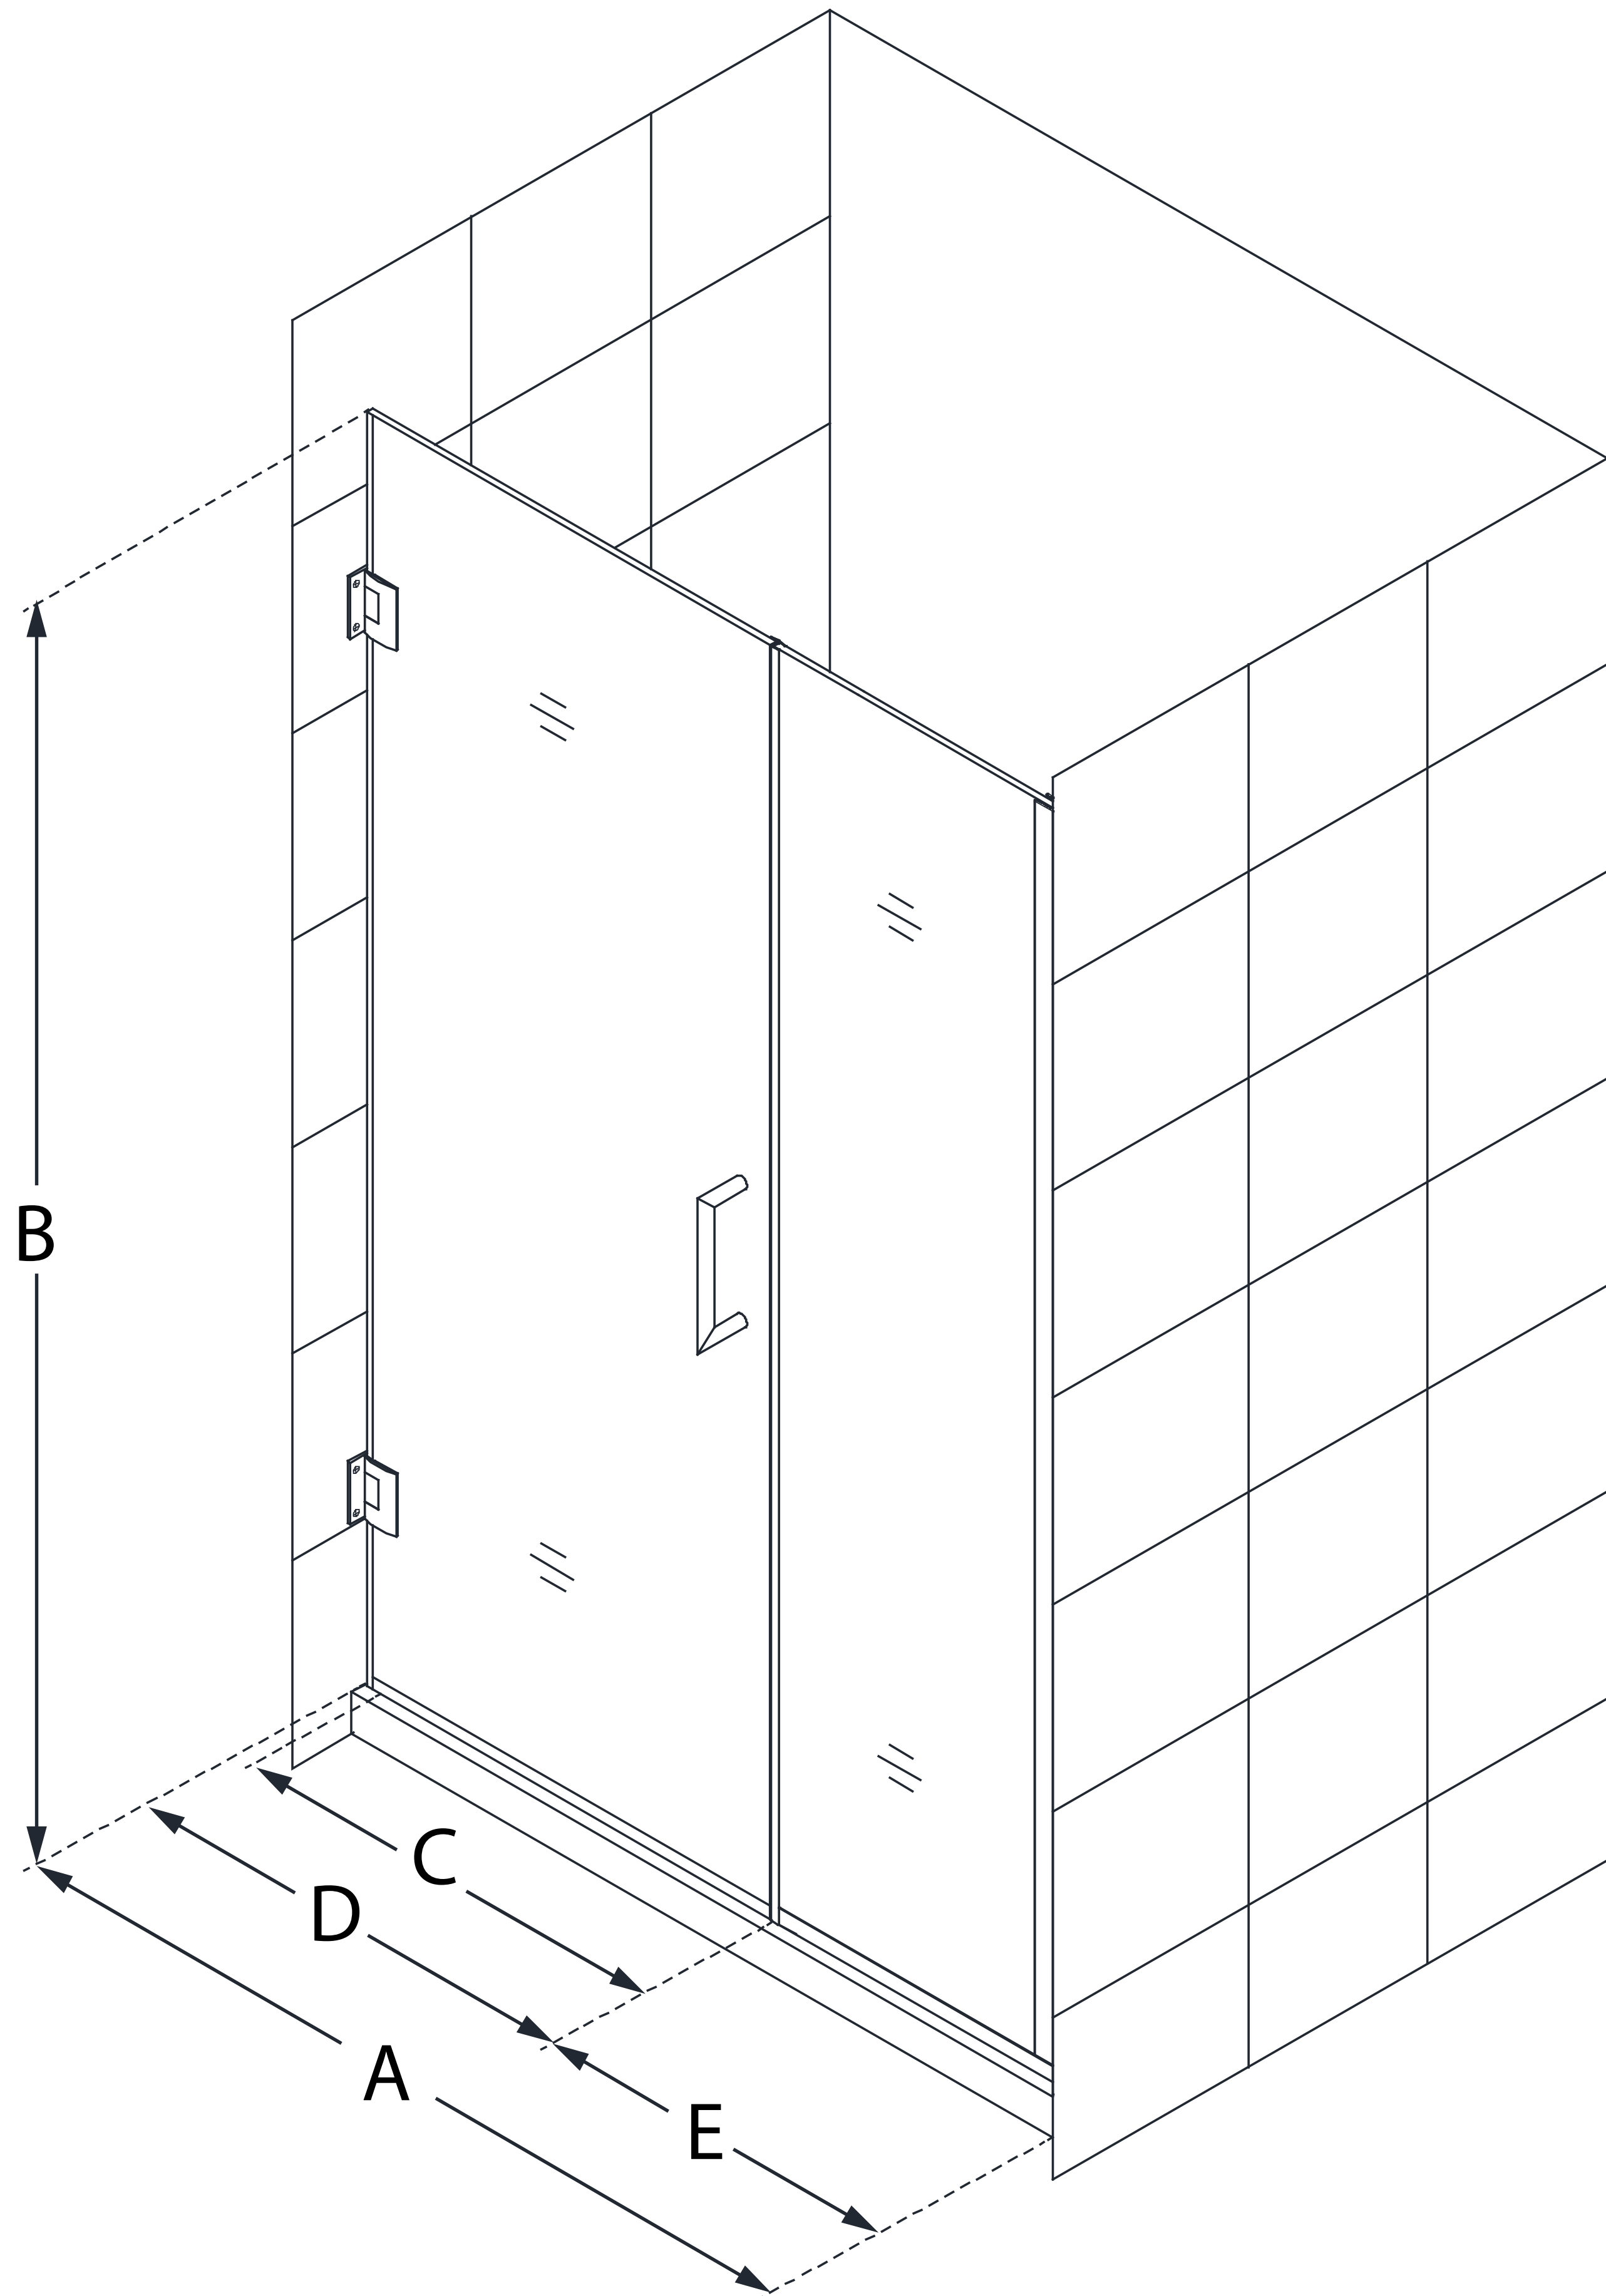

SHDR-245757210

UNIDOOR PLUS

DreamLine Unidoor Plus 57 1/2 - 58
in. W x 72 in. H Frameless Hinged
Shower Door, Clear Glass

SWING DOOR

CONFIGURATION DIMENSIONS:

A: 57 1/2 - 58 in.

MODEL WIDTH

B: 72 in.

MODEL HEIGHT

C: 26 in.

ACCESS WIDTH

D: 27 in.

DOOR WIDTH

E: 30 1/2 in.

INLINE PANEL WIDTH

DreamLine reserves the right to update or modify the hardware or materials pictured without prior notice for the purpose of product improvement and customer satisfaction.