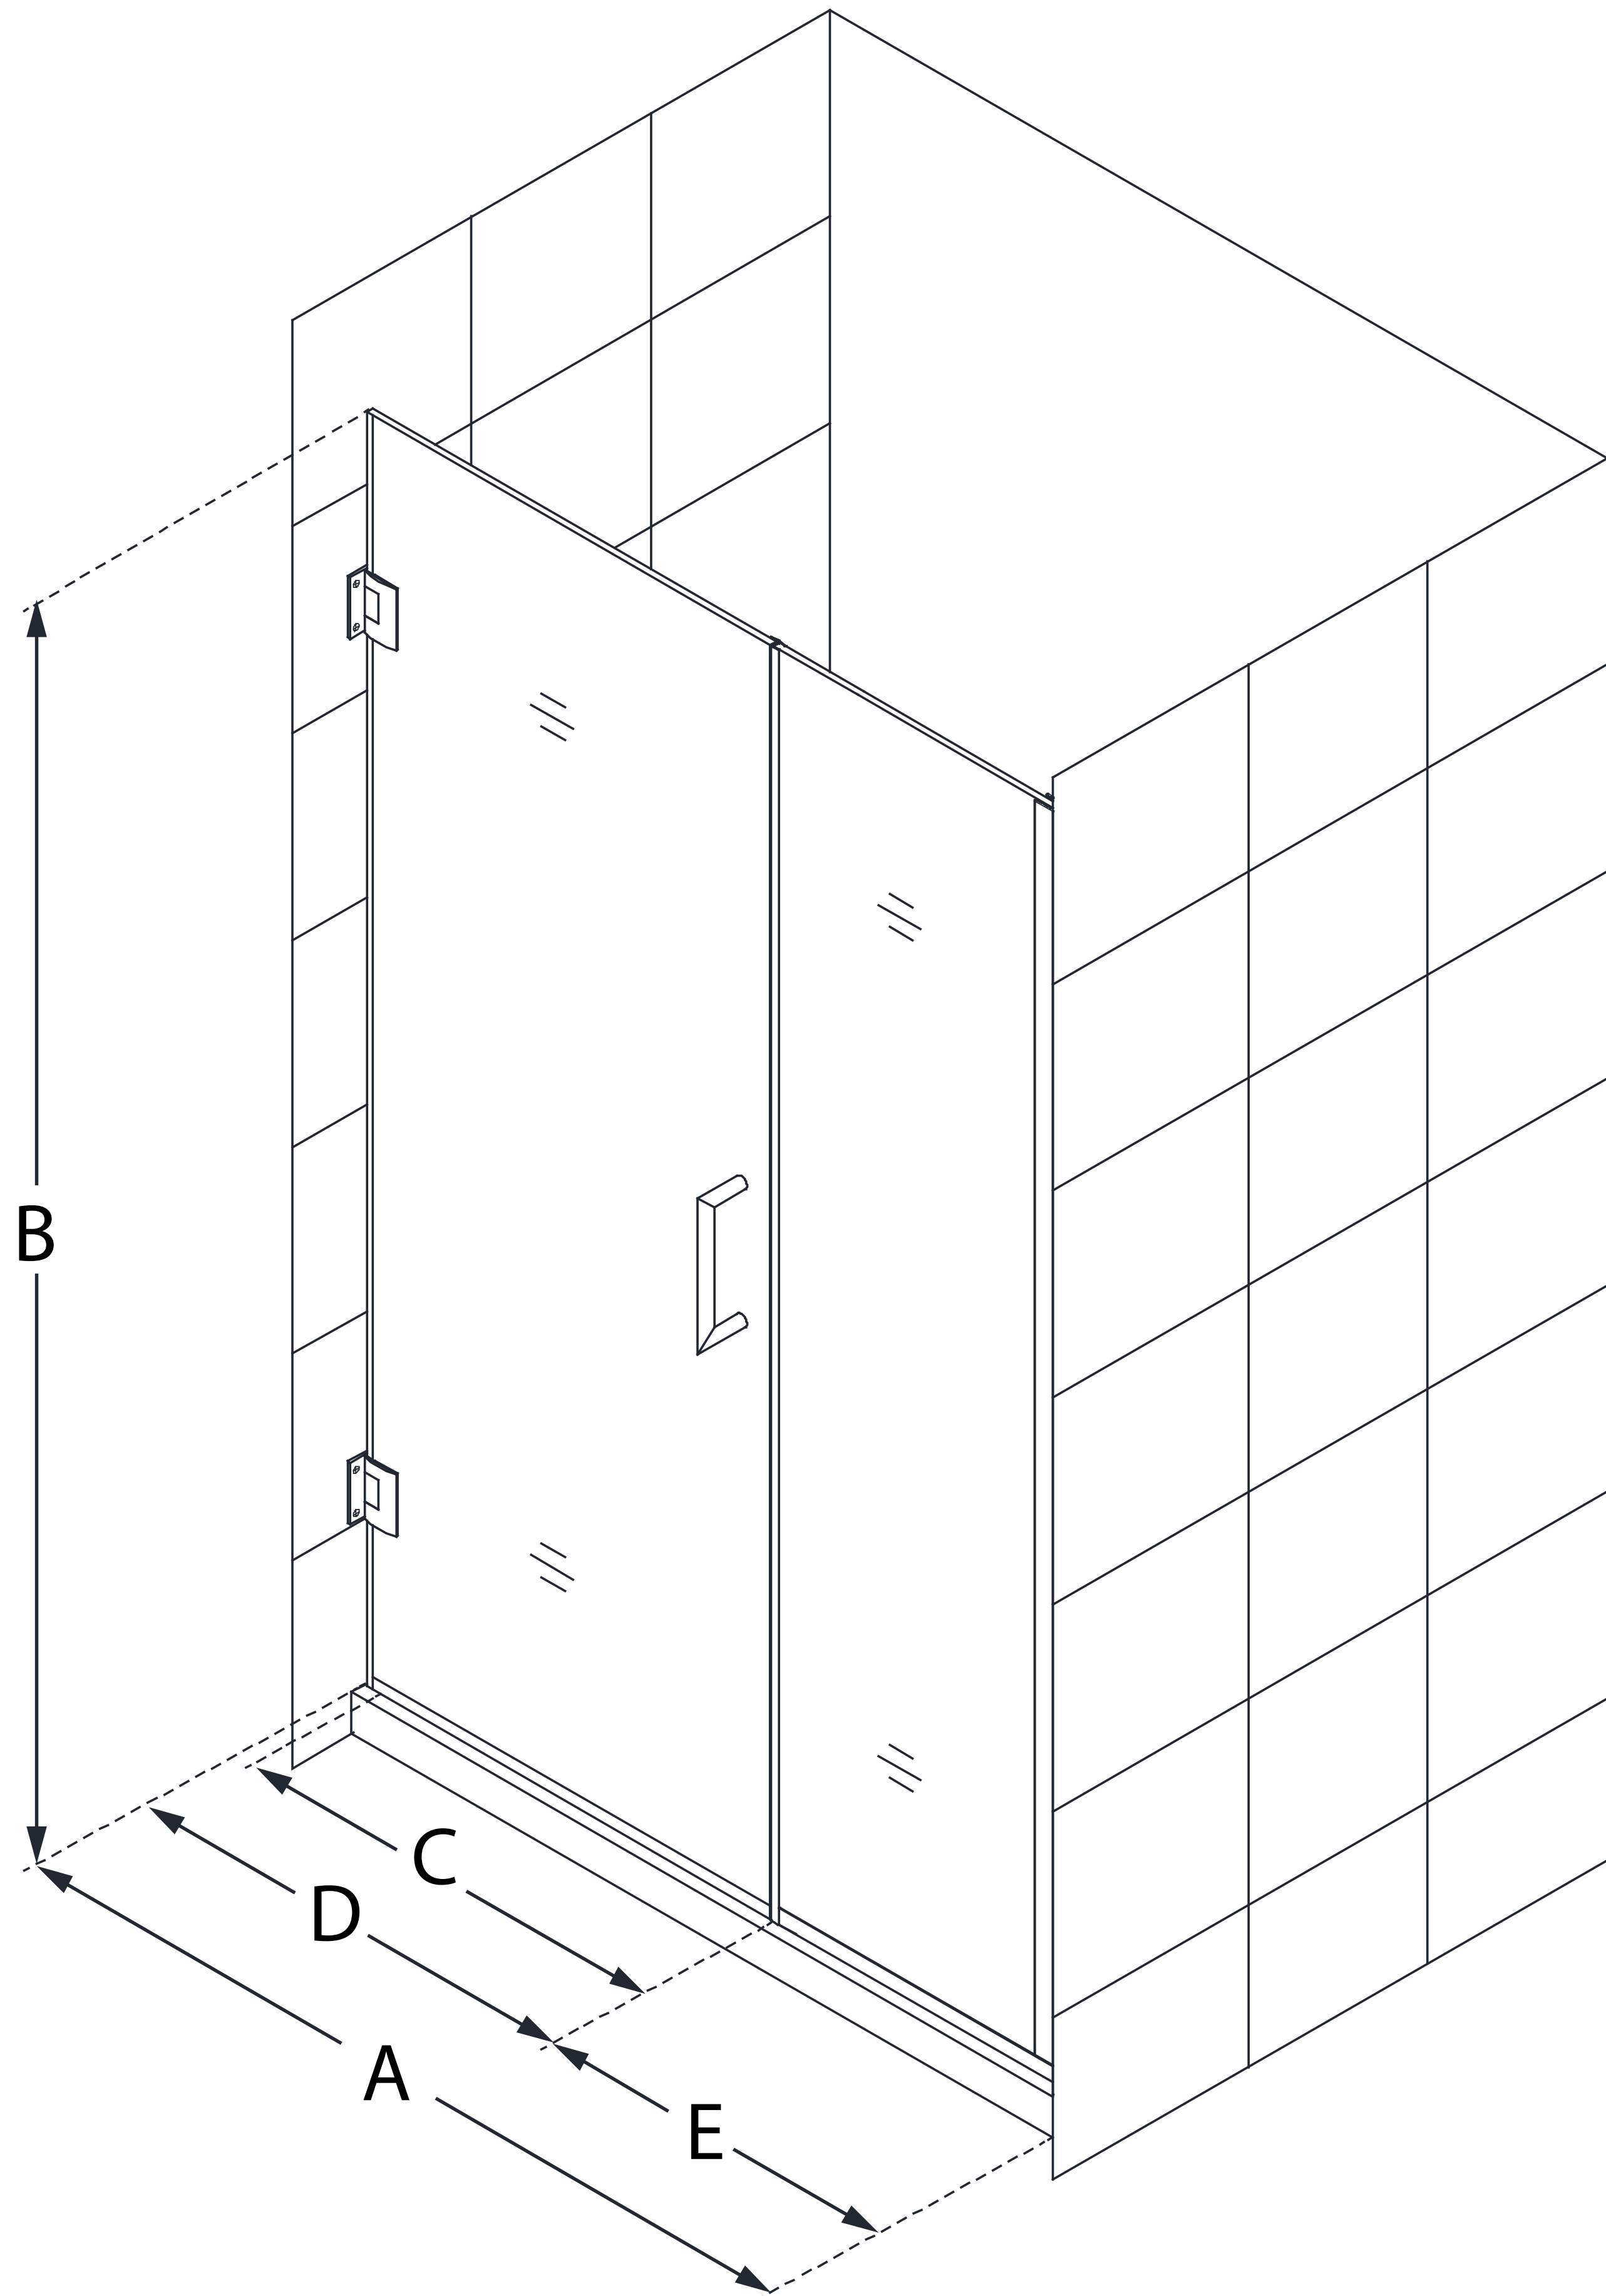

# UNIDOOR PLUS

DreamLine Unidoor Plus 57-57 1/2  
in. W x 72 in. H Frameless Hinged  
Shower Door, Clear Glass

**SWING DOOR**

## CONFIGURATION DIMENSIONS:

**A: 57 - 57 1/2 in.**

MODEL WIDTH

**B: 72 in.**

MODEL HEIGHT

**C: 26 in.**

ACCESS WIDTH

**D: 27 in.**

DOOR WIDTH

**E: 30 in.**

INLINE PANEL WIDTH

DreamLine reserves the right to update or modify the hardware or materials pictured without prior notice for the purpose of product improvement and customer satisfaction.