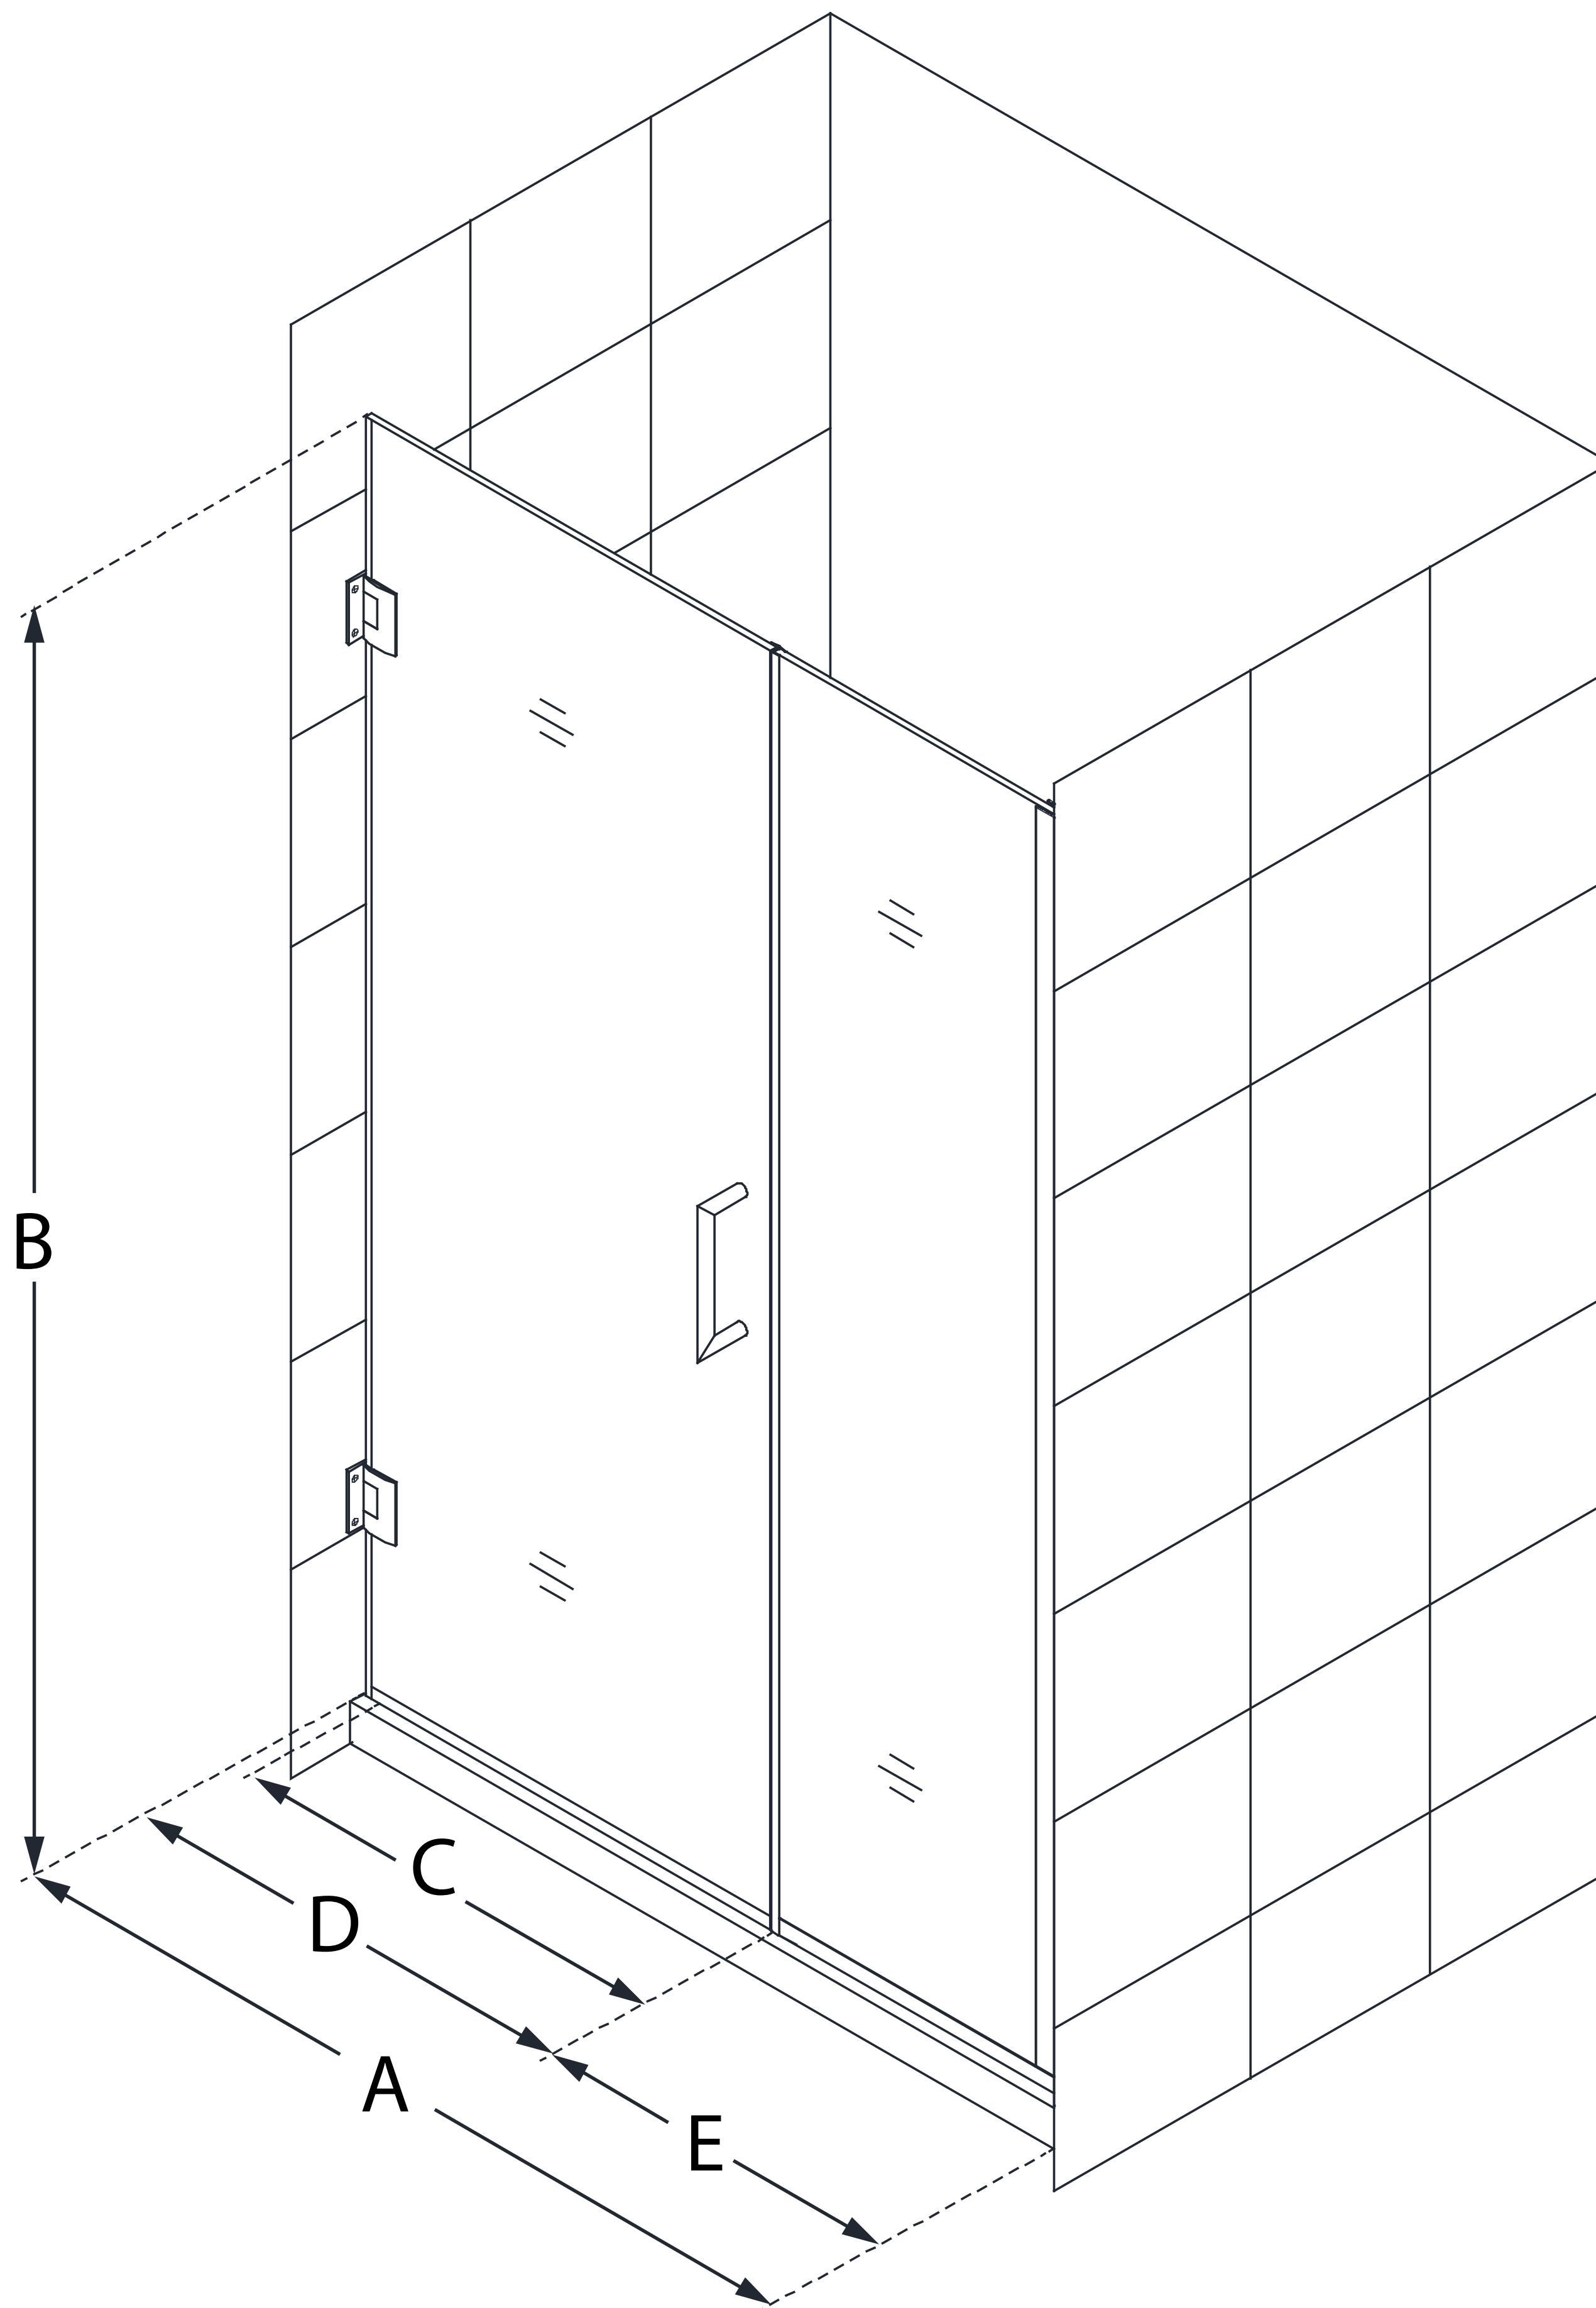

# UNIDOOR PLUS

DreamLine Unidoor Plus 47-47 1/2  
in. W x 72 in. H Frameless Hinged  
Shower Door, Clear Glass

**SWING DOOR**

## CONFIGURATION DIMENSIONS:

**A: 47 - 47 1/2 in.**

MODEL WIDTH

**B: 72 in.**

MODEL HEIGHT

**C: 24 in.**

ACCESS WIDTH

**D: 25 in.**

DOOR WIDTH

**E: 22 in.**

INLINE PANEL WIDTH

DreamLine reserves the right to update or modify the hardware or materials pictured without prior notice for the purpose of product improvement and customer satisfaction.