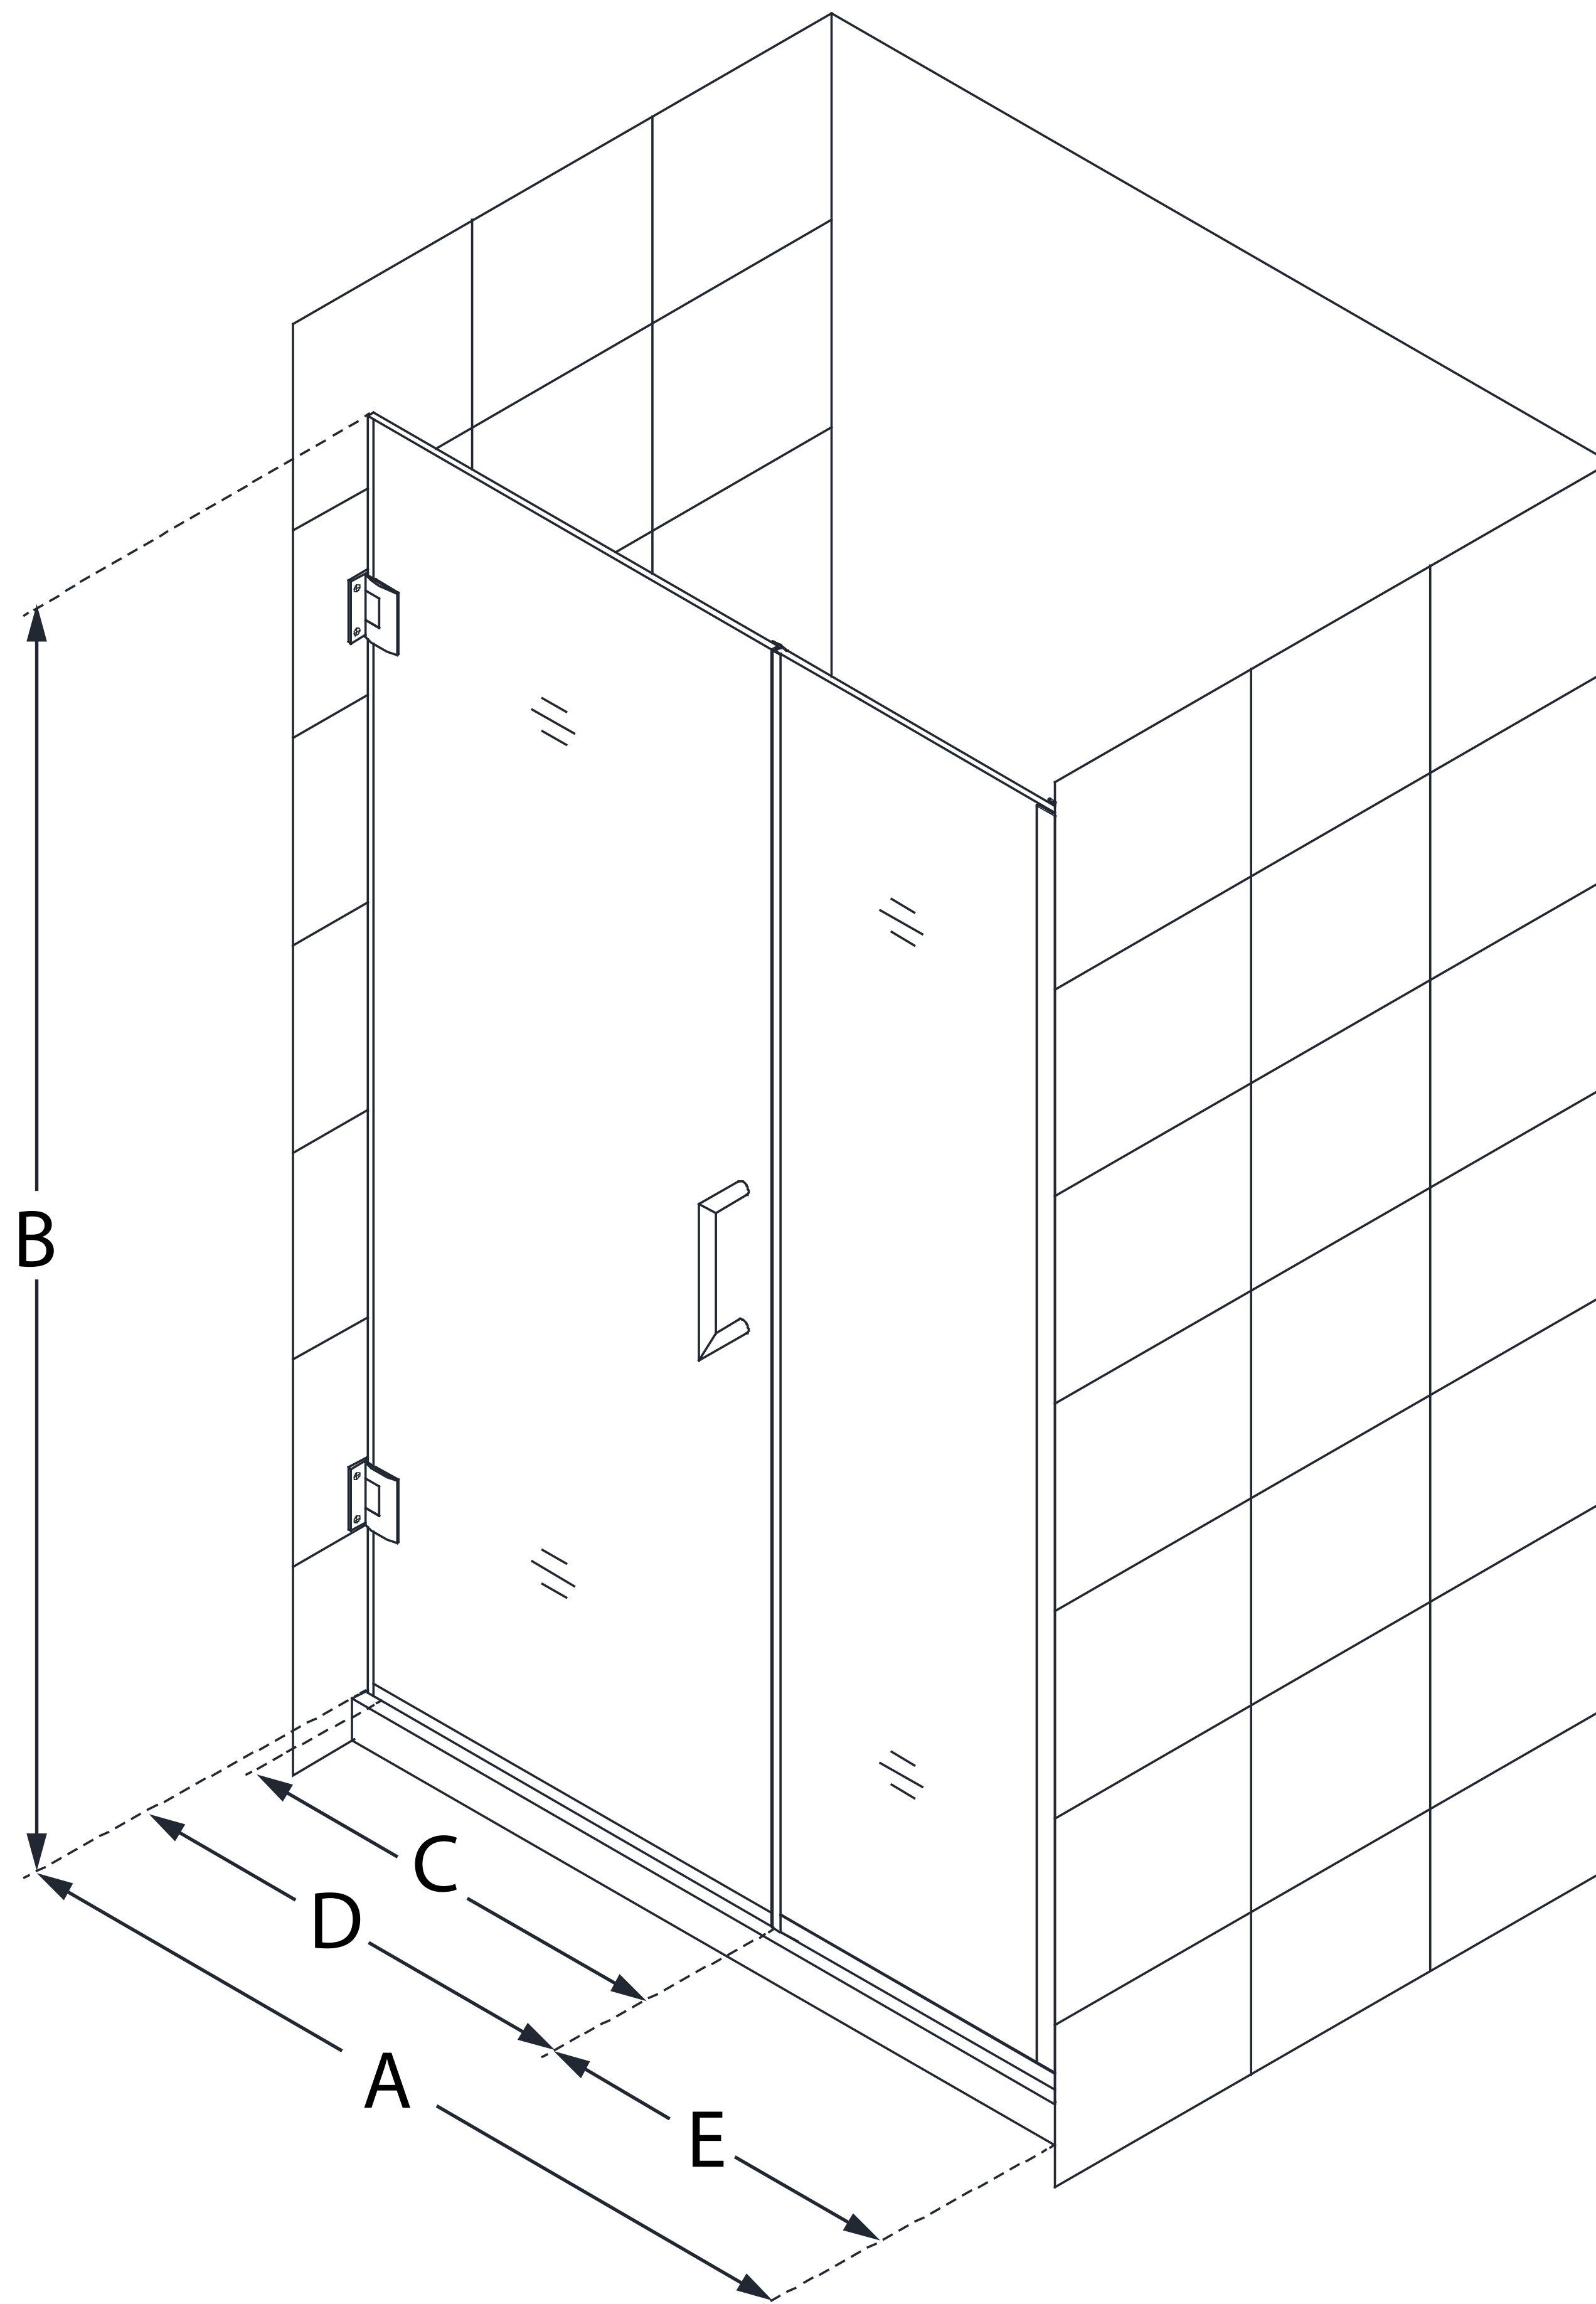

SHDR-245307210

UNIDOOR PLUS

DreamLine Unidoor Plus 53-53 1/2
in. W x 72 in. H Frameless Hinged
Shower Door, Clear Glass

SWING DOOR

CONFIGURATION DIMENSIONS:

A: 53 - 53 1/2 in.

MODEL WIDTH

B: 72 in.

MODEL HEIGHT

C: 22 in.

ACCESS WIDTH

D: 23 in.

DOOR WIDTH

E: 30 in.

INLINE PANEL WIDTH

DreamLine reserves the right to update or modify the hardware or materials pictured without prior notice for the purpose of product improvement and customer satisfaction.