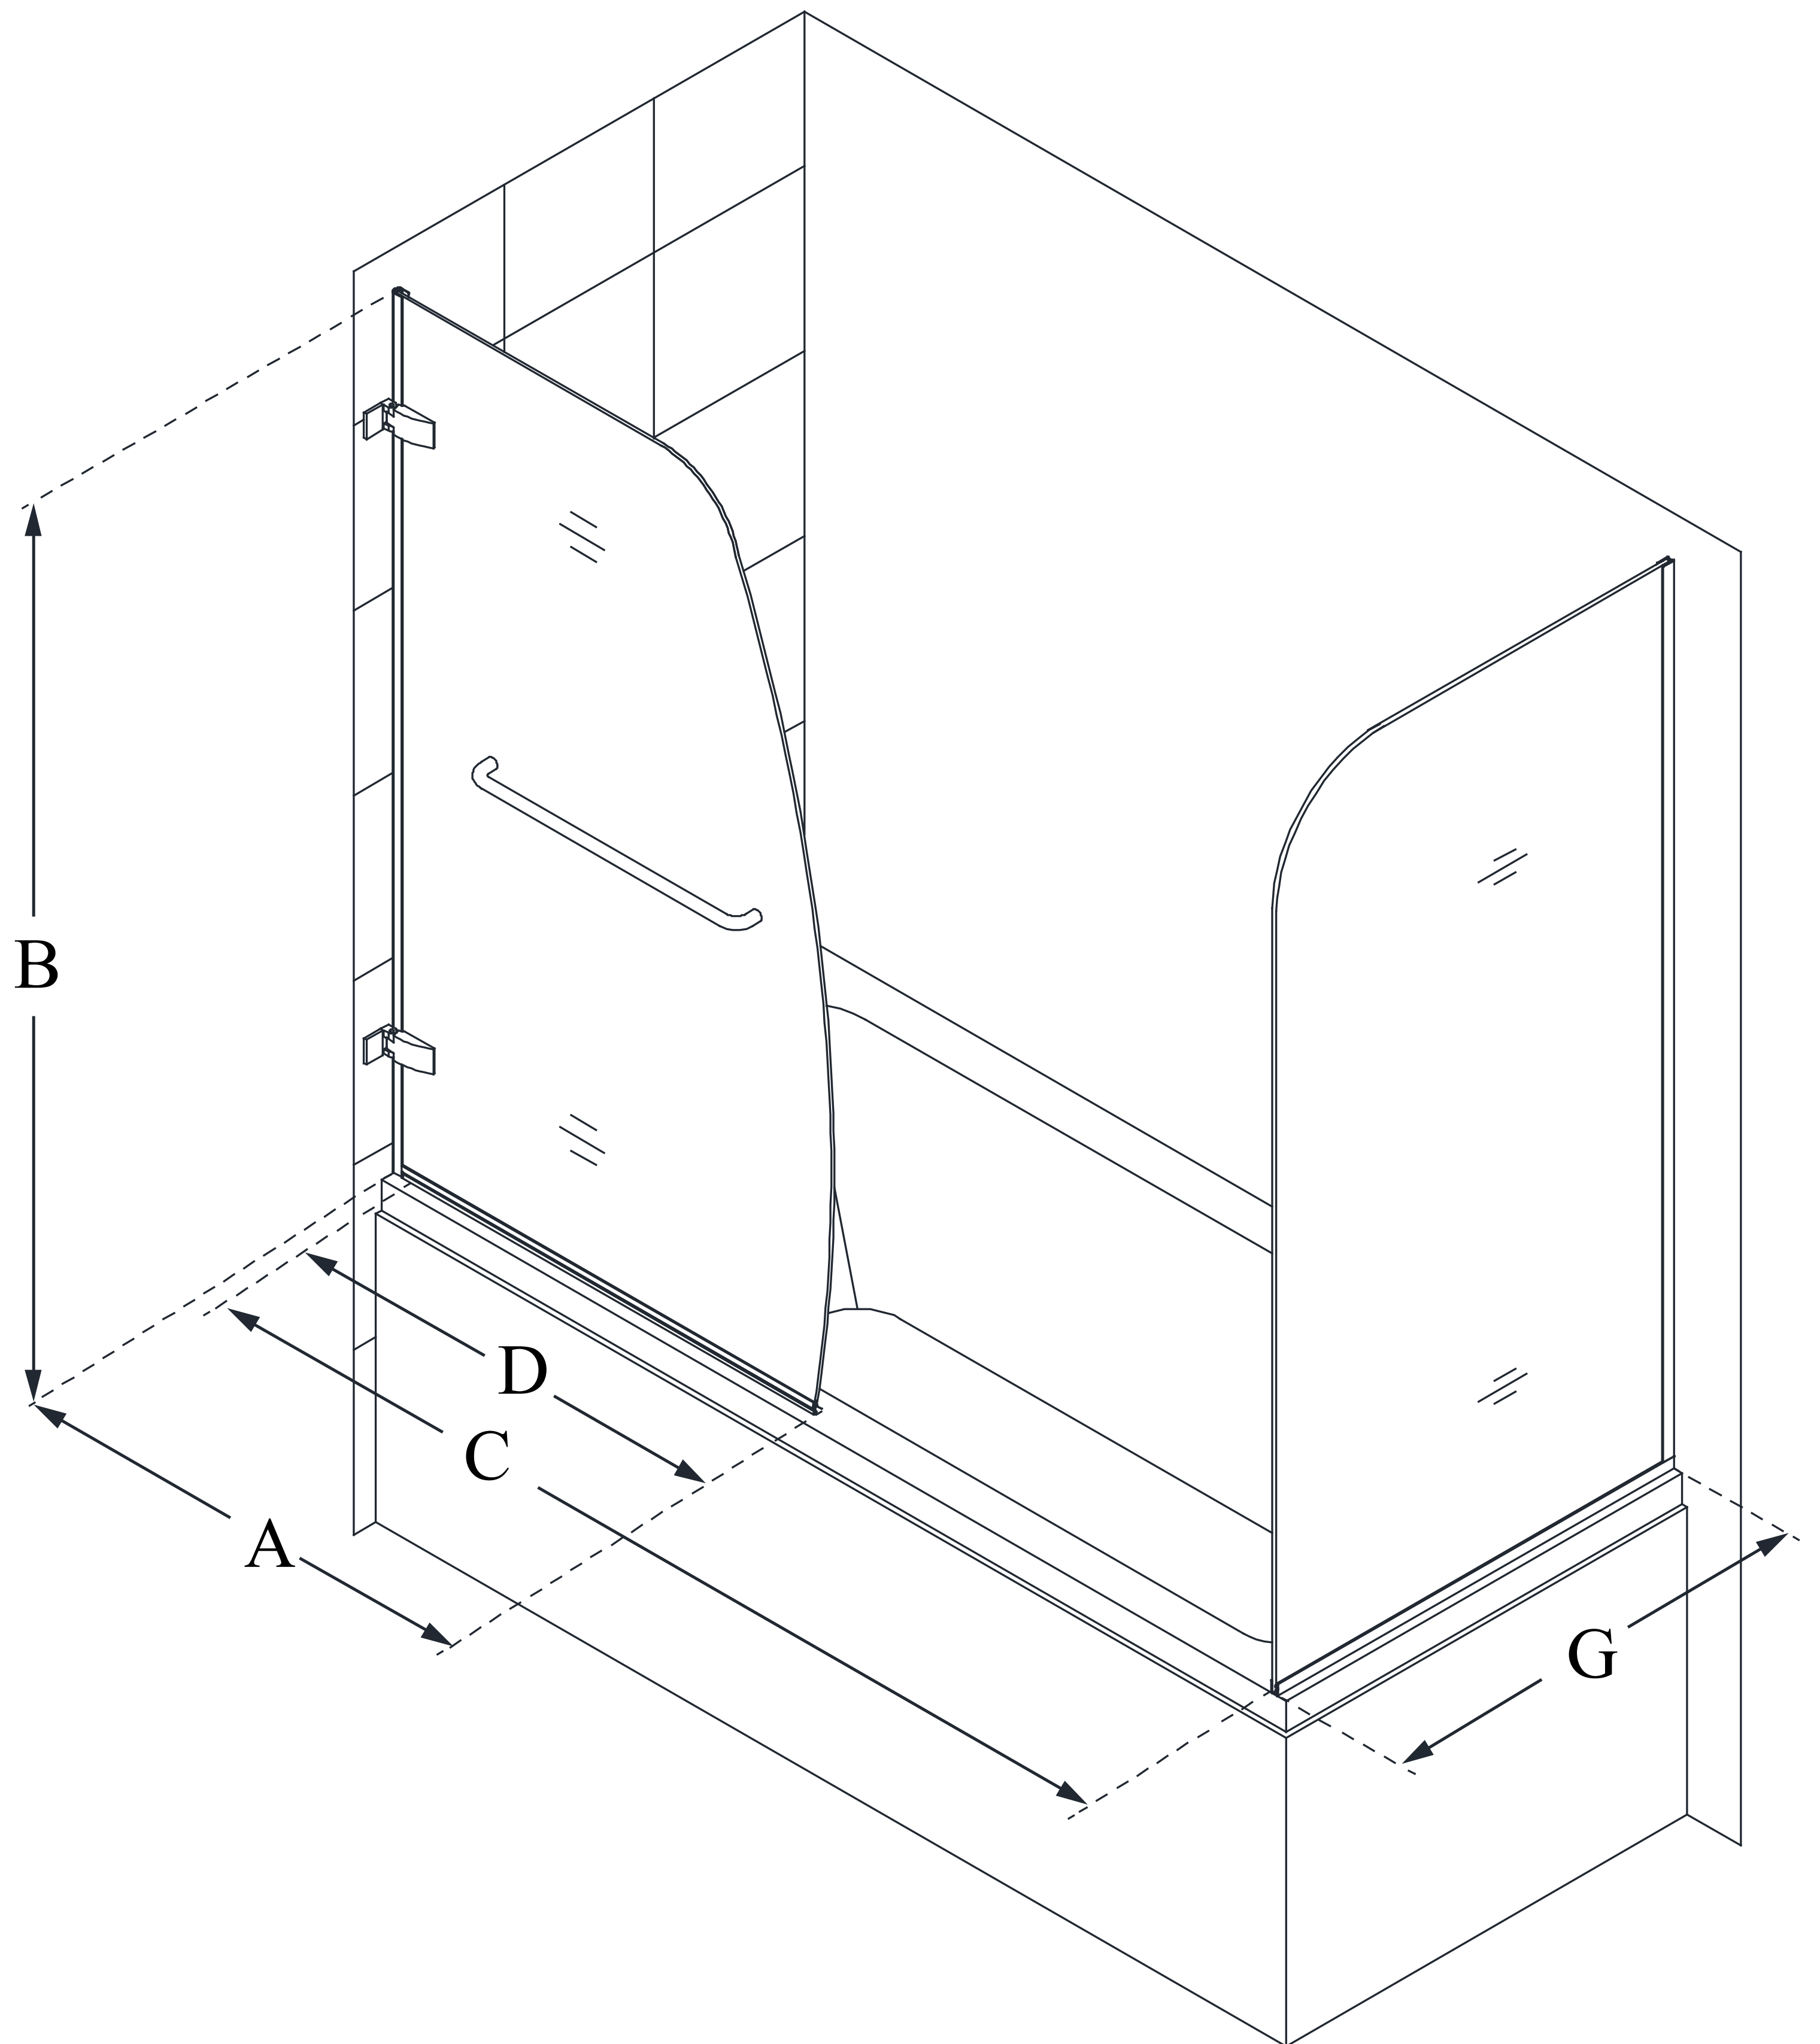

SHDR-3534586-RT

AQUA UNO

DreamLine Aqua Uno 56-60 in. W x
30 in. D x 58 in. H Frameless Hinged
Tub Door with Return Panel

SWING DOOR

CONFIGURATION DIMENSIONS:

A: 34 5/16 in.

MODEL WIDTH

B: 58 in.

MODEL HEIGHT

C: 59 1/2 in. (in a 60 in. opening)

ACCESS WIDTH

D: 34 in.

DOOR WIDTH

G: 30 in.

RETURN PANEL WIDTH

DreamLine reserves the right to update or modify the hardware or materials pictured without prior notice for the purpose of product improvement and customer satisfaction.