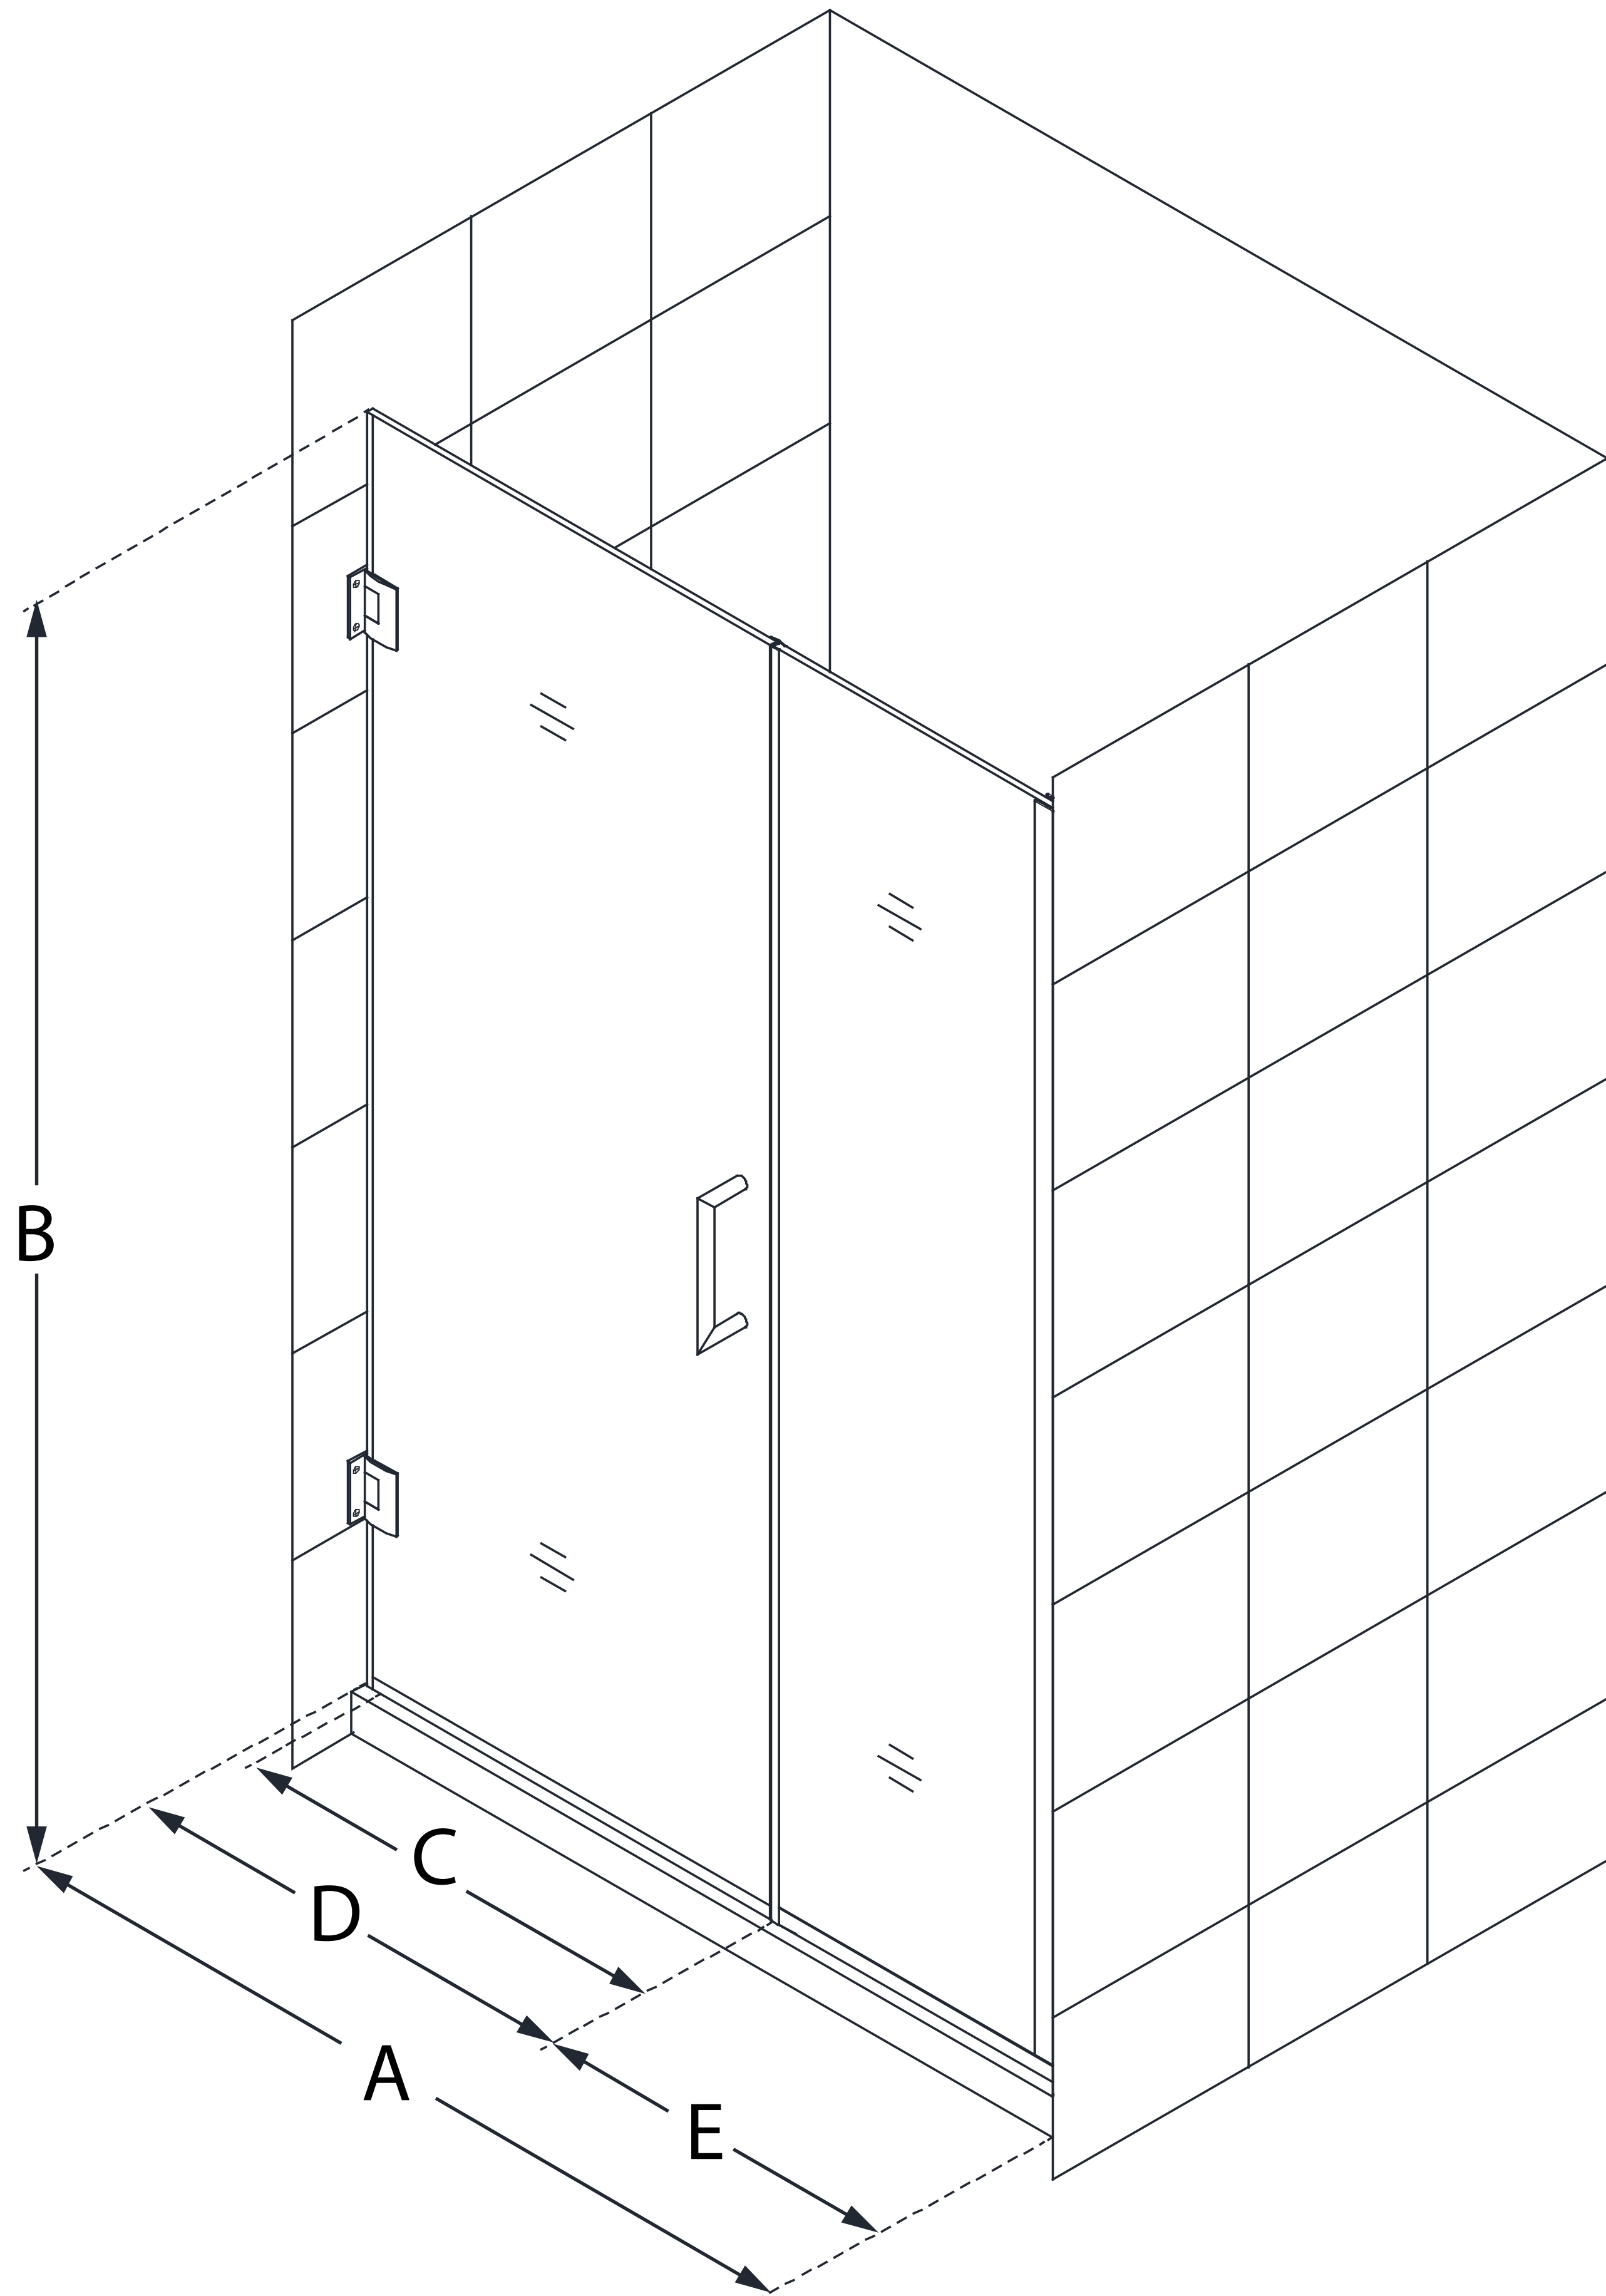

SHDR-244007210

UNIDOOR PLUS

DreamLine Unidoor Plus 40-40 1/2
in. W x 72 in. H Frameless Hinged
Shower Door, Clear Glass

SWING DOOR

CONFIGURATION DIMENSIONS:

A: 40 - 40 1/2 in.

MODEL WIDTH

B: 72 in.

MODEL HEIGHT

C: 25 in.

ACCESS WIDTH

D: 26 in.

DOOR WIDTH

E: 14 in.

INLINE PANEL WIDTH

DreamLine reserves the right to update or modify the hardware or materials pictured without prior notice for the purpose of product improvement and customer satisfaction.