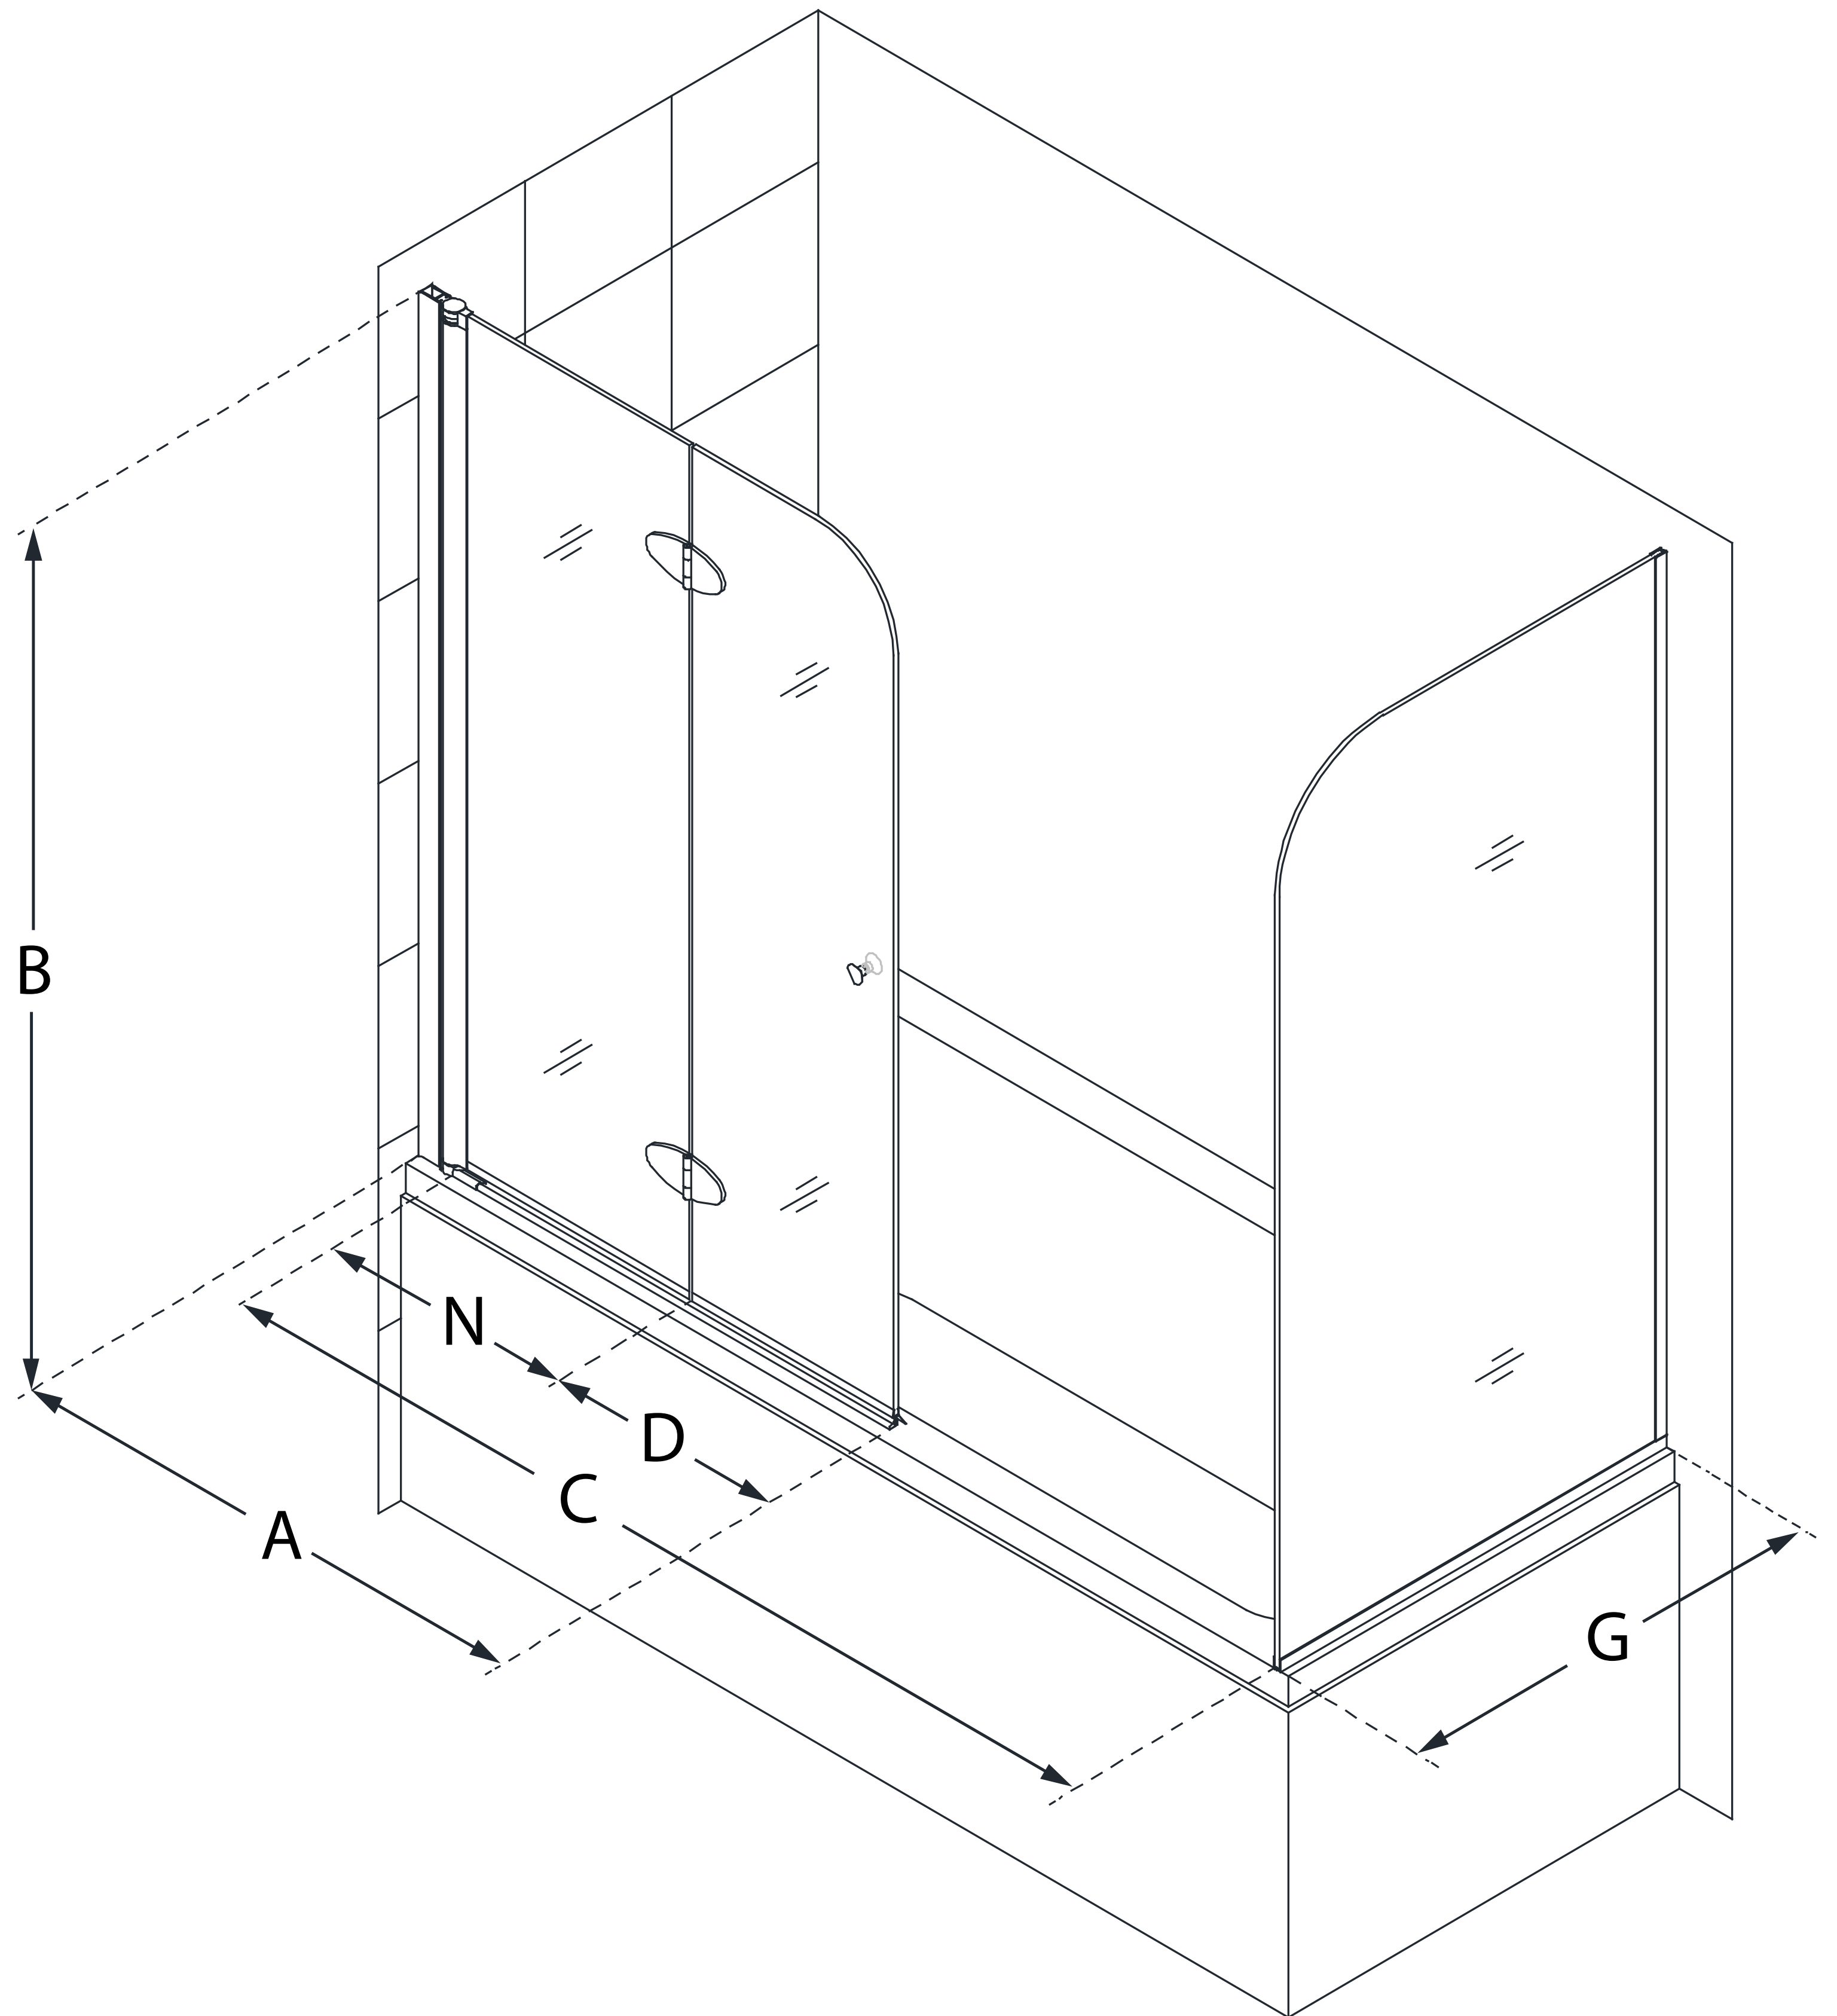

# AQUA FOLD

DreamLine Aqua Fold 56-60 in.  
W x 30 in. D x 58 in. H Frameless  
Hinged Tub Door with Return Panel

**BI-FOLD DOOR**

## CONFIGURATION DIMENSIONS:

**A: 36 in.**

MODEL WIDTH

**B: 58 in.**

MODEL HEIGHT

**C: 57 in. (in a 60 in. opening)**

ACCESS WIDTH

**D: 15 7/8 in.**

DOOR WIDTH

**G: 30 in.**

RETURN PANEL WIDTH

**N: 16 15/16 in.**

HINGE PANEL WIDTH

DreamLine reserves the right to update or modify the hardware or materials pictured without prior notice for the purpose of product improvement and customer satisfaction.