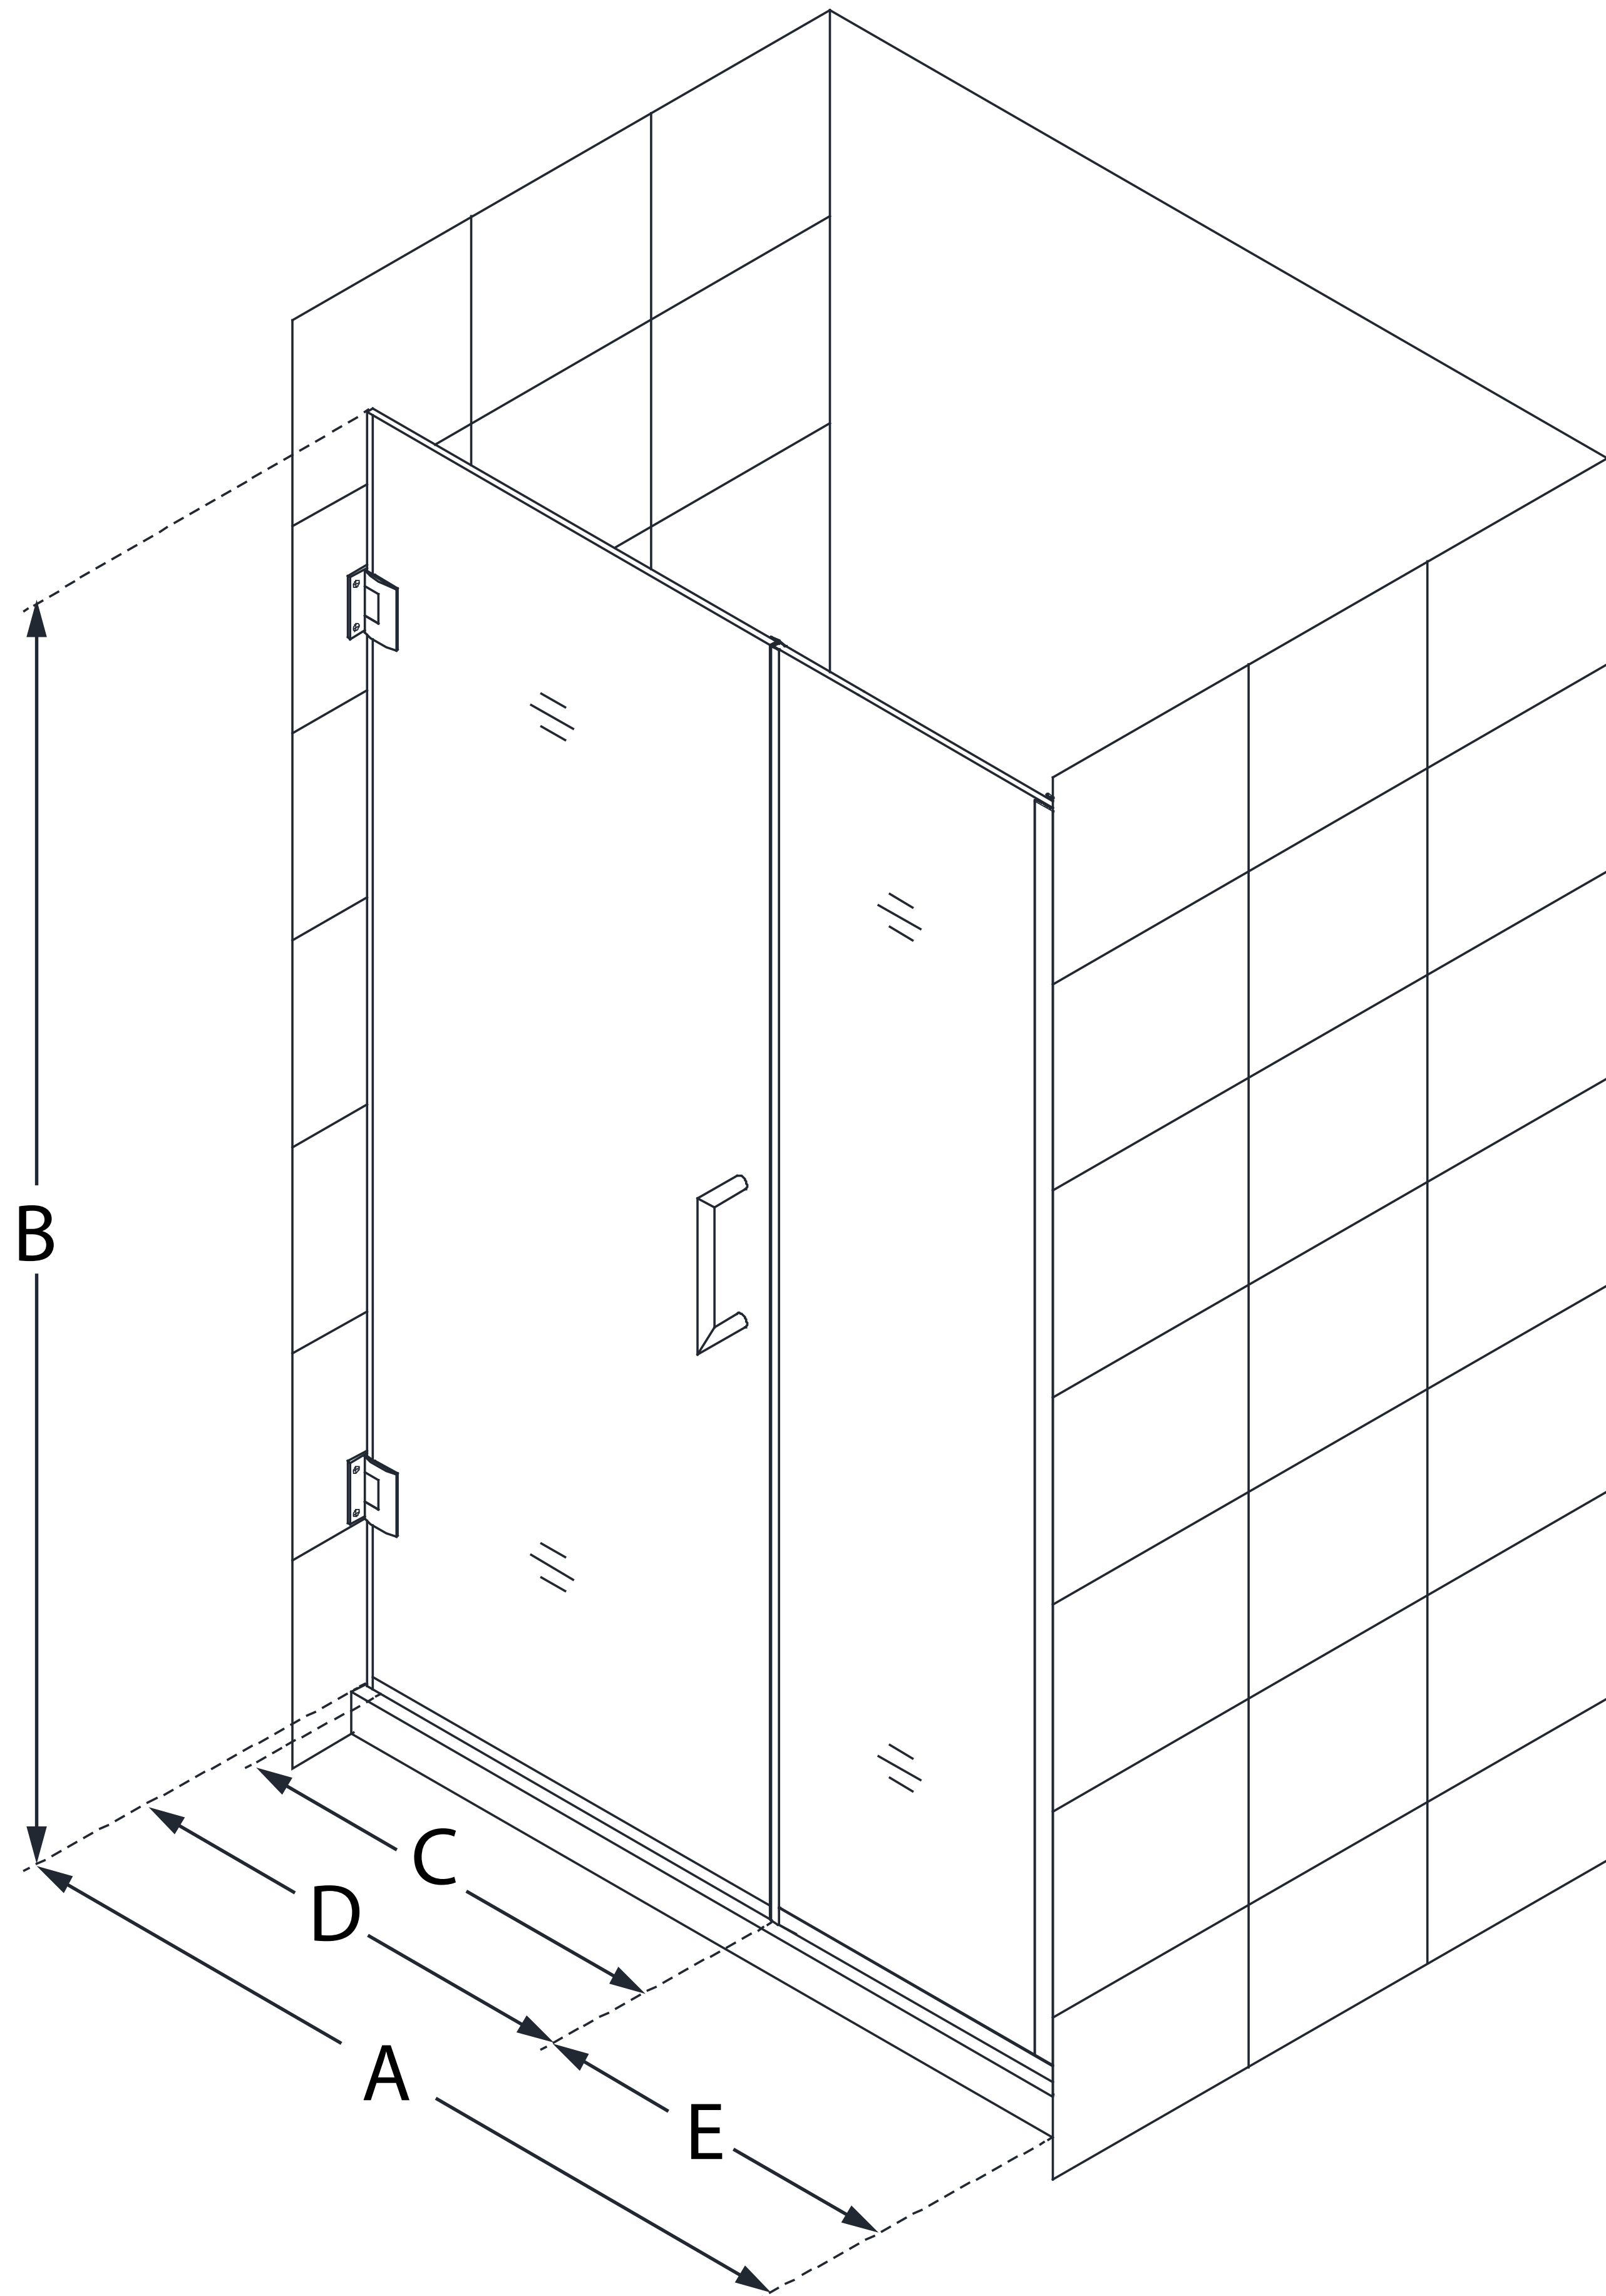

# UNIDOOR PLUS

DreamLine Unidoor Plus 45-45 1/2  
in. W x 72 in. H Frameless Hinged  
Shower Door, Clear Glass

**SWING DOOR**

## CONFIGURATION DIMENSIONS:

**A: 45 - 45 1/2 in.**

MODEL WIDTH

**B: 72 in.**

MODEL HEIGHT

**C: 22 in.**

ACCESS WIDTH

**D: 23 in.**

DOOR WIDTH

**E: 22 in.**

INLINE PANEL WIDTH

DreamLine reserves the right to update or modify the hardware or materials pictured without prior notice for the purpose of product improvement and customer satisfaction.