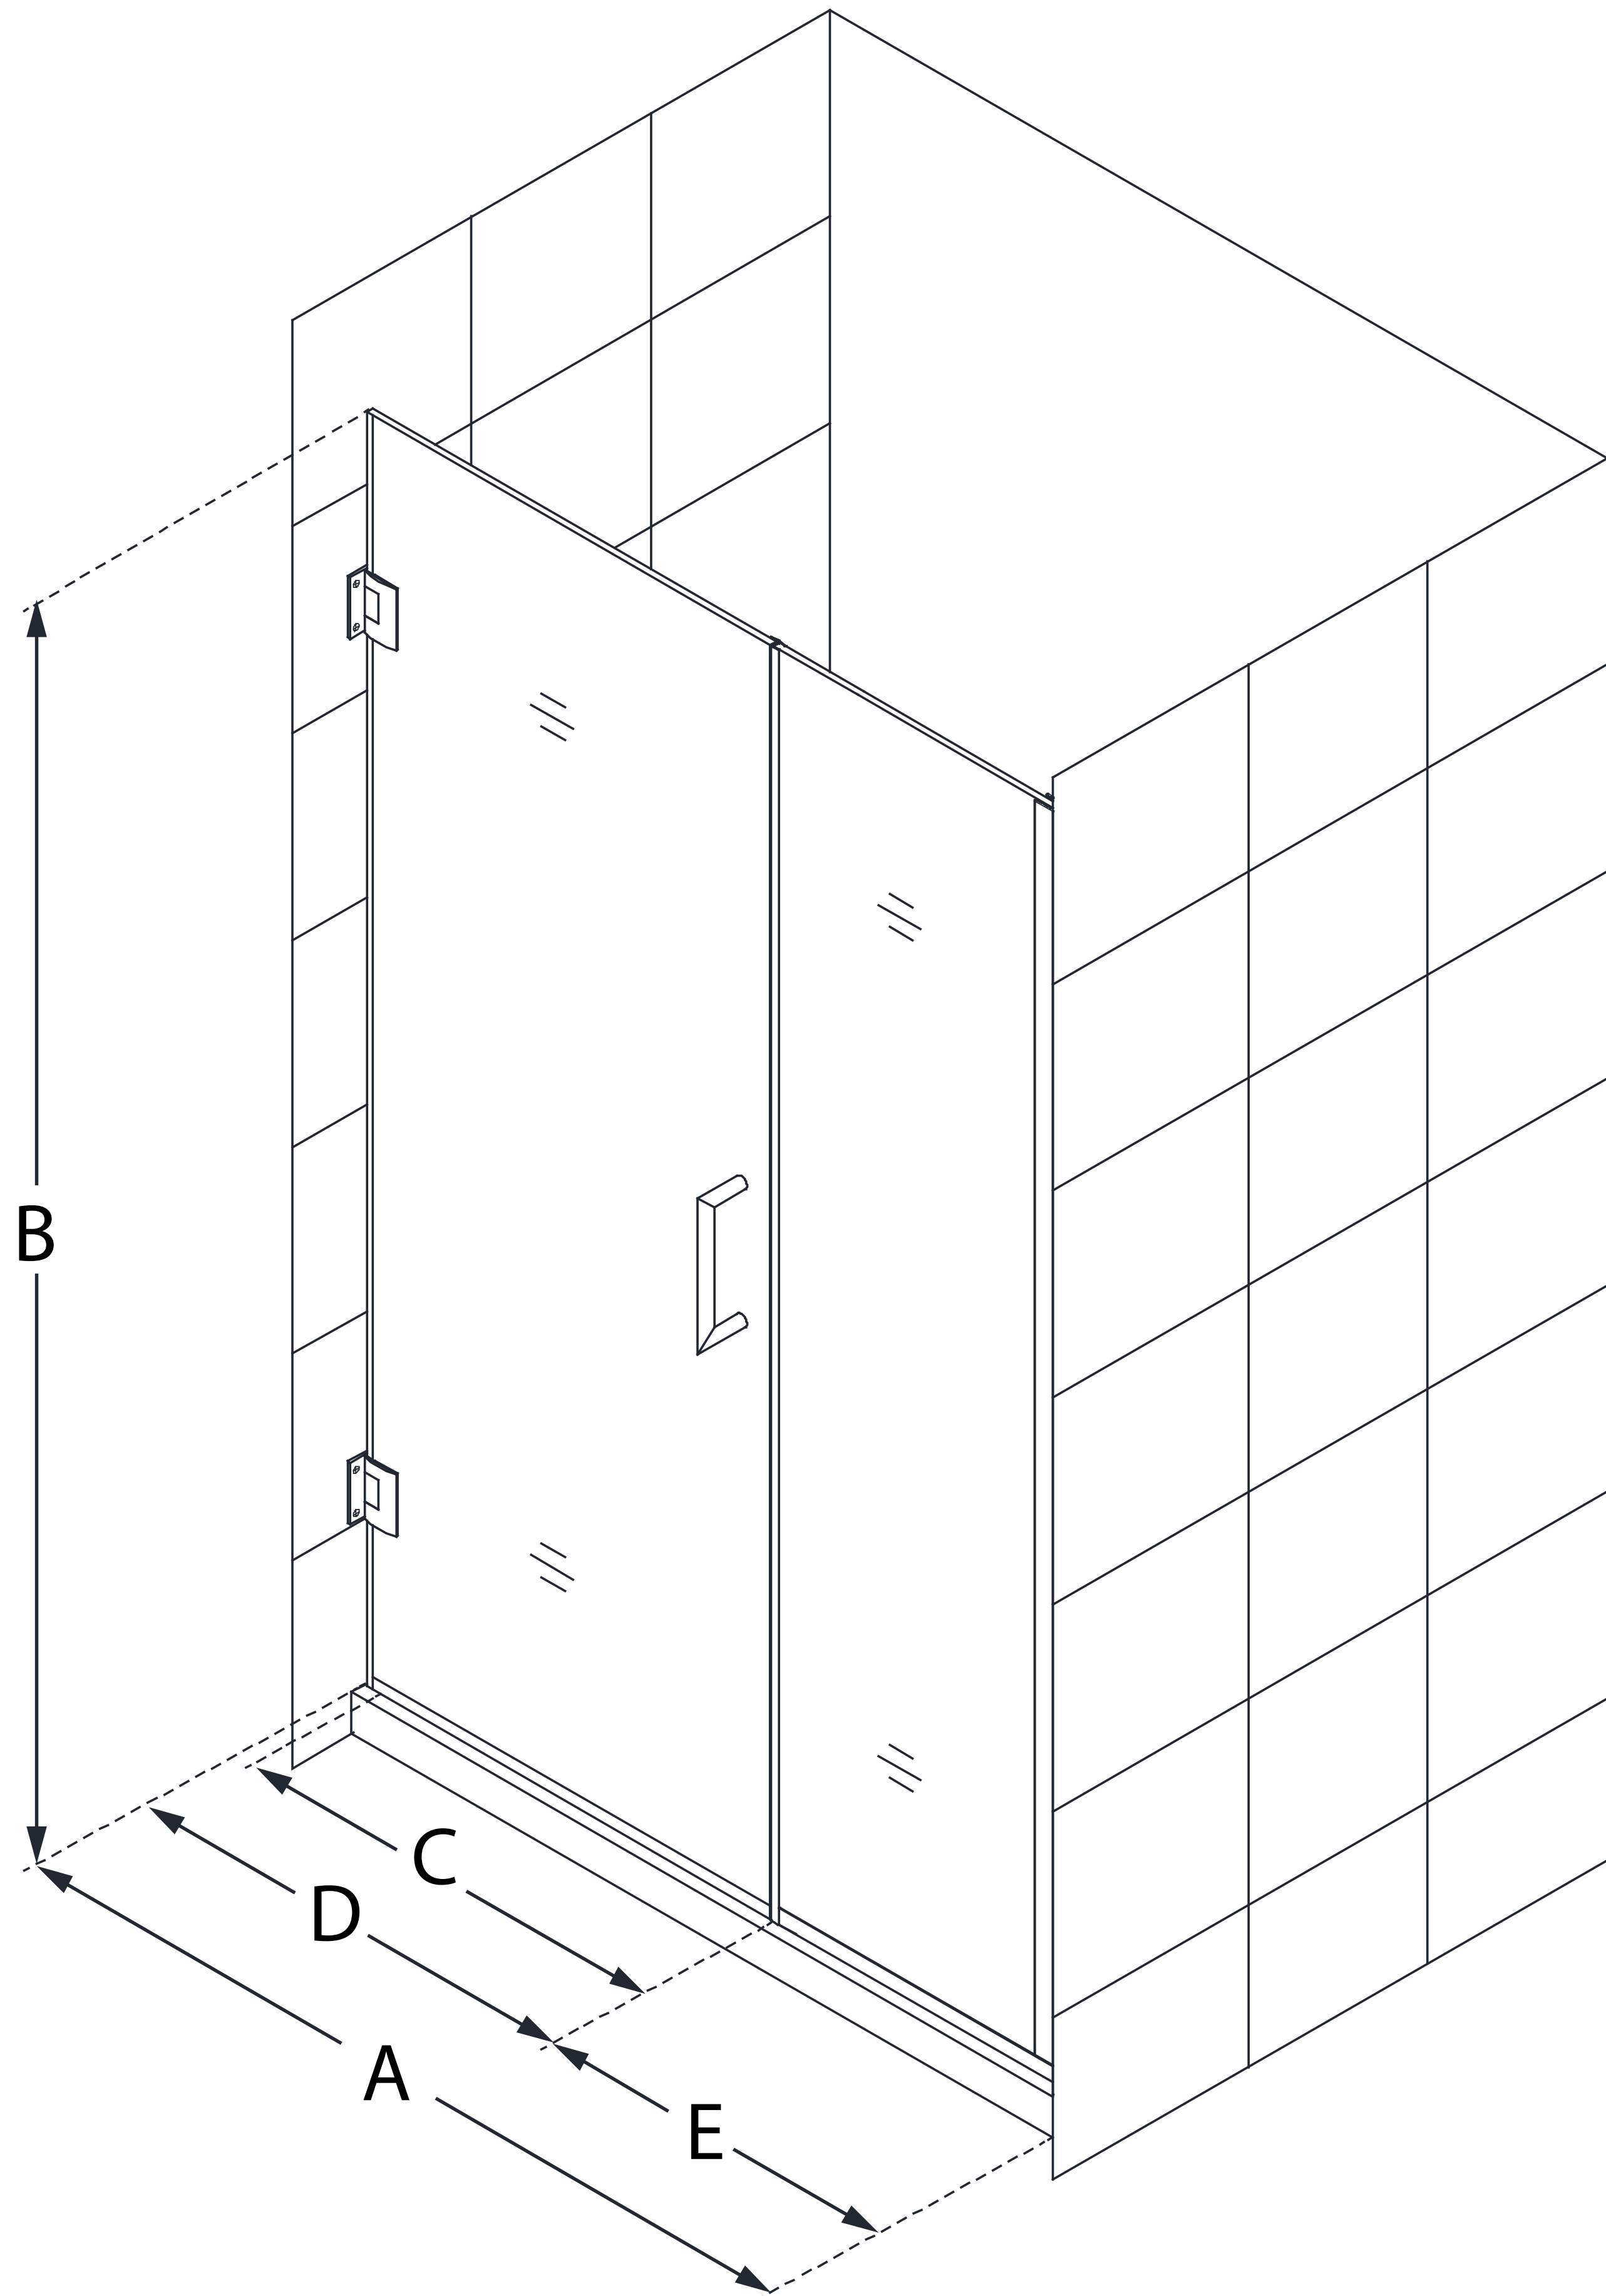

SHDR-243457210

UNIDOOR PLUS

DreamLine Unidoor Plus 34 1/2 - 37
in. W x 72 in. H Frameless Hinged
Shower Door, Clear Glass

SWING DOOR

CONFIGURATION DIMENSIONS:

A: 34 1/2 - 35 in.

MODEL WIDTH

B: 72 in.

MODEL HEIGHT

C: 27 in.

ACCESS WIDTH

D: 28 in.

DOOR WIDTH

E: 6 1/2 in.

INLINE PANEL WIDTH

DreamLine reserves the right to update or modify the hardware or materials pictured without prior notice for the purpose of product improvement and customer satisfaction.