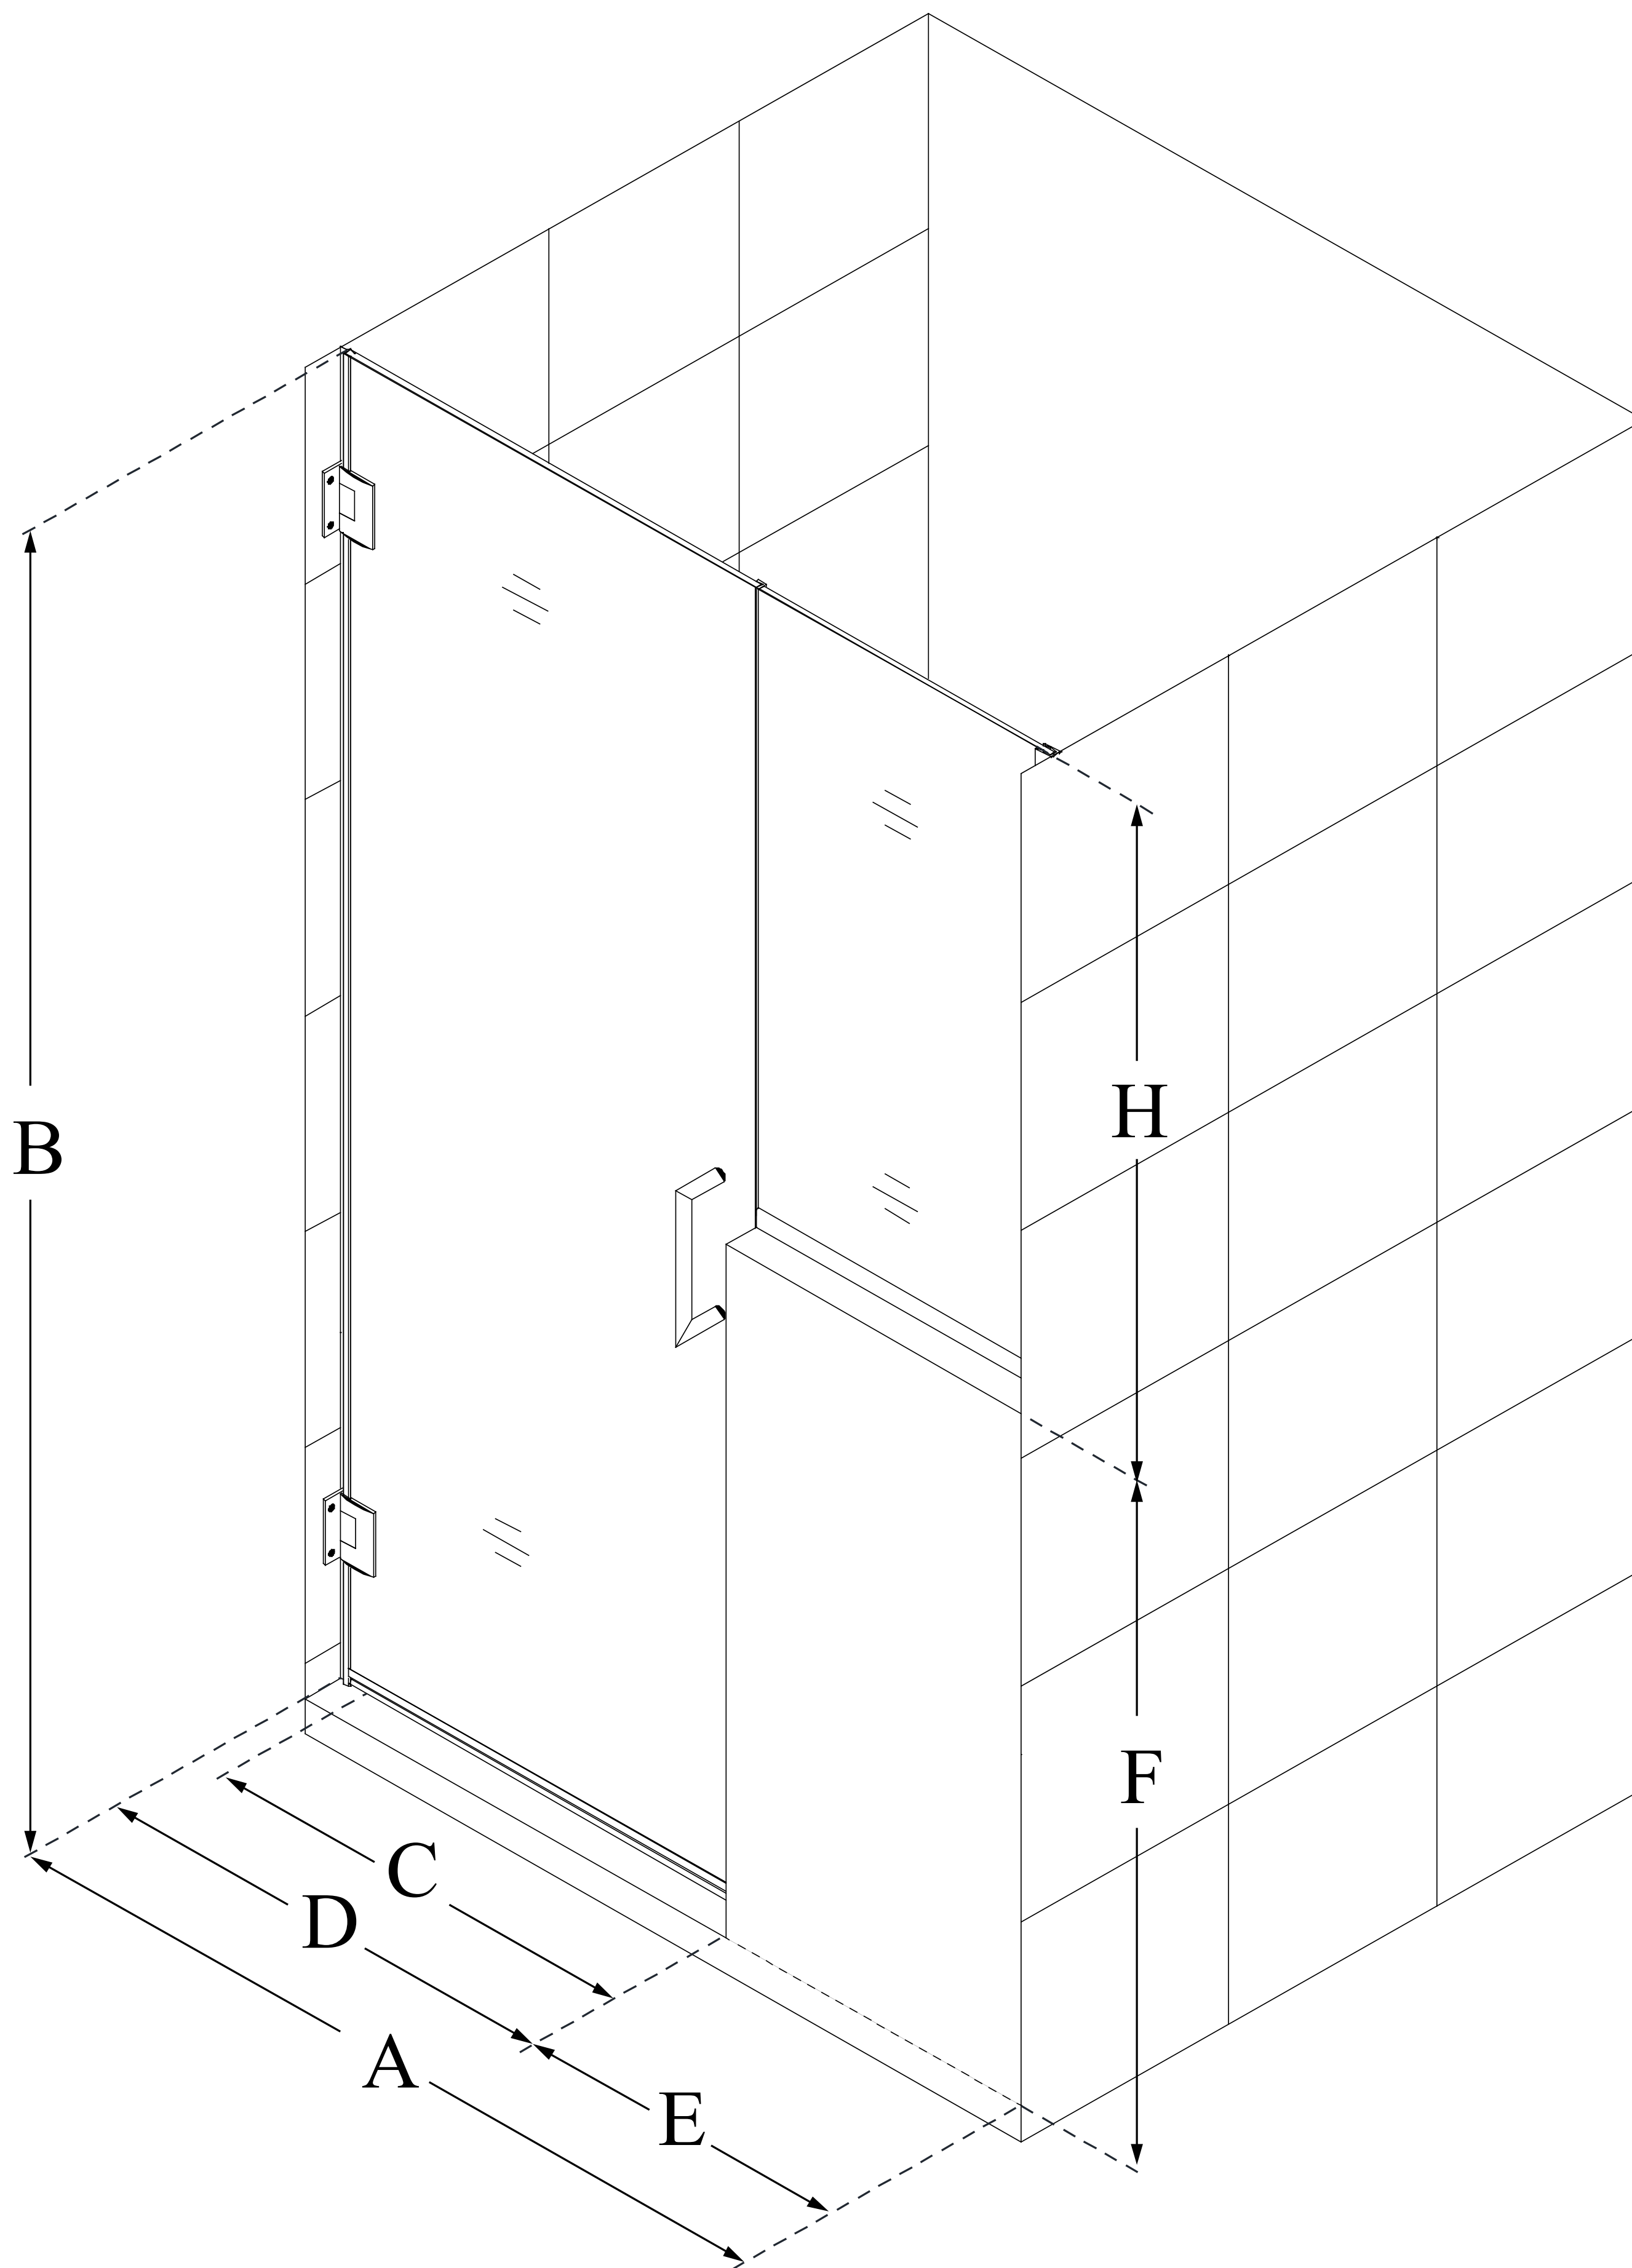

# UNIDOOR PLUS

DreamLine Unidoor Plus 58-58 1/2  
in. W x 72 in. H Hinged Shower Door  
with 34 in. Half Panel, Clear Glass

**SWING DOOR**

## CONFIGURATION DIMENSIONS:

**A: 58 - 58 1/2 in.**

MODEL WIDTH

**B: 72 in.**

MODEL HEIGHT

**C: 27 in.**

ACCESS WIDTH

**D: 28 in.**

DOOR WIDTH

**E: 30 in.**

INLINE BUTTRESS PANEL WIDTH

**F: 38 in.**

BUTTRESS WALL HEIGHT

**H: 34 in.**

BUTTRESS GLASS HEIGHT

DreamLine reserves the right to update or modify the hardware or materials pictured without prior notice for the purpose of product improvement and customer satisfaction.