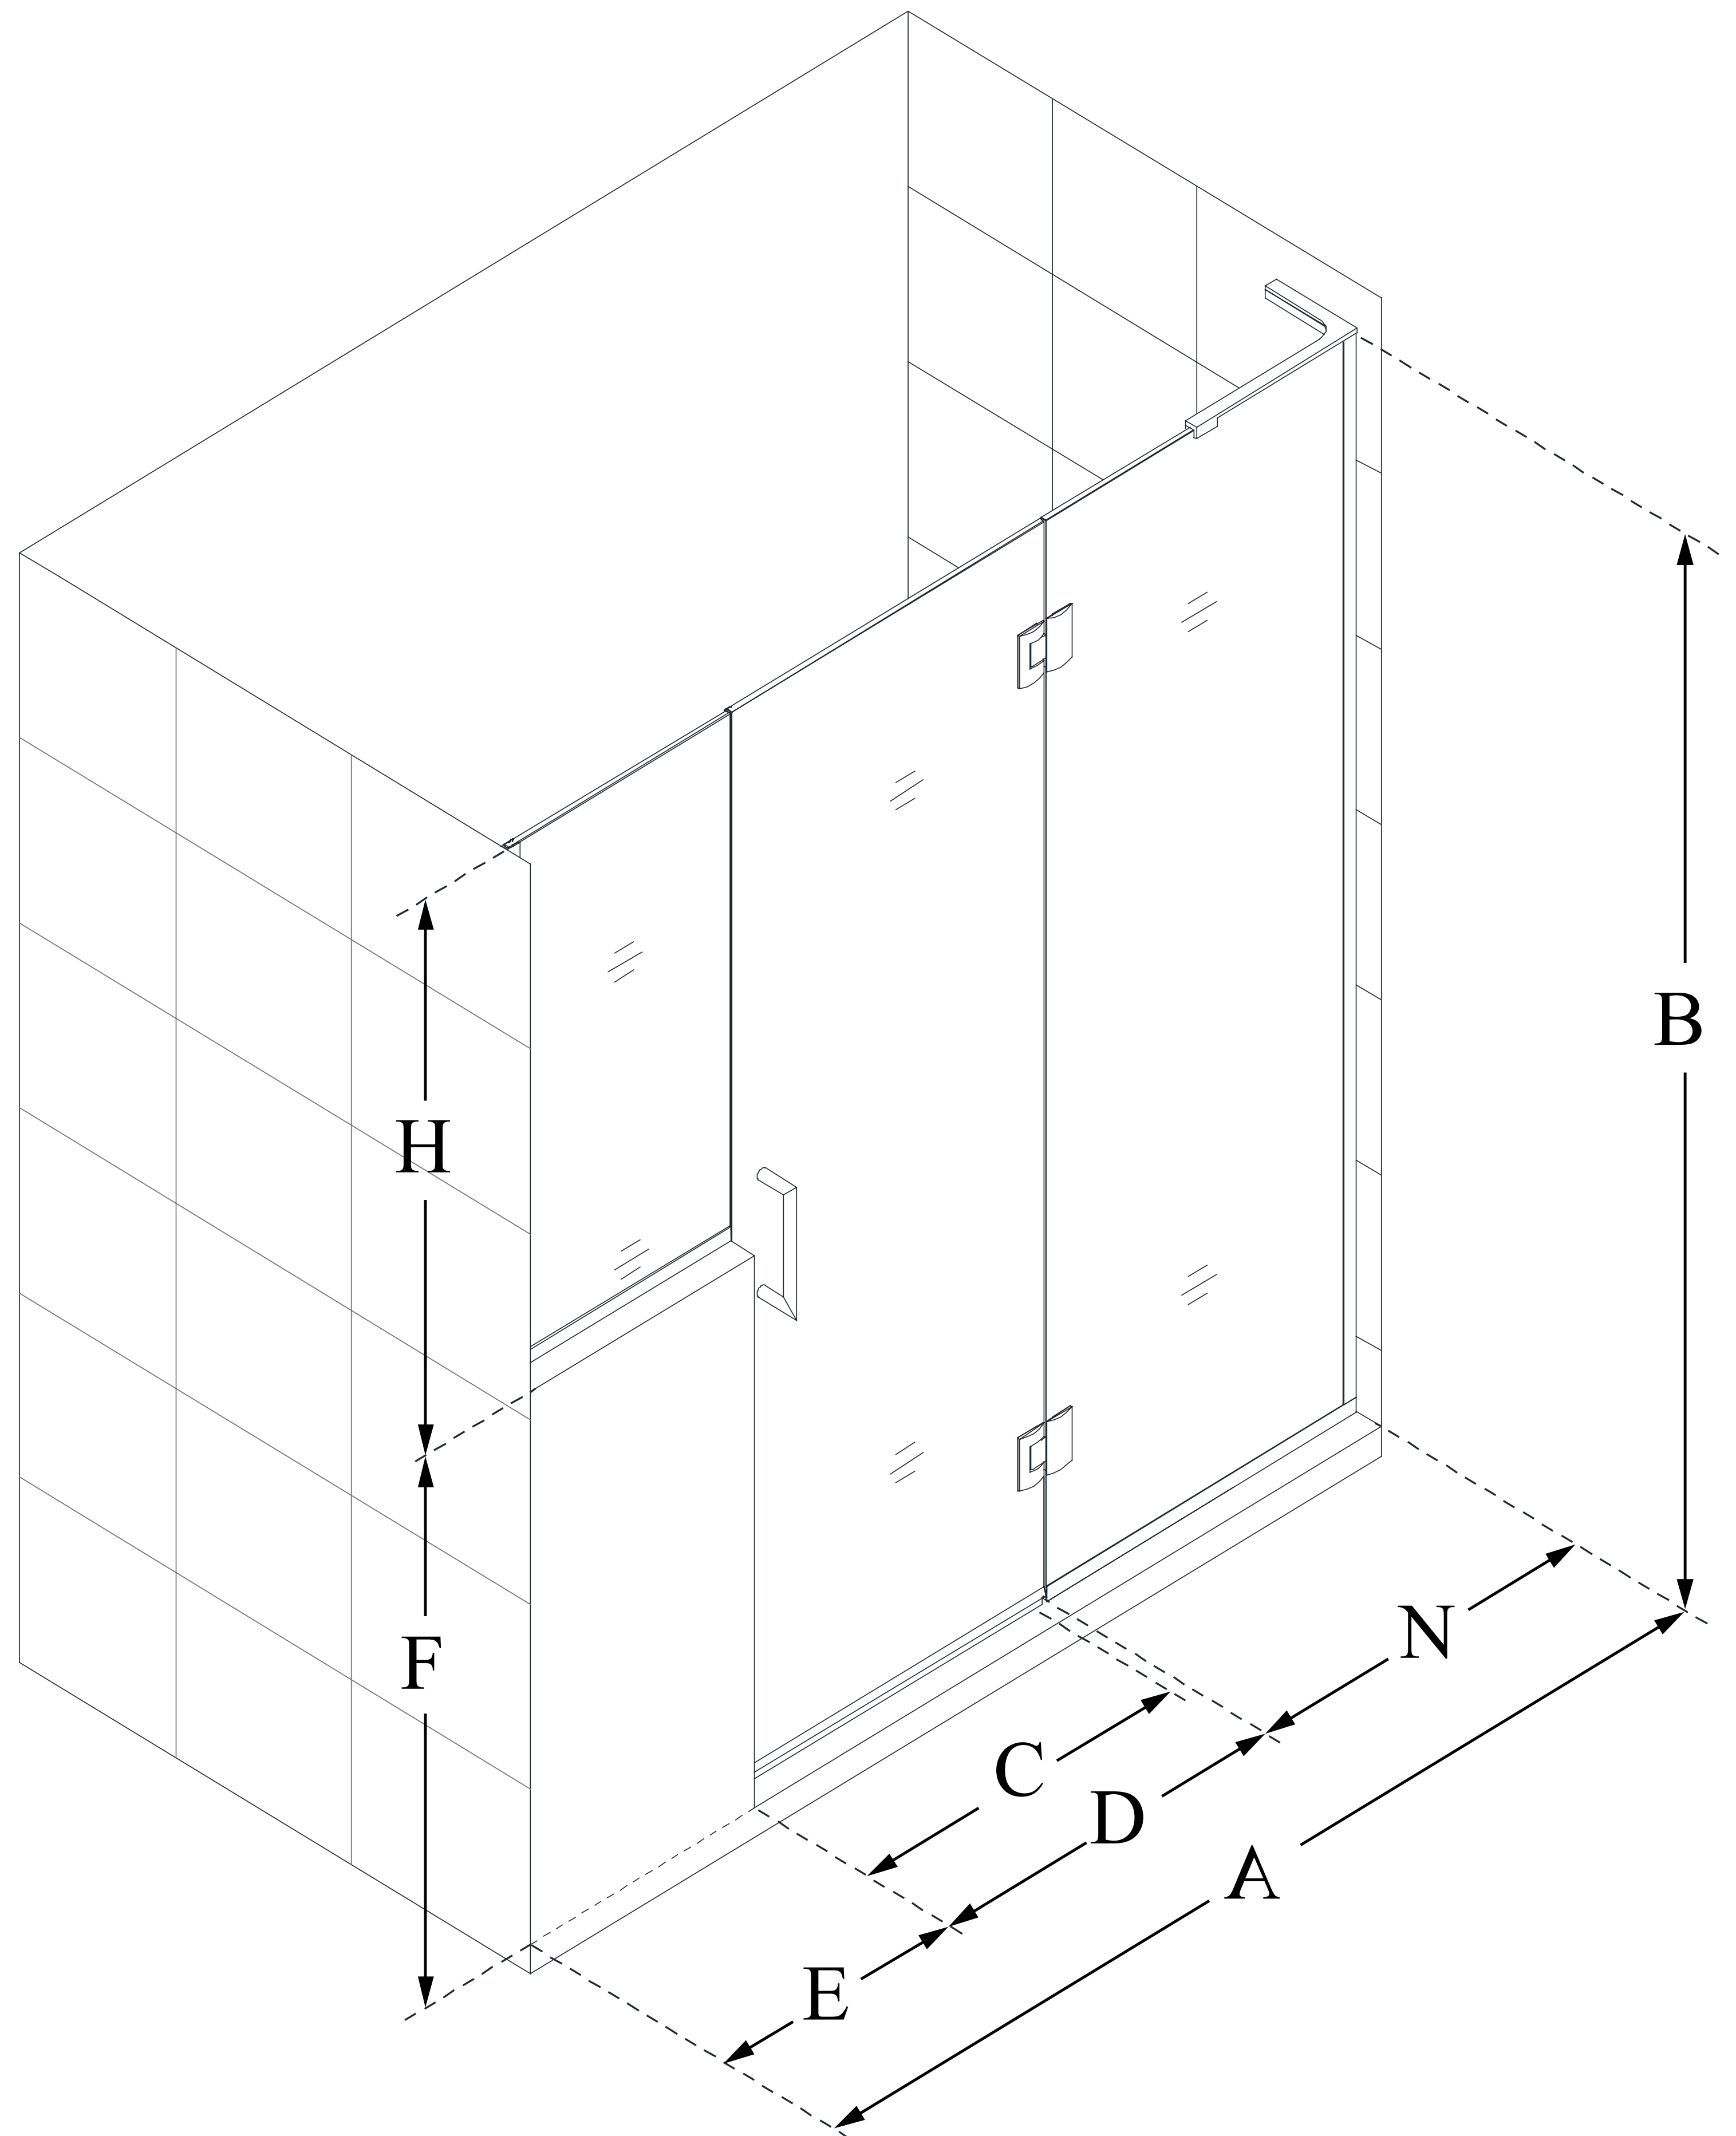

D3242434

UNIDOOR-X

DreamLine Unidoor-X 72-72 1/2
in. W x 72 in. H Frameless Hinged
Shower Door, Clear Glass

SWING DOOR

CONFIGURATION DIMENSIONS:

A: 72 - 72 1/2 in.

MODEL WIDTH

B: 72 in.

MODEL HEIGHT

C: 23 in.

ACCESS WIDTH

D: 24 in.

DOOR WIDTH

E: 24 in.

INLINE PANEL WIDTH

F: 38 in.

BUTTRESS WALL HEIGHT

H: 34 in.

BUTTRESS GLASS HEIGHT

N: 24 in.

HINGE PANEL WIDTH

DreamLine reserves the right to update or modify the hardware or materials pictured without prior notice for the purpose of product improvement and customer satisfaction.