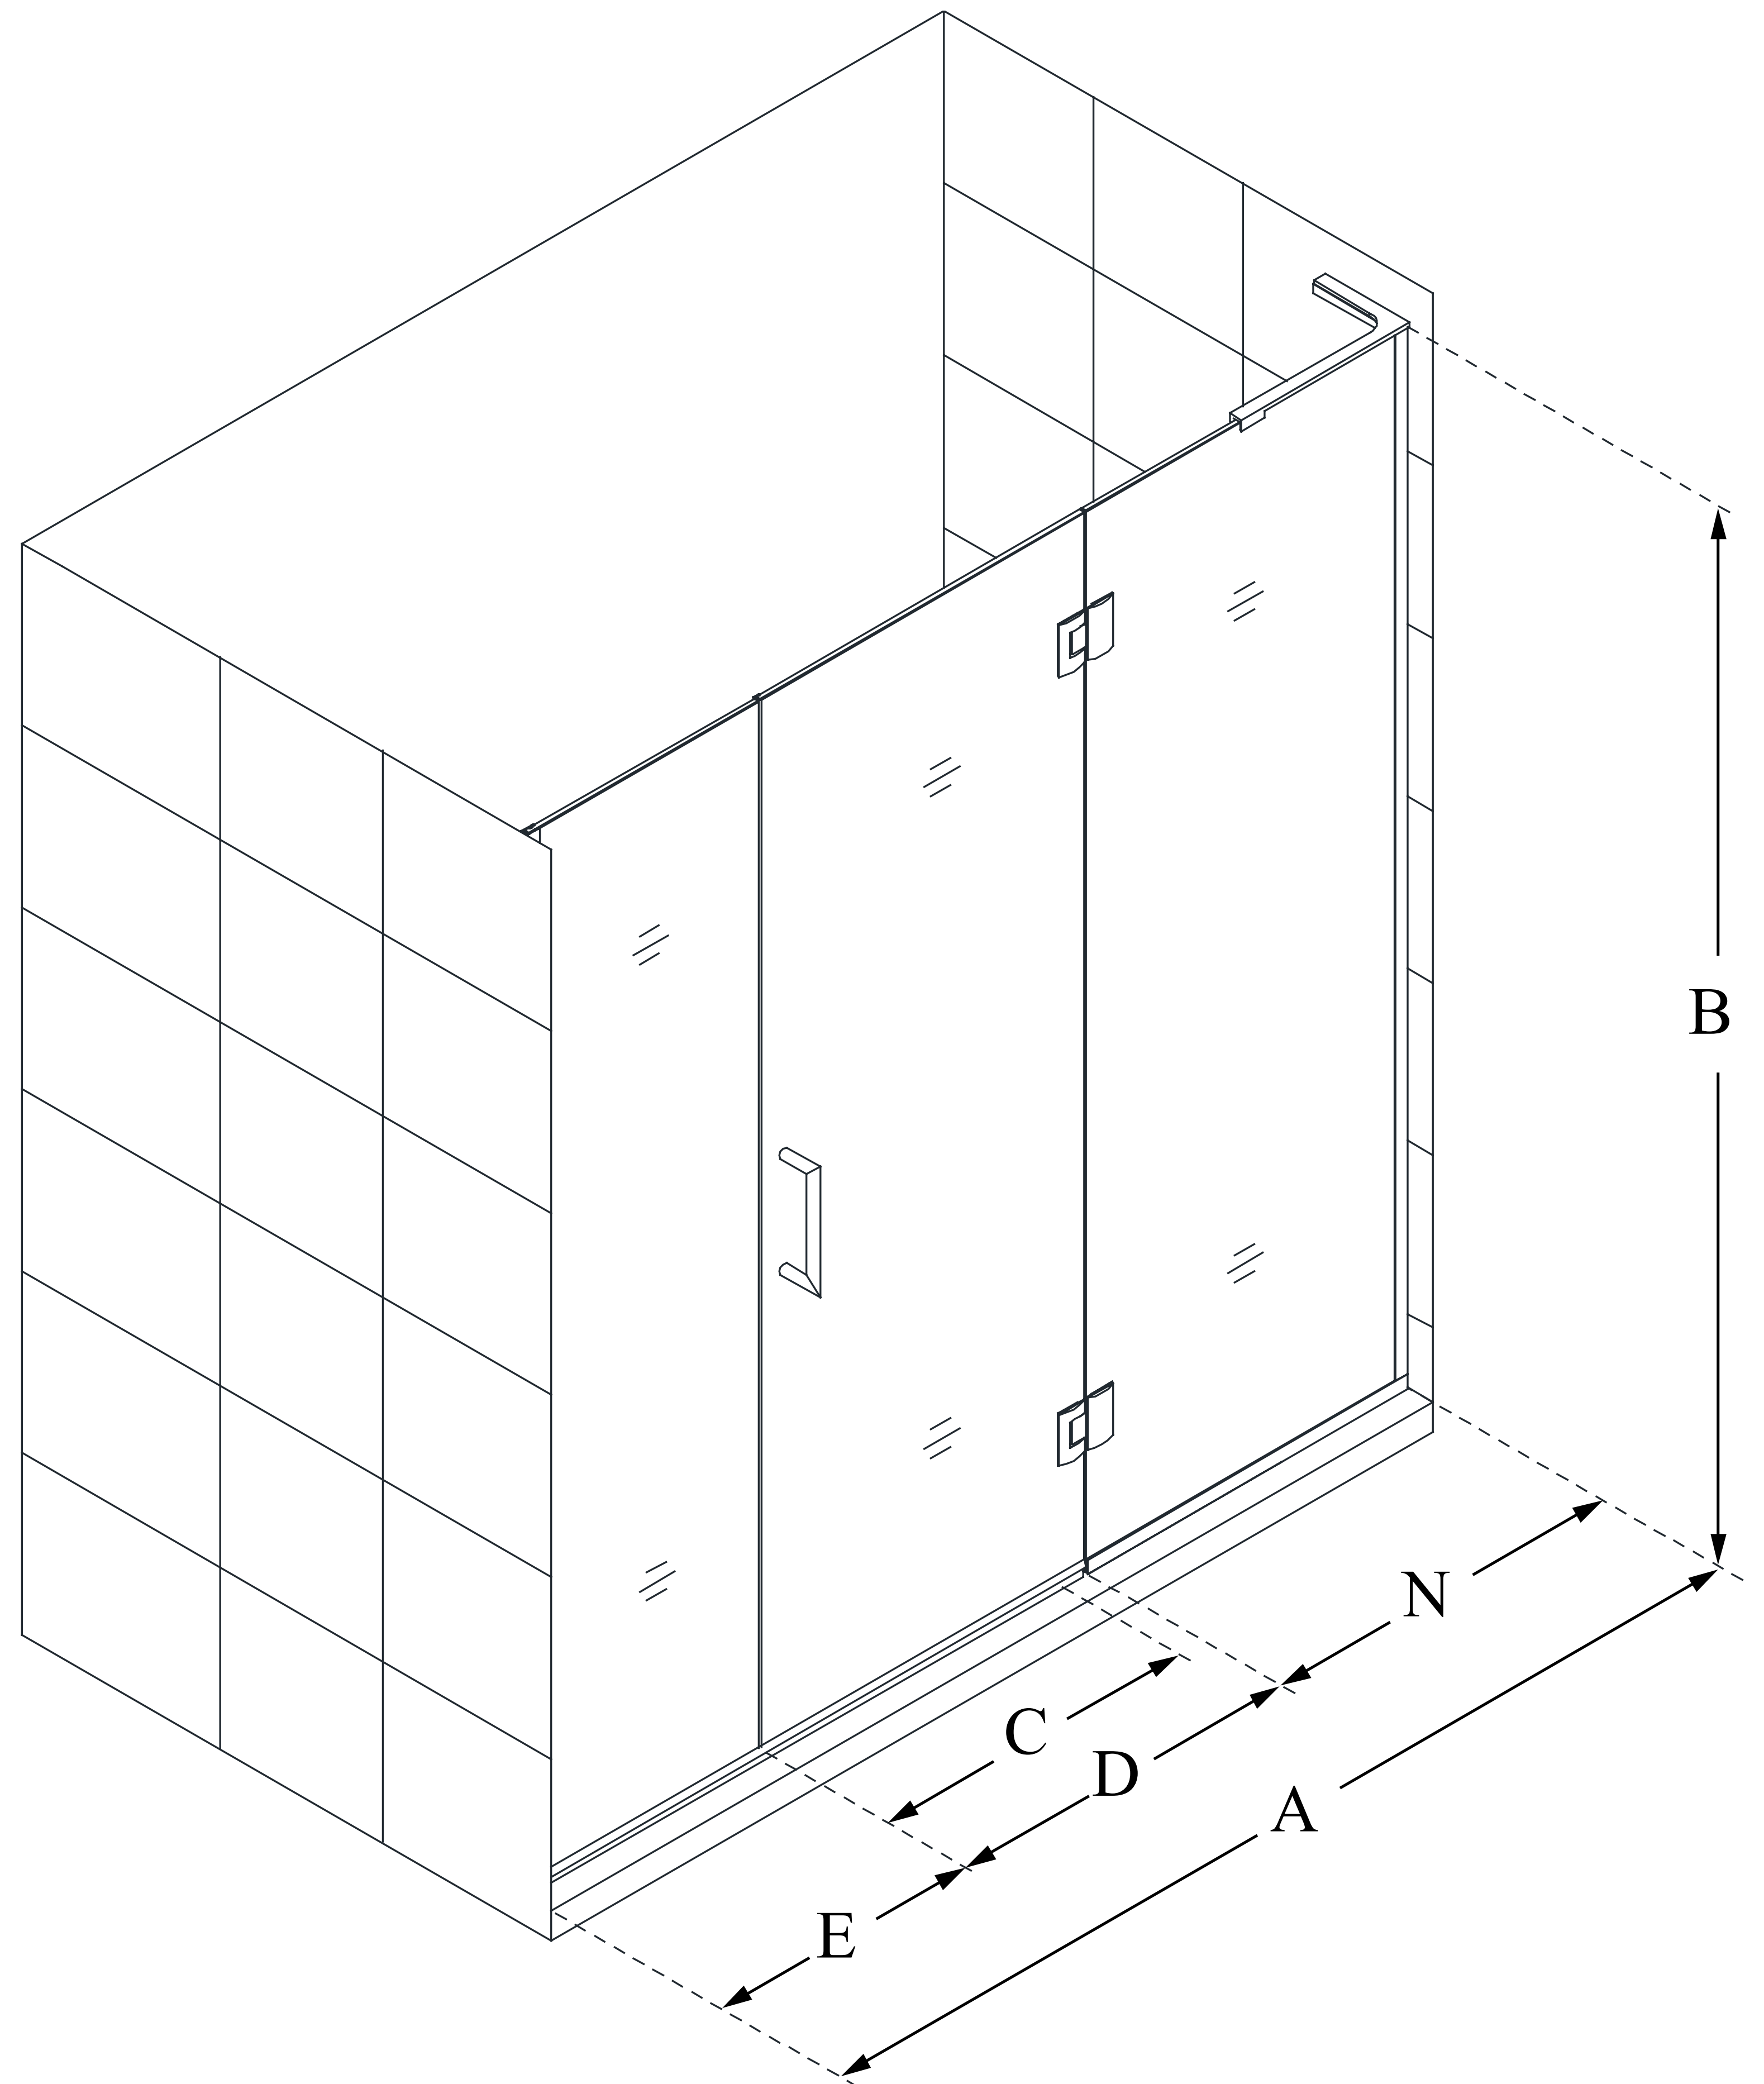

D32622572

UNIDOOR-X

DreamLine Unidoor-X 72 1/2-73 in. W x 72 in. H Frameless Hinged Shower Door, Clear Glass

SWING DOOR

CONFIGURATION DIMENSIONS:

A: 72 1/2 - 73 in.

MODEL WIDTH

B: 72 in.

MODEL HEIGHT

C: 25 in.

ACCESS WIDTH

D: 26 in.

DOOR WIDTH

E: 22 1/2 in.

INLINE PANEL WIDTH

N: 24 in.

HINGE PANEL WIDTH

DreamLine reserves the right to update or modify the hardware or materials pictured without prior notice for the purpose of product improvement and customer satisfaction.