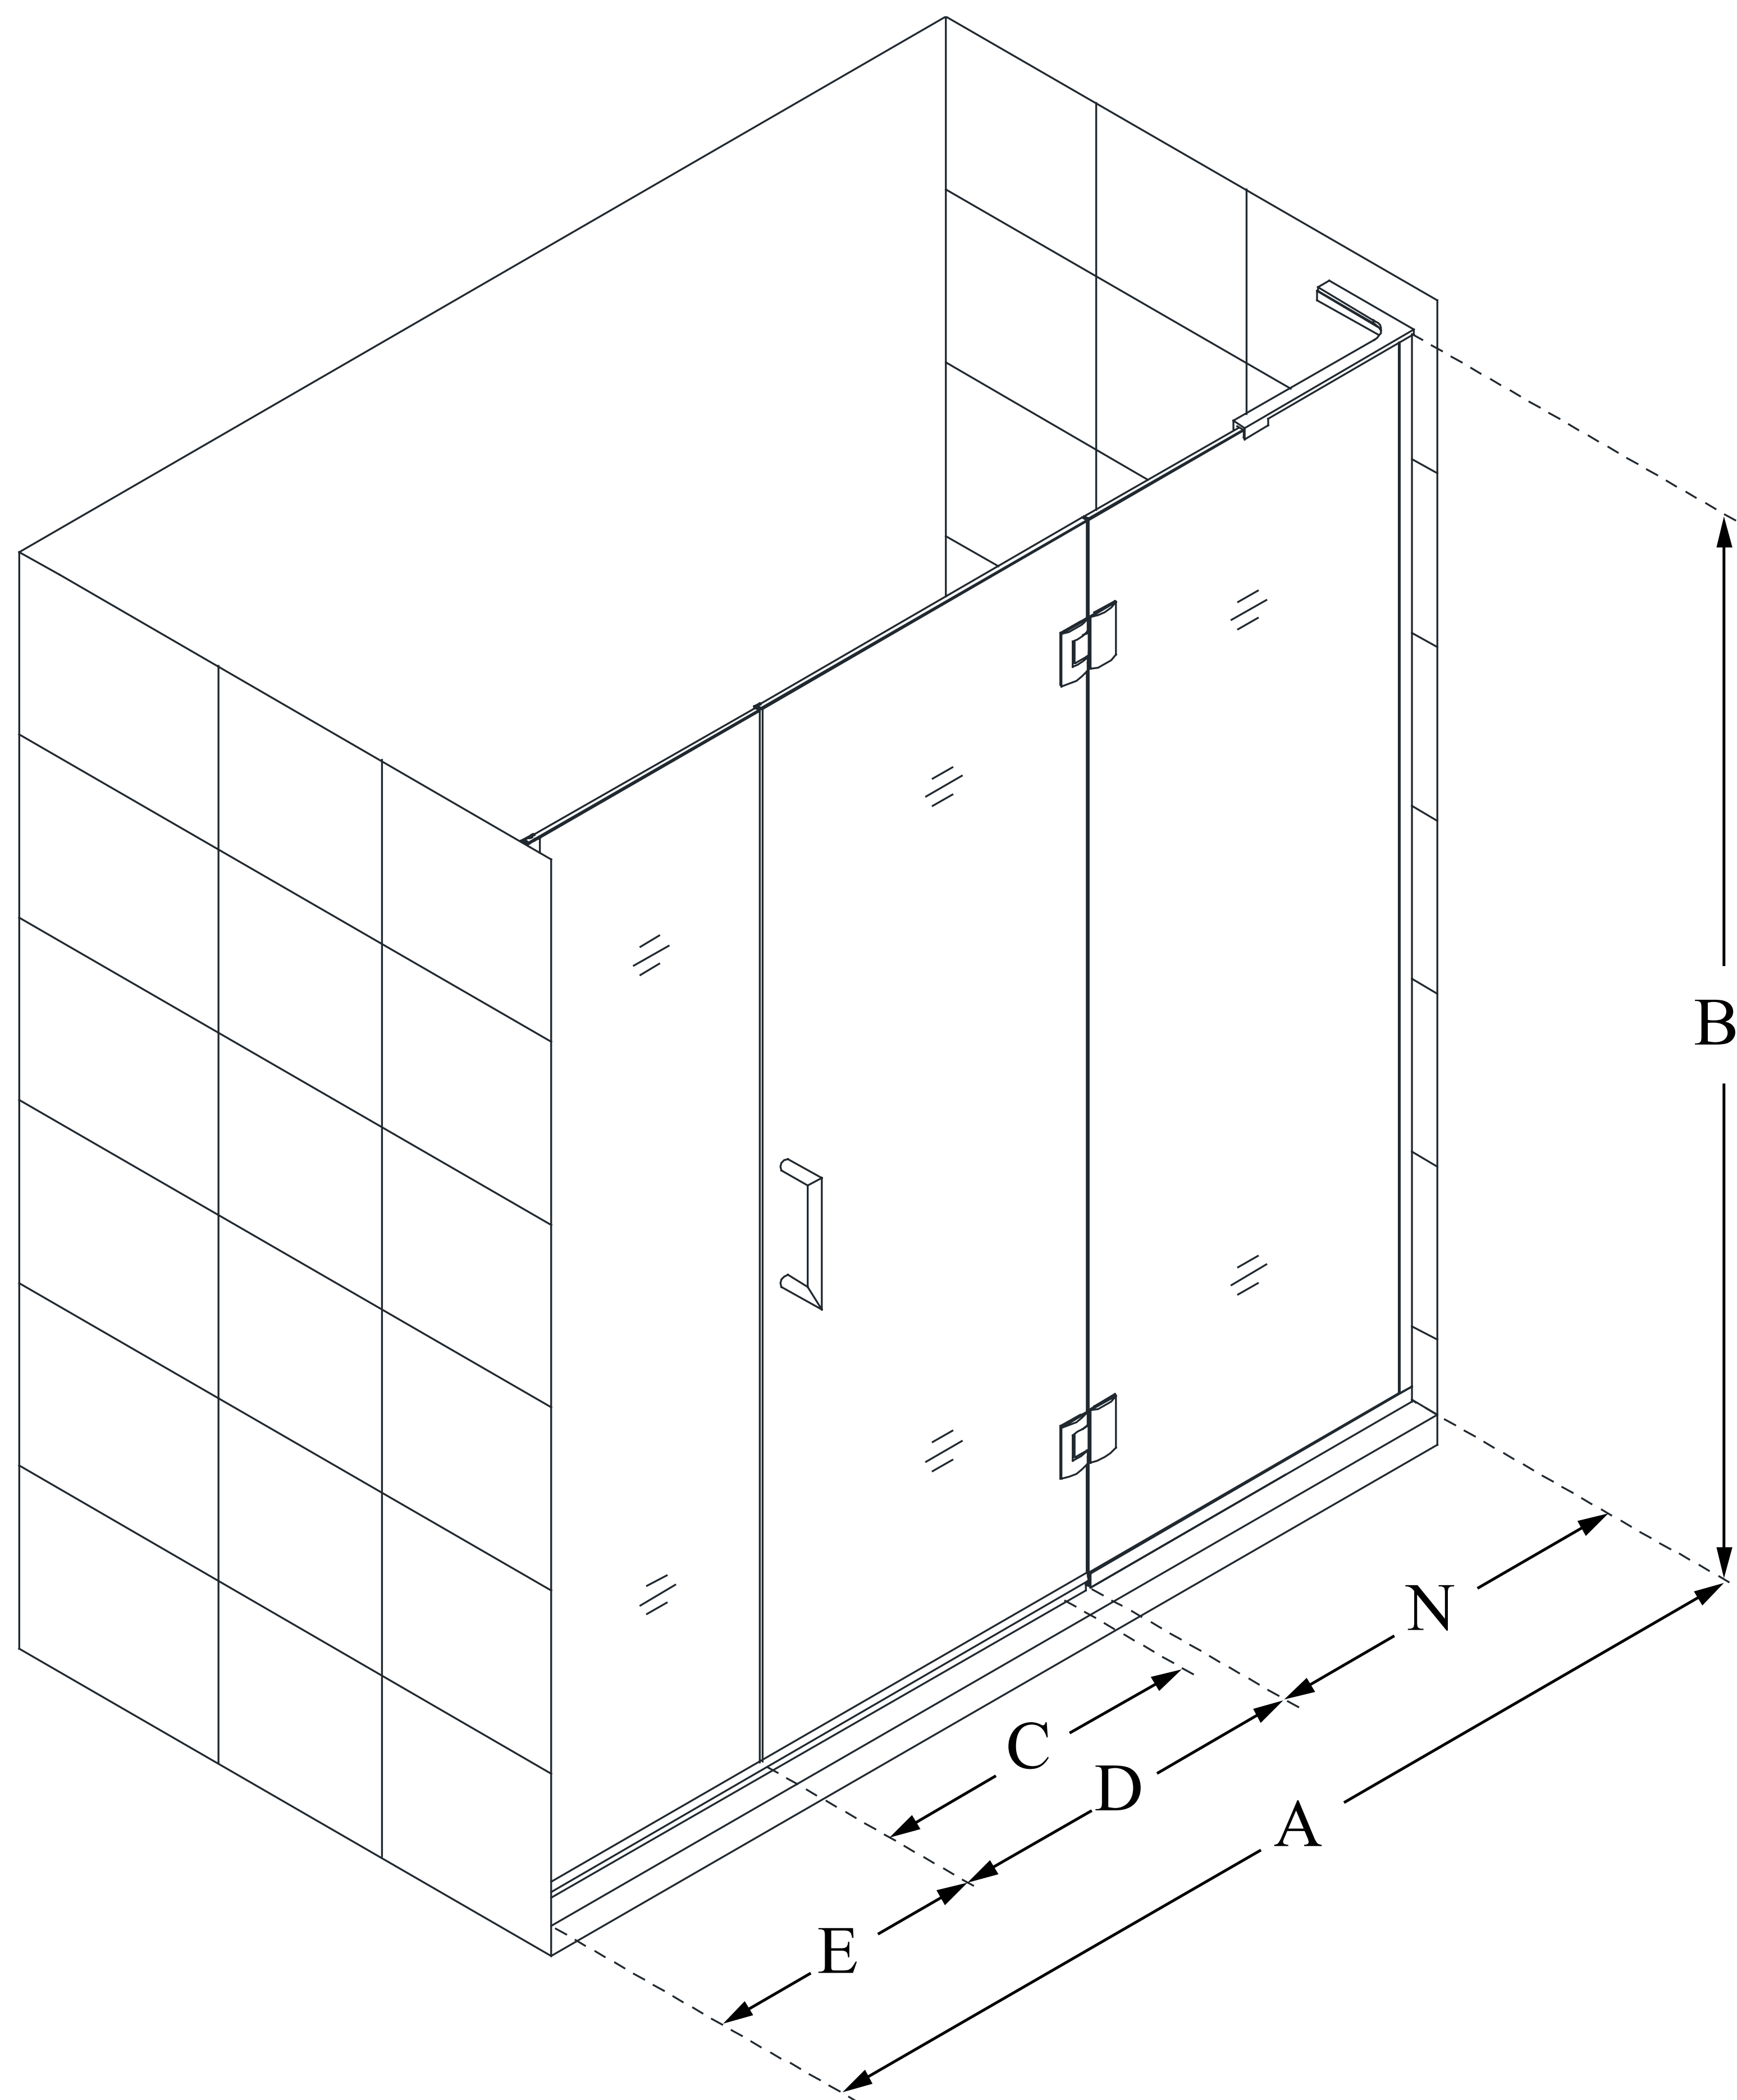

D3290672

UNIDOOR-X

DreamLine Unidoor-X 59-59 1/2
in. W x 72 in. H Frameless Hinged
Shower Door, Clear Glass

SWING DOOR

CONFIGURATION DIMENSIONS:

A: 59 - 59 1/2 in.

MODEL WIDTH

B: 72 in.

MODEL HEIGHT

C: 28 in.

ACCESS WIDTH

D: 29 in.

DOOR WIDTH

E: 6 in.

INLINE PANEL WIDTH

N: 24 in.

HINGE PANEL WIDTH

DreamLine reserves the right to update or modify the hardware or materials pictured without prior notice for the purpose of product improvement and customer satisfaction.