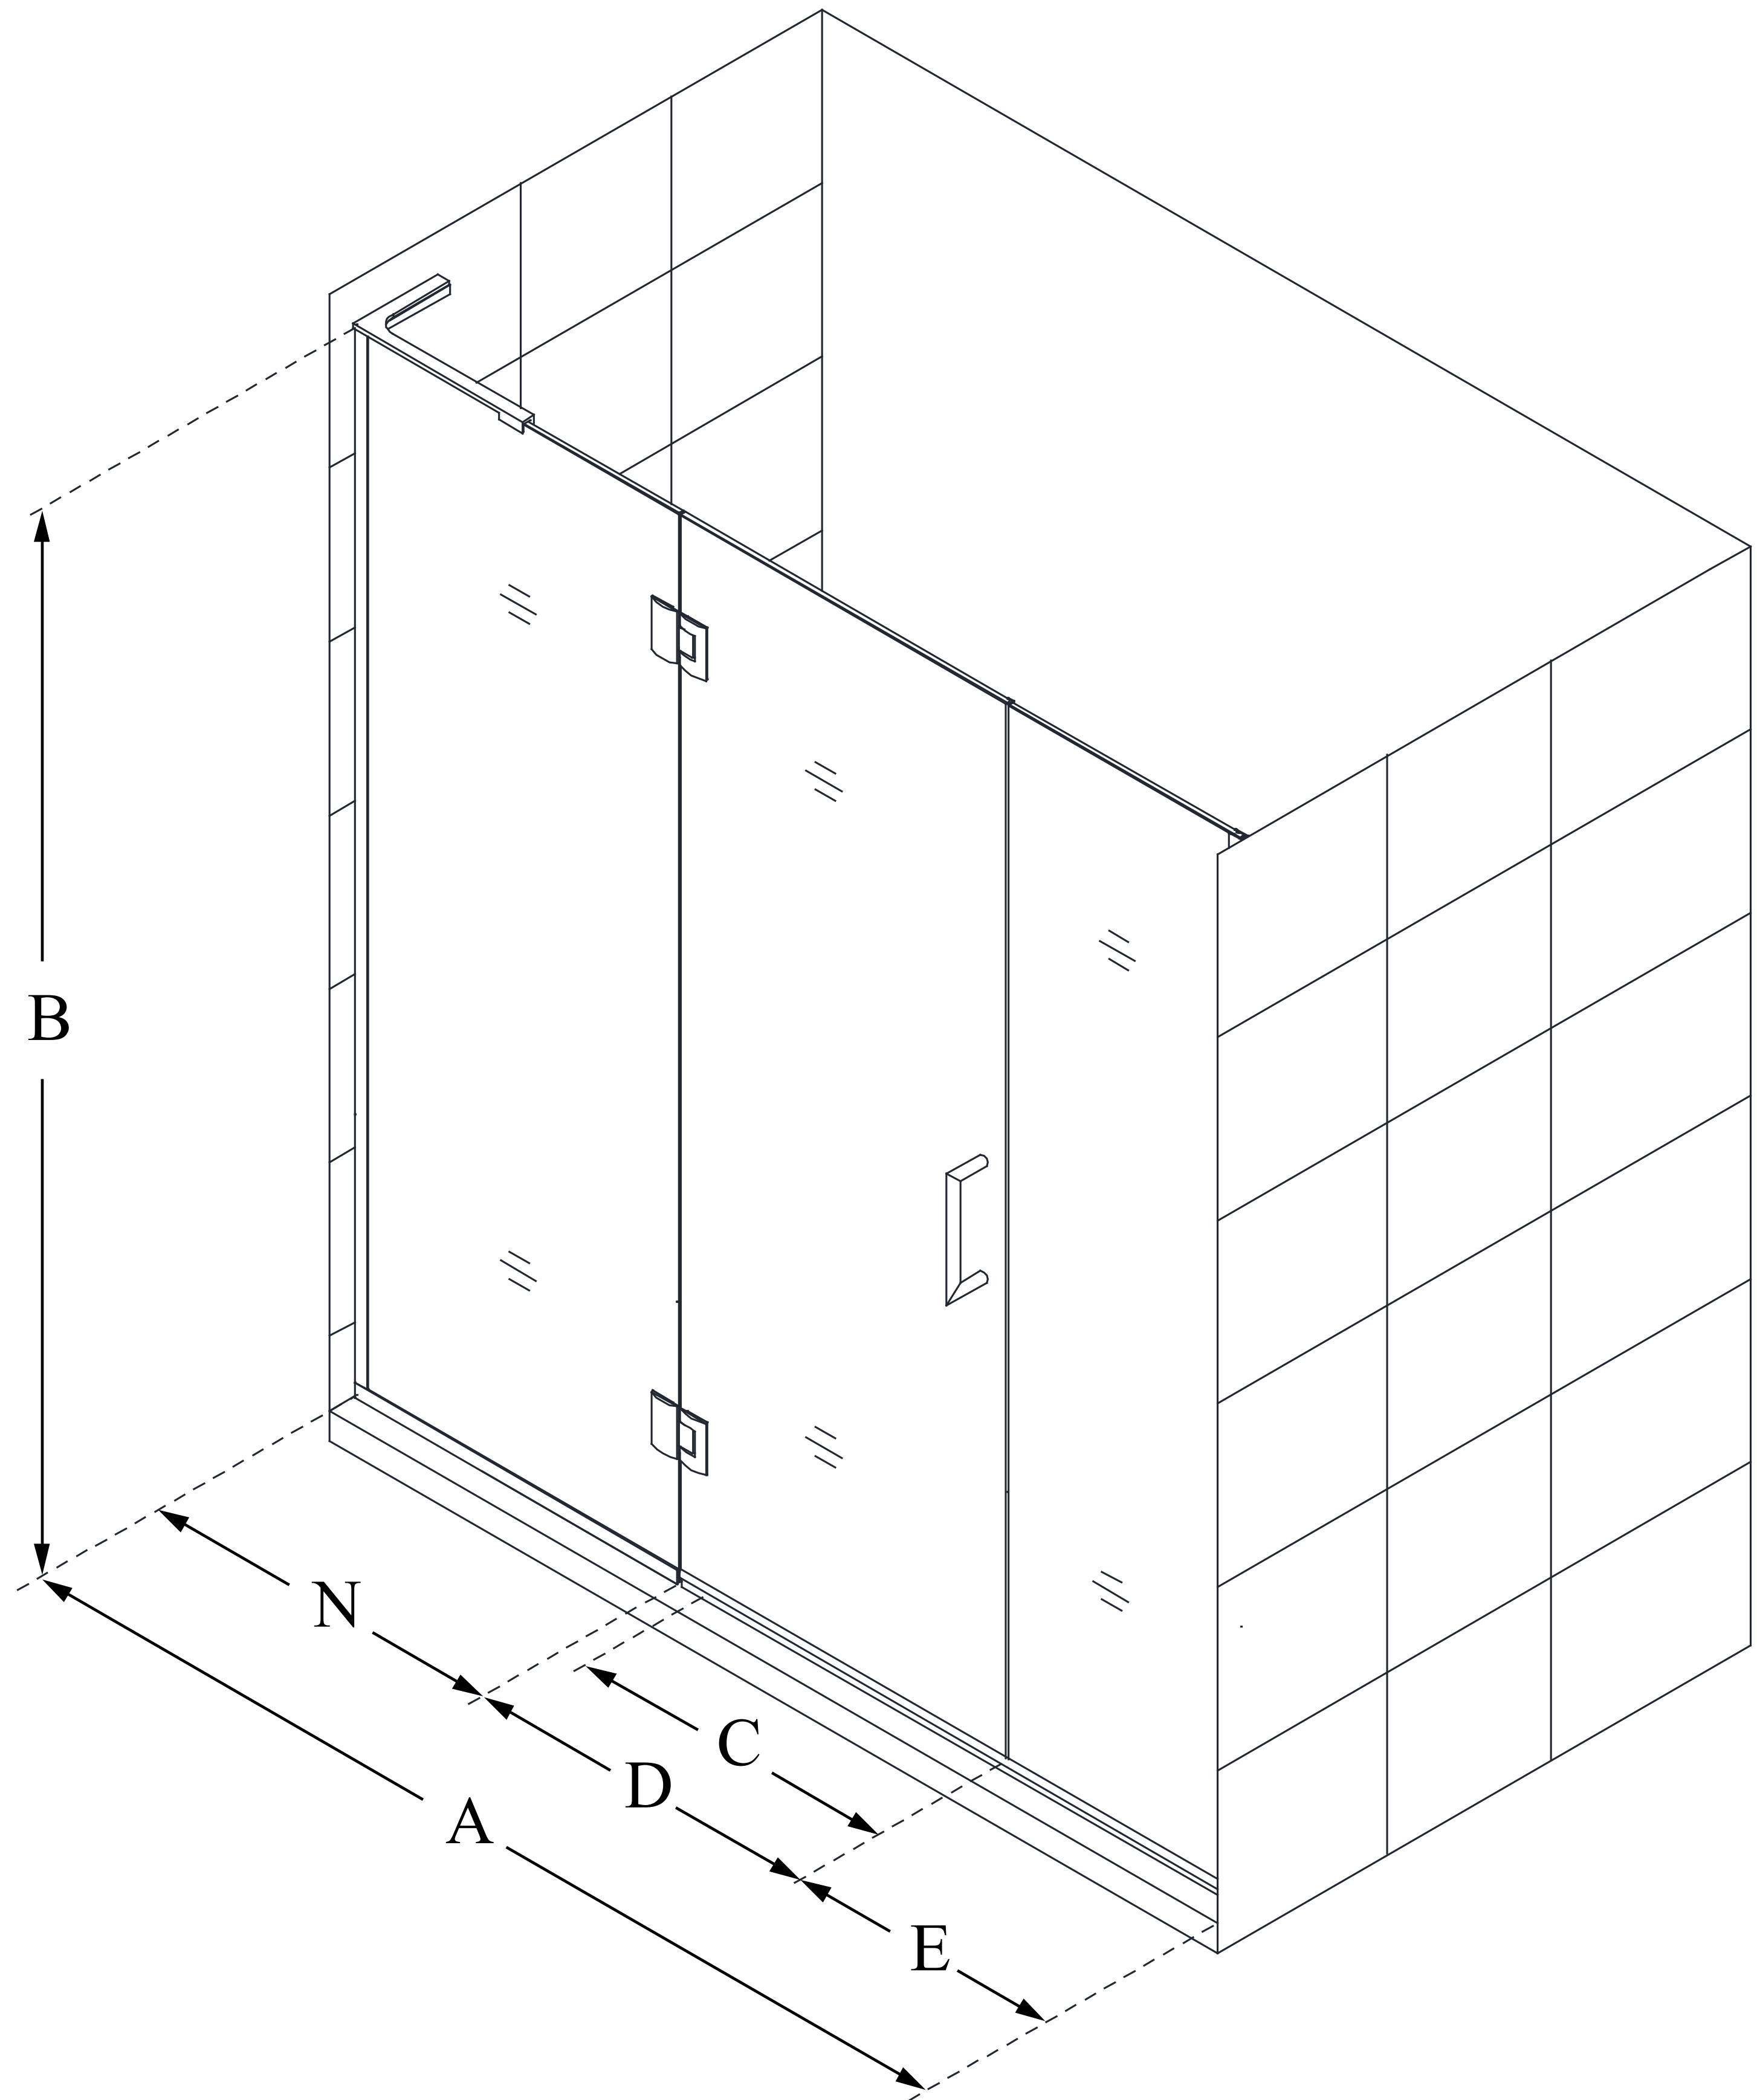

D3231472

UNIDOOR-X

DreamLine Unidoor-X 61-61 1/2
in. W x 72 in. H Frameless Hinged
Shower Door, Clear Glass

SWING DOOR

CONFIGURATION DIMENSIONS:

A: 61 - 61 1/2 in.

MODEL WIDTH

B: 72 in.

MODEL HEIGHT

C: 22 in.

ACCESS WIDTH

D: 23 in.

DOOR WIDTH

E: 14 in.

INLINE PANEL WIDTH

N: 24 in.

HINGE PANEL WIDTH

DreamLine reserves the right to update or modify the hardware or materials pictured without prior notice for the purpose of product improvement and customer satisfaction.