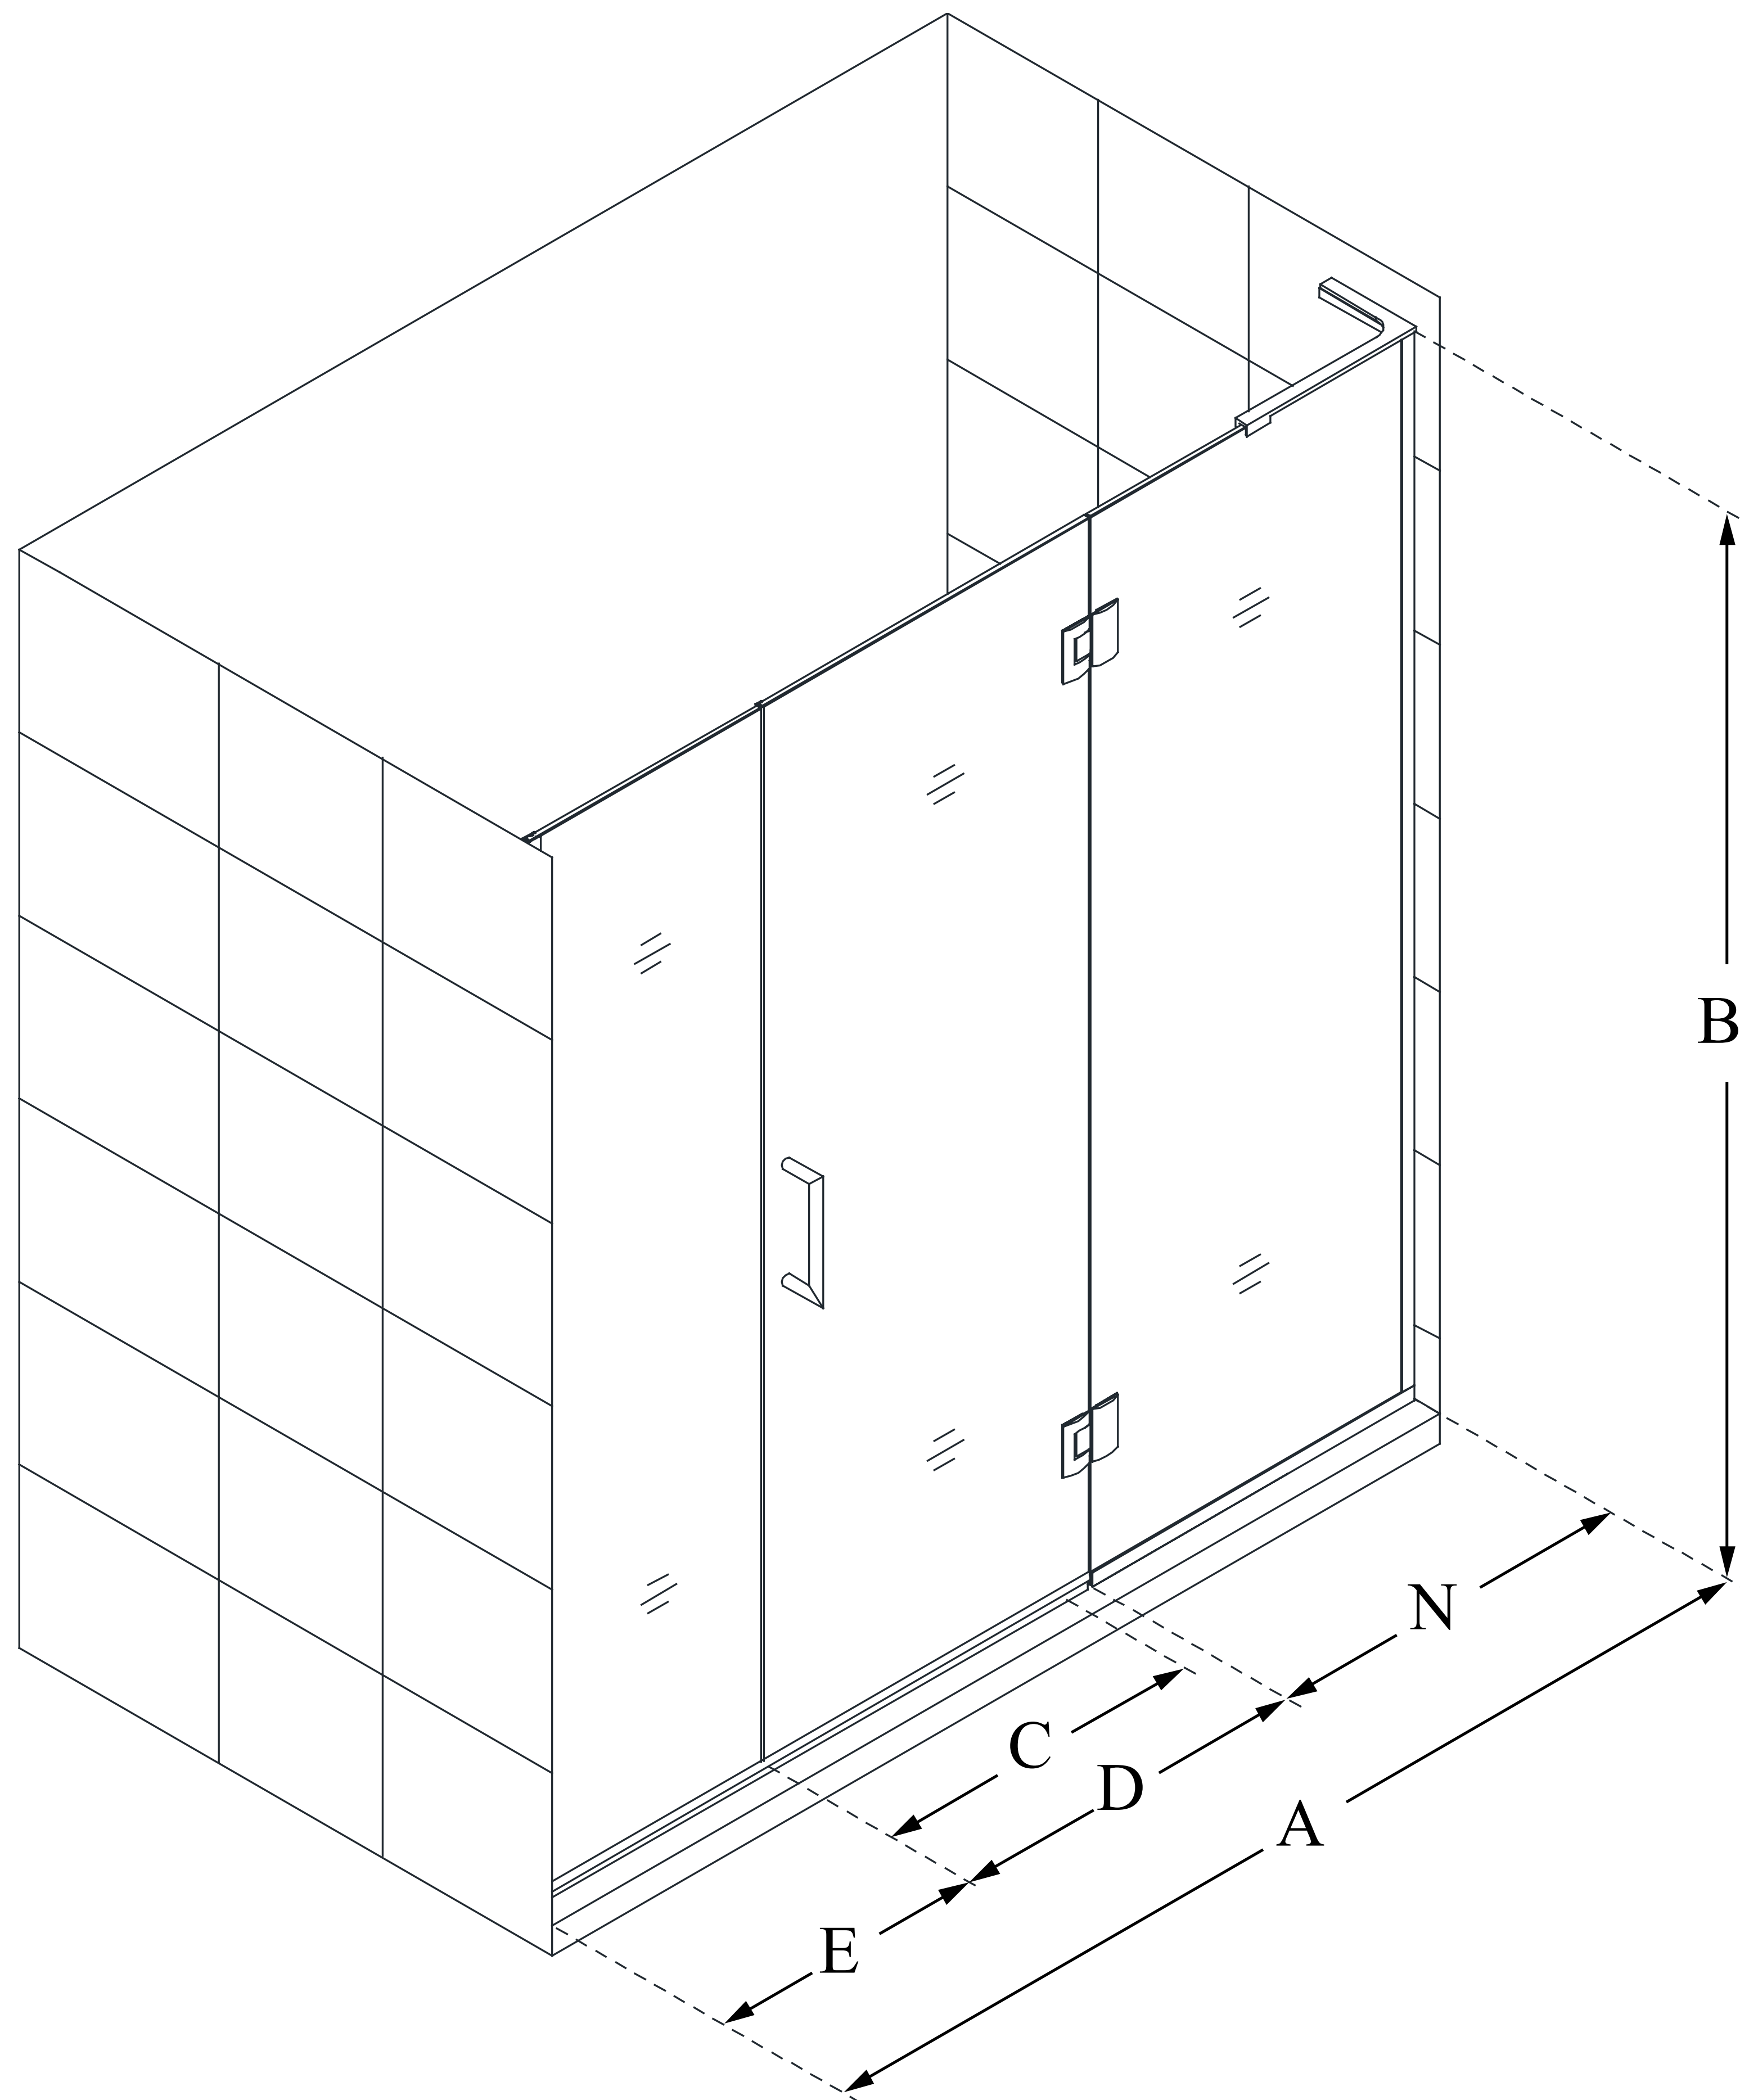

D32414572

UNIDOOR-X

DreamLine Unidoor-X 62 1/2-63 in. W x 72 in. H Frameless Hinged Shower Door, Clear Glass

SWING DOOR

CONFIGURATION DIMENSIONS:

A: 62 1/2 - 63 in.

MODEL WIDTH

B: 72 in.

MODEL HEIGHT

C: 23 in.

ACCESS WIDTH

D: 24 in.

DOOR WIDTH

E: 14 1/2 in.

INLINE PANEL WIDTH

N: 24 in.

HINGE PANEL WIDTH

DreamLine reserves the right to update or modify the hardware or materials pictured without prior notice for the purpose of product improvement and customer satisfaction.