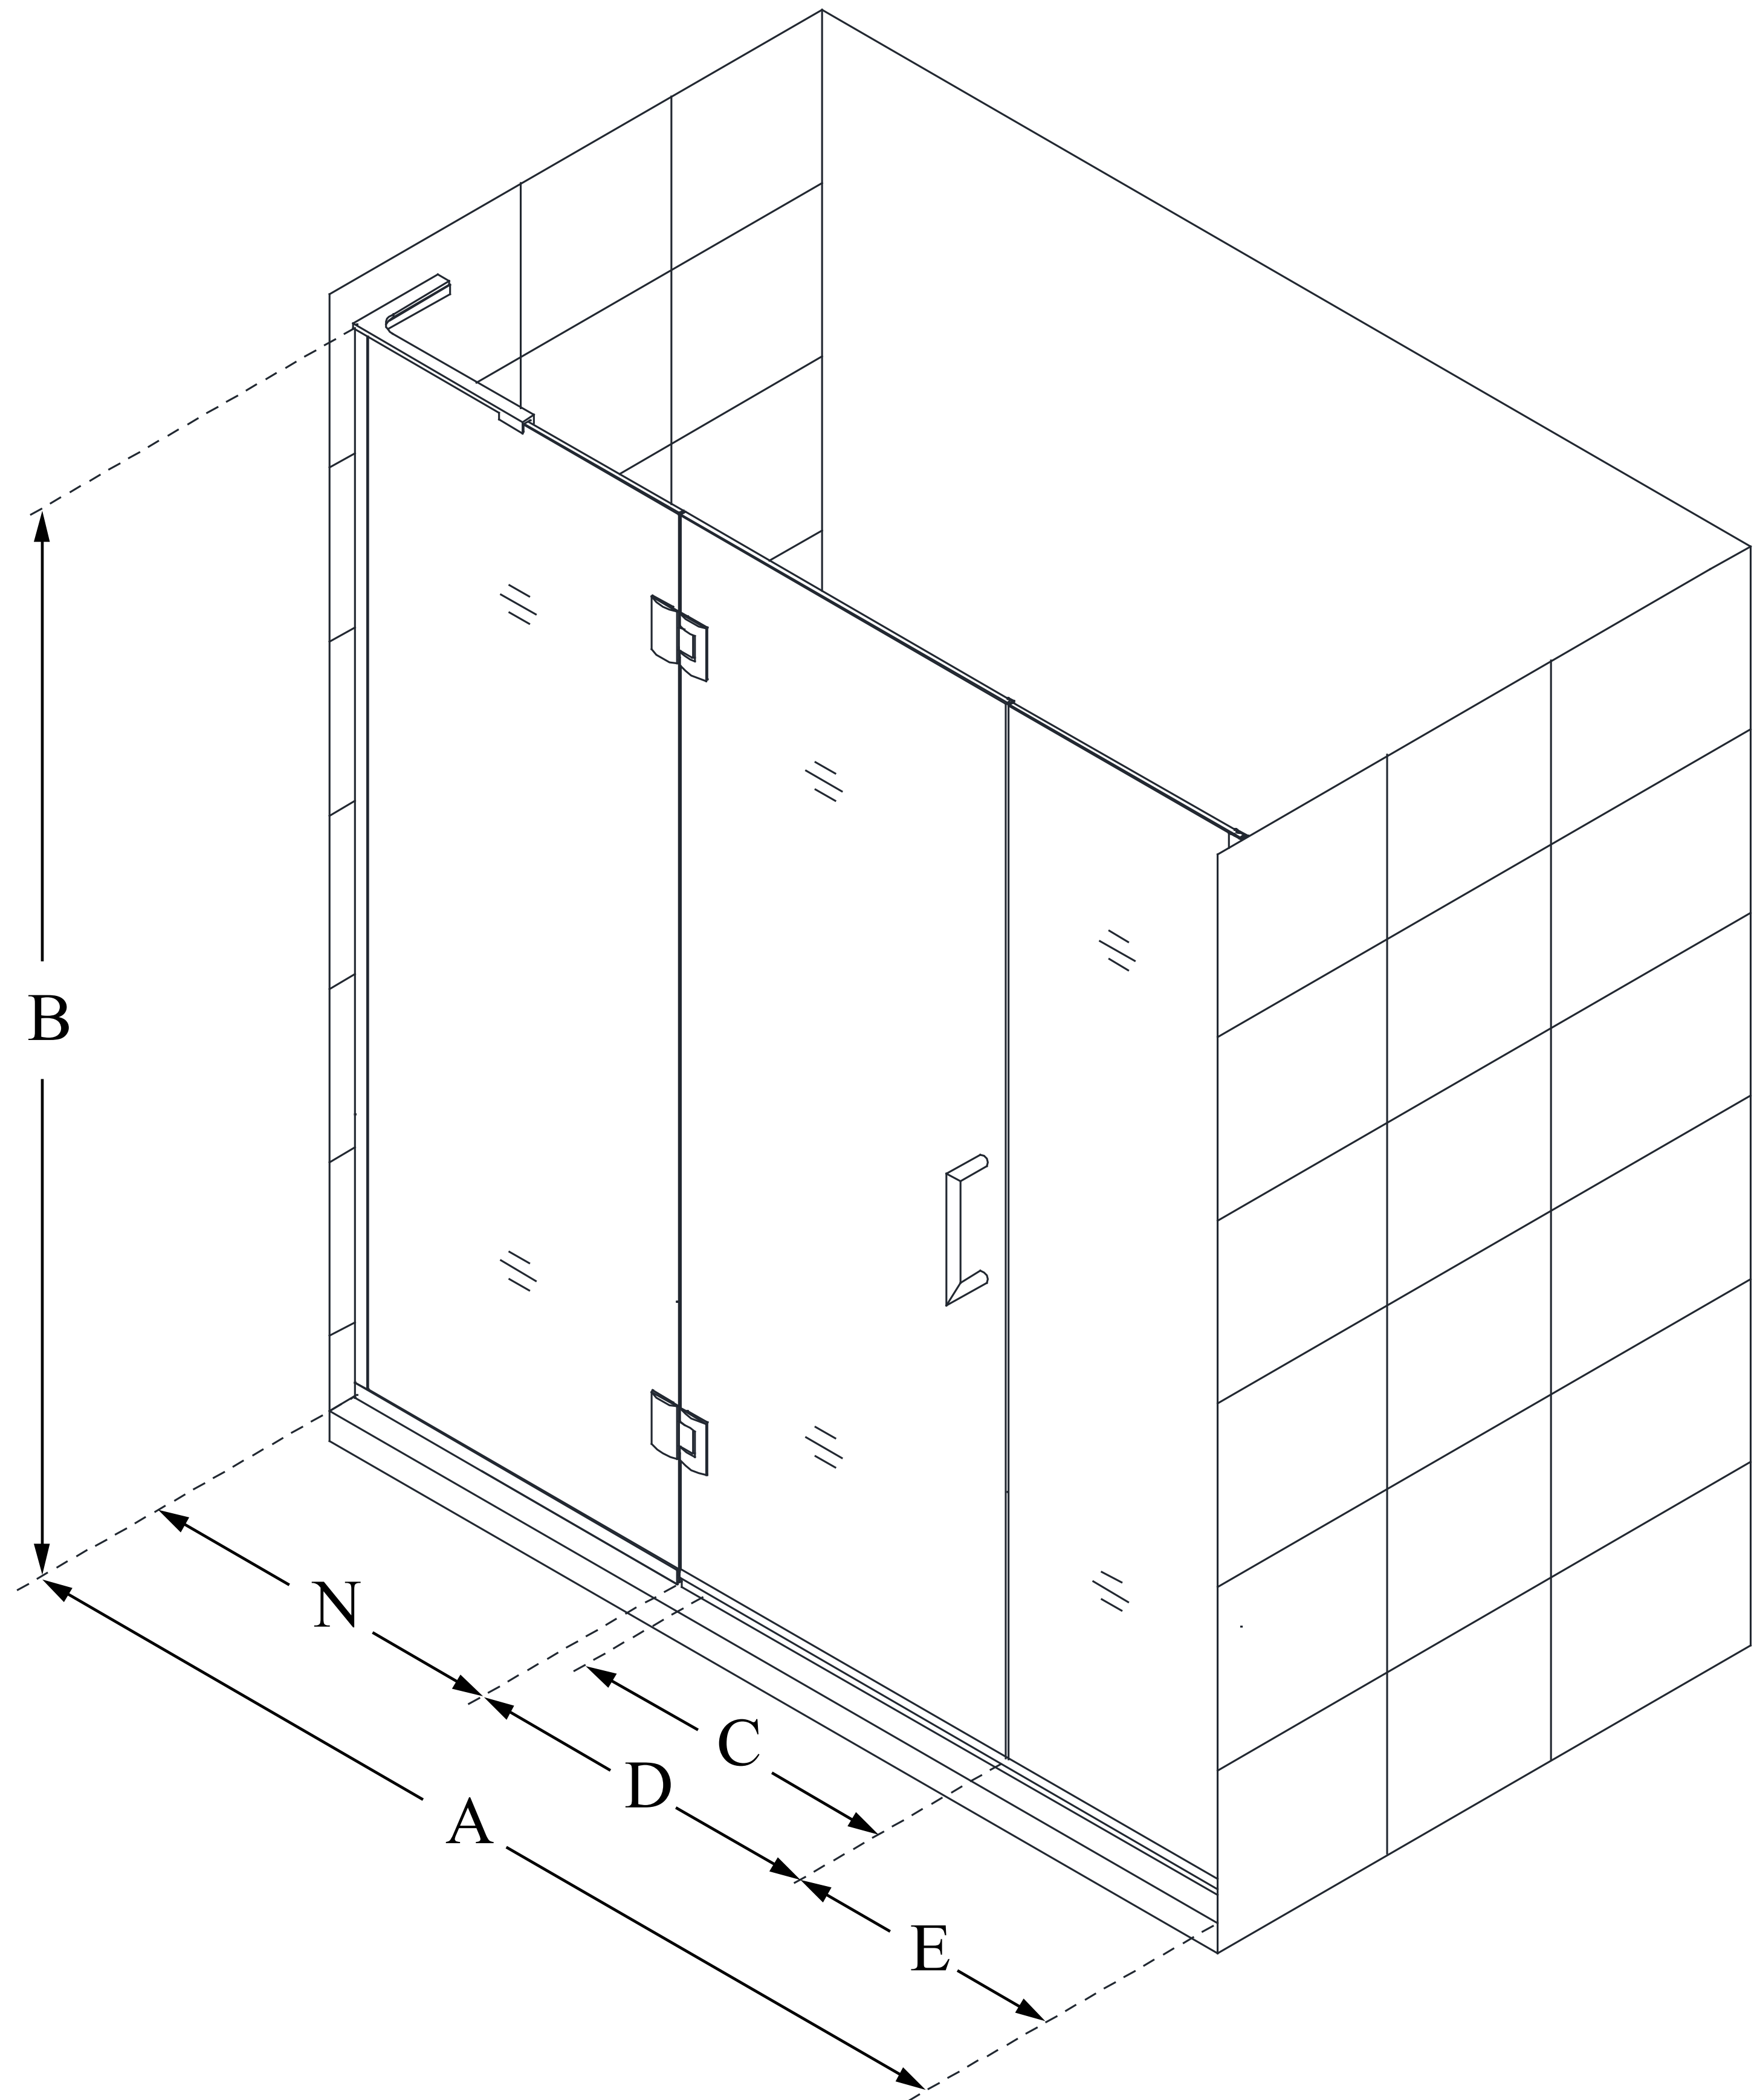

D3261472

UNIDOOR-X

DreamLine Unidoor-X 64-64 1/2
in. W x 72 in. H Frameless Hinged
Shower Door, Clear Glass

SWING DOOR

CONFIGURATION DIMENSIONS:

A: 64 - 64 1/2 in.

MODEL WIDTH

B: 72 in.

MODEL HEIGHT

C: 25 in.

ACCESS WIDTH

D: 26 in.

DOOR WIDTH

E: 14 in.

INLINE PANEL WIDTH

N: 24 in.

HINGE PANEL WIDTH

DreamLine reserves the right to update or modify the hardware or materials pictured without prior notice for the purpose of product improvement and customer satisfaction.