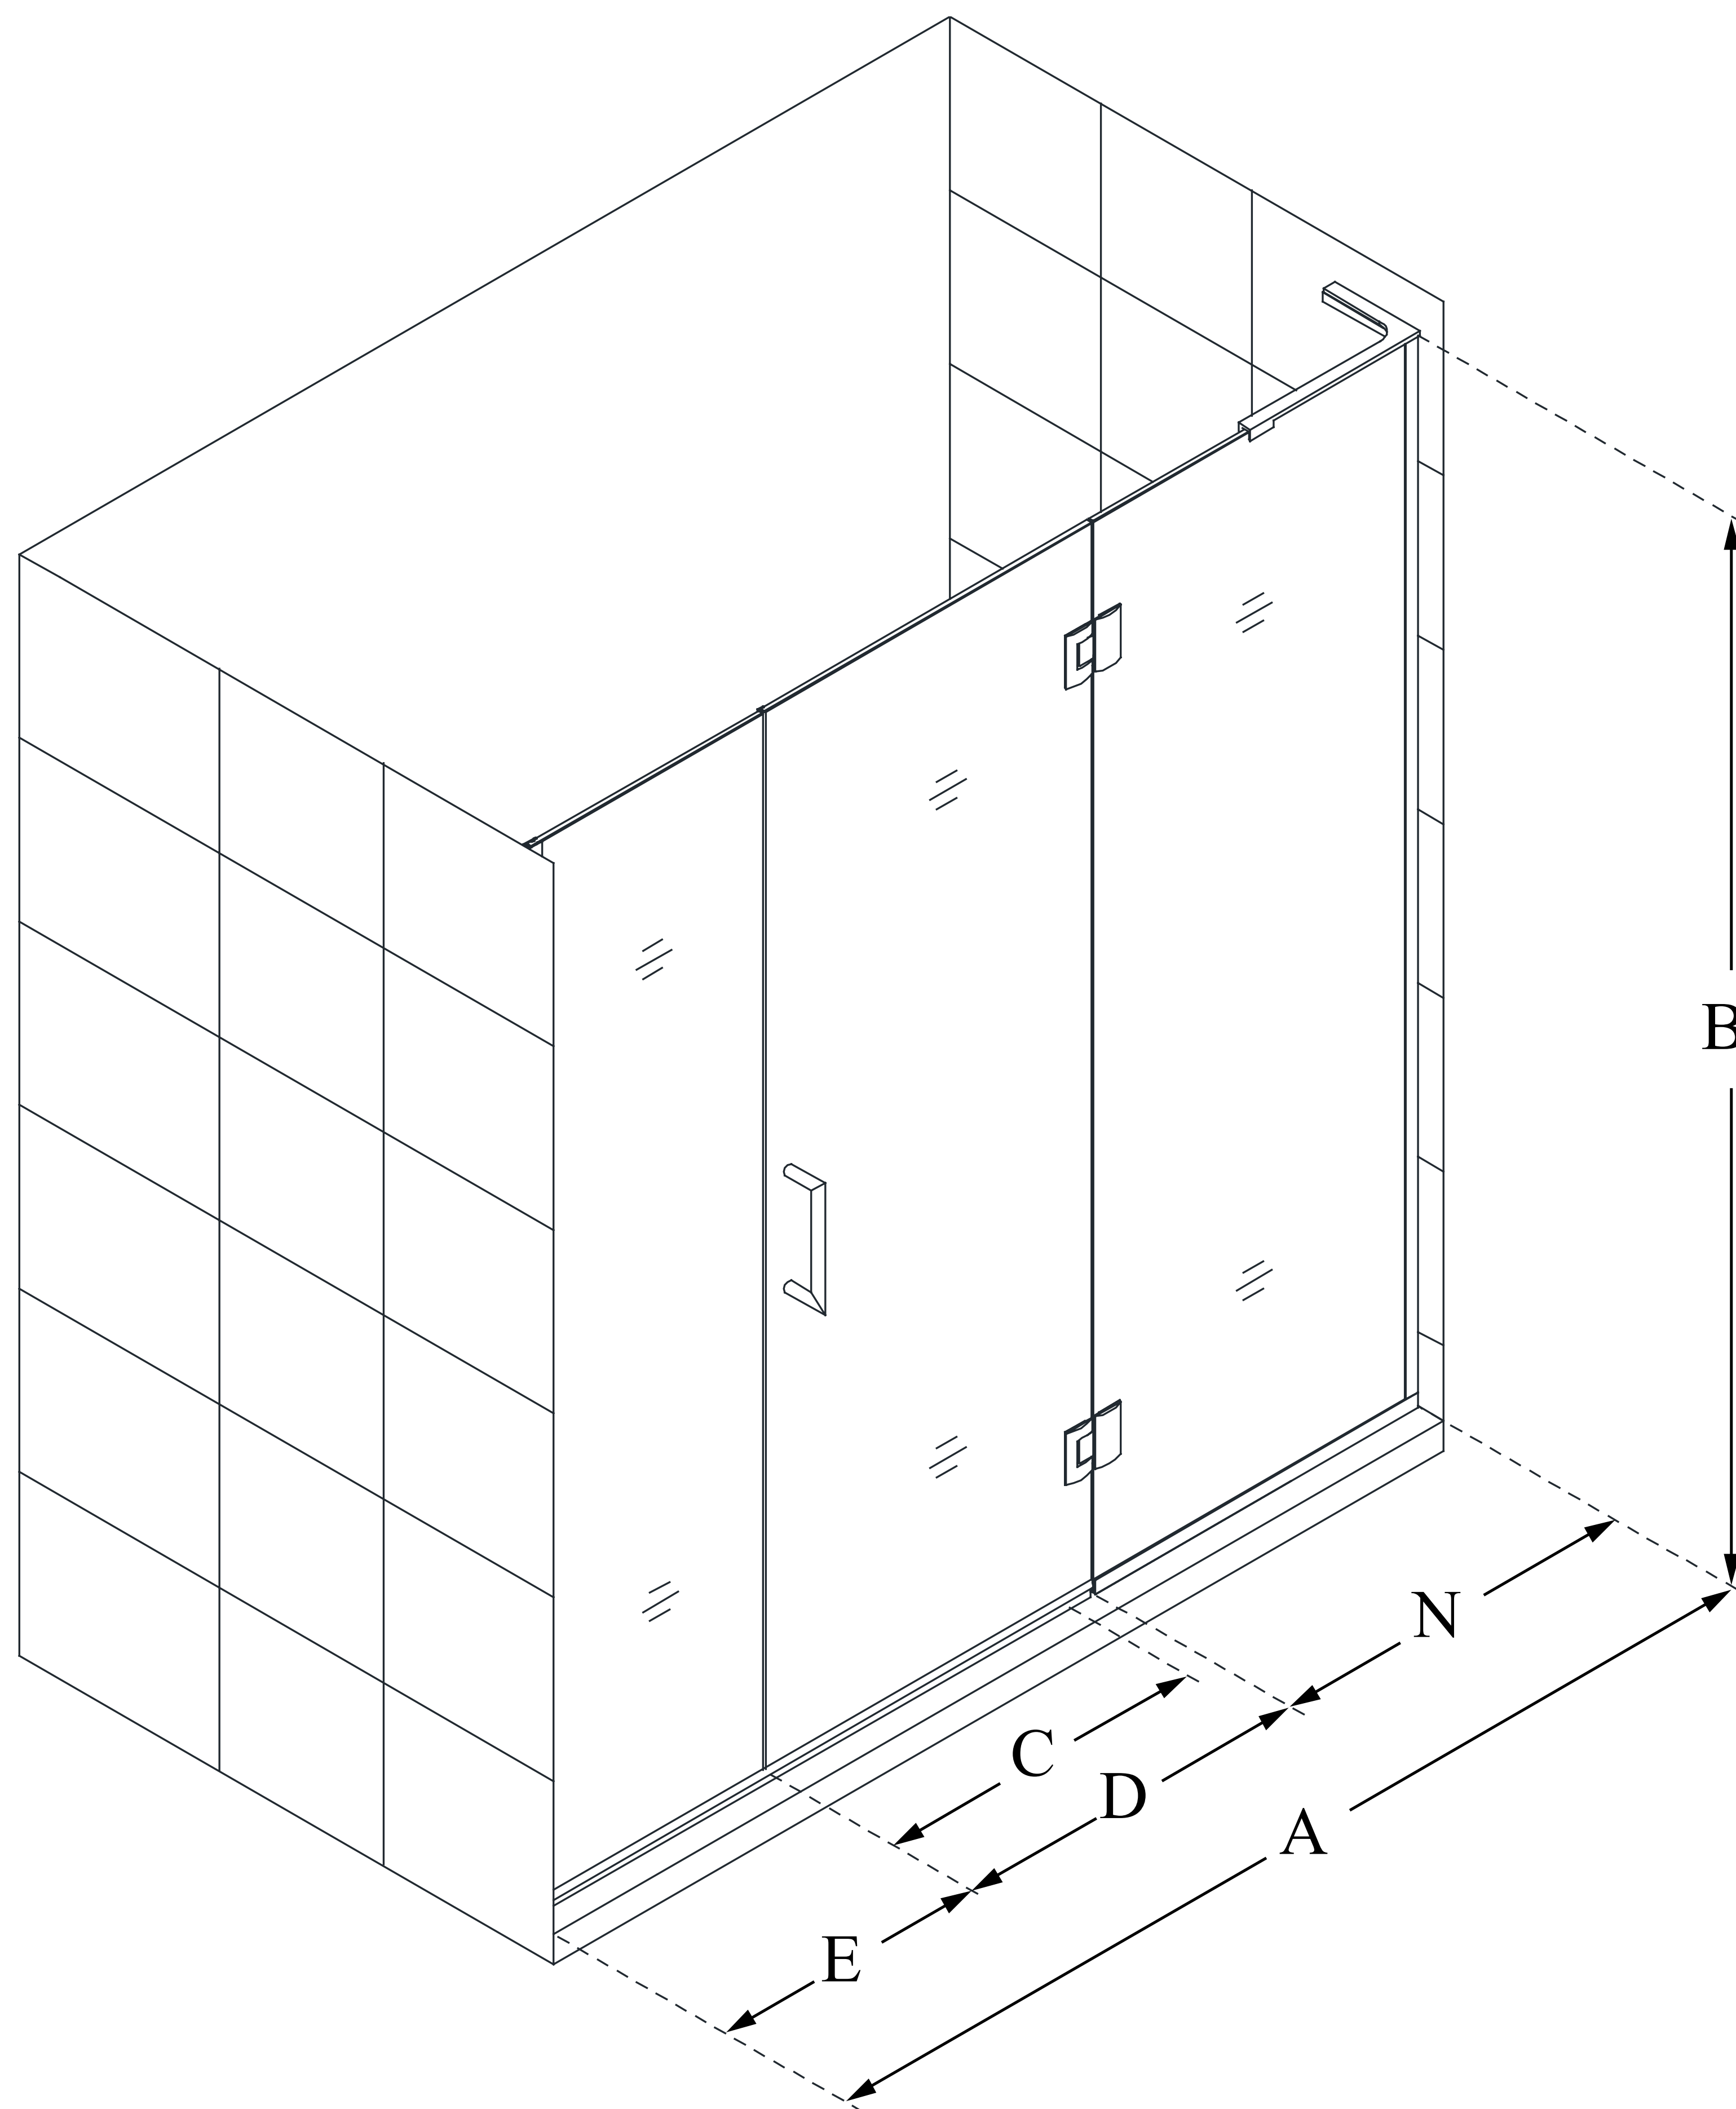

D3270672

UNIDOOR-X

DreamLine Unidoor-X 57-57 1/2
in. W x 72 in. H Frameless Hinged
Shower Door, Clear Glass

SWING DOOR

CONFIGURATION DIMENSIONS:

A: 57 - 57 1/2 in.

MODEL WIDTH

B: 72 in.

MODEL HEIGHT

C: 26 in.

ACCESS WIDTH

D: 27 in.

DOOR WIDTH

E: 6 in.

INLINE PANEL WIDTH

N: 24 in.

HINGE PANEL WIDTH

DreamLine reserves the right to update or modify the hardware or materials pictured without prior notice for the purpose of product improvement and customer satisfaction.