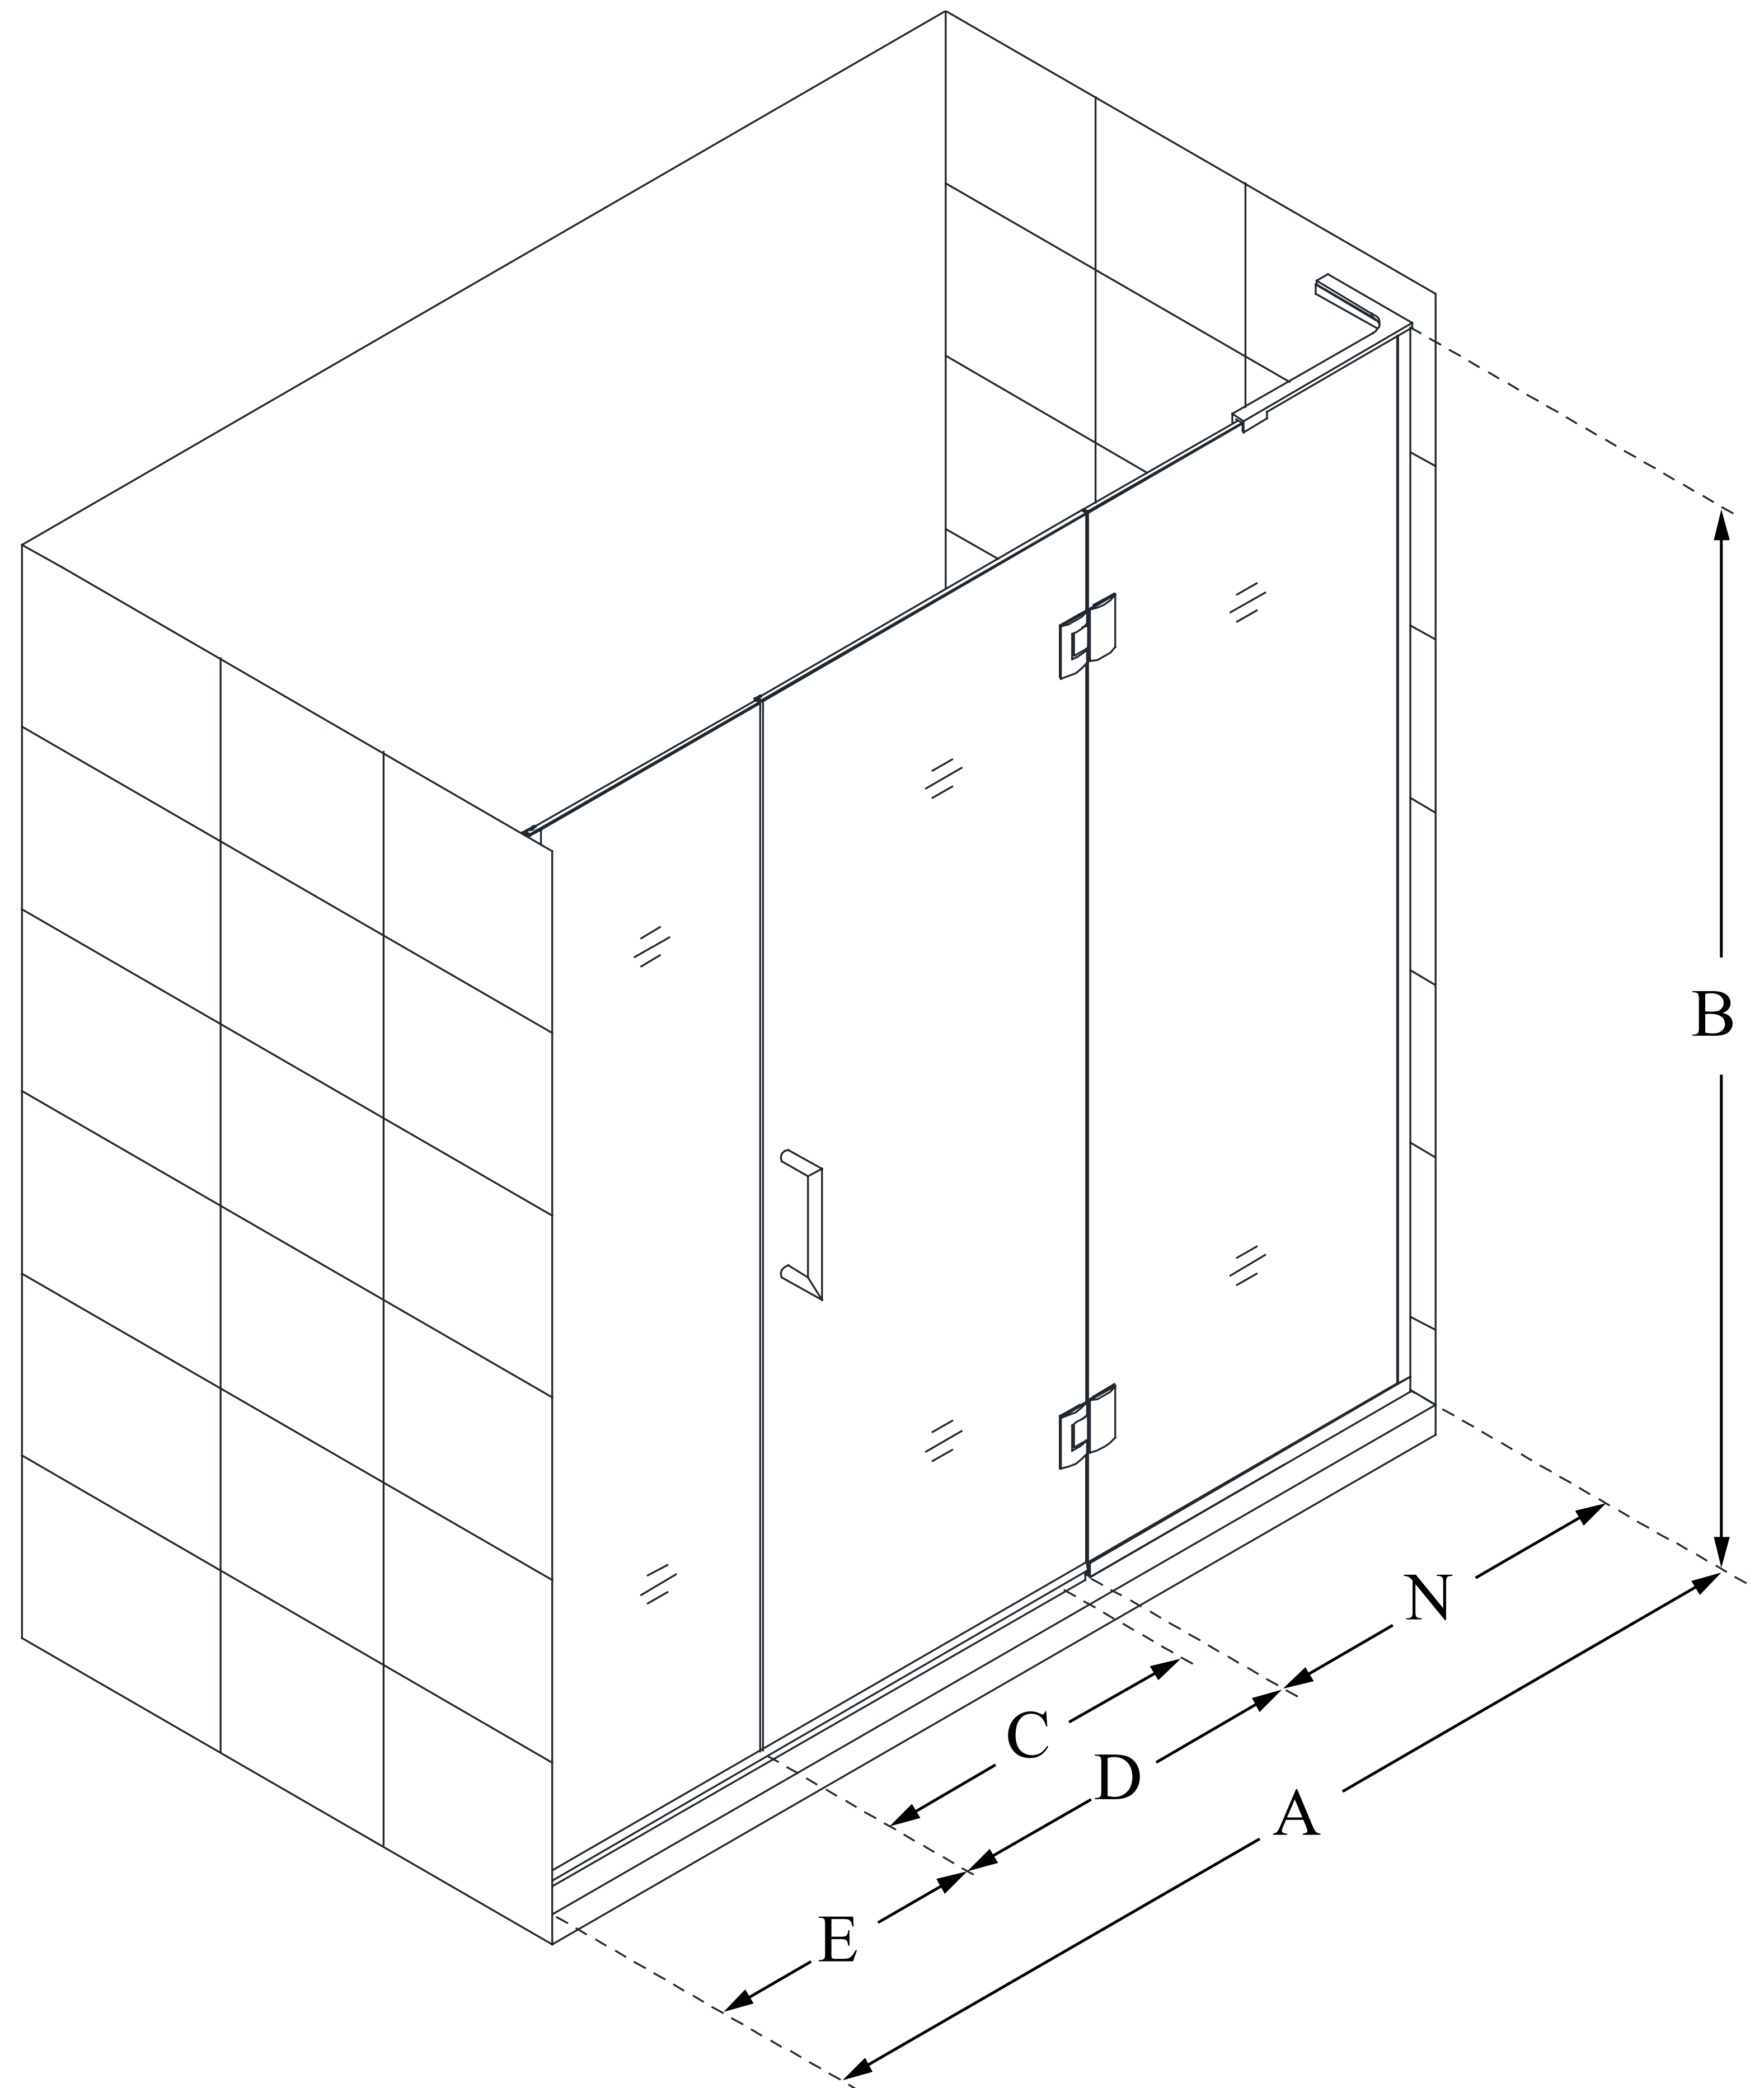

D32406572

UNIDOOR-X

DreamLine Unidoor-X 54 1/2-55
in. W x 72 in. H Frameless Hinged
Shower Door, Clear Glass

SWING DOOR

CONFIGURATION DIMENSIONS:

A: 54 1/2 - 55 in.

MODEL WIDTH

B: 72 in.

MODEL HEIGHT

C: 23 in.

ACCESS WIDTH

D: 24 in.

DOOR WIDTH

E: 6 1/2 in.

INLINE PANEL WIDTH

N: 24 in.

HINGE PANEL WIDTH

DreamLine reserves the right to update or modify the hardware or materials pictured without prior notice for the purpose of product improvement and customer satisfaction.