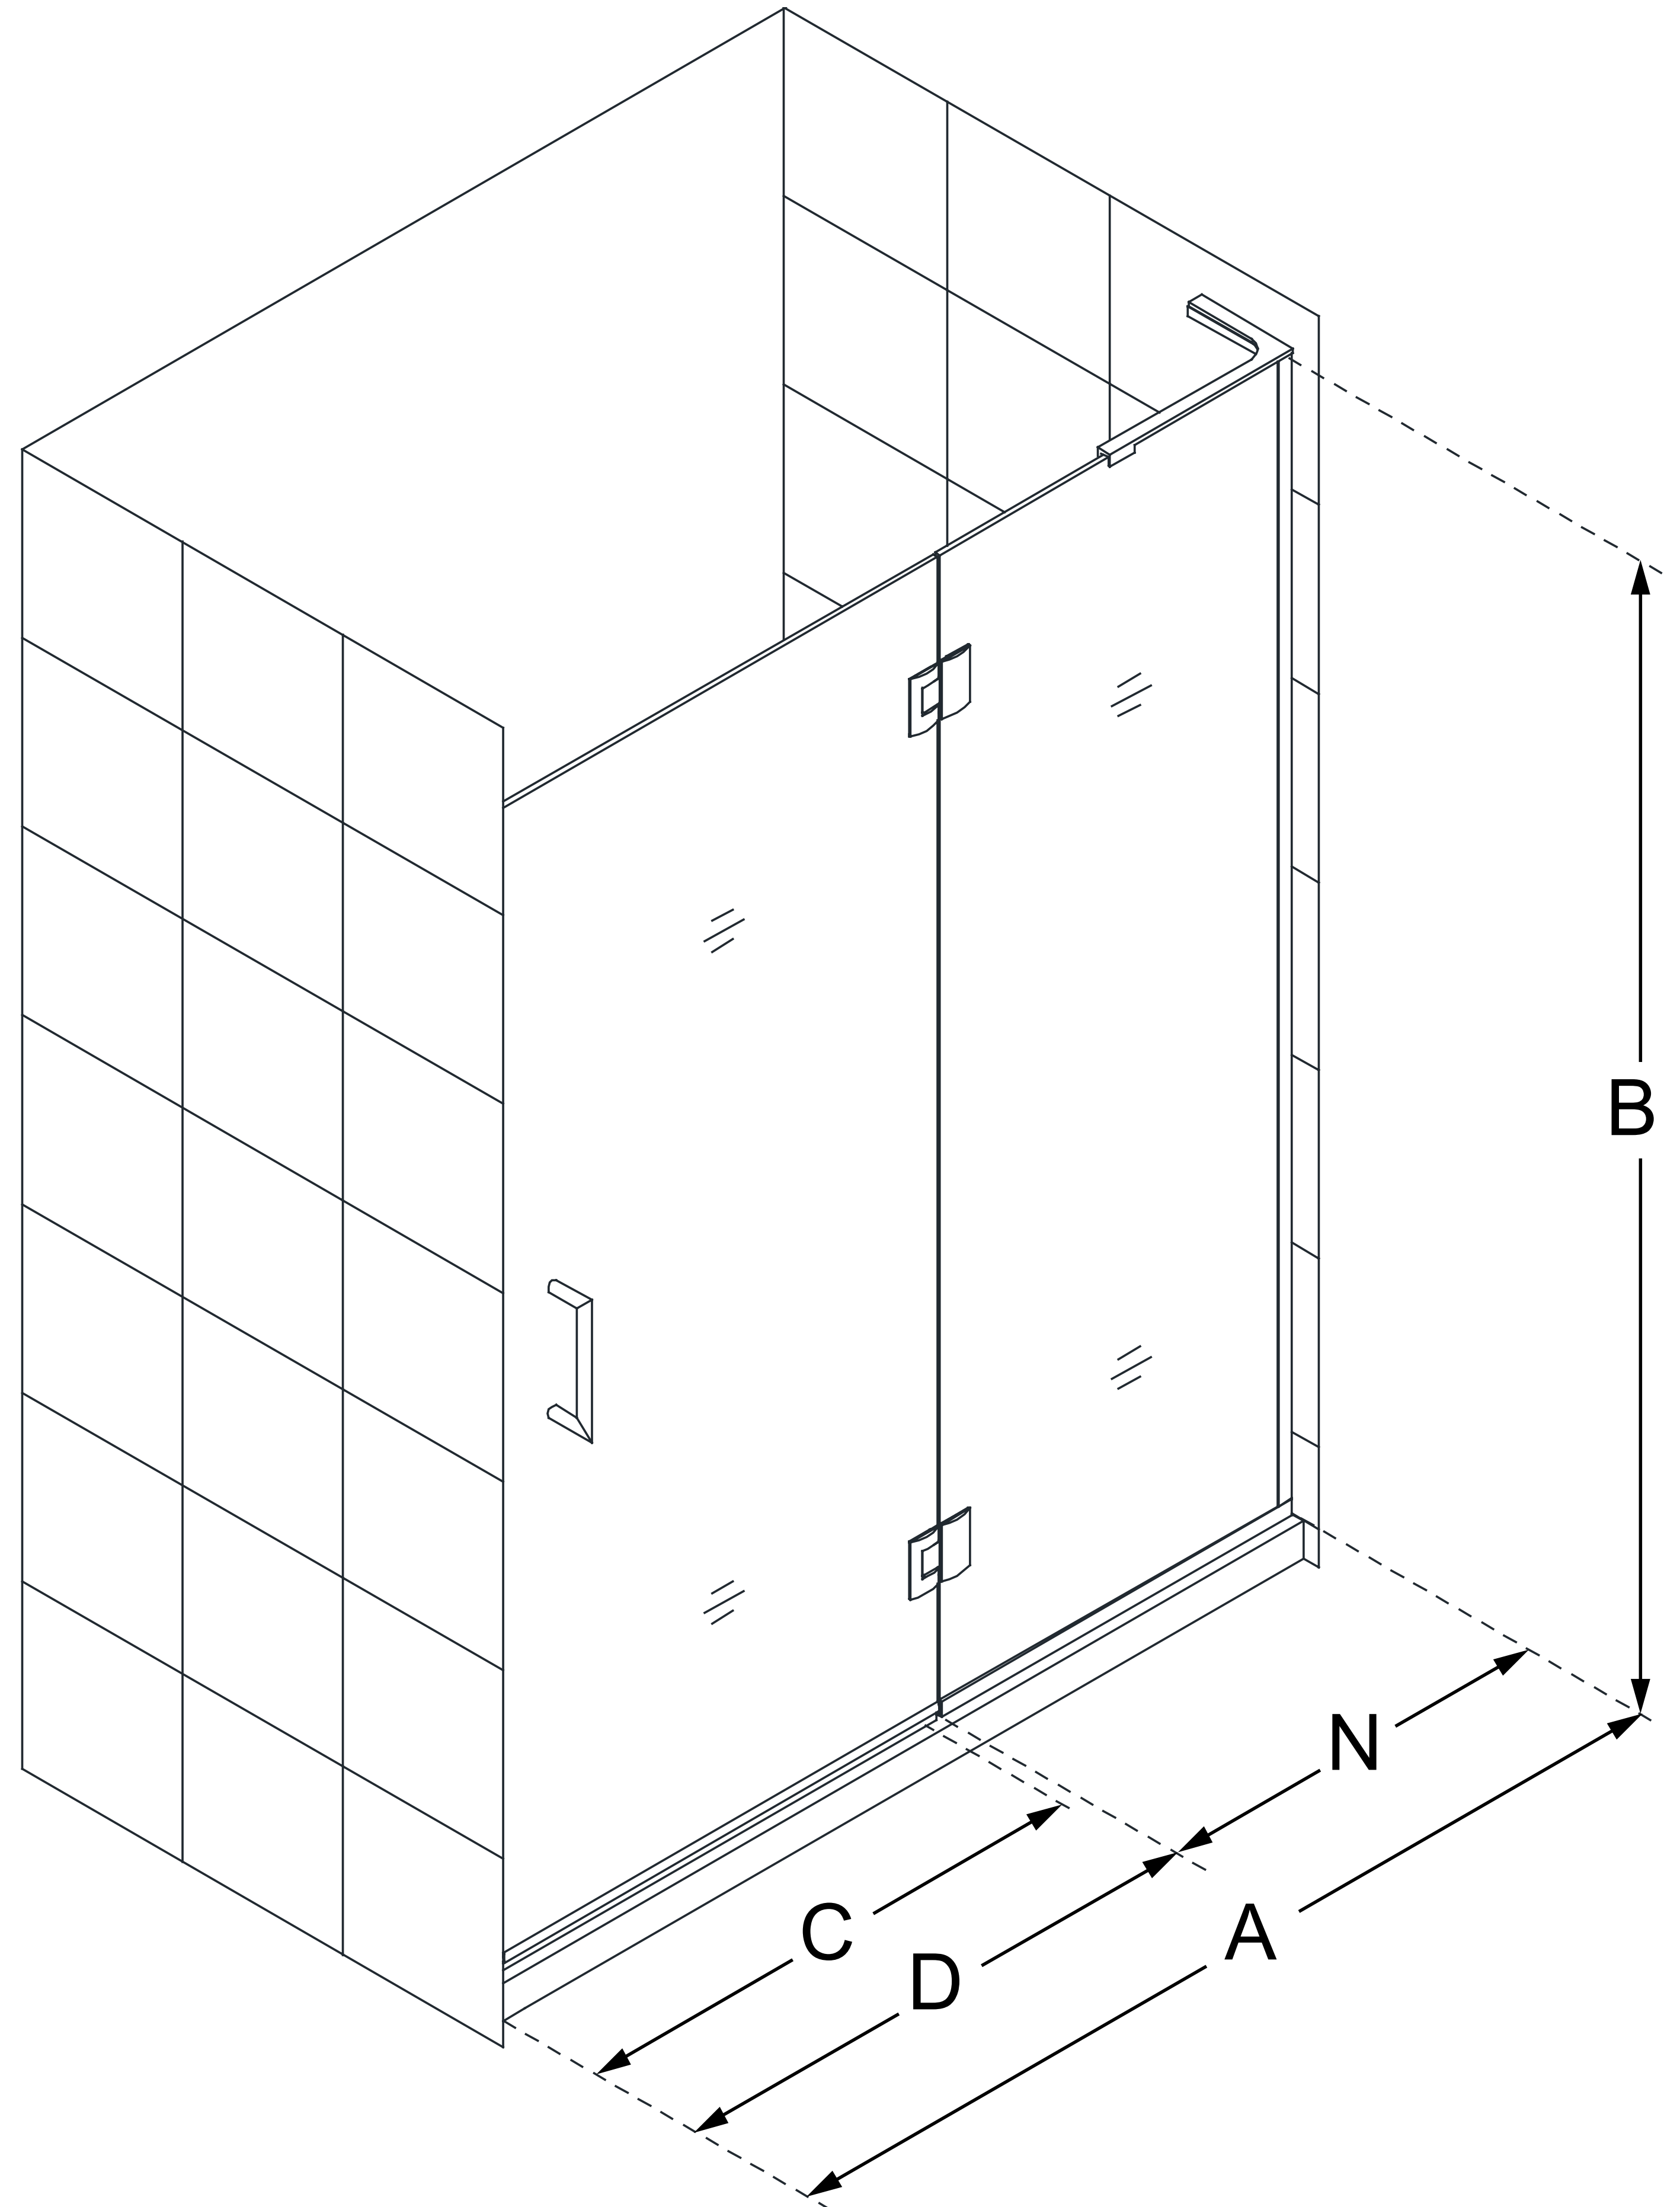

D33072

UNIDOOR-X

DreamLine Unidoor-X 54 in. W x
72 in. H Frameless Hinged Shower
Door, Clear Glass

SWING DOOR

CONFIGURATION DIMENSIONS:

A: 54 in.

MODEL WIDTH

B: 72 in.

MODEL HEIGHT

C: 29 in.

ACCESS WIDTH

D: 30 in.

DOOR WIDTH

N: 24 in.

HINGE PANEL WIDTH

DreamLine reserves the right to update or modify the hardware or materials pictured without prior notice for the purpose of product improvement and customer satisfaction.