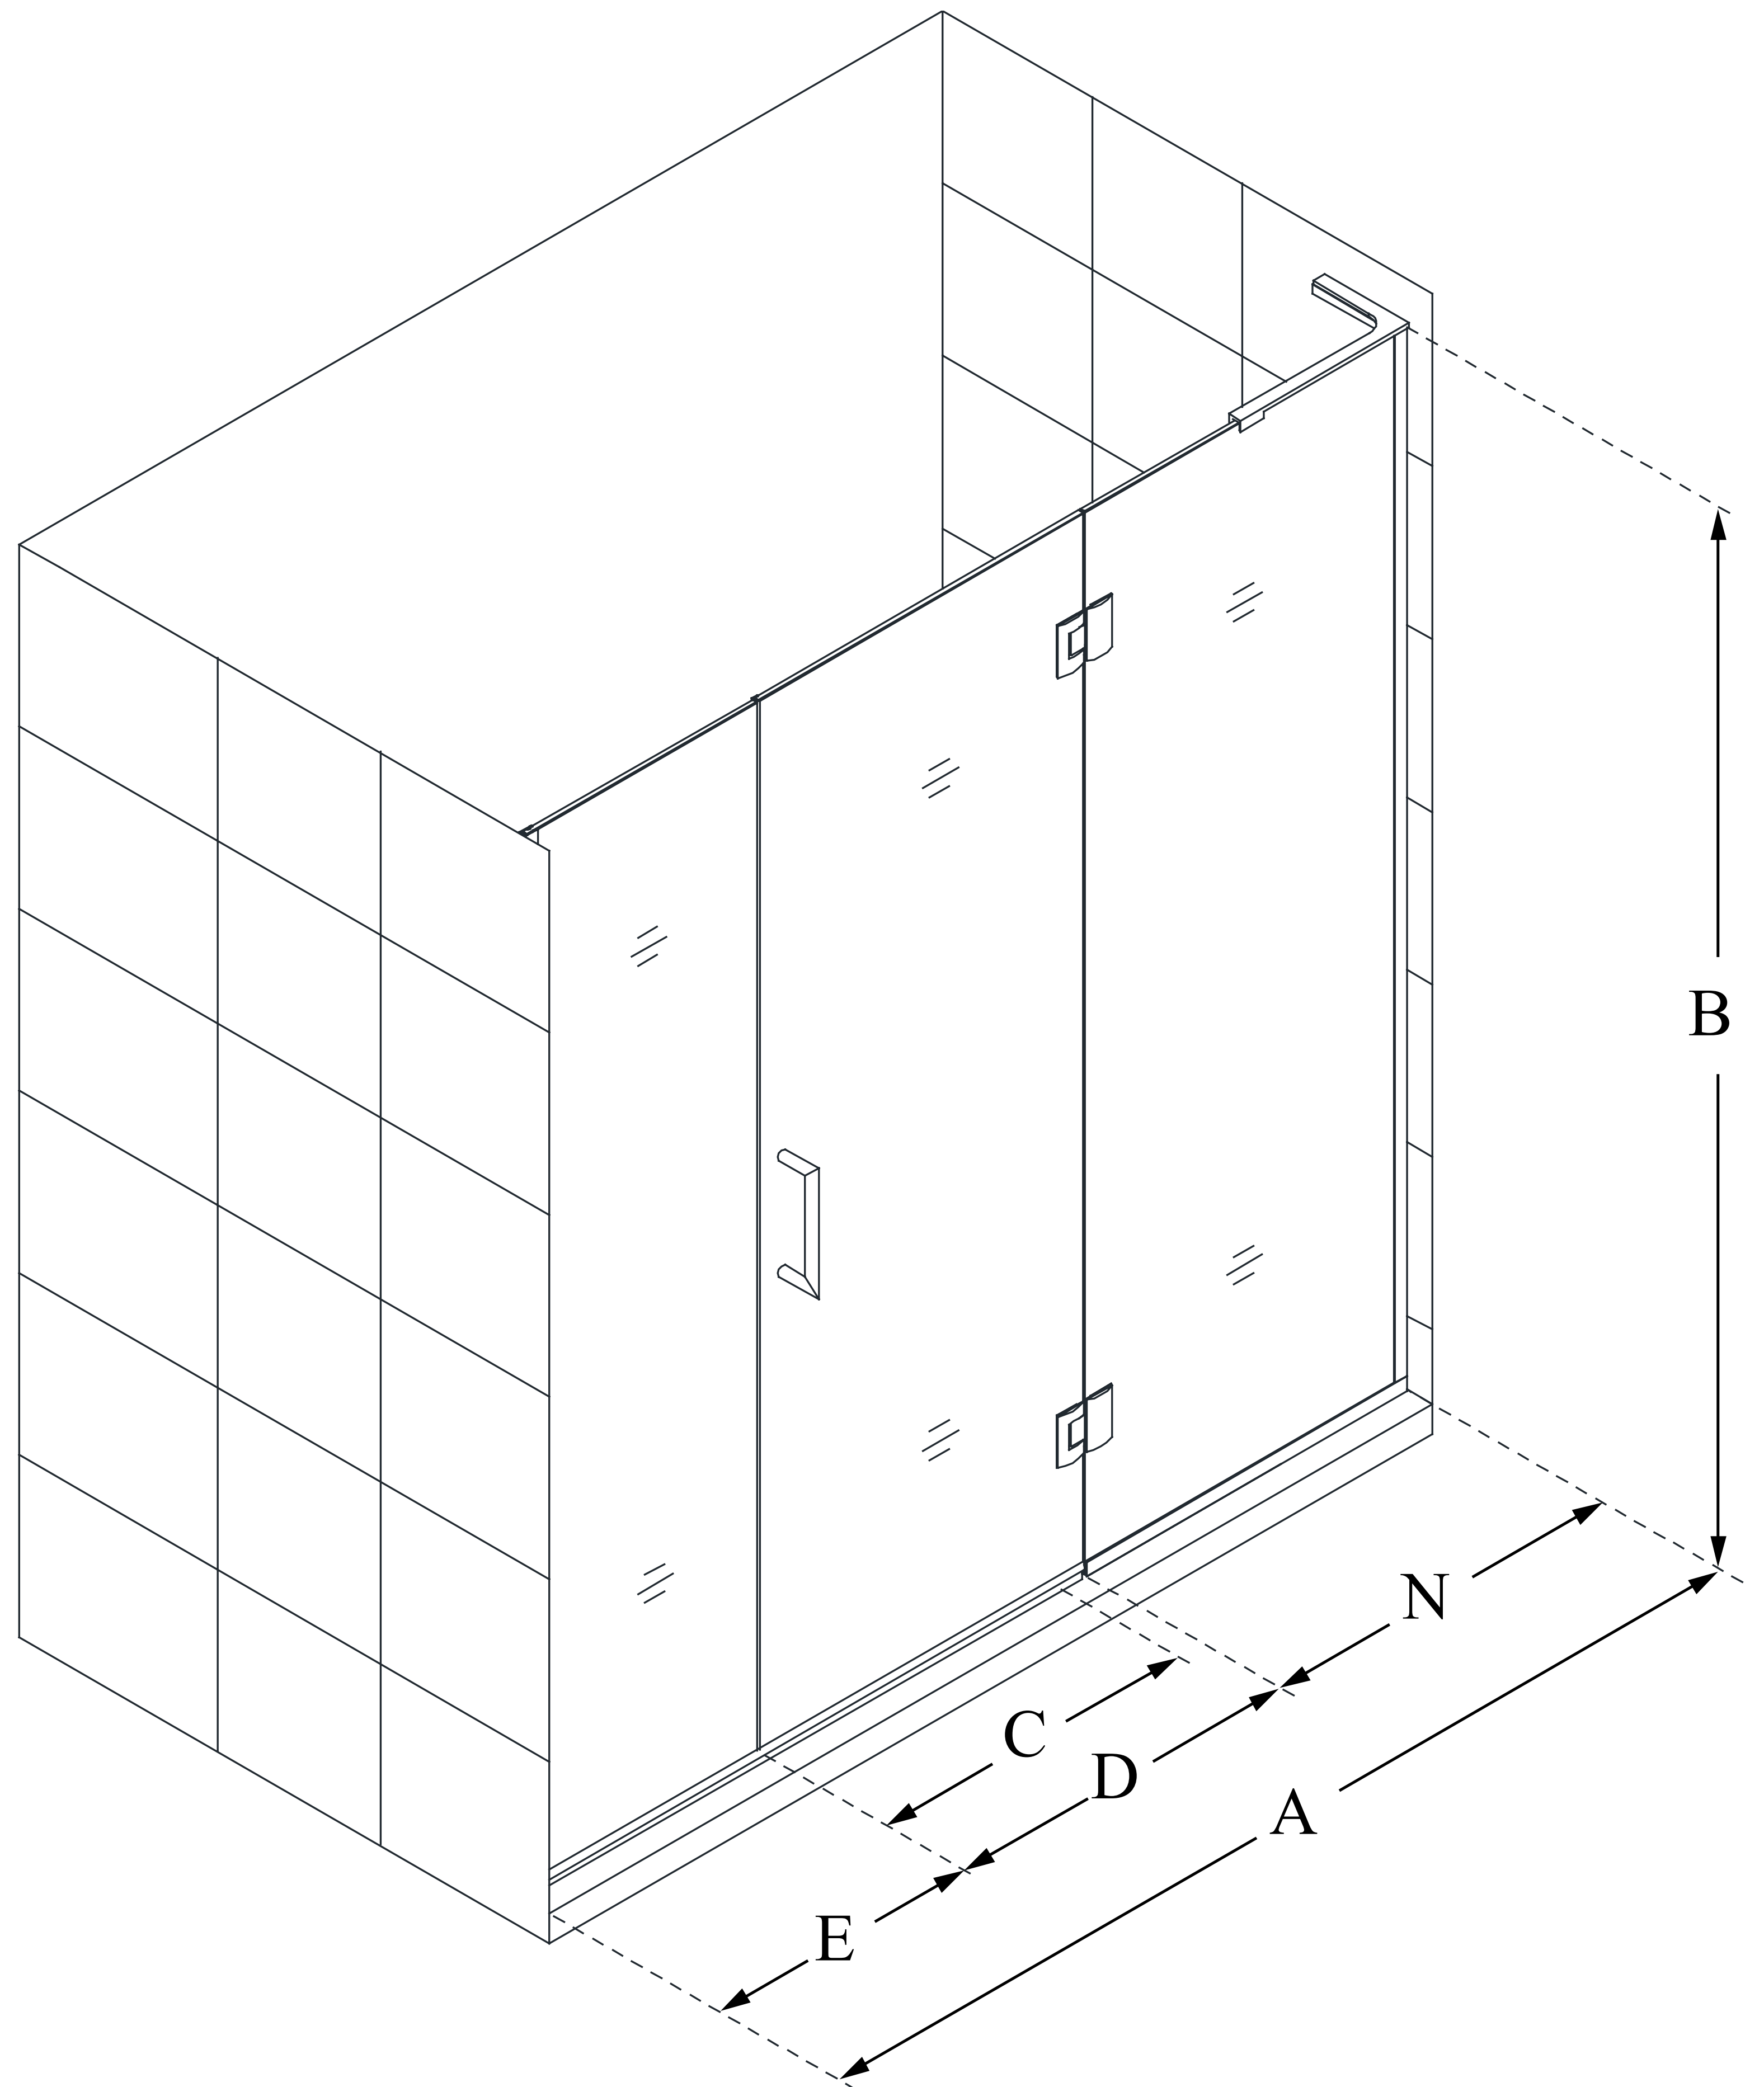

D3250672

UNIDOOR-X

DreamLine Unidoor-X 55-55 1/2
in. W x 72 in. H Frameless Hinged
Shower Door, Clear Glass

SWING DOOR

CONFIGURATION DIMENSIONS:

A: 55 - 55 1/2 in.

MODEL WIDTH

B: 72 in.

MODEL HEIGHT

C: 24 in.

ACCESS WIDTH

D: 25 in.

DOOR WIDTH

E: 6 in.

INLINE PANEL WIDTH

N: 24 in.

HINGE PANEL WIDTH

DreamLine reserves the right to update or modify the hardware or materials pictured without prior notice for the purpose of product improvement and customer satisfaction.