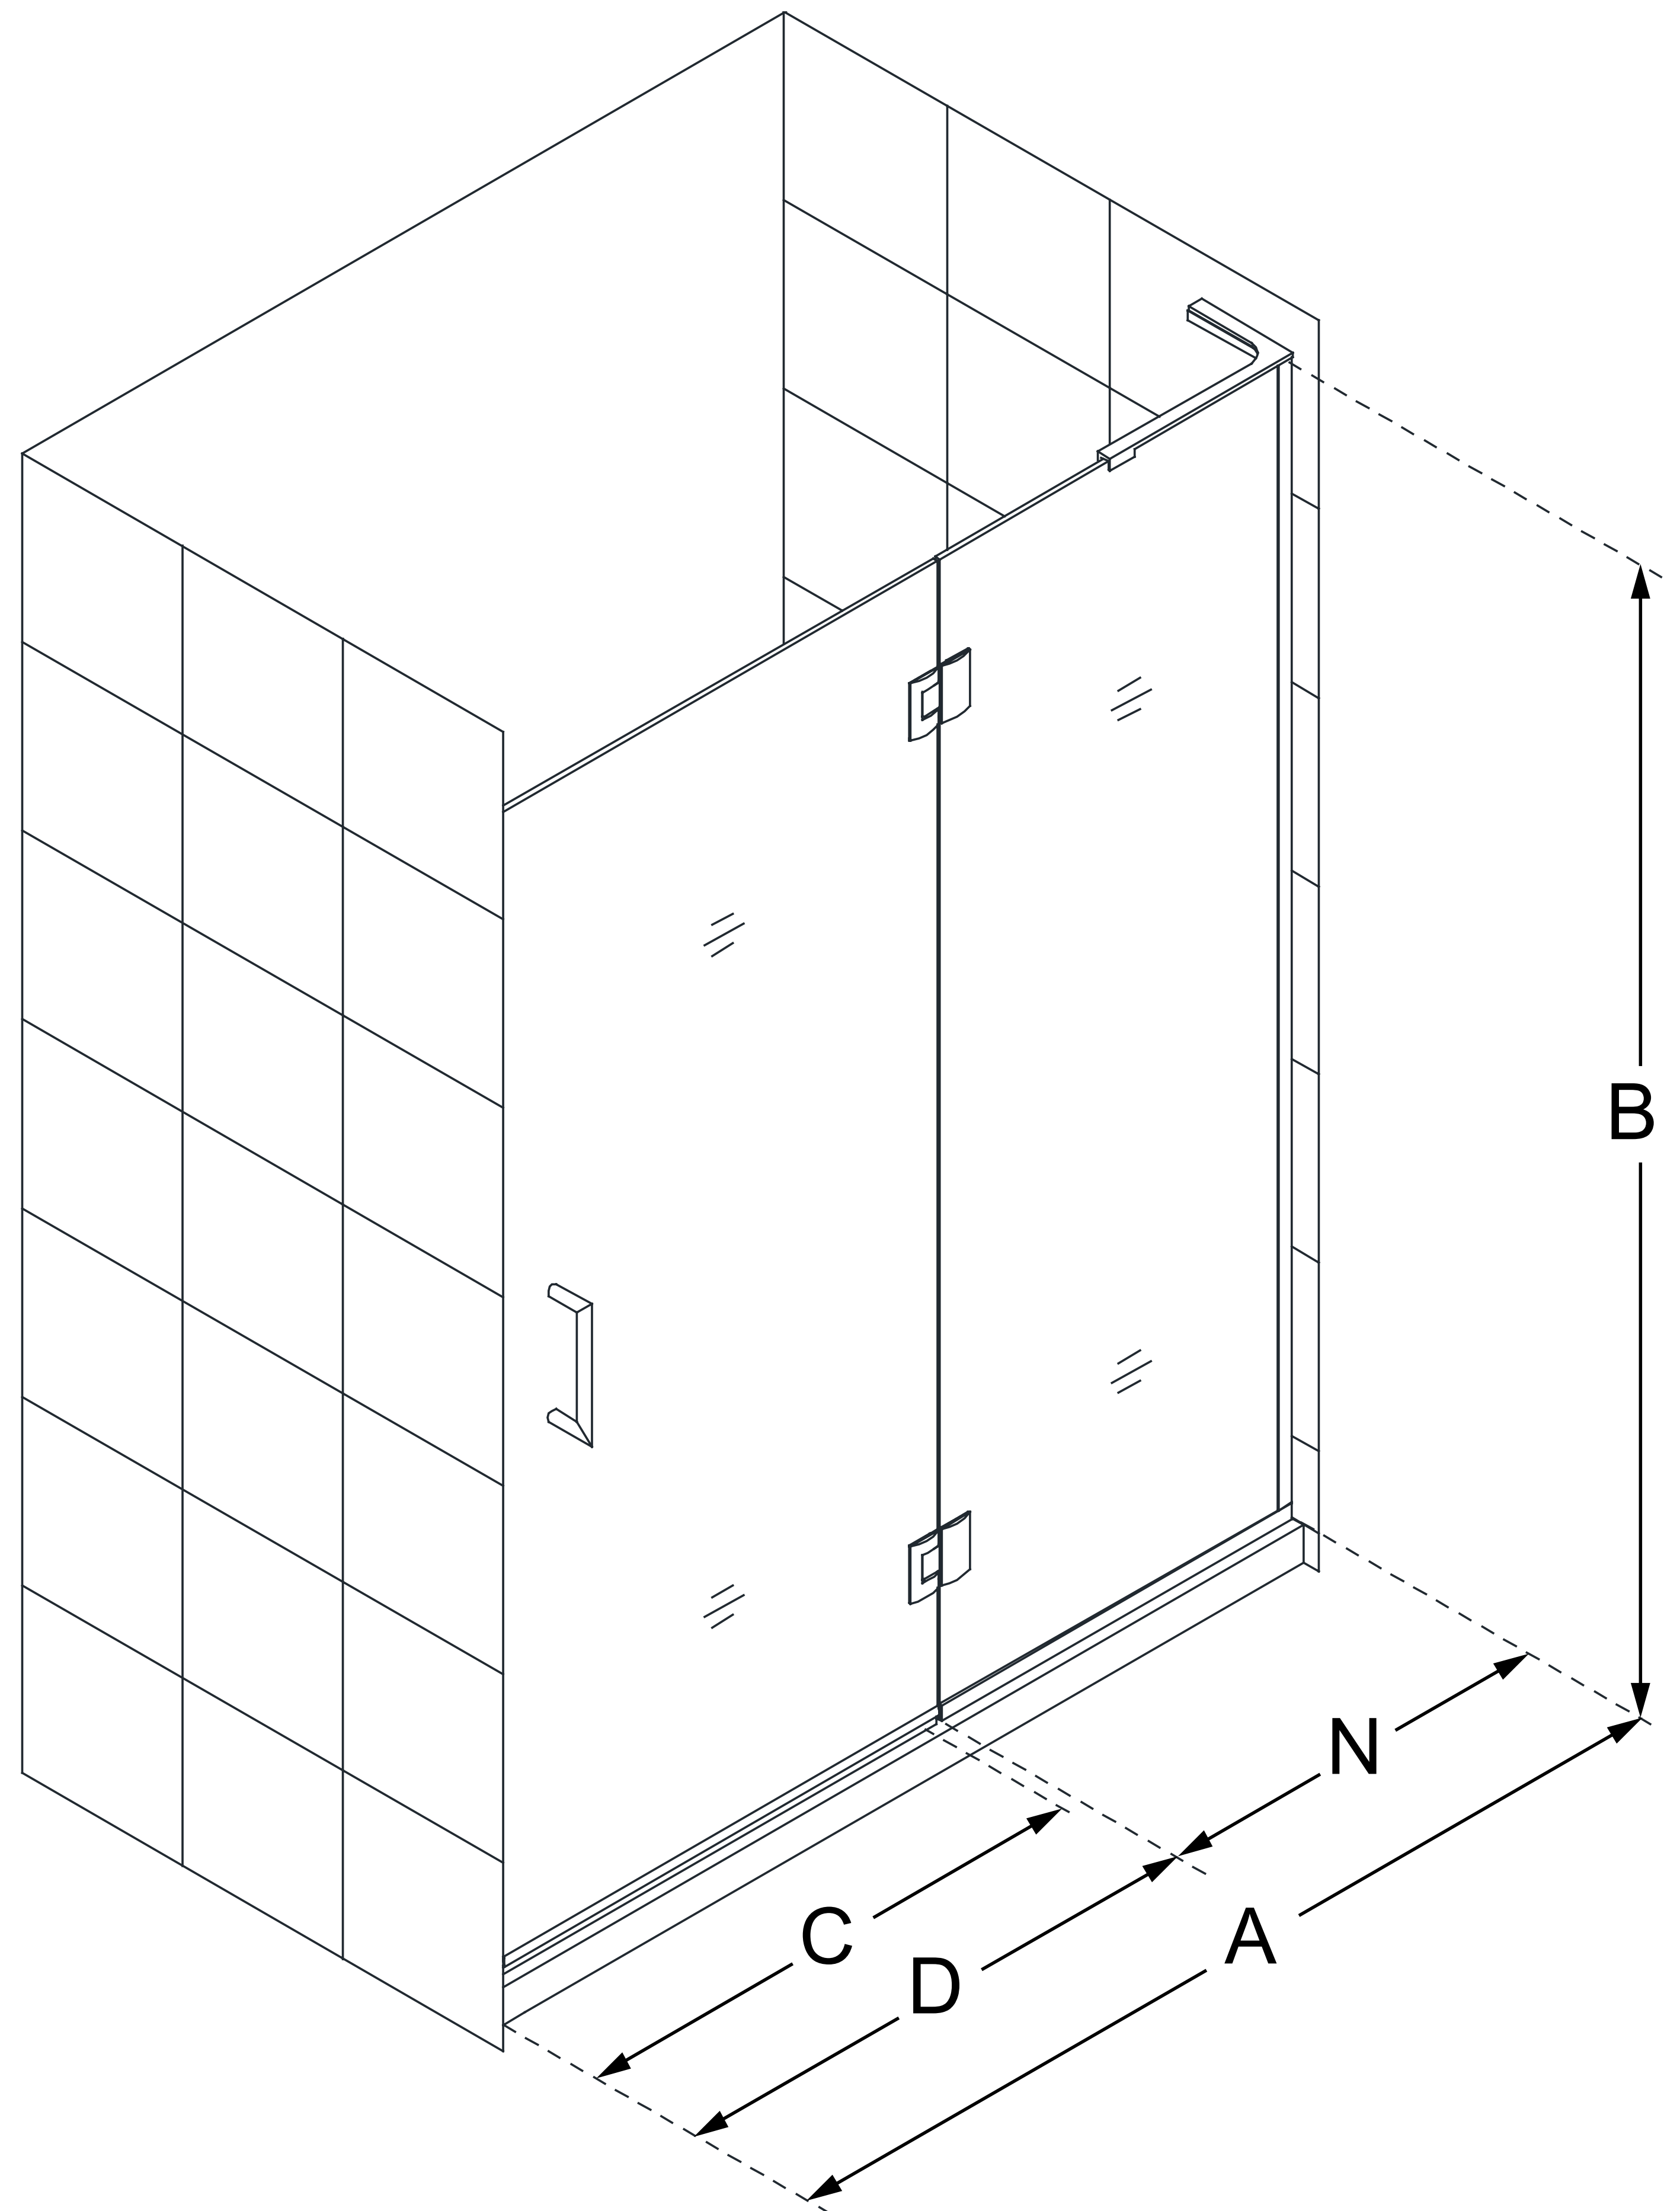

D32972

UNIDOOR-X

DreamLine Unidoor-X 53 in. W x
72 in. H Frameless Hinged Shower
Door, Clear Glass

SWING DOOR

CONFIGURATION DIMENSIONS:

A: 53 in.

MODEL WIDTH

B: 72 in.

MODEL HEIGHT

C: 28 in.

ACCESS WIDTH

D: 29 in.

DOOR WIDTH

N: 24 in.

HINGE PANEL WIDTH

DreamLine reserves the right to update or modify the hardware or materials pictured without prior notice for the purpose of product improvement and customer satisfaction.