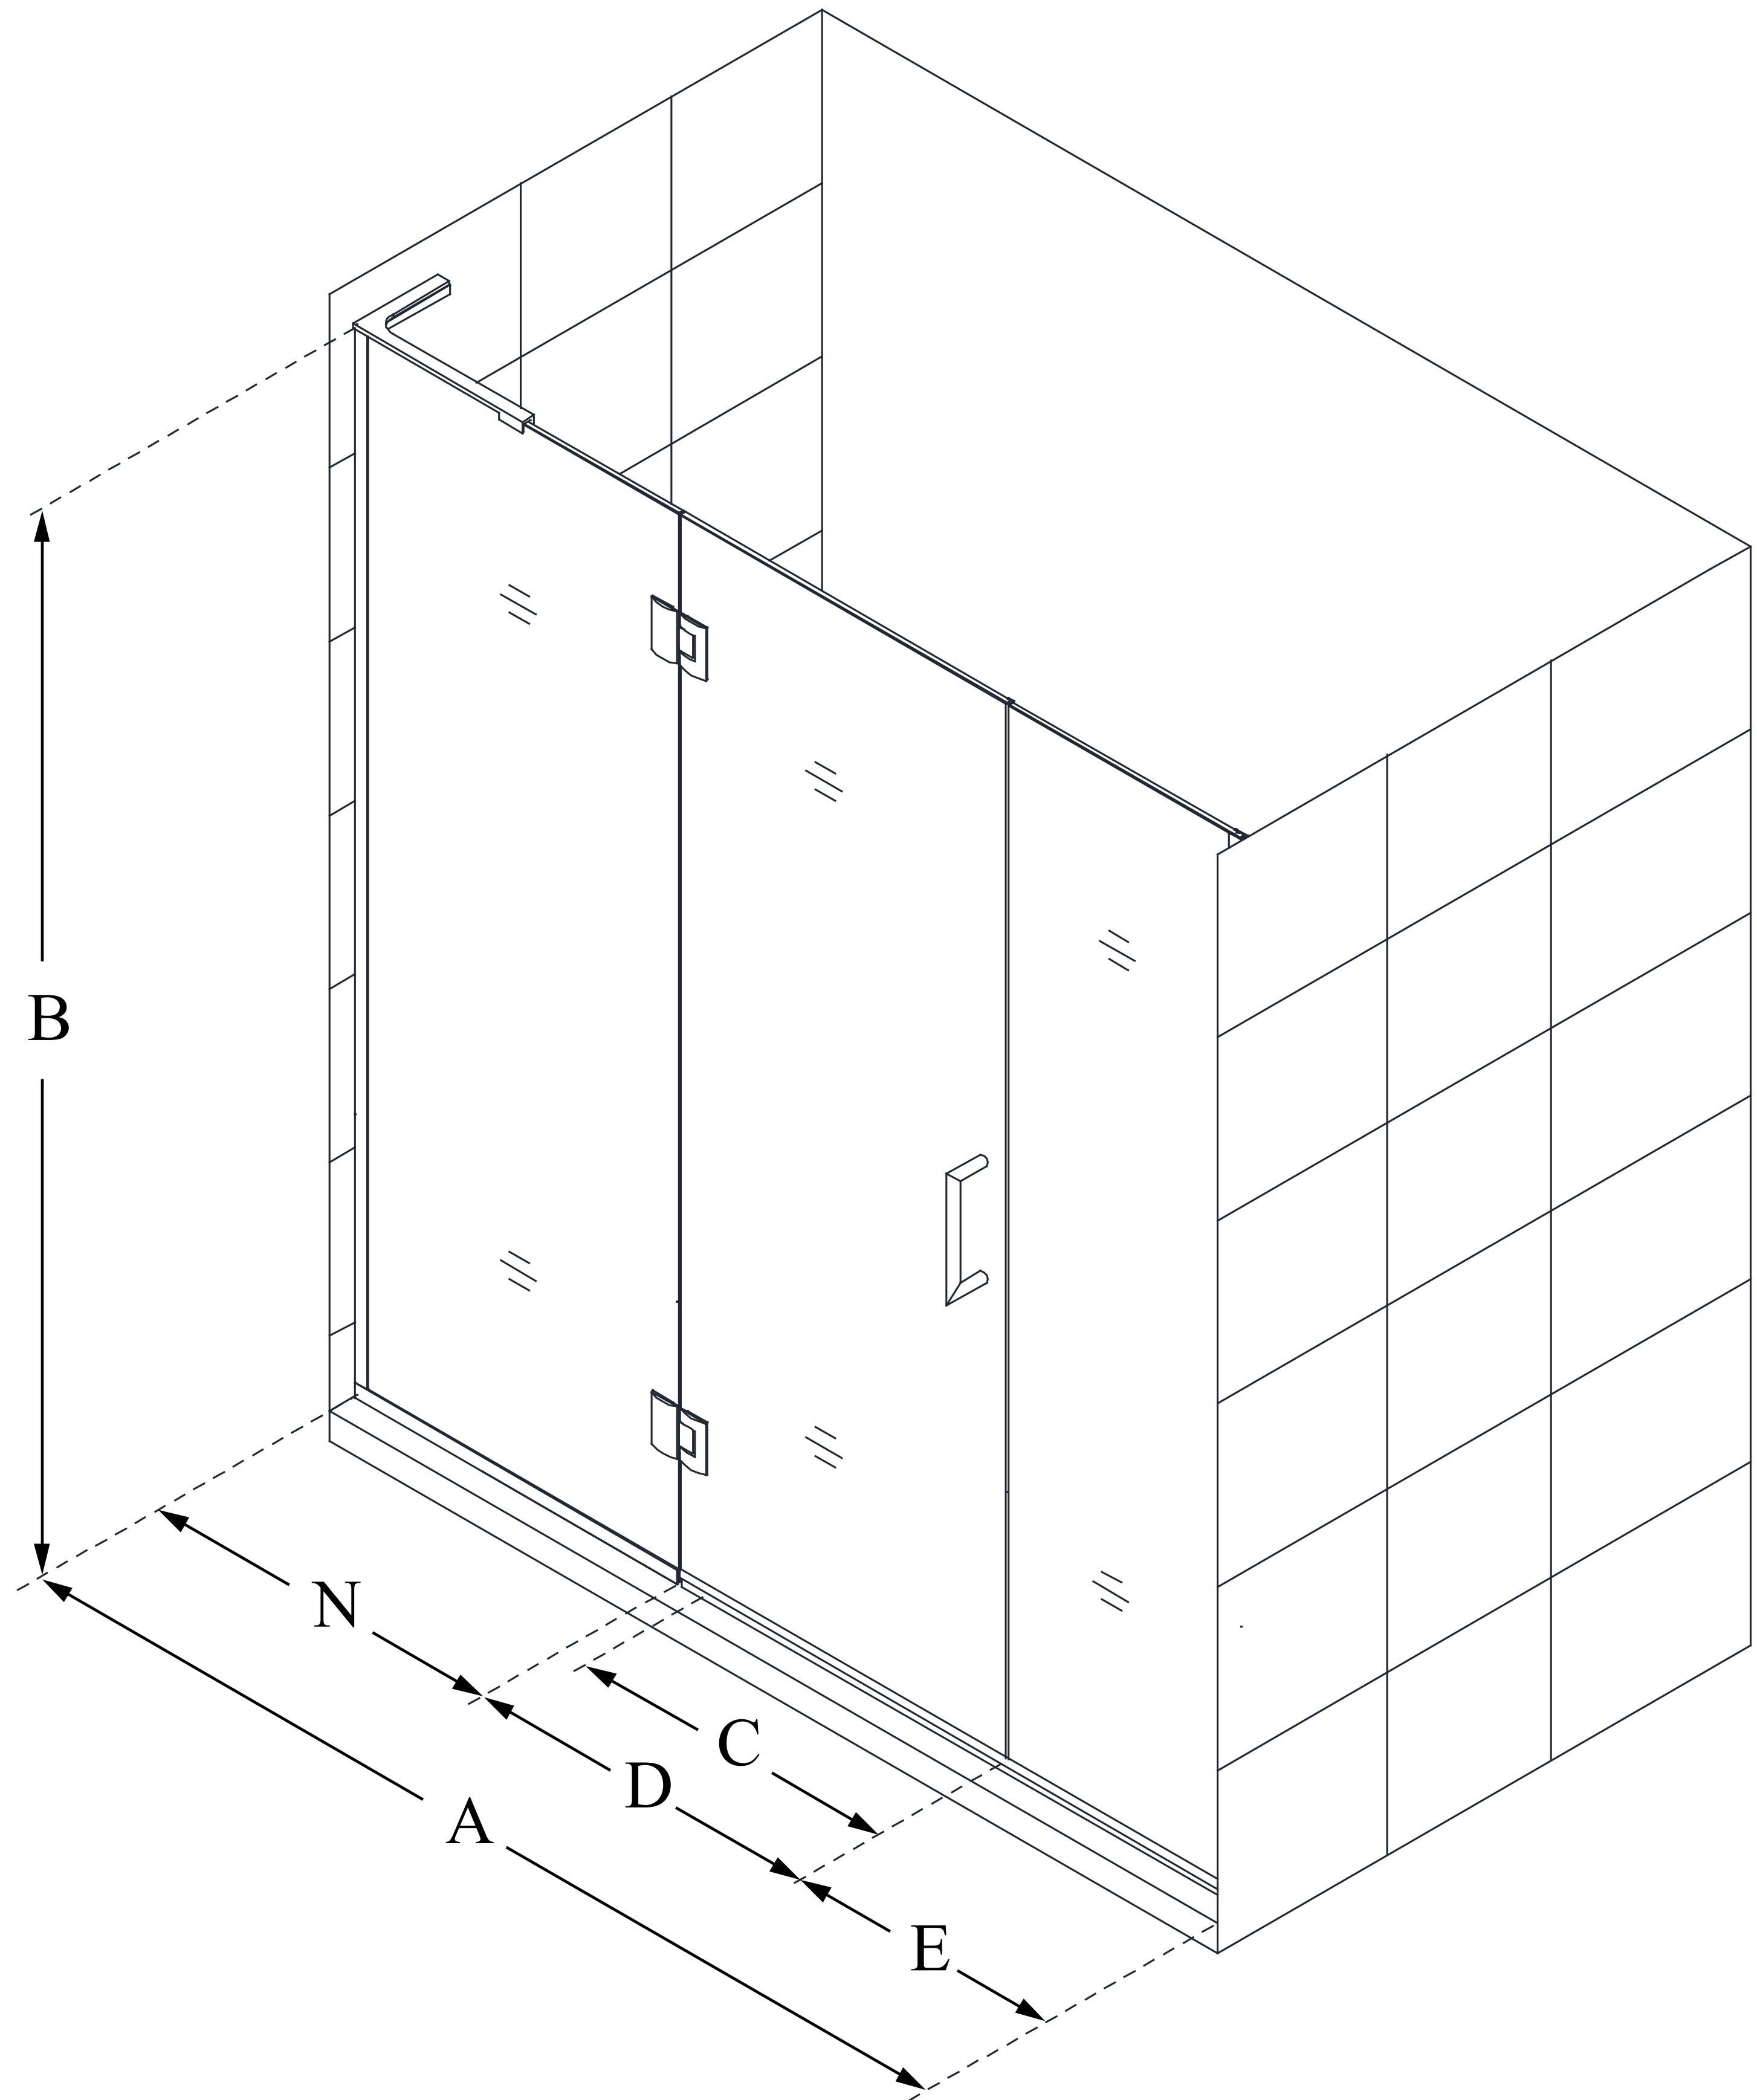

D3280672

UNIDOOR-X

DreamLine Unidoor-X 58-58 1/2
in. W x 72 in. H Frameless Hinged
Shower Door, Clear Glass

SWING DOOR

CONFIGURATION DIMENSIONS:

A: 58 - 58 1/2 in.

MODEL WIDTH

B: 72 in.

MODEL HEIGHT

C: 27 in.

ACCESS WIDTH

D: 28 in.

DOOR WIDTH

E: 6 in.

INLINE PANEL WIDTH

N: 24 in.

HINGE PANEL WIDTH

DreamLine reserves the right to update or modify the hardware or materials pictured without prior notice for the purpose of product improvement and customer satisfaction.