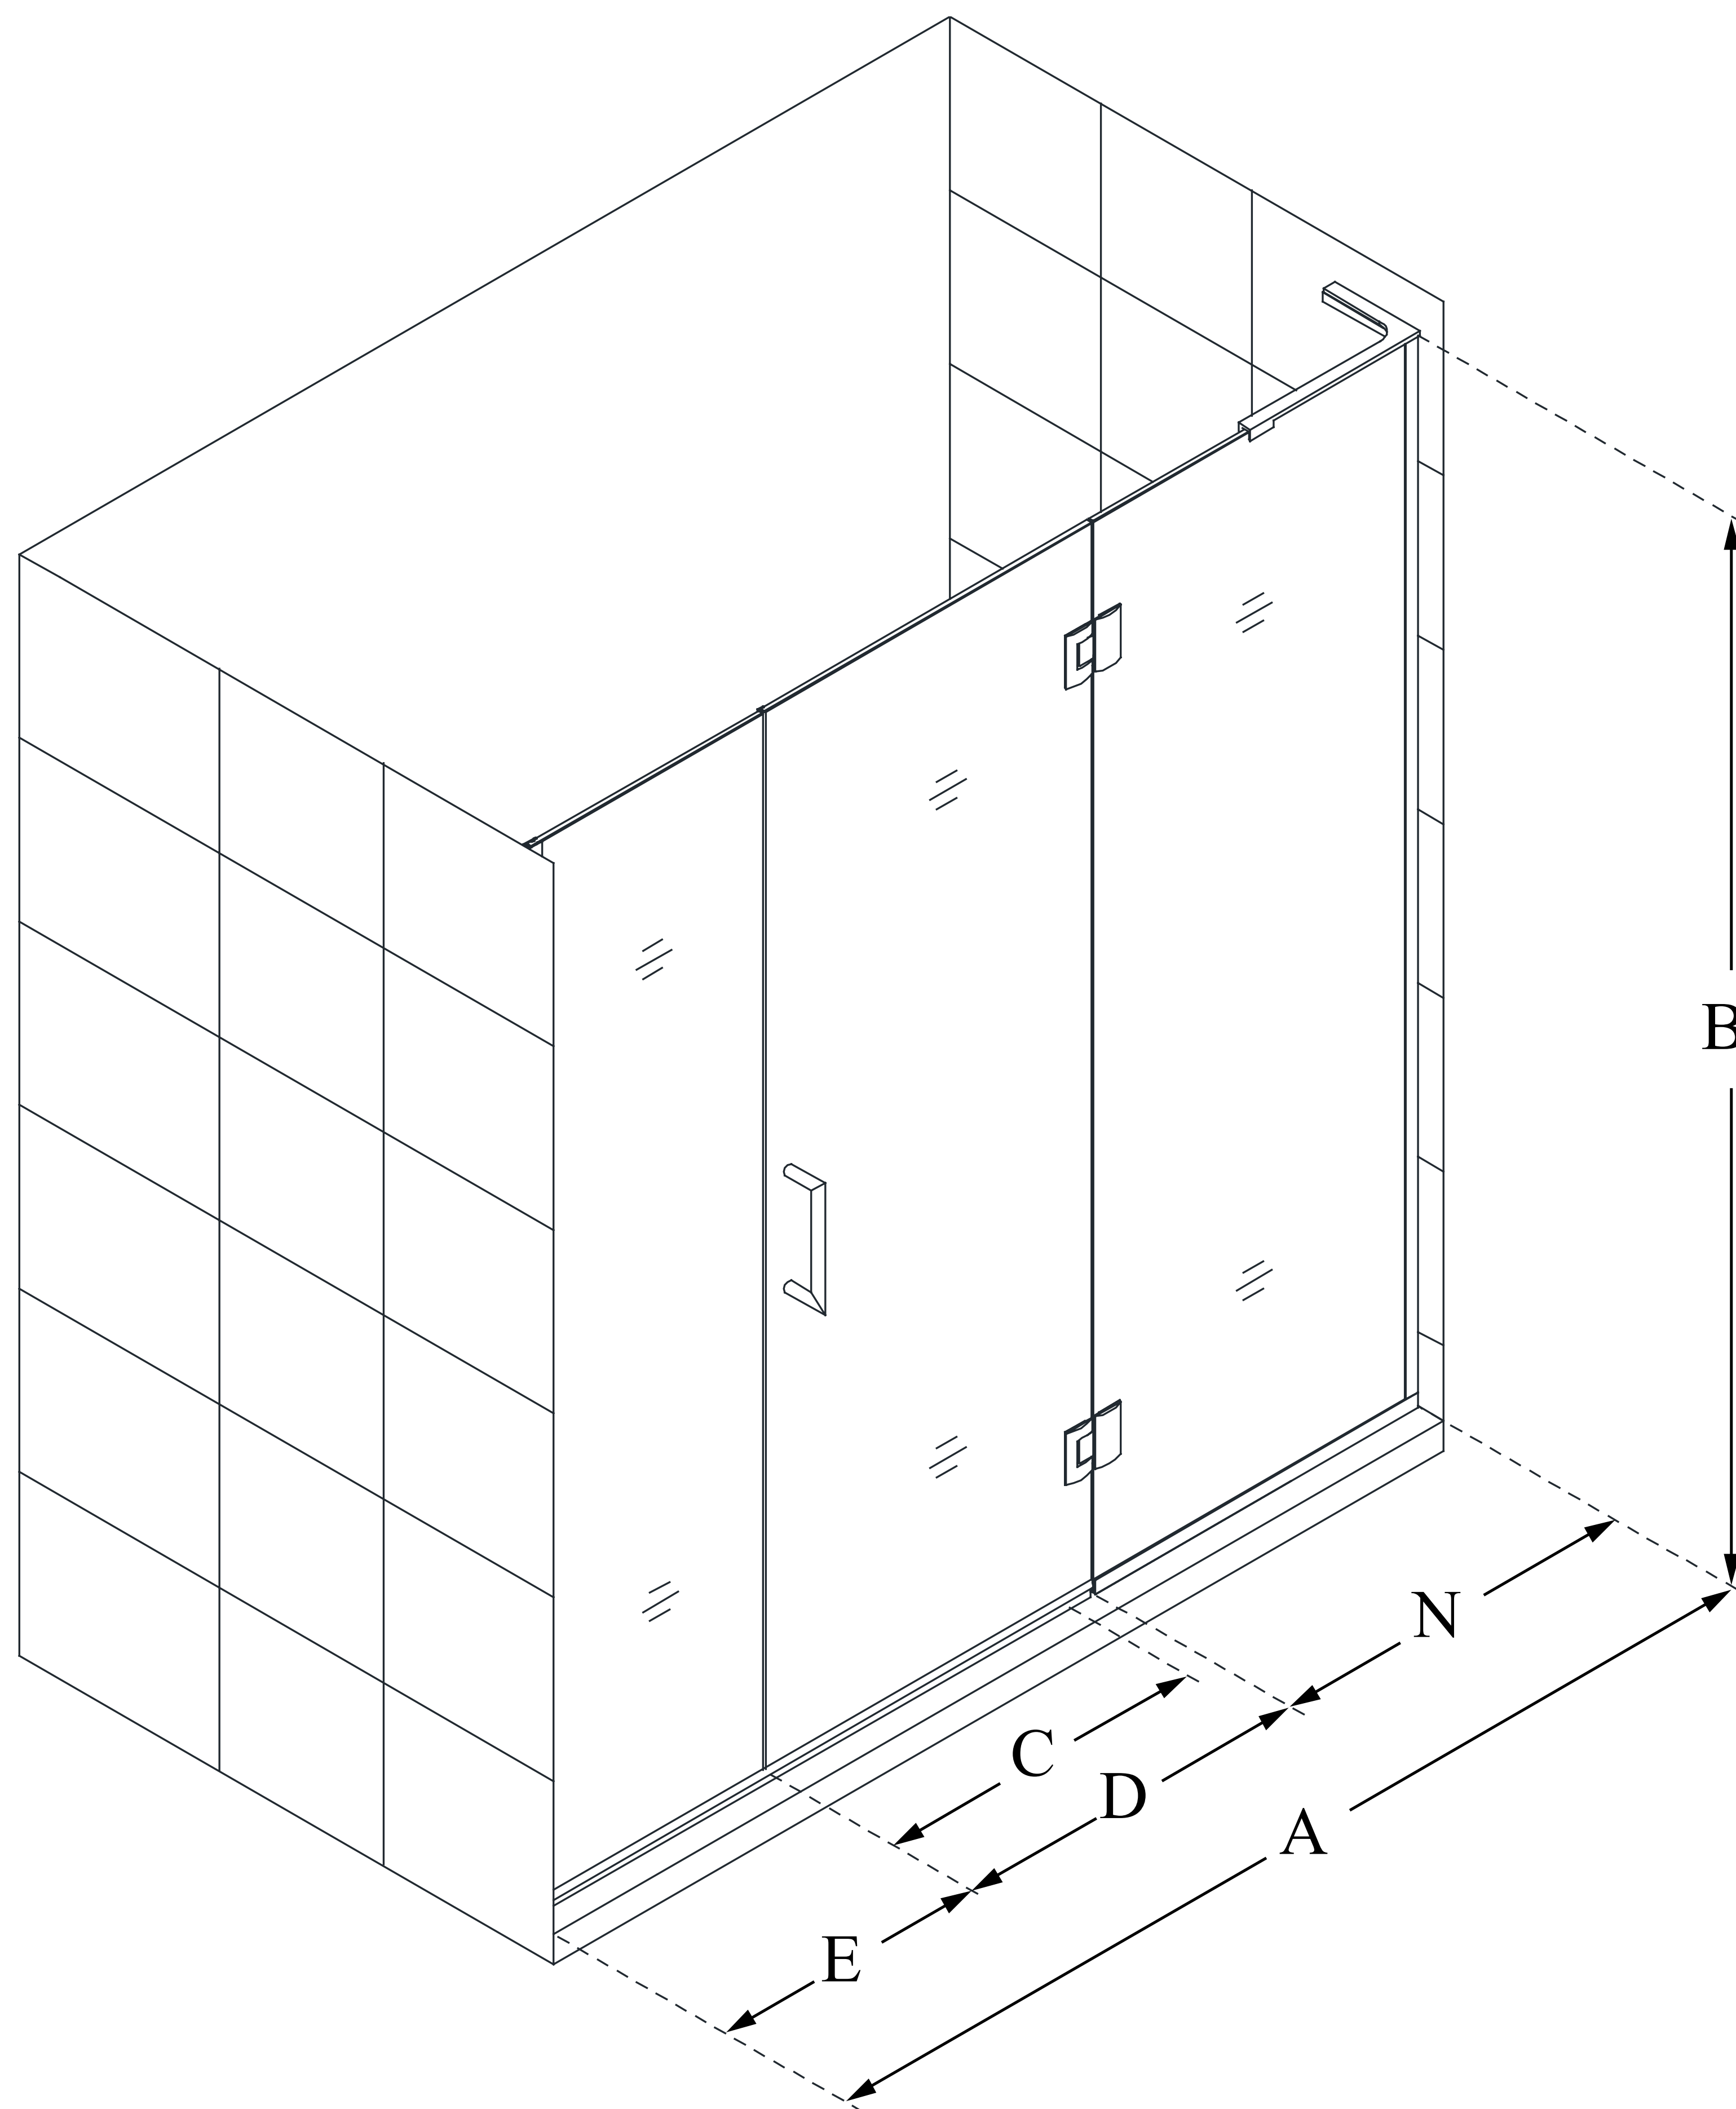

D3280672

UNIDOOR-X

DreamLine Unidoor-X 58-58 1/2
in. W x 72 in. H Frameless Hinged
Shower Door, Clear Glass

SWING DOOR

CONFIGURATION DIMENSIONS:

A: 58 - 58 1/2 in.

MODEL WIDTH

B: 72 in.

MODEL HEIGHT

C: 27 in.

ACCESS WIDTH

D: 28 in.

DOOR WIDTH

E: 6 in.

INLINE PANEL WIDTH

N: 24 in.

HINGE PANEL WIDTH

DreamLine reserves the right to update or modify the hardware or materials pictured without prior notice for the purpose of product improvement and customer satisfaction.