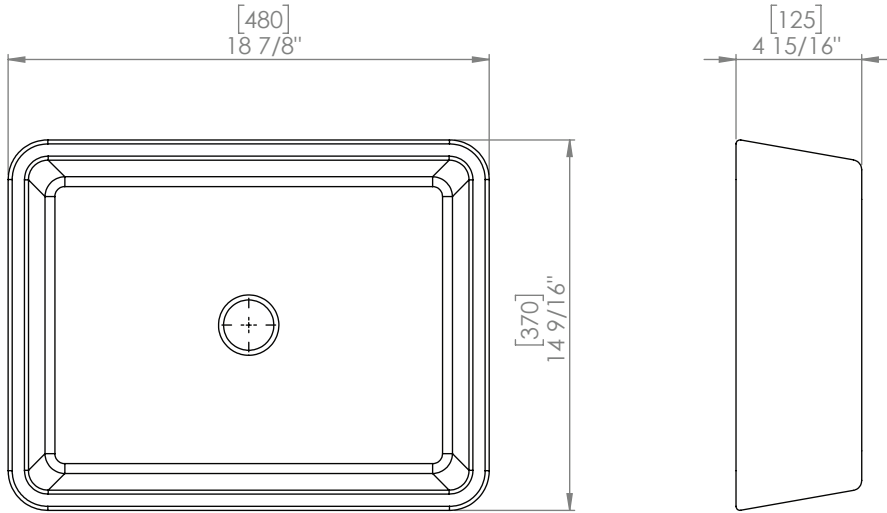

A&E Bath and Shower  
 service@aebath.com  
 6400A St. Jacques, Montreal, QC, H4B1T6

Model Modèle: CCB-285B  
 Ceramic Basin  
 Lavabo de céramique

\* Dimensions may vary +/- 1/4" (6mm) / Les dimensions peuvent varier de +/- 1/4" (6mm)

Overall Dimensions /	18-7/8"x14-9/16"x4-15/16"
Overall Product Weight /	22lbs
Drain Hole Diameter /	1-3/4"
Drain Placement /	Center

Compliance Certifications:

ASME A112.19.2-2013/CSA B45.1-13

Ceramic basin  
 Lavabo de céramique