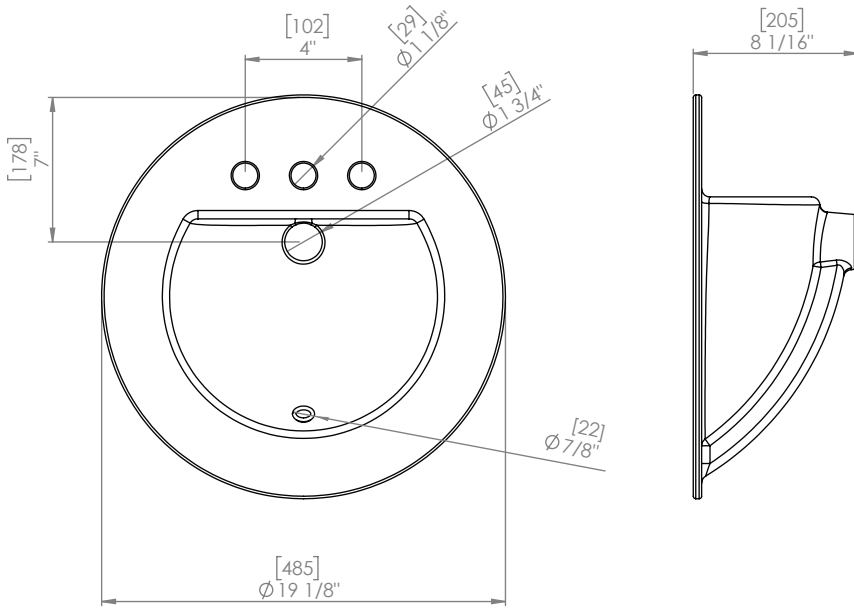

A&E Bath and Shower
 service@aebath.com
 6400A St. Jacques, Montreal QC, Canada, H8R 2E8

Model Modèle: DIB-209B
Ceramic Basin
Lavabo de céramique

* Dimensions may vary +/- 1/4" (6mm) / *Les dimensions peuvent varier de +/- 1/4" (6mm)*

Overall Dimensions /	19-1/8"x19-1/8"x8-1/16"
Overall Product Weight /	23.8lbs
Drain Hole Diameter /	1-3/4"
Drain Placement /	Center

Compliance Certifications:

ASME A112.19.2-2013/CSA B45.1-13

Ceramic basin
Lavabo de céramique