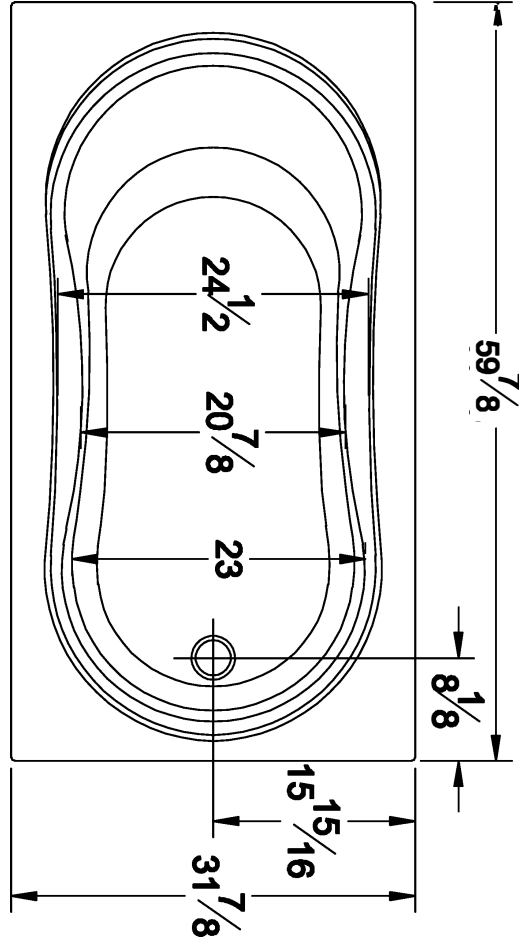

A&E Bath and Shower
6400A St . Jacques West
Montrea, QC, Canada
H4B 1T6
www.aebath.com

Model Modèle: BT-0001

Drop-in bathtub

Baignoire à encastrer

Uniform Plumbing Code
National Plumbing Code of Canada
CSA B45.5-17/IAPMO Z124-2017