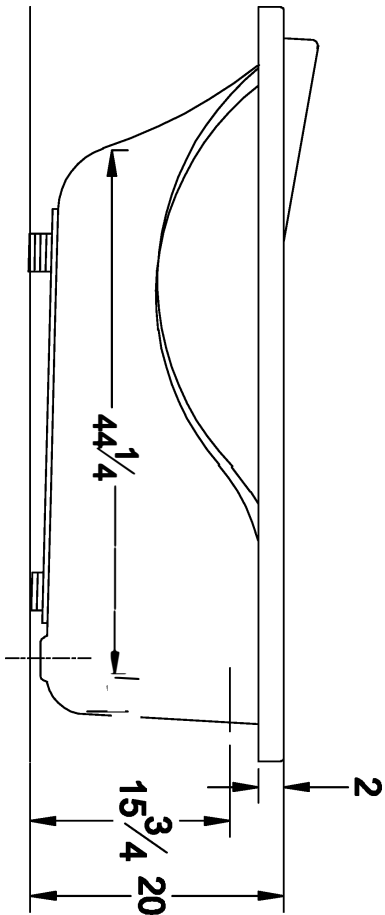

A&E Bath and Shower
6400A St . Jacques West
Montrea, QC, Canada
H4B 1T6
www.aebath.com

Model Modèle: BT-0001

Drop-in bathtub

Baignoire à encastrer

Uniform Plumbing Code
National Plumbing Code of Canada
CSA B45.5-17/IAPMO Z124-2017