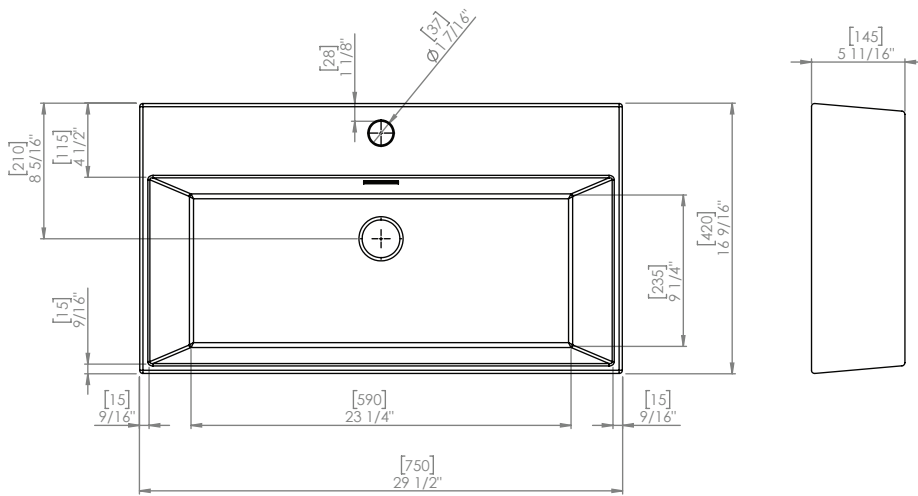

A&E Bath and Shower  
 service@aebath.com  
 6400A St. Jacques, Montreal QC, Canada, H8R 2E8

**Model Modèle: CCB-382**  
**Ceramic Basin**  
 Lavabo de céramique

\* Dimensions may vary +/- 1/4" (6mm) / Les dimensions peuvent varier de +/- 1/4" (6mm)

Compliance Certifications:

ASME A112.19.2-2013/CSA B45.1-13

Overall Dimensions /	29-1/2"x16-9/16"x5-11/16"
Overall Product Weight /	43lbs
Drain Hole Diameter /	1-3/4"
Drain Placement /	Center

Ceramic basin  
 Lavabo de céramique