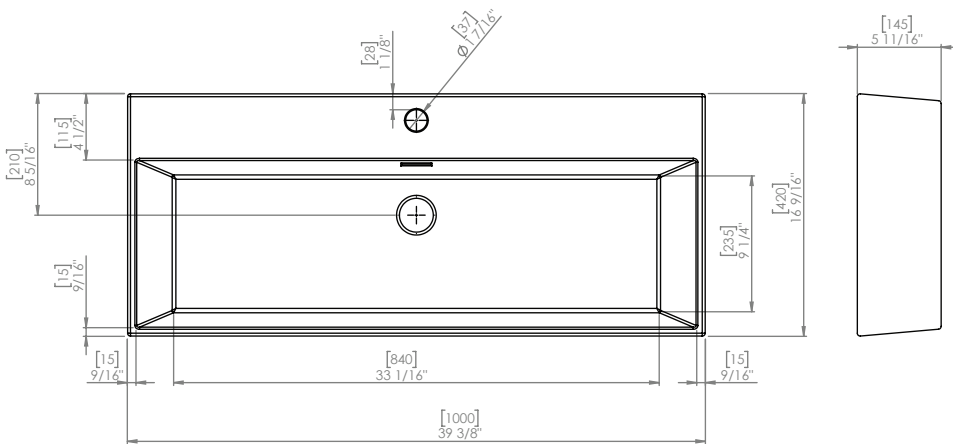

A&E Bath and Shower
 service@aebath.com
 6400A St. Jacques, Montreal QC, Canada, H8R 2E8

Model Modèle: CCB-383
Ceramic Basin
Lavabo de céramique

* Dimensions may vary +/- 1/4" (6mm) / *Les dimensions peuvent varier de +/- 1/4" (6mm)*

Overall Dimensions /	39-3/8"x16-9/16"x5-11/16"
Overall Product Weight /	51lbs
Drain Hole Diameter /	1-3/4"
Drain Placement /	Center

Compliance Certifications:

ASME A112.19.2-2013/CSA B45.1-13

Ceramic basin
Lavabo de céramique