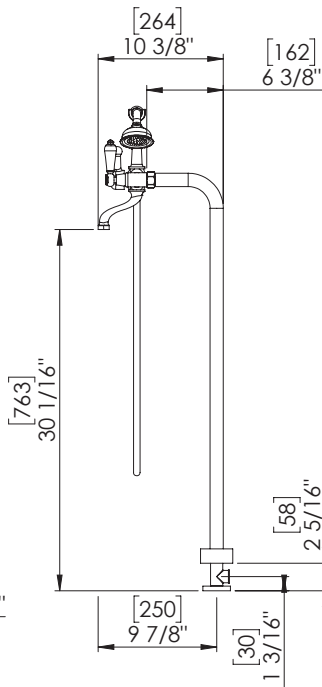

A&E Bath and Shower
 6400A St. Jacques West
 Montreal, QC, Canada
 H4B 1T6
 www.aebath.com

CPTF-02-L-CR

Classic bathtub faucet

Robinet de baignoire classique

Pillars mount
 Montage sur piliers

Wall mount
 Montage mural

- Chrome finish
- Brass component
- High quality ceramic cartridge
- Handheld shower
- Floor or wall mount installation
- Mounting hardware
- Residential and indoor use only
- CUPC certified
- Made in China