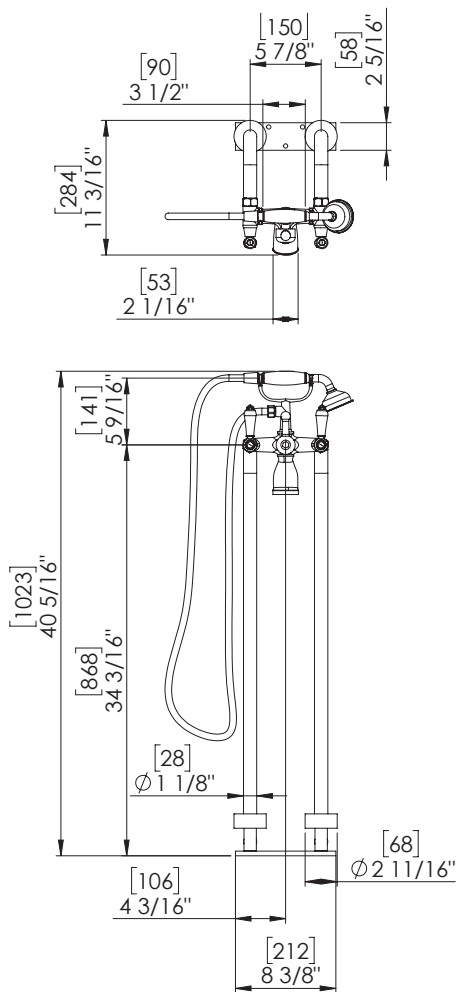

A&E Bath and Shower
 6400A St. Jacques West
 Montreal, QC, Canada
 H4B 1T6
 www.aebath.com

CPTF-02-L-CR

Classic bathtub faucet

Robinet de baignoire classique

Pillars mount
 Montage sur piliers

Wall mount
 Montage mural

- Chrome finish
- Brass component
- High quality ceramic cartridge
- Handheld shower
- Floor or wall mount installation
- Mounting hardware
- Residential and indoor use only
- CUPC certified
- Made in China