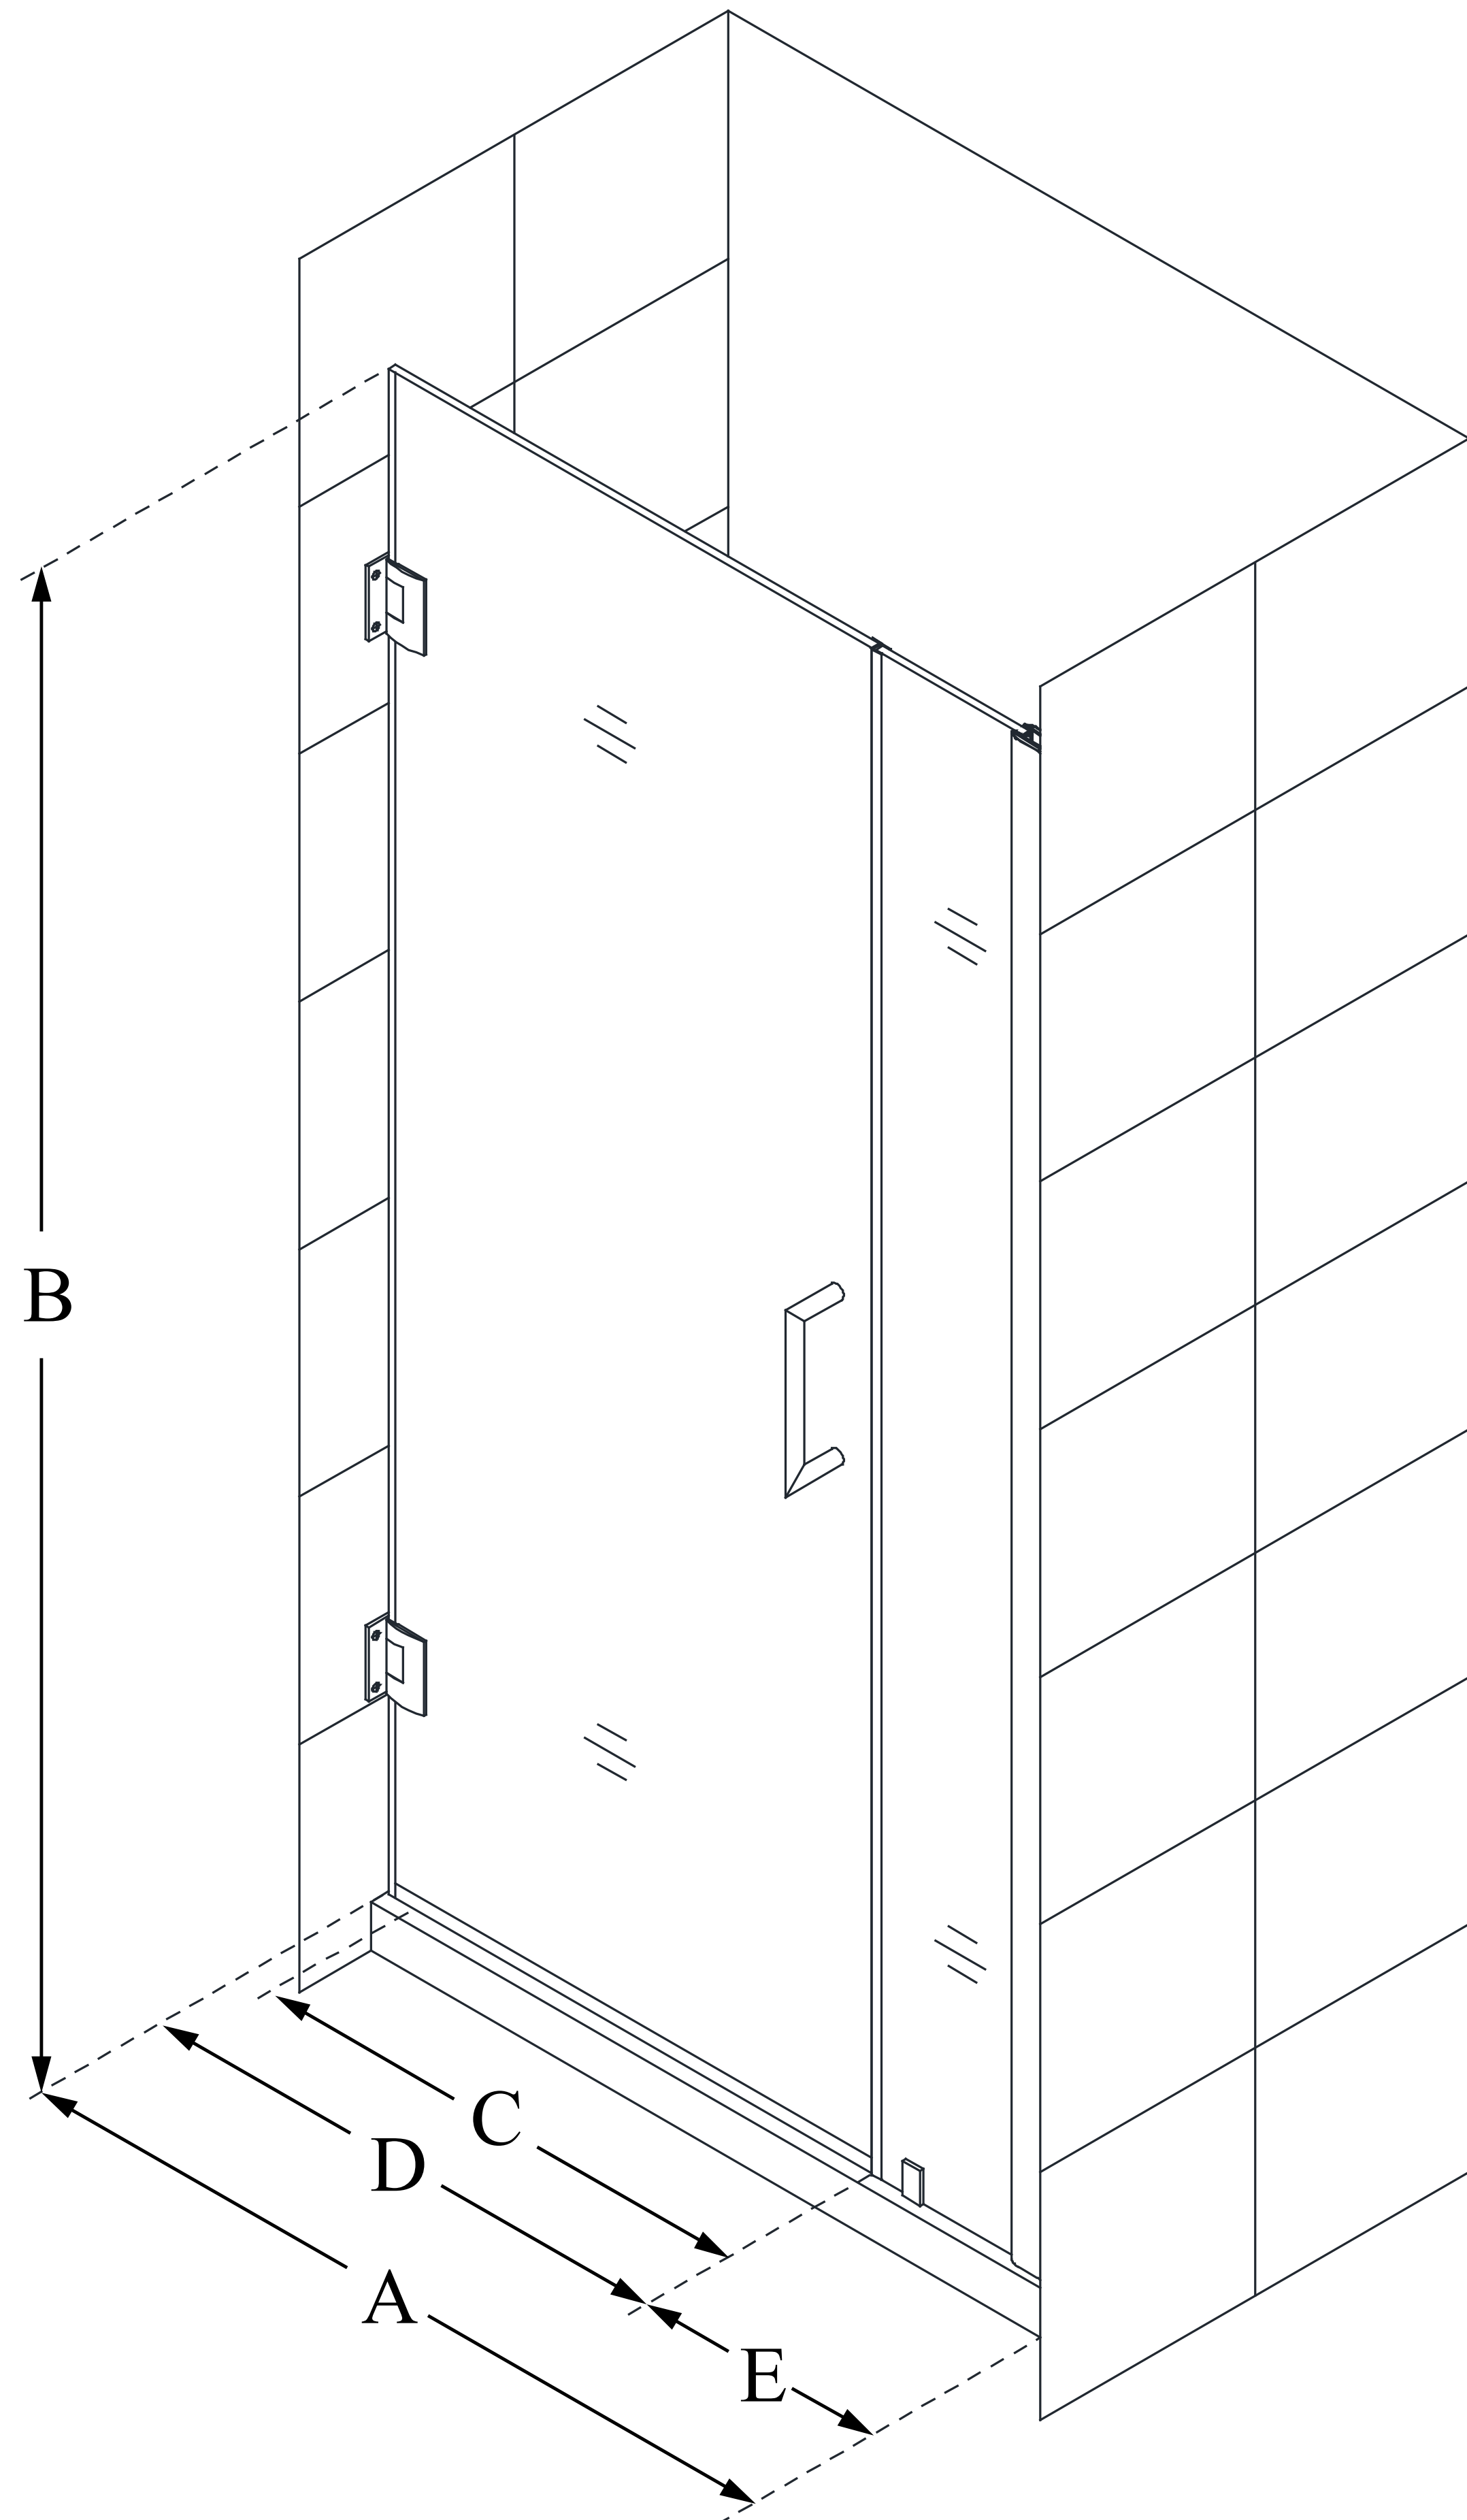

SHDR-20357210

UNIDOOR

DreamLine Unidoor 35-36 in. W x
72 in. H Frameless Hinged Shower
Door, Clear Glass

SWING DOOR

CONFIGURATION DIMENSIONS:

A: 35 - 36 in.

MODEL WIDTH

B: 72 in.

MODEL HEIGHT

C: 28 in.

ACCESS WIDTH

D: 29 in.

DOOR WIDTH

E: 6 in.

INLINE PANEL WIDTH

DreamLine reserves the right to update or modify the hardware or materials pictured without prior notice for the purpose of product improvement and customer satisfaction.