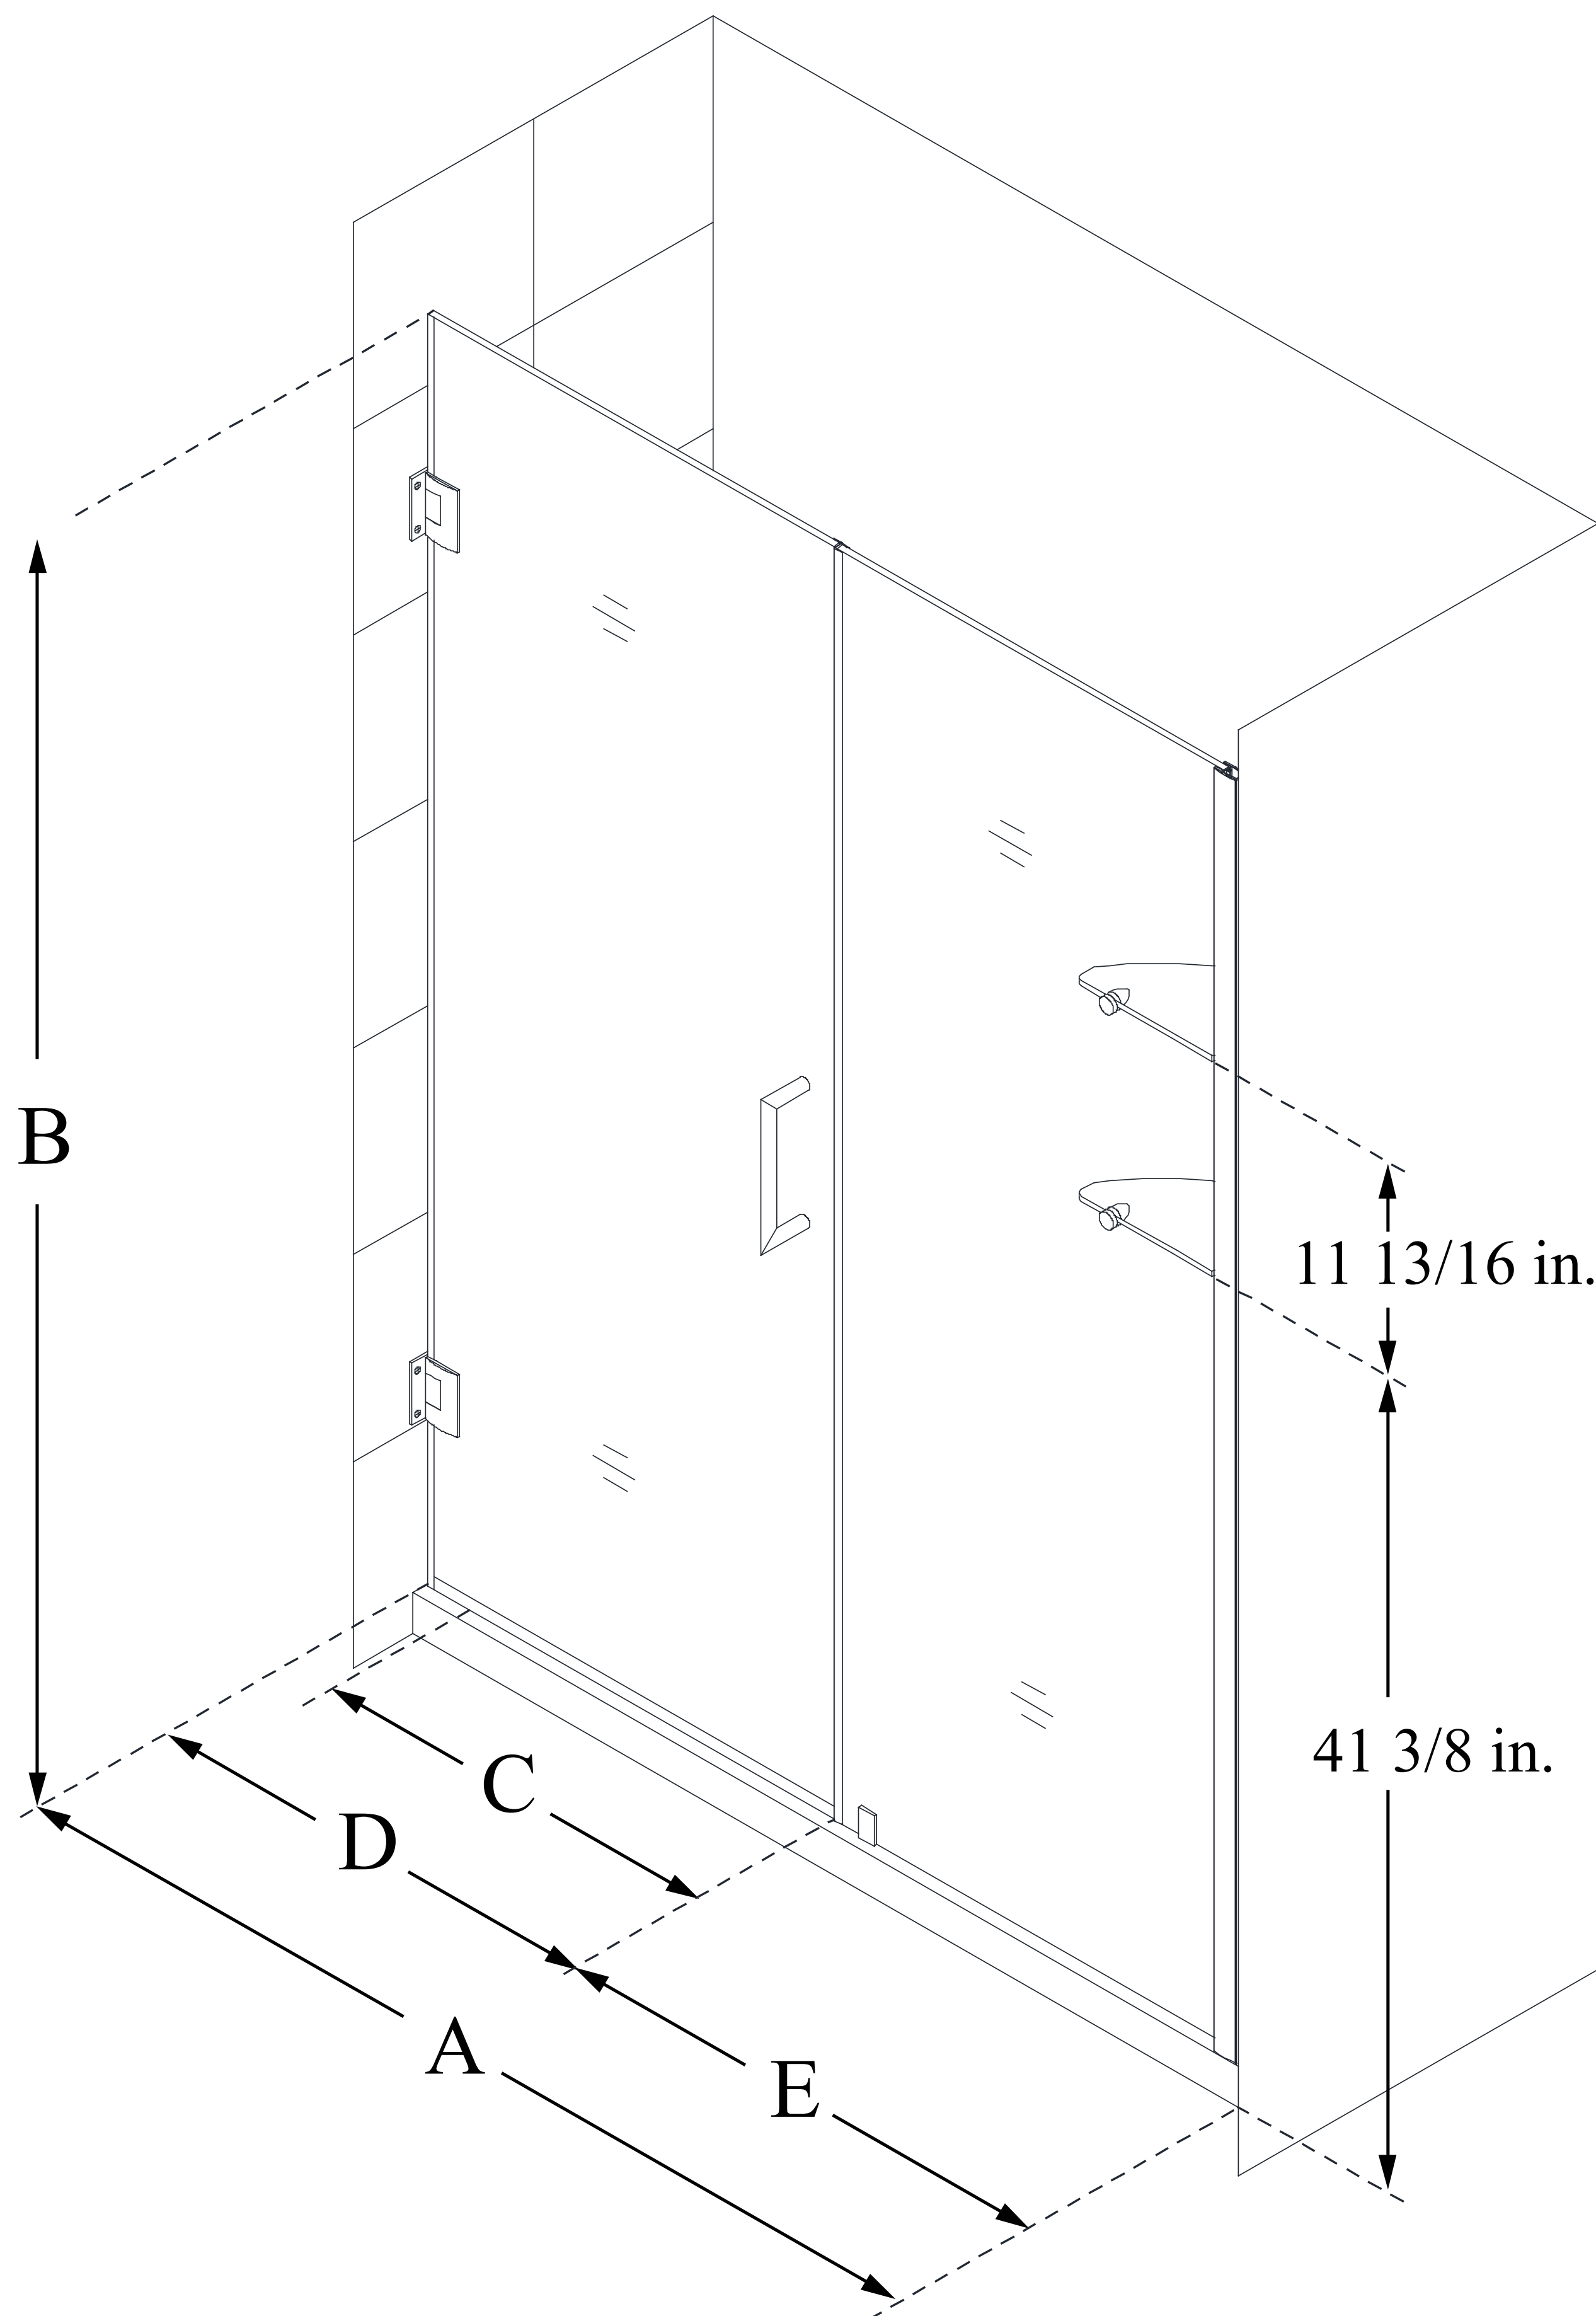

## UNIDOOR

DreamLine Unidoor 54-55 in. W x  
72 in. H Frameless Hinged Shower  
Door with Shelves, Clear Glass

**SWING DOOR**

### CONFIGURATION DIMENSIONS:

**A: 54 - 55 in.**

MODEL WIDTH

**B: 72 in.**

MODEL HEIGHT

**C: 23 in.**

ACCESS WIDTH

**D: 24 in.**

DOOR WIDTH

**E: 30 in.**

INLINE PANEL WIDTH

DreamLine reserves the right to update or modify the hardware or materials pictured without prior notice for the purpose of product improvement and customer satisfaction.